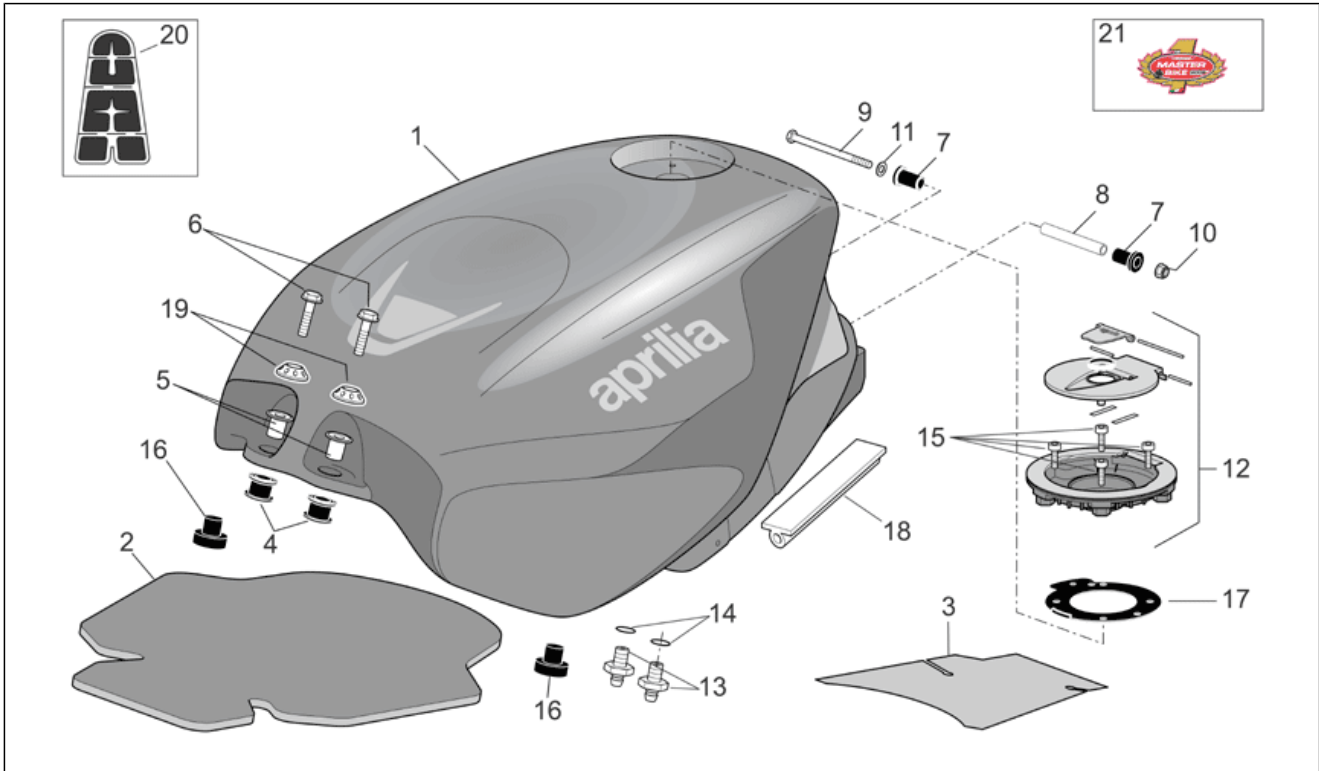

Group	FRAME
Code	28.22
Description	Fuel tank
Service	1

Pos.	Code	Description	Qty	Variants
				Technical Specifications:With decals applied[D], RSV Mille "R" Version[R]
1	AP8179501	Fuel tank, black	1	Year:2006[6] Vehicle colour:Aprilia black 2005-2006[a.blk] Country:Canadian[CN], United States of America[USA] Technical Specifications:With decals applied[D], Factory "R" RSV Version[FAC]
1	AP8184315	Fuel tank, black	1	Year:2007[7] Vehicle colour:Aprilia Black 2007 (s.t.853153)[black] Country:Australia[AA], B, GR, E, F, I, NL[EU], Japan[JJ], Mexico[ME], Great Britain[UK] Technical Specifications:RSV Mille "R" Version[R]
1	AP8184316	Fuel tank, black	1	Year:2007[7] Vehicle colour:Aprilia Black 2007 (s.t.853153)[black] Country:Canadian[CN], United States of America[USA] Technical Specifications:RSV Mille "R" Version[R]
1	AP8184332	Fuel tank, grey	1	Year:2007[7] Vehicle colour:Platinum Grey 2007 (s.t.853154)[grey] Country:Australia[AA], B, GR, E, F, I, NL[EU], Japan[JJ], Mexico[ME], Great Britain[UK] Technical Specifications:RSV Mille "R" Version[R]
1	AP8184333	Fuel tank, grey	1	Year:2007[7], 2008[8] Vehicle colour:Platinum Grey 2007 (s.t.853154)[grey] Country:Canadian[CN], United States of America[USA] Technical Specifications:RSV Mille "R" Version[R]
1	AP8184349	Fuel tank, red	1	Year:2007[7] Vehicle colour:Bol D'or 2007 (s.t.853155)[bol dor] Country:Australia[AA], B, GR, E, F, I, NL[EU], Japan[JJ], Mexico[ME], Great Britain[UK] Technical Specifications:RSV Mille "R" Version[R]
1	AP8184350	Fuel tank, red	1	Year:2007[7] Vehicle colour:Bol D'or 2007 (s.t.853155)[bol dor] Country:Canadian[CN], United States of America[USA] Technical Specifications:RSV Mille "R" Version[R]
1	AP8184383	Fuel tank, black	1	Year:2007[7]