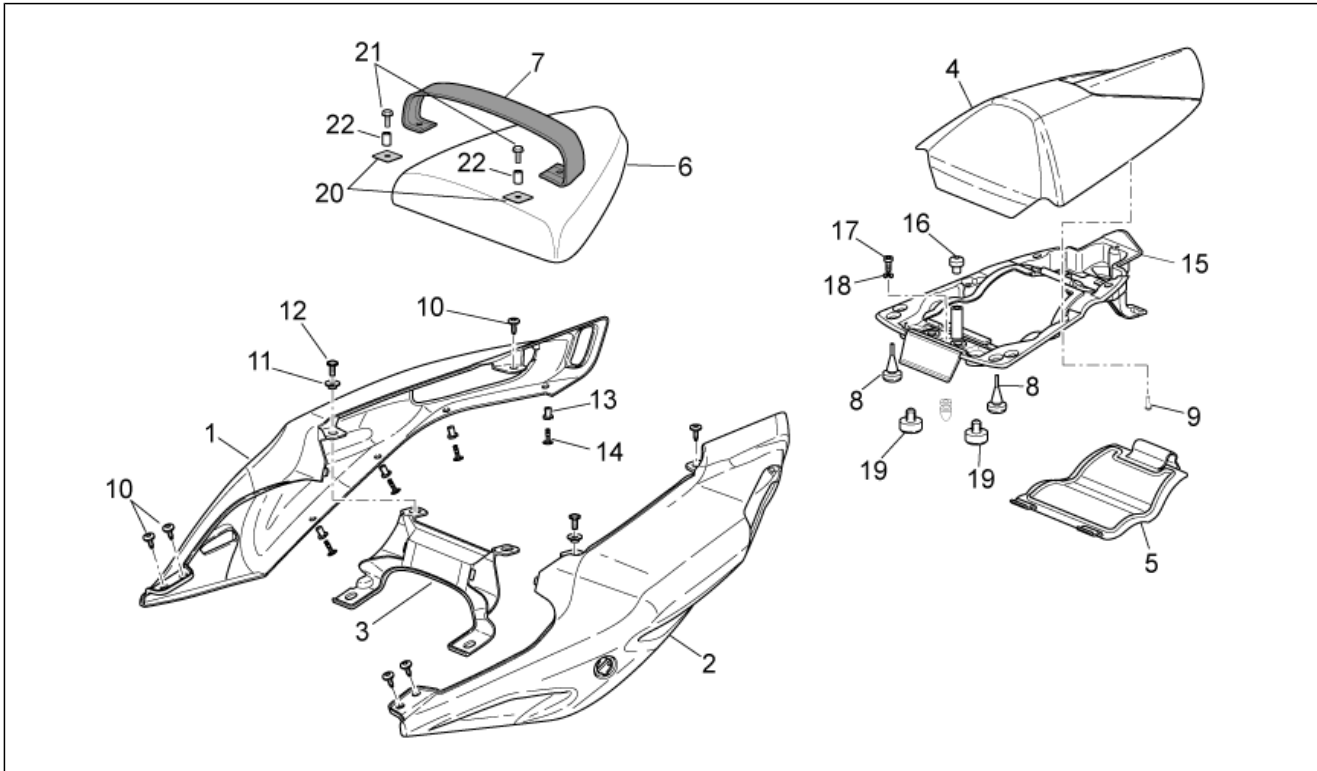

Group	FRAME
Code	28.26
Description	Rear body - Rear fairing II
Service	1

Pos.	Code	Description	Qty	Variants
				Vehicle colour:Aprilia black 2005-2006[a.blk] Technical Specifications:Factory "R" RSV Version[FAC]
7	AP8129468	Pillion seat strap, black	1	Year:2006[6] Vehicle colour:Aprilia black 2005-2006[a.blk], Aprilia White 2006 (s.t.15178)[white] Technical Specifications:RSV Mille "R" Version[R]
7	AP8129468	Pillion seat strap, black	1	Year:2007[7], 2008[8] Vehicle colour:Aprilia Black 2008 (s.t.859822)[black08], Planet Blue 2008 (s.t.860005)[blu], Bol D'or 2007 (s.t.853155)[bol dor], Ice White 2008 (s.t.860006)[ice] Technical Specifications:RSV Mille "R" Version[R]
7	AP8129468	Pillion seat strap, black	1	Year:2007[7], 2008[8] Vehicle colour:Dark Lion 2007 (s.t.853378)[dark] Technical Specifications:Factory "R" RSV Version[FAC]
7	AP8129475	Pillion seat strap, red	1	Year:2006[6] Vehicle colour:Fluo Red 2005-2006[r.fluo] Technical Specifications:RSV Mille "R" Version[R]
7	AP8129475	Pillion seat strap, red	1	Year:2008[8] Vehicle colour:Platinum Grey 2007 (s.t.853154)[grey] Technical Specifications:RSV Mille "R" Version[R]
7	AP8129475	Pillion seat strap, red	1	Year:2007[7] Vehicle colour:Aprilia black 2005-2006[a.blk], Platinum Grey 2007 (s.t.853154)[grey] Technical Specifications:RSV Mille "R" Version[R]
7	AP8129475	Pillion seat strap, red	1	Year:2007[7] Vehicle colour:Red Lion 2007 (s.t.853379)[red] Technical Specifications:Factory "R" RSV Version[FAC]
8	AP8220238	Rubber spacer	2	Year:2006[6], 2007[7], 2008[8]
9	AP8150413	Self-tap screw 3,9x14	7	Year:2006[6], 2007[7], 2008[8]
10	AP8152302	Screw w/ flange M5x12	6	Year:2006[6], 2007[7], 2008[8]
11	AP8221145	T bush *	2	Year:2006[6], 2007[7], 2008[8]
12	AP8224470	Hex socket screw M6x20	2	Year:2006[6], 2007[7], 2008[8]
13	AP8144616	Rivet, female	8	Year:2006[6], 2007[7], 2008[8]