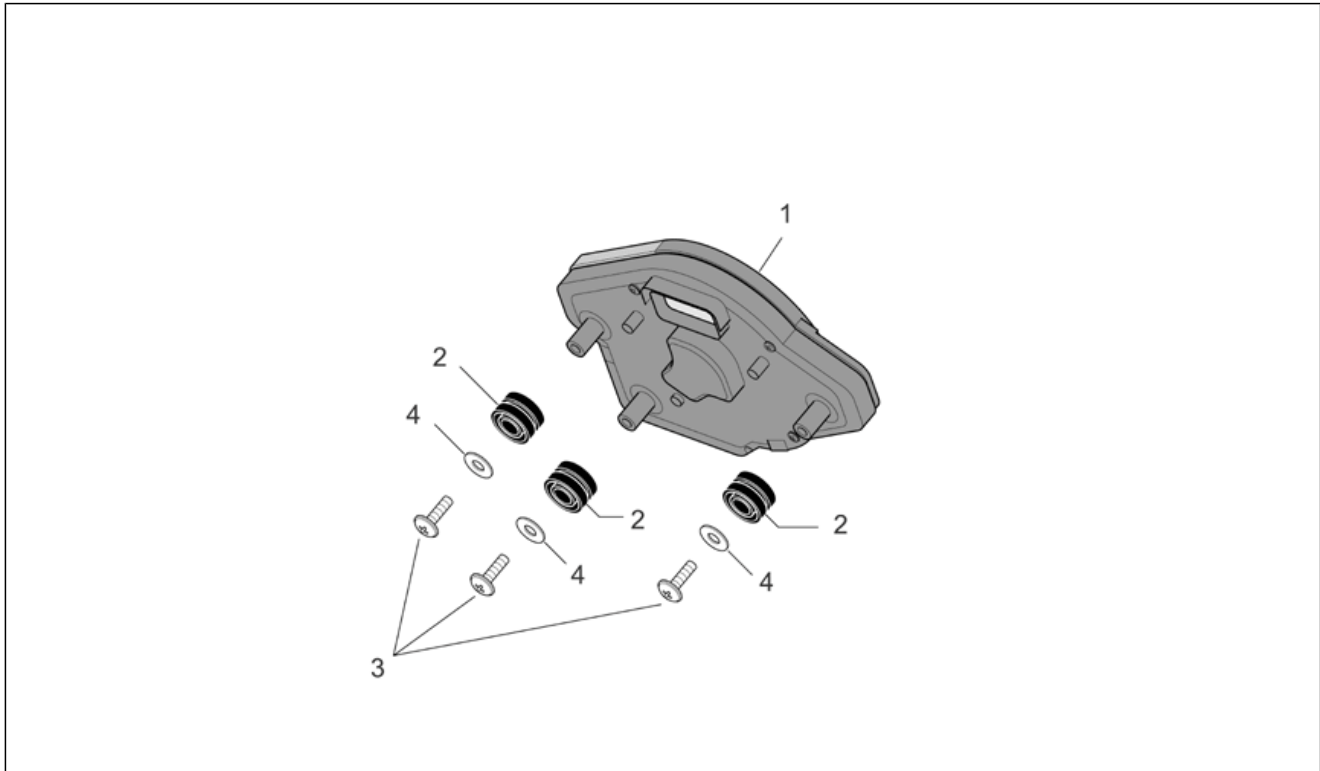

Group	FRAME
Code	28.29
Description	Dashboard
Service	1

Pos.	Code	Description	Qty	Variants
1	AP8127689	Dashboard complete	1	Year:2004[4], 2005[5]
1	AP8127689	Dashboard complete	1	Year:2006[6], 2007[7], 2008[8] Technical Specifications:RSV Mille "R" Version[R]
1	AP8127833	Dashboard complete	1	Year:2006[6], 2007[7], 2008[8] Technical Specifications:Factory "R" RSV Version[FAC]
2	AP8220150	Rubber spacer	3	
3	AP8150509	Self-tap screw 5x14	3	
4	AP8150382	Washer 15x5,5X1,2	3