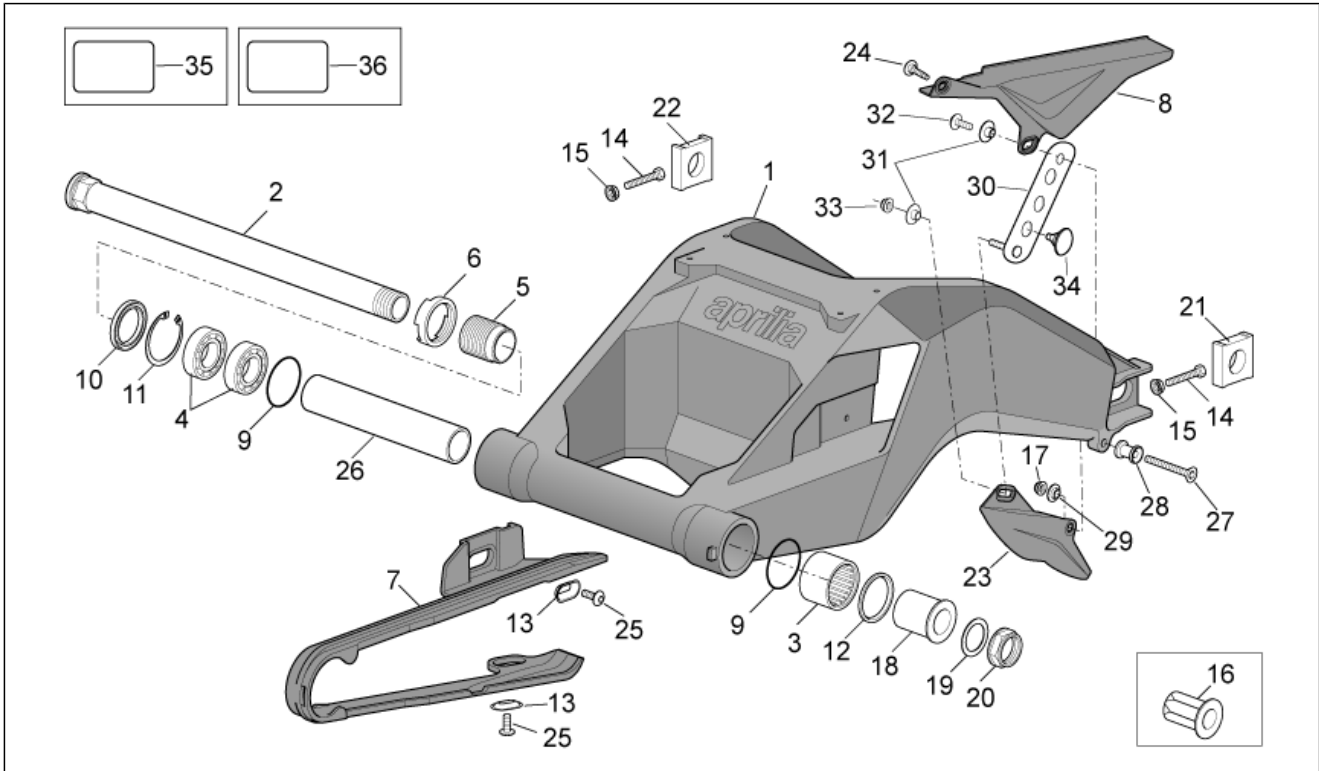

Group	FRAME
Code	28.15
Description	Swing arm
Service	1

Pos.	Code	Description	Qty	Variants
1	AP8145020	Swing arm	1	
2	AP8146520	Rear swing arm pin	1	
3	AP8110078	Cage à rouleaux	1	
4	AP8110079	Ball bearing	2	
5	AP8121200	Adjustment bush	1	
6	AP8121201	Swing arm ring nut	1	
7	AP8144463	Chain guide plate	1	
8	AP8158148	Chain guard	1	Technical Specifications:Factory "R" RSV Version[FAC], RSV Mille "R" Version[R]
8	AP8168977	Chain guard	1	Year:2004[4] Technical Specifications:"Nera" Dream RSV Version[DRE]
9	AP8144048	O-ring 134	2	
10	AP8144006	Gasket ring	1	
11	AP8121204	Inside circlip d37	1	
12	AP8144005	Gasket ring	1	
13	AP8234020	Cup for shoe	2	
14	AP8152305	Chain tens.adjuster screw	2	
15	AP8150334	Nut M8	2	
16	AP8201755	Threaded rivet	4	
17	AP8152299	Self-locking nut M6	1	
18	AP8121203	Rear int.sw.arm piv.bush	1	
19	AP8125687	Wheel pin washer	1	
20	AP8125763	Rear wheel spindle nut	1	
21	AP8144443	LH chain guide plate	1	
22	AP8144444	RH chain guide plate	1	
23	AP8144445	Chain guide plate	1	Technical Specifications:Factory "R" RSV Version[FAC], RSV Mille "R" Version[R]
23	AP8144624	Chain guide plate	1	Year:2004[4] Technical Specifications:"Nera" Dream RSV Version[DRE]