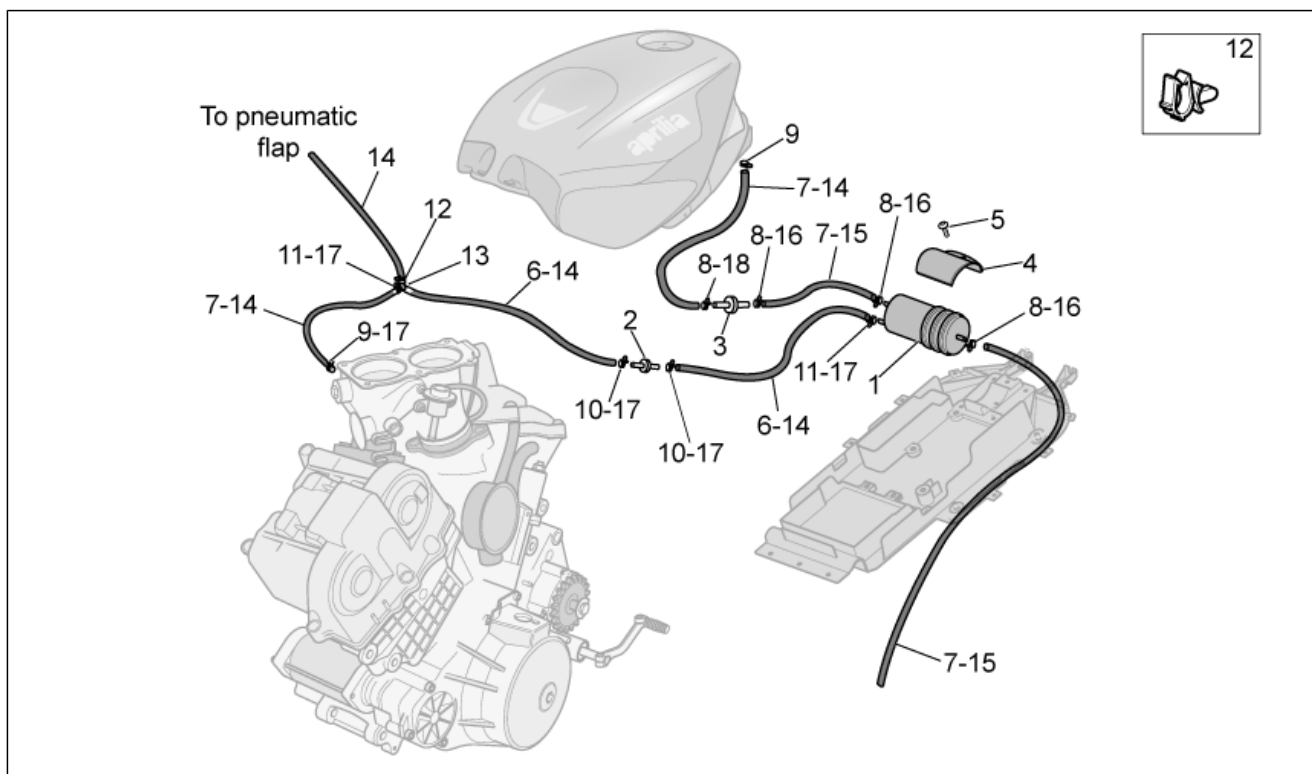

Group	FRAME
Code	28.23
Description	Fuel vapour recover system
Service	1

Pos.	Code	Description	Qty	Variants
1	AP8102678	Carbon filter	1	Country:United States of America[USA]
2	AP8121267	Choke hold	1	Country:United States of America[USA]
3	856161	Valve "roll over"	1	Year:2008[8] Country:United States of America[USA]
3	AP8104614	Pressure valve	1	Year:2005[5], 2006[6], 2007[7] Country:United States of America[USA]
4	AP8134884	Canister support plate	1	Country:United States of America[USA]
5	AP8152279	Screw w/ flange M6x20	1	Country:United States of America[USA]
6	AP8220263	Breather pipe 4x8	2	Year:2006[6], 2007[7] Country:United States of America[USA]
7	AP8120952	Fuel pipe 5,5x10	4	Year:2006[6], 2007[7] Country:United States of America[USA]
8	AP8102378	Hose clamp D11,3	4	Year:2006[6], 2007[7] Country:United States of America[USA]
9	AP8101595	Hose clamp D10,1	2	Year:2006[6], 2007[7] Country:United States of America[USA]
9	AP8102738	Hose clamp	1	Year:2008[8] Country:United States of America[USA]
10	AP8120179	Hose clamp D8	2	Year:2006[6], 2007[7] Country:United States of America[USA]
11	AP8102377	Hose clamp D9,1*	3	Year:2006[6], 2007[7] Country:United States of America[USA]
12	AP8221310	Cable-guide	1	Country:United States of America[USA]
13	AP8104666	3-way union	1	Country:United States of America[USA]
14	856062	pipe SAE 30 d.11,11x4,8	3	Year:2008[8] Country:United States of America[USA]
15	856063	pipe SAE 30 d.12,7x6,35	2	Year:2008[8] Country:United States of America[USA]
16	AP8102764	White hose clip d.13x6	3	Year:2008[8] Country:United States of America[USA]
17	AP8102998	Hose clamp d.9,5	7	Year:2008[8]