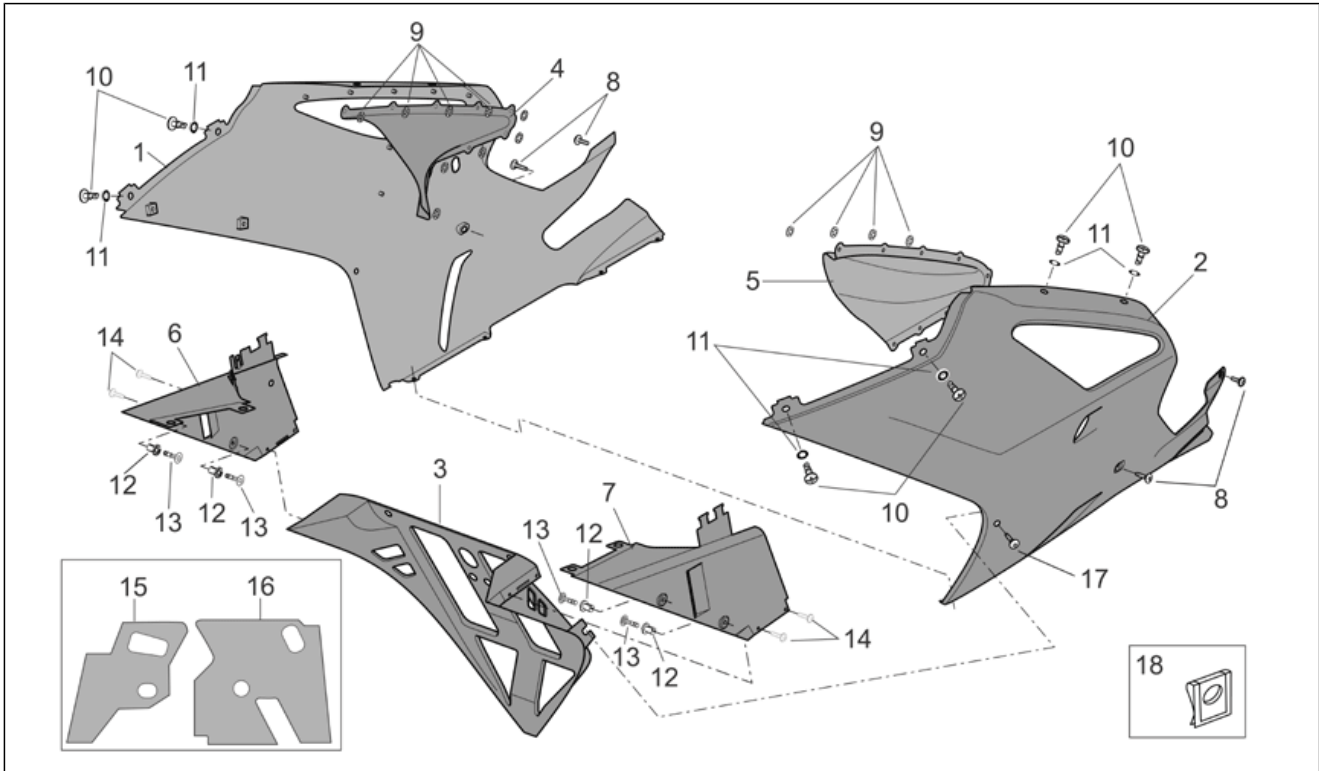

Group	FRAME
Code	28.20
Description	Front body - Fairings I
Service	1

Pos.	Code	Description	Qty	Variants
1	AP8158130	RH lat.fairing, black	1	Year:2004[4] Vehicle colour:Aprilia black 2004[n] Technical Specifications:Factory "R" RSV Version[FAC]
1	AP8158657	RH lat.fairing, grey	1	Year:2004[4] Vehicle colour:Lead grey 2004[g] Technical Specifications:RSV Mille "R" Version[R]
1	AP8178004	RH lat.fairing, grey	1	Year:2004[4] Vehicle colour:Lead grey 2004[g] Technical Specifications:Factory "R" RSV Version[FAC]
1	AP8178029	RH lat.fairing, grey	1	Year:2004[4] Vehicle colour:Fluo Red 2004[r] Technical Specifications:RSV Mille "R" Version[R]
1	AP8178172	RH lat.fairing, grey	1	Year:2004[4] Vehicle colour:Fluo Red 2004[r] Technical Specifications:Factory "R" RSV Version[FAC]
1	AP8178177	RH lat.fairing, black	1	Year:2004[4] Vehicle colour:Aprilia black 2004[n] Technical Specifications:RSV Mille "R" Version[R]
1	AP8178240	RH lateral fairing, transp.	1	Year:2004[4] Technical Specifications:"Nera" Dream RSV Version[DRE]
1	AP8178904	RH lat.fairing, black	1	Year:2005[5] Vehicle colour:Aprilia black 2005-2006[a.blk] Technical Specifications:Factory "R" RSV Version[FAC], RSV Mille "R" Version[R]
1	AP8178944	RH lat.fairing, black	1	Year:2005[5] Vehicle colour:Fluo Red 2005-2006[r.fluo] Technical Specifications:Factory "R" RSV Version[FAC], RSV Mille "R" Version[R]
1	AP8178958	RH lat.fairing, grey	1	Year:2005[5] Vehicle colour:Silver Mirror 2005[s.mir] Technical Specifications:Factory "R" RSV Version[FAC], RSV Mille "R" Version[R]
2	AP8158131	LH lat.fairing, black	1	Year:2004[4] Vehicle colour:Aprilia black 2004[n]