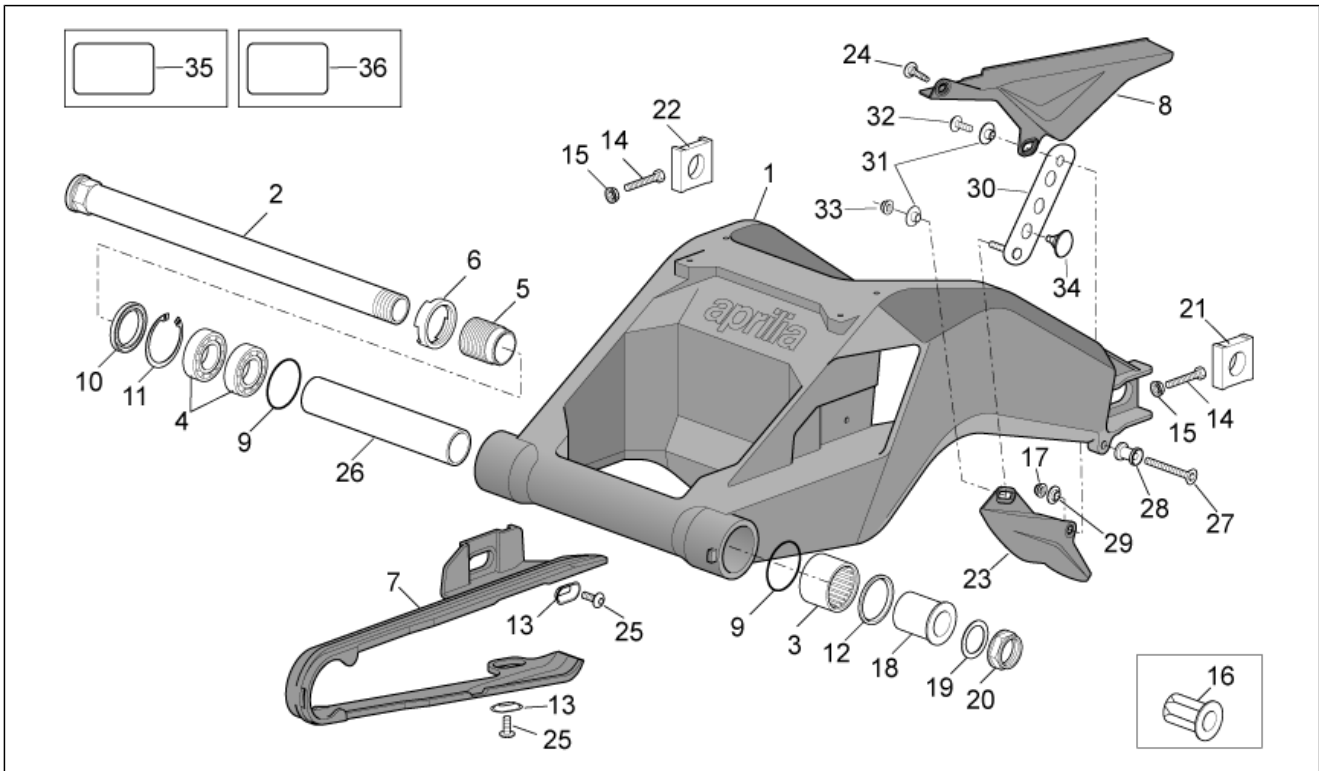

Group	FRAME
Code	28.15
Description	Swing arm
Service	1

Pos.	Code	Description	Qty	Variants
24	AP8152302	Screw w/ flange M5x12	1	Technical Specifications:Factory "R" RSV Version[FAC], RSV Mille "R" Version[R]
24	AP8152458	Screw	1	Year:2004[4] Technical Specifications:"Nera" Dream RSV Version[DRE]
25	AP8152267	Hex socket screw M5x12	2	
26	AP8121570	Internal spacer	1	
27	AP8150503	Screw	2	
28	AP8121890	Rear stand bush	2	
29	AP8121075	T bush *	1	
30	AP8154046	Chain guide support plate	1	
31	AP8121032	Bush	2	
32	AP8152298	Screw w/ flange M5x16	1	
33	AP8152306	Self-locking nut m5	1	
34	AP8120001	Rubber spacer	1	
35	AP8177263	Decal IP 35x35	2	
36	AP8166986	Tyre pressure decal	1	Year:2006[6], 2007[7], 2008[8] Technical Specifications:Factory "R" RSV Version[FAC]
36	AP8177792	Chain decal	1	Year:2006[6], 2007[7], 2008[8] Technical Specifications:RSV Mille "R" Version[R]