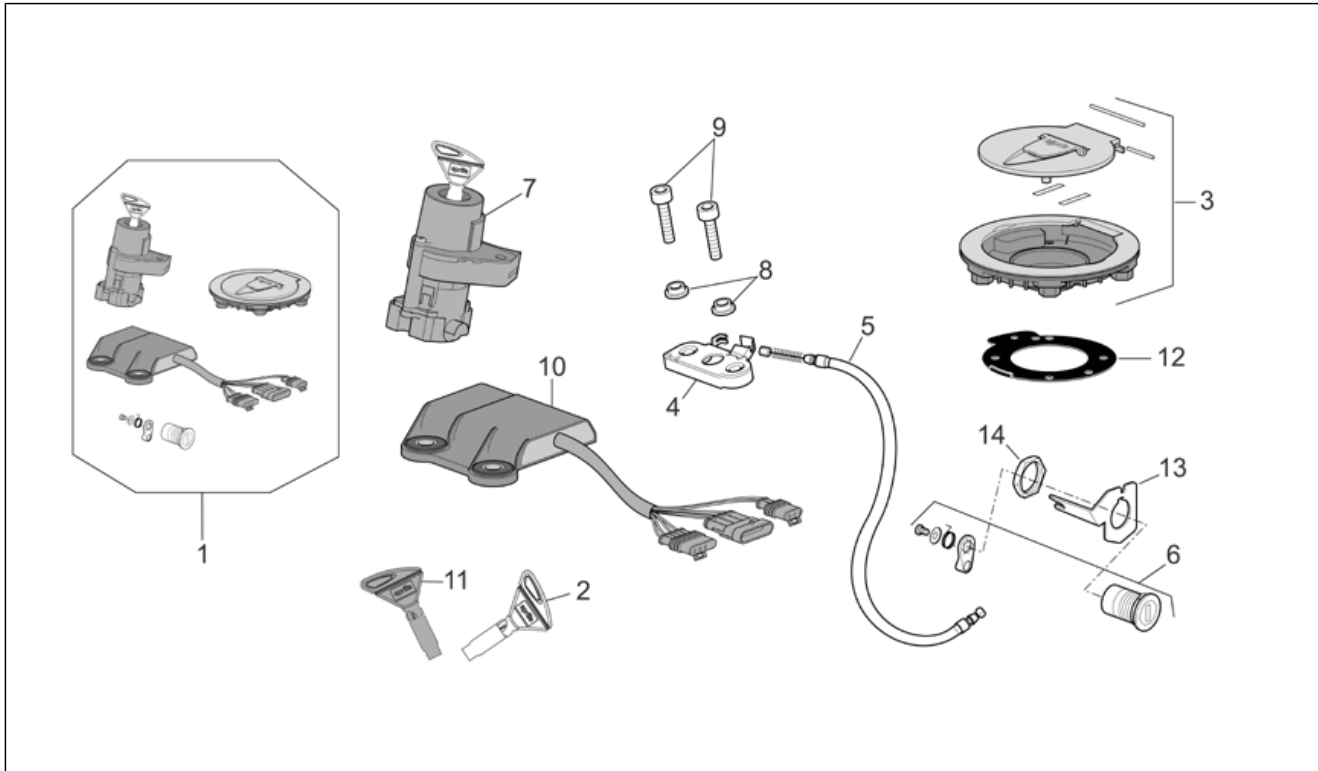

Group	FRAME
Code	28.55
Description	Lock hardware kit
Service	1

Pos.	Code	Description	Qty	Variants
1	AP8104333	Lock kit	1	Year:2004[4], 2005[5]
1	AP8104333	Lock kit	1	Year:2006[6], 2007[7], 2008[8] Technical Specifications:RSV Mille "R" Version[R]
1	AP8104951	Lock kit	1	Year:2006[6], 2007[7], 2008[8] Technical Specifications:Factory "R" RSV Version[FAC]
2	AP8140711	"Aprilia" key with transpo.	1	
3	AP8104720	Fuel filler cap	1	Year:2004[4], 2005[5] Technical Specifications:See technical communication 33/2003[TC33]
3	AP8104720	Fuel filler cap	1	Year:2006[6], 2007[7], 2008[8] Technical Specifications:RSV Mille "R" Version[R]
3	AP8144781	Fuel filler cap	1	Year:2006[6], 2007[7], 2008[8] Technical Specifications:Factory "R" RSV Version[FAC]
4	AP8102913	Pass.saddle connecting plate	1	
5	AP8114411	Lock cable	1	Year:2006[6], 2007[7], 2008[8]
5	AP8134949	Wire	1	Year:2004[4], 2005[5]
6	AP8104719	Saddle lock	1	
7	AP8127555	Main switch - steering lock	1	
8	AP8221129	Bush	2	
9	AP8150220	Hex socket screw M6x30	2	
10	AP8127510	Immobilizer ECU	1	
11	AP8104790	Master key with transpo.	1	
12	AP8104803	Fuel filler cap gasket	1	Year:2004[4] Vehicle colour:Aprilia black 2004[n], Fluo Red 2004[r] Country:B, GR, E, F, I, NL[EU], Japan[J], Mexico[ME], Great Britain[UK] Technical Specifications:Factory "R" RSV Version[FAC], RSV Mille "R" Version[R], See technical communication 33/2003[TC33]
13	AP8134948	Plate	1	
14	AP8102523	Lock nut M22x1,5	1