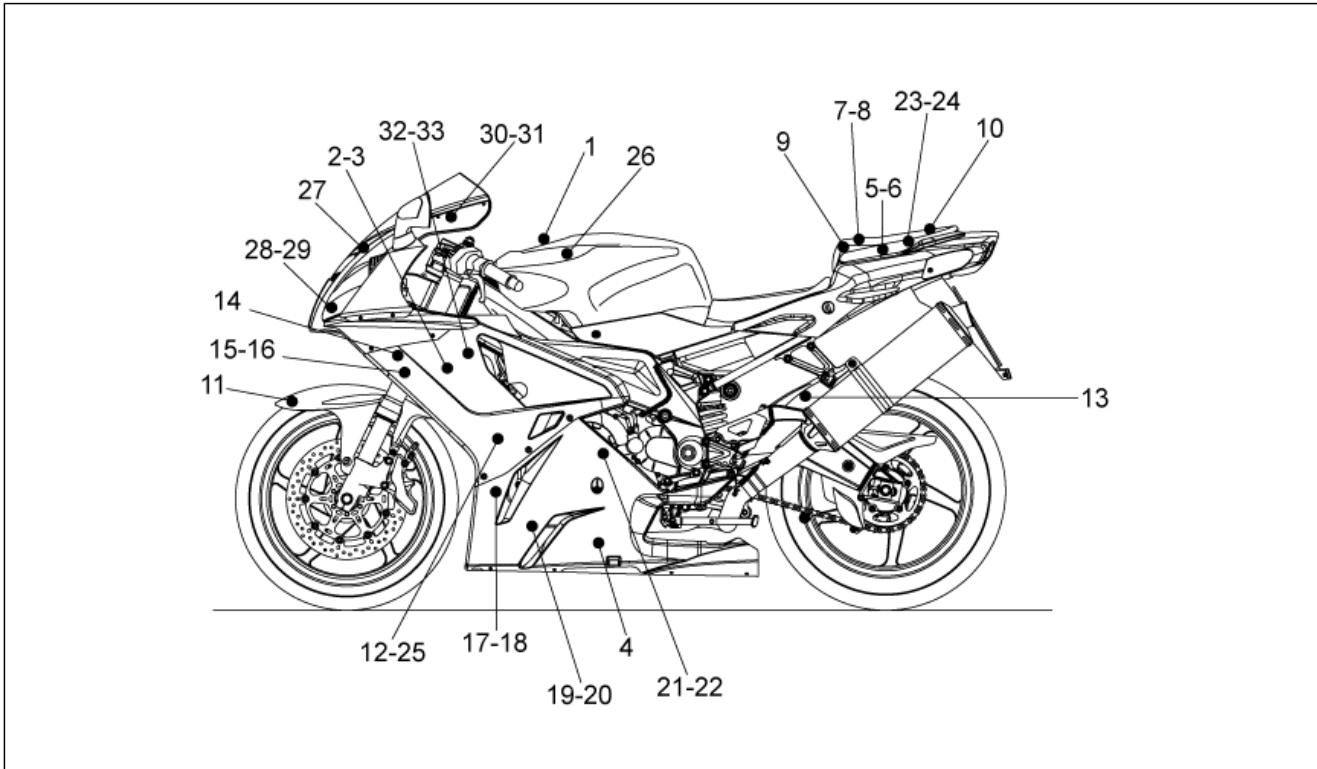

Group	FRAME
Code	28.77
Description	Decal My 07
Service	1

Pos.	Code	Description	Qty	Variants
				Technical Specifications:RSV Mille "R" Version[R]
16	853447	LH Top fairing decal Factory	1	Year:2007[7], 2008[8] Vehicle colour:Dark Lion 2007 (s.t.853378)[dark] Technical Specifications:Factory "R" RSV Version[FAC]
16	853454	LH Top fairing decal Factory	1	Year:2007[7] Vehicle colour:Red Lion 2007 (s.t.853379)[red] Technical Specifications:Factory "R" RSV Version[FAC]
17	853282	RH lower fairing decal 1	1	Year:2007[7] Vehicle colour:Bol D'or 2007 (s.t.853155)[bol dor] Technical Specifications:RSV Mille "R" Version[R]
18	853283	LH Lowerr fairing decal 2	1	Year:2007[7] Vehicle colour:Bol D'or 2007 (s.t.853155)[bol dor] Technical Specifications:RSV Mille "R" Version[R]
19	853284	RH lower fairing decal 3	1	Year:2007[7] Vehicle colour:Bol D'or 2007 (s.t.853155)[bol dor] Technical Specifications:RSV Mille "R" Version[R]
20	853285	LH Lowerr fairing decal 4	1	Year:2007[7] Vehicle colour:Bol D'or 2007 (s.t.853155)[bol dor] Technical Specifications:RSV Mille "R" Version[R]
21	853286	RH lower fairing decal 5	1	Year:2007[7] Vehicle colour:Bol D'or 2007 (s.t.853155)[bol dor] Technical Specifications:RSV Mille "R" Version[R]
22	853287	LH Lowerr fairing decal 6	1	Year:2007[7] Vehicle colour:Bol D'or 2007 (s.t.853155)[bol dor] Technical Specifications:RSV Mille "R" Version[R]
23	853292	RH Saddle cover decal RSV	1	Year:2007[7] Vehicle colour:Bol D'or 2007 (s.t.853155)[bol dor] Technical Specifications:RSV Mille "R" Version[R]
24	853293	LH Saddle cover decal RSV	1	Year:2007[7] Vehicle colour:Bol D'or 2007 (s.t.853155)[bol dor] Technical Specifications:RSV Mille "R" Version[R]
25	853280	RH Top fairing decal A	1	Year:2007[7] Vehicle colour:Bol D'or 2007 (s.t.853155)[bol dor] Technical Specifications:RSV Mille "R" Version[R]