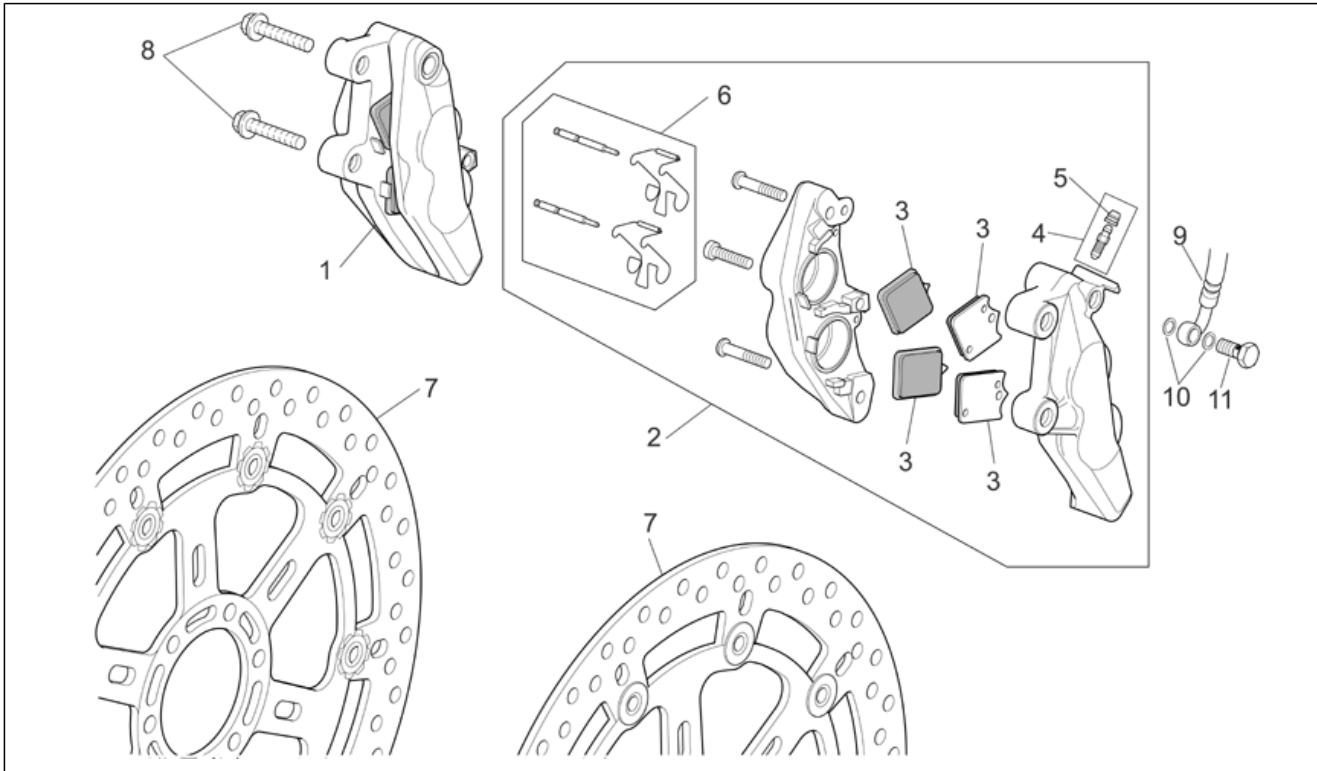

Group	FRAME
Code	28.44
Description	Front brake caliper I
Service	1

Pos.	Code	Description	Qty	Variants
1	AP8176033	RH Front brake caliper, gold	1	Technical Specifications:For standard brake caliper[sc]
2	AP8176034	LH Front brake caliper, gold	1	Technical Specifications:For standard brake caliper[sc]
3	AP8133592	Pads 4 pc.	2	Technical Specifications:For standard brake caliper[sc]
4	AP8113973	Air bleed valve	2	Technical Specifications:For standard brake caliper[sc]
5	AP8113230	Bleed valve cap	2	Technical Specifications:For standard brake caliper[sc]
6	AP8133593	Pin+Brake spring	2	Technical Specifications:For standard brake caliper[sc]
7	AP8113926	Front brake disc 320	2	Technical Specifications:Brembo[B], For standard brake caliper[sc]
7	AP8133751	Front brake disc	2	Technical Specifications:For standard brake caliper[sc], Unisunstar[U]
8	AP8152336	Screw w/ flange M10x1,25	4	Technical Specifications:For standard brake caliper[sc]
9	AP8133618	Front brake hose	1	Technical Specifications:For standard brake caliper[sc]
10	AP8121915	Gasket	2	
11	AP8133594	Oil pipe screw	1