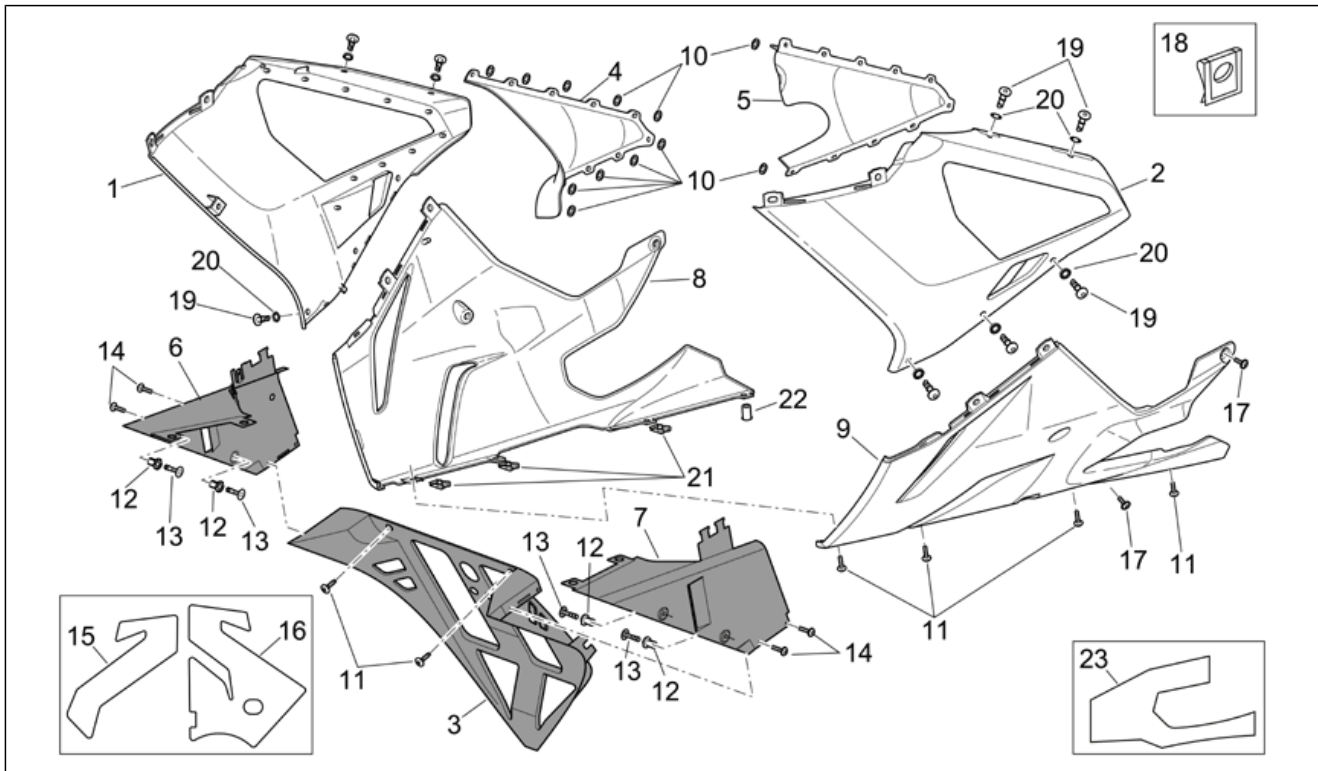

Group	FRAME
Code	28.21
Description	Front body - Fairings II
Service	1

Pos.	Code	Description	Qty	Variants
1	AP8179265	RH side panel upper, black	1	Year:2006[6] Vehicle colour:Aprilia black 2005-2006[a.blk] Technical Specifications:With decals applied[D], Factory "R" RSV Version[FAC], RSV Mille "R" Version[R]
1	AP8179453	RH side panel upper, red	1	Year:2006[6] Vehicle colour:Fluo Red 2005-2006[r.fluo] Technical Specifications:With decals applied[D], RSV Mille "R" Version[R]
1	AP8179463	RH side panel upper, white	1	Year:2006[6] Vehicle colour:Aprilia White 2006 (s.t.15178)[white] Technical Specifications:With decals applied[D], RSV Mille "R" Version[R]
1	AP8184318	RH side panel upper v.grigio	1	Year:2007[7], 2008[8] Vehicle colour:Aprilia Black 2007 (s.t.853153)[black], Aprilia Black 2008 (s.t.859822)[black08] Technical Specifications:With decals applied[D], Factory "R" RSV Version[FAC], RSV Mille "R" Version[R]
1	AP8184335	RH side panel upper v.grigio	1	Year:2008[8] Vehicle colour:Platinum Grey 2007 (s.t.853154)[grey] Technical Specifications:With decals applied[D], RSV Mille "R" Version[R]
1	AP8184335	RH side panel upper v.grigio	1	Year:2007[7] Vehicle colour:Platinum Grey 2007 (s.t.853154)[grey] Technical Specifications:With decals applied[D], Factory "R" RSV Version[FAC], RSV Mille "R" Version[R]
1	AP8184352	RH side panel upper, red	1	Year:2007[7] Vehicle colour:Bol D'or 2007 (s.t.853155)[bol dor] Technical Specifications:With decals applied[D], Factory "R" RSV Version[FAC], RSV Mille "R" Version[R]
1	AP8184386	RH side panel upper, black	1	Year:2007[7], 2008[8] Vehicle colour:Dark Lion 2007 (s.t.853378)[dark] Technical Specifications:With decals applied[D], Factory "R" RSV Version[FAC]
1	AP8184401	RH side panel upper, black	1	Year:2007[7] Vehicle colour:Red Lion 2007 (s.t.853379)[red]