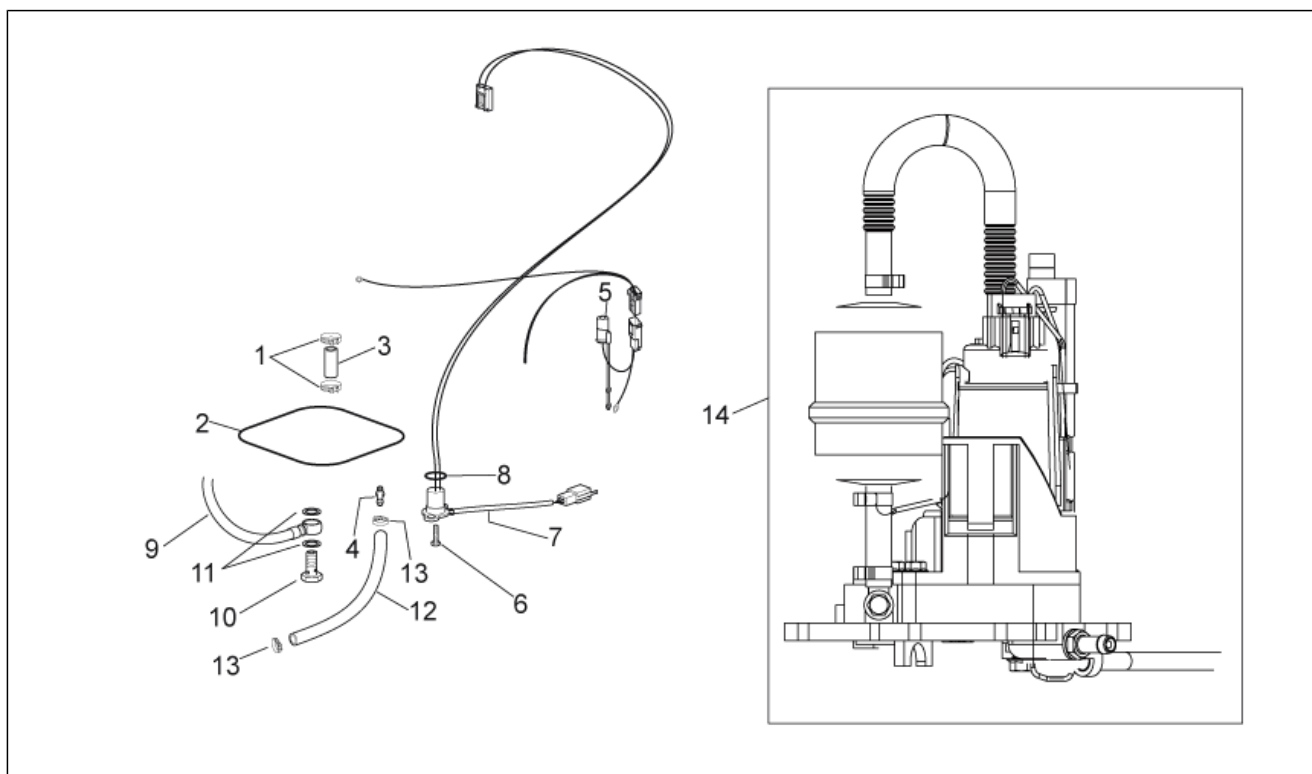

Group	FRAME
Code	28.38
Description	Fuel pump
Service	1

Pos.	Code	Description	Qty	Variants
1	890435	Hose clamp	2	
2	AP8176032	Gasket ring	1	
3	AP8144476	Fuel pipe	1	
4	AP8104374	Joint	1	
5	AP8127688	Level sensor	1	
6	AP8121538	screw	2	
7	AP8124664	Fuel pump wiring	1	
8	AP8144475	Gasket ring	1	
9	AP8120992	Fuel pipe	1	
10	AP8106443	Bored screw	1	
11	AP8106444	Gasket 18x12,2x1,5	2	
12	AP8144069	Fuel pipe 6x13	1	
13	AP8102239	Hose clamp 12,5x8	2	
14	AP8106881	Fuel pump cpl.	1