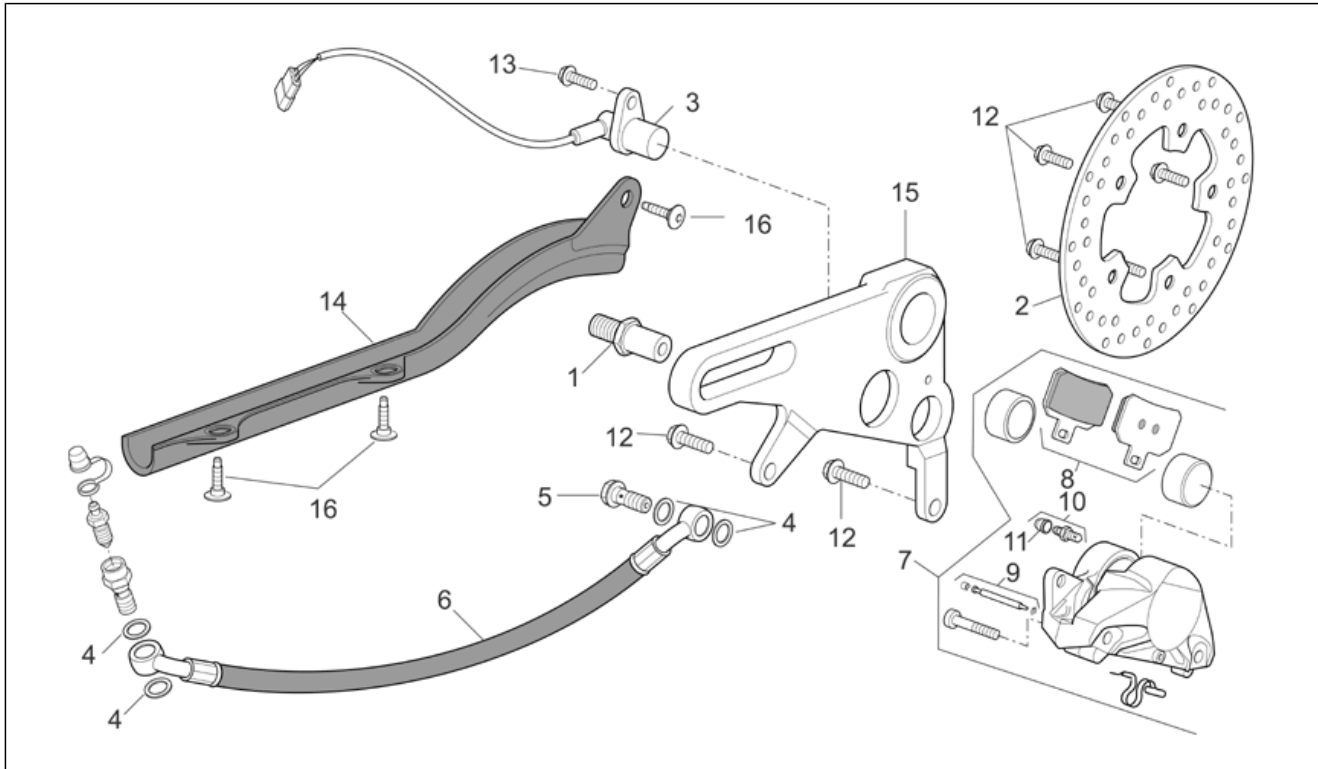

Group	FRAME
Code	28.50
Description	Rear brake caliper
Service	1

Pos.	Code	Description	Qty	Variants
1	AP8121407	Brake supp. plate pin	1	
2	AP8113612	Rear brake disc	1	
3	AP8124528	Speedometer sensor cpl.	1	
4	AP8121915	Gasket	4	
5	AP8133594	Oil pipe screw	1	
6	AP8133544	Rear brake hose	1	
7	AP8113897	Rear brake caliper	1	
8	AP8113898	Pads pair	1	
9	AP8113752	Pin+split pin	1	
10	AP8113753	Air bleed valve	1	
11	AP8113230	Bleed valve cap	1	
12	AP8152286	Screw w/ flange M8x20	7	
13	AP8152279	Screw w/ flange M6x20	1	Technical Specifications:Factory "R" RSV Version[FAC], RSV Mille "R" Version[R]
13	AP8152463	Screw M6x20	1	Technical Specifications:"Nera" Dream RSV Version[DRE]
14	AP8134781	Rear brake hose support	1	
15	AP8134779	Brake hanger plate	1	
16	AP8152302	Screw w/ flange M5x12	3