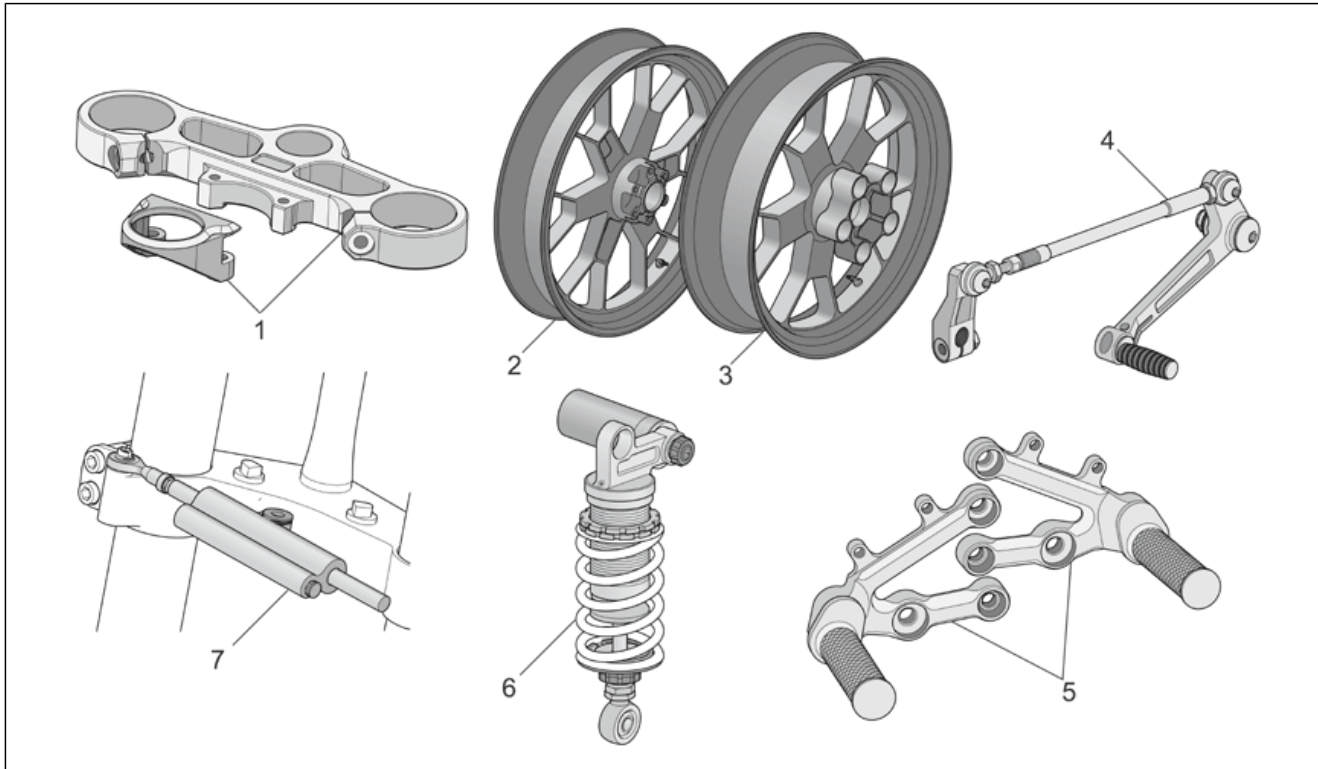

Group	ACCESSORIES
Code	30.01
Description	Acc. - Cyclistic components
Service	1

Pos.	Code	Description	Qty	Variants
1	AP8796775	Fork upper plate alu	1	Year:2005[5] Technical Specifications:Accessories[A], RSV Mille "R" Version[R]
1	AP8796775	Fork upper plate alu	1	Year:2004[4], 2005[5] Technical Specifications:Accessories[A], Factory "R" RSV Version[FAC]
2	AP8795043	Front wheel, magnesium RED	1	Technical Specifications:Accessories[A], Factory "R" RSV Version[FAC], RSV Mille "R" Version[R]
2	AP8796196	Front wheel, blue OZ-Alu	1	Technical Specifications:Accessories[A], RSV Mille "R" Version[R]
3	AP8108934	Rear wheel, blue OZ-Alu	1	Technical Specifications:Accessories[A], RSV Mille "R" Version[R]
3	AP8795044	Rear wheel, magnesium RED	1	Technical Specifications:Accessories[A], Factory "R" RSV Version[FAC], RSV Mille "R" Version[R]
4	AP8791264	Gearbox lever Ergal	1	Technical Specifications:Accessories[A], For Circuit Only[Circ]
5	AP8793686	Adjustable foot rests Alu	1	Technical Specifications:Accessories[A], For Circuit Only[Circ]
6	AP8795041	Shock absorber Ohlins-Alu	1	Technical Specifications:Accessories[A], Factory "R" RSV Version[FAC], RSV Mille "R" Version[R]
6	AP8795042	Shock absorber Ohlins-Inox	1	Technical Specifications:Accessories[A], RSV Mille "R" Version[R]
7	AP8795040	Adj.Steering shock abs. Ohlins	1	Technical Specifications:Accessories[A], RSV Mille "R" Version[R]