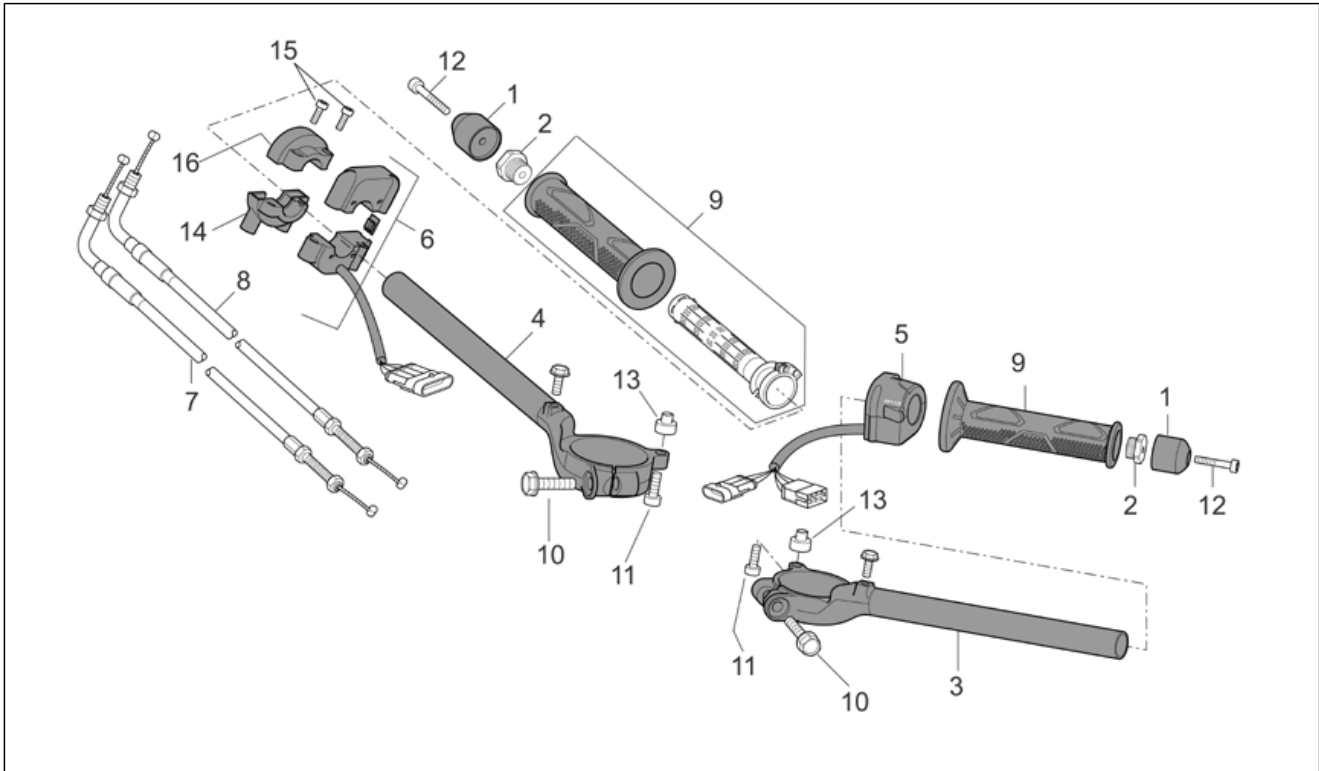

Group	FRAME
Code	28.30
Description	Handlebar - Controls
Service	1

Pos.	Code	Description	Qty	Variants
				Technical Specifications:Factory "R" RSV Version[FAC], RSV Mille "R" Version[R]
10	AP8152449	Screw M8x35	2	Technical Specifications:"Nera" Dream RSV Version[DRE]
11	AP8150137	Hex socket screw	2	Technical Specifications:Factory "R" RSV Version[FAC], RSV Mille "R" Version[R]
11	AP8150165	Hex socket screw M6x25	2	Technical Specifications:"Nera" Dream RSV Version[DRE]
12	AP8152003	Hex socket screw M6x40	2	Technical Specifications:Factory "R" RSV Version[FAC], RSV Mille "R" Version[R]
12	AP8152446	Screw M6x40	2	Technical Specifications:"Nera" Dream RSV Version[DRE]
13	AP8221043	Spacer bush *	2	Technical Specifications:"Nera" Dream RSV Version[DRE]
14	AP8118566	Front gas lever U-bolt	1	
15	AP8118492	Cap screw	2	
16	AP8118567	Rear gas lever U-bolt	1