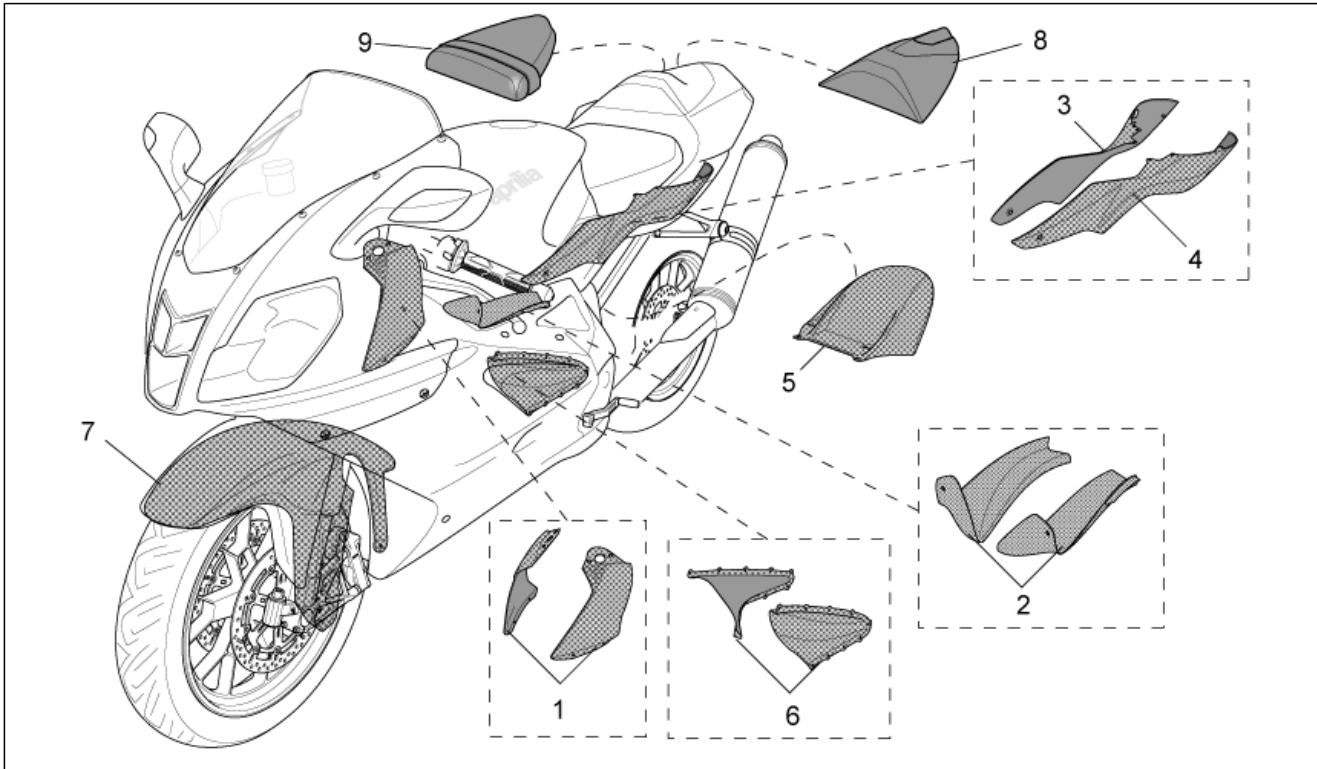

Group	ACCESSORIES
Code	30.02
Description	Acc. - Special body parts
Service	1

Pos.	Code	Description	Qty	Variants
1	AP8796782	Baffle, pair Carb.	1	Technical Specifications:Accessories[A], RSV Mille "R" Version[R]
2	AP8796780	Upper front fairing-pair Carb.	1	Technical Specifications:Accessories[A], RSV Mille "R" Version[R]
3	AP8796784	RH side panel Carb.	1	Year:2004[4], 2005[5] Technical Specifications:Accessories[A], RSV Mille "R" Version[R]
3	AP8797414	Carb. RH side panel	1	Year:2006[6] Technical Specifications:Accessories[A], RSV Mille "R" Version[R]
4	AP8796785	LH side panel Carb.	1	Year:2004[4], 2005[5] Technical Specifications:Accessories[A], RSV Mille "R" Version[R]
4	AP8797413	Carb. LH side panel	1	Year:2006[6] Technical Specifications:Accessories[A], RSV Mille "R" Version[R]
5	AP8796783	Rear mudguard, carb.	1	Technical Specifications:Accessories[A], RSV Mille "R" Version[R]
6	AP851699	Air pullers, pair Carb.	1	Year:2006[6] Technical Specifications:Accessories[A], RSV Mille "R" Version[R]
6	AP8796779	Air pullers, pair Carb.	1	Year:2004[4], 2005[5] Technical Specifications:Accessories[A], RSV Mille "R" Version[R]
7	AP8796055	Front mudguard, carb.	1	Year:2004[4] Technical Specifications:Accessories[A], RSV Mille "R" Version[R]
7	AP8797217	Front mudguard carb.Radial	1	Year:2005[5] Technical Specifications:Accessories[A], RSV Mille "R" Version[R]
8	AP8797162	Saddle cover kit, red	1	Year:2005[5] Vehicle colour:Fluo Red 2005-2006[r.fluo] Technical Specifications:Accessories[A], RSV Mille "R" Version[R]