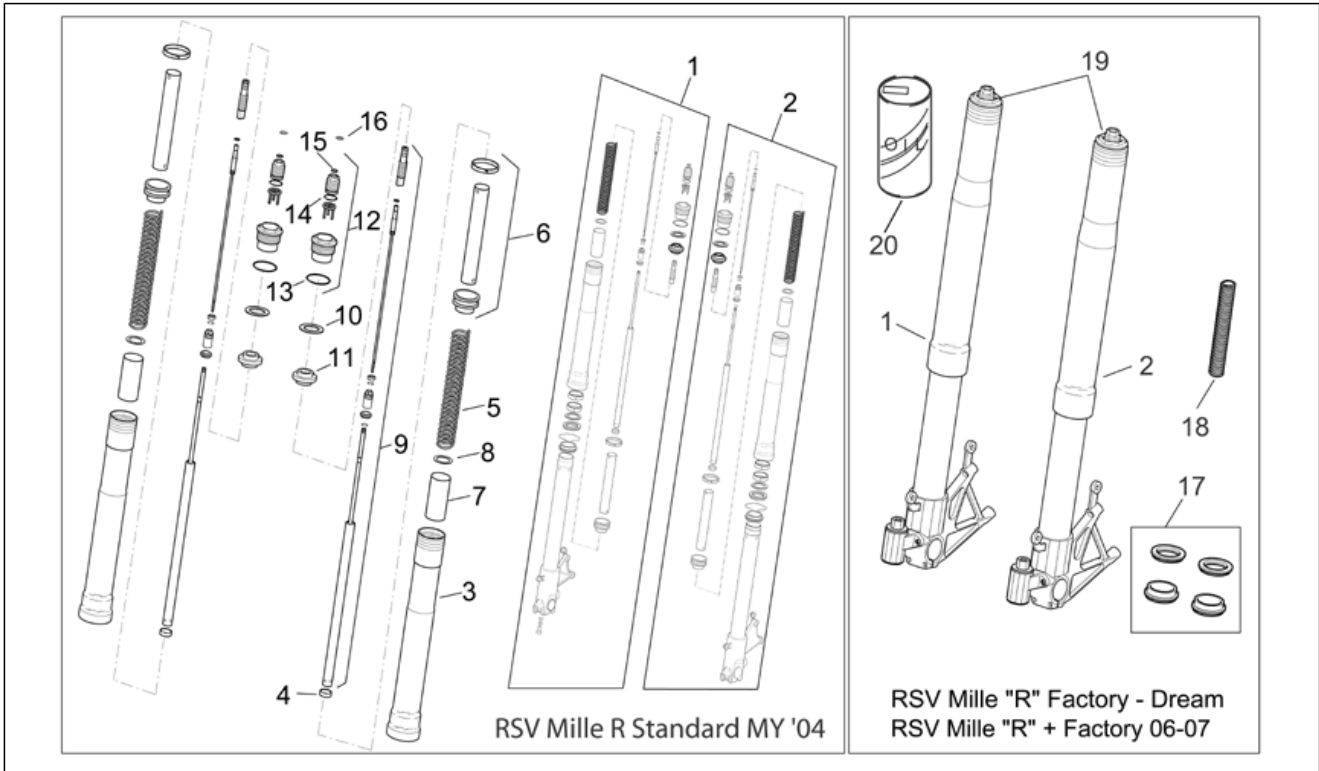

Group	FRAME
Code	28.12
Description	Front fork I
Service	1

Pos.	Code	Description	Qty	Variants
1	AP8123637	RH hub cpl.	1	Year:2004[4] Technical Specifications:RSV Mille "R" Version[R], For standard brake caliper[sc]
1	AP8163062	RH hub cpl.	1	Year:2004[4], 2005[5] Technical Specifications:"Nera" Dream RSV Version[DRE], Factory "R" RSV Version[FAC], For radial brake caliper[rc]
1	AP8163062	RH hub cpl.	1	Year:2006[6], 2007[7], 2008[8] Technical Specifications:For radial brake caliper[rc]
2	AP8123638	LH hub cpl.	1	Year:2004[4] Technical Specifications:RSV Mille "R" Version[R], For standard brake caliper[sc]
2	AP8163063	LH hub cpl.	1	Year:2004[4], 2005[5] Technical Specifications:"Nera" Dream RSV Version[DRE], Factory "R" RSV Version[FAC], For radial brake caliper[rc]
2	AP8163063	LH hub cpl.	1	Year:2006[6], 2007[7], 2008[8] Technical Specifications:For radial brake caliper[rc]
3	AP8123829	Sleeve	2	Year:2004[4] Technical Specifications:RSV Mille "R" Version[R], For standard brake caliper[sc]
4	AP8123810	Plunger attachment bush	2	Year:2004[4] Technical Specifications:RSV Mille "R" Version[R], For standard brake caliper[sc]
5	AP8123831	Spring	2	Year:2004[4] Technical Specifications:RSV Mille "R" Version[R], For standard brake caliper[sc]
6	AP8123832	Preload tube cpl.	2	Year:2004[4] Technical Specifications:RSV Mille "R" Version[R], For standard brake caliper[sc]
7	AP8123835	Spacer	2	Year:2004[4] Technical Specifications:RSV Mille "R" Version[R], For standard brake caliper[sc]
8	AP8123836	Washer	2	Year:2004[4] Technical Specifications:RSV Mille "R" Version[R], For standard brake caliper[sc]