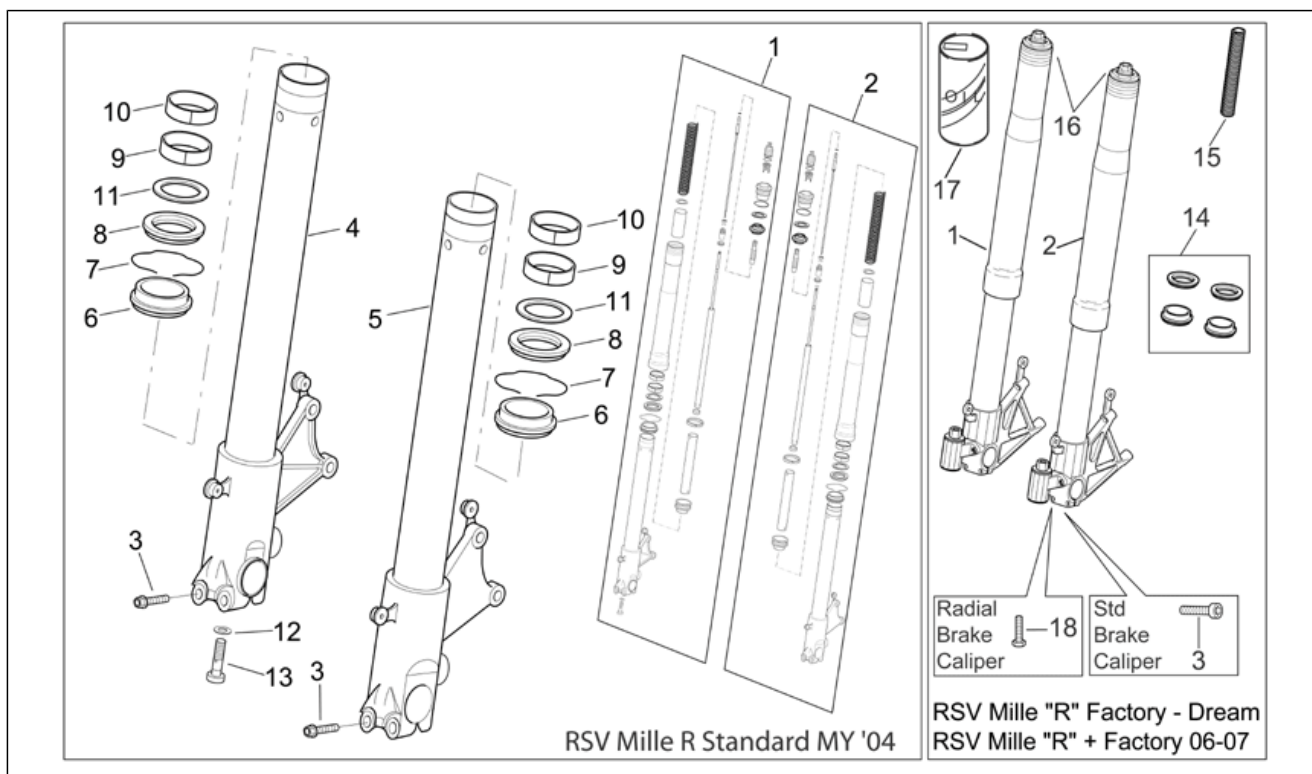

Group	FRAME
Code	28.13
Description	Fron fork II
Service	1

Pos.	Code	Description	Qty	Variants
1	AP8123637	RH hub cpl.	1	Year:2004[4] Technical Specifications:RSV Mille "R" Version[R], For standard brake caliper[sc]
1	AP8163062	RH hub cpl.	1	Year:2006[6], 2007[7], 2008[8] Technical Specifications:For radial brake caliper[rc]
1	AP8163062	RH hub cpl.	1	Year:2004[4], 2005[5] Technical Specifications:"Nera" Dream RSV Version[DRE], Factory "R" RSV Version[FAC], For radial brake caliper[rc]
2	AP8123638	LH hub cpl.	1	Year:2004[4] Technical Specifications:RSV Mille "R" Version[R], For standard brake caliper[sc]
2	AP8163063	LH hub cpl.	1	Year:2006[6], 2007[7], 2008[8] Technical Specifications:For radial brake caliper[rc]
2	AP8163063	LH hub cpl.	1	Year:2004[4], 2005[5] Technical Specifications:"Nera" Dream RSV Version[DRE], Factory "R" RSV Version[FAC], For radial brake caliper[rc]
3	AP8152290	Screw w/ flange M8x40	4	Year:2004[4] Technical Specifications:RSV Mille "R" Version[R], For standard brake caliper[sc]
4	AP8123822	Hub+RH fork leg	1	Year:2004[4] Technical Specifications:RSV Mille "R" Version[R], For standard brake caliper[sc]
5	AP8123823	Hub+LH fork leg	1	Year:2004[4] Technical Specifications:RSV Mille "R" Version[R], For standard brake caliper[sc]
6	AP8123824	Dust cover	2	Year:2004[4] Technical Specifications:RSV Mille "R" Version[R], For standard brake caliper[sc]
7	AP8123806	Circlip	2	Year:2004[4] Technical Specifications:RSV Mille "R" Version[R], For standard brake caliper[sc]
8	AP8123825	Oil seal	2	Year:2004[4] Technical Specifications:RSV Mille "R" Version[R], For standard brake caliper[sc]