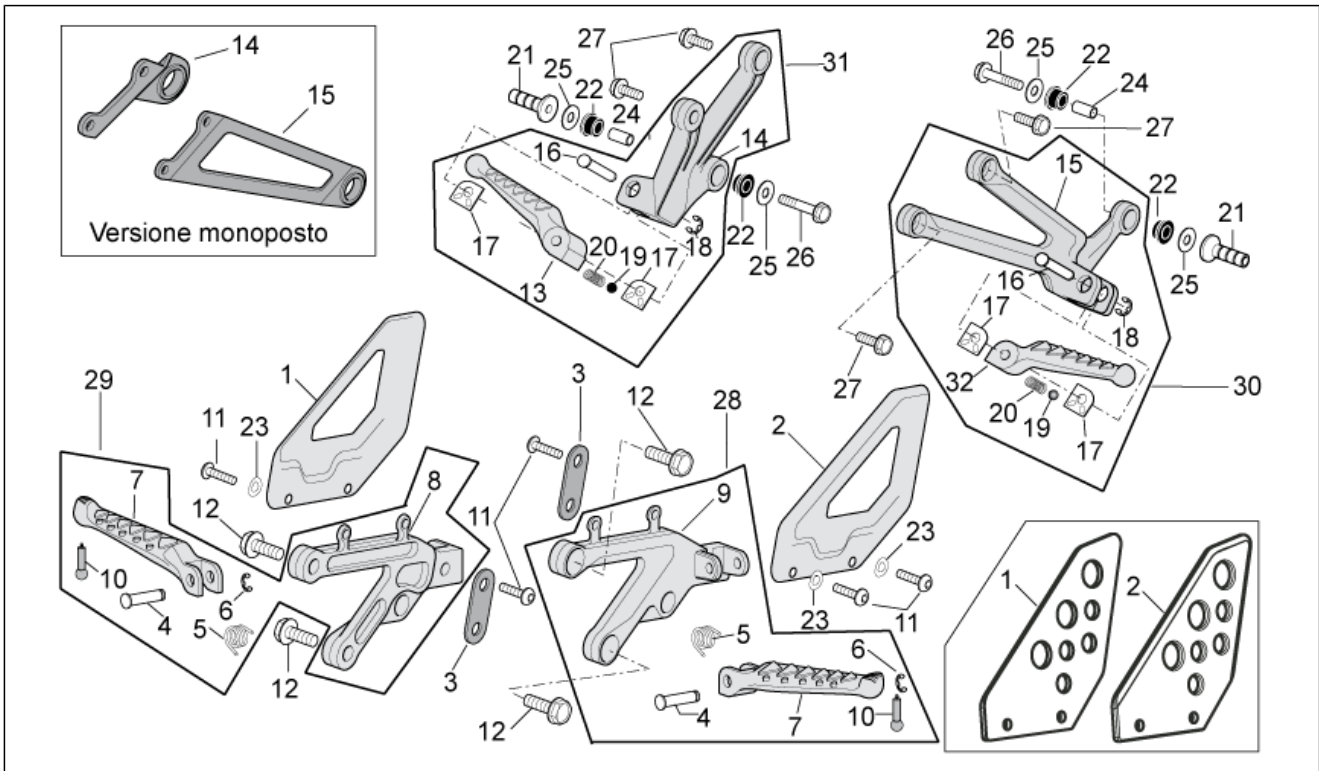

Group	FRAME
Code	28.09
Description	Foot rests
Service	1

Pos.	Code	Description	Qty	Variants
				Technical Specifications: Factory "R" RSV Version[FAC], RSV Mille "R" Version[R]
27	AP8152447	Screw M8x20	4	Year:2004[4] Technical Specifications:"Nera" Dream RSV Version[DRE]
27	AP8152486	Screw M8x25 INOX	4	Year:2006[6], 2007[7], 2008[8] Technical Specifications: Factory "R" RSV Version[FAC], RSV Mille "R" Version[R]
28	AP8154069	LH front footrest bracket	1	Year:2006[6], 2007[7], 2008[8]
29	AP8154070	RH front footrest bracket	1	Year:2006[6], 2007[7], 2008[8]
30	AP8154071	LH footrest support	1	Year:2006[6], 2007[7], 2008[8]
31	AP8154072	RH footrest support	1	Year:2006[6], 2007[7], 2008[8]
32	AP8146617	Rear footrest, LH	1	Year:2004[4], 2005[5], 2006[6], 2007[7], 2008[8]