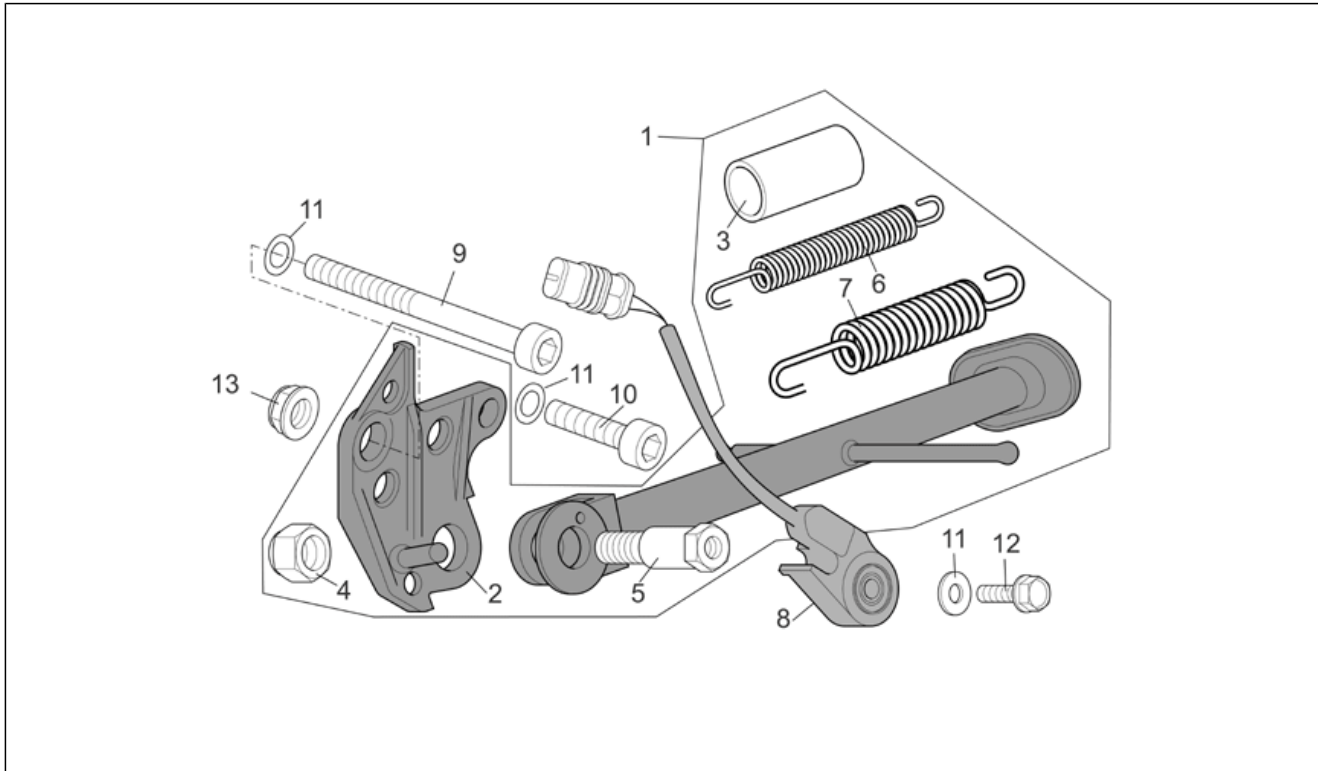

Group	FRAME
Code	28.10
Description	Central stand
Service	1

Pos.	Code	Description	Qty	Variants
1	AP8145055	Stand cpl.	1	Year:2006[6], 2007[7] Country:Australia[AA], B, GR, E, F, I, NL[EU], Japan[JJ], Mexico[ME], Great Britain[UK]
1	AP8146732	Stand cpl.	1	Year:2004[4], 2005[5], 2006[6], 2007[7], 2008[8] Country:Canadian[CN], United States of America[USA]
1	AP8146944	Stand cpl.	1	Year:2004[4], 2005[5] Country:Australia[AA], B, GR, E, F, I, NL[EU], Japan[JJ], Mexico[ME], Great Britain[UK]
2	AP8134887	plate	1	Country:Australia[AA], B, GR, E, F, I, NL[EU], Japan[JJ], Mexico[ME], Great Britain[UK]
2	AP8146731	plate	1	Year:2004[4], 2005[5], 2006[6], 2007[7], 2008[8] Country:Canadian[CN], United States of America[USA]
3	AP8102524	Stand spring protection	1	
4	AP8150480	Low self-locking nut M10x1,25	1	Country:Australia[AA], B, GR, E, F, I, NL[EU], Japan[JJ], Mexico[ME], Great Britain[UK]
4	AP8152001	Low nut M10x1,25	1	Year:2004[4], 2005[5], 2006[6], 2007[7], 2008[8] Country:Canadian[CN], United States of America[USA]
5	AP8121375	Central stand fixing screw	1	Country:Australia[AA], B, GR, E, F, I, NL[EU], Japan[JJ], Mexico[ME], Great Britain[UK]
5	AP8121429	Central stand fixing screw	1	Year:2004[4], 2005[5], 2006[6], 2007[7], 2008[8] Country:Canadian[CN], United States of America[USA]
6	AP8121014	Coil pull spring *	1	
7	AP8221197	Lateral stand spring	1	
8	AP8127319	Rotary switch	1	
9	AP8152440	screw	1	
10	AP8150196	Hex socket screw	1	
11	AP8150292	Curved spring washer *	2	
12	AP8152279	Screw w/ flange M6x20	1	Technical Specifications:Factory "R" RSV Version[FAC], RSV Mille "R" Version[R]
12	AP8152463	Screw M6x20	1	Technical Specifications:"Nera" Dream RSV Version[DRE]
13	AP8152301	Self-locking nut	1