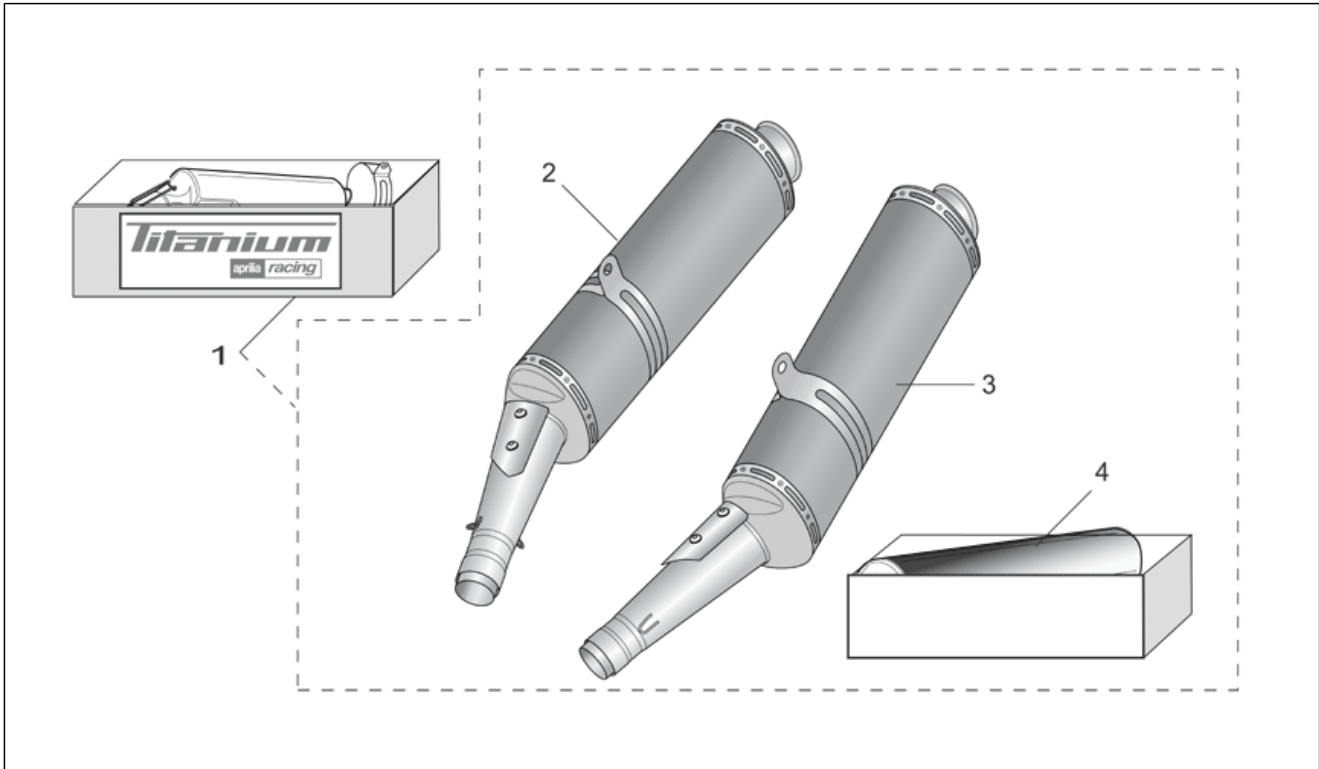

Group	ACCESSORIES
Code	30.05
Description	Acc. - Performance parts III
Service	1

Pos.	Code	Description	Qty	Variants
1	AP8795039	Exhaust kit Slip-On	1	Technical Specifications:Accessories[A]
2	AP8795046	RH silencer Slip-On	1	Technical Specifications:Accessories[A]
3	AP8795047	LH silencer Slip-On	1	Technical Specifications:Accessories[A]
4	AP8795048	Soundpr.cartridge assy Slip	1	Technical Specifications:Accessories[A]