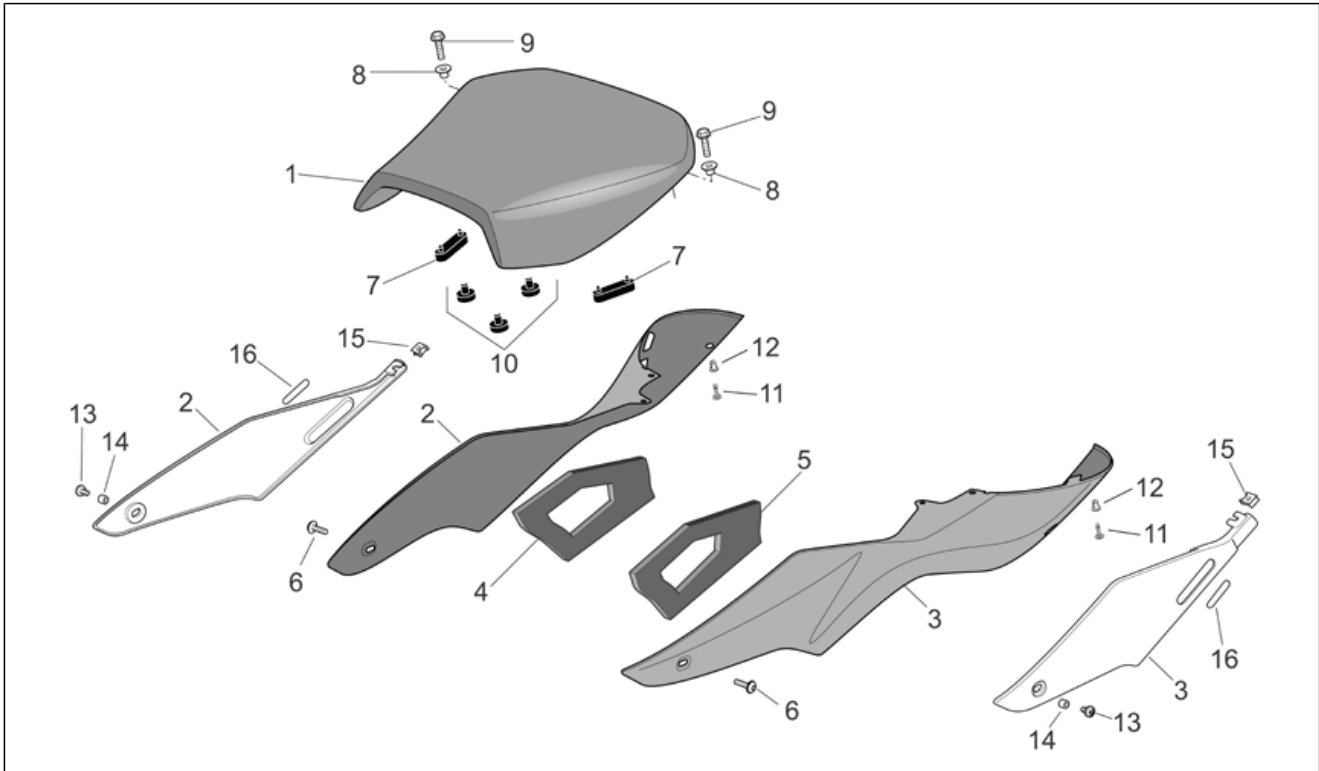

Group	FRAME
Code	28.24
Description	Saddle
Service	1

Pos.	Code	Description	Qty	Variants
				Vehicle colour:Red Lion 2007 (s.t.853379)[red] Technical Specifications:Factory "R" RSV Version[FAC]
2	AP8158139	RH side panel, carb.	1	Year:2004[4] Technical Specifications:Factory "R" RSV Version[FAC]
2	AP8158139	RH side panel, carb.	1	Technical Specifications:"Nera" Dream RSV Version[DRE]
2	AP8158139	RH side panel, carb.	1	Year:2004[4] Technical Specifications:Factory "R" RSV Version[FAC]
2	AP8158139	RH side panel, carb.	1	Year:2005[5] Technical Specifications:Factory "R" RSV Version[FAC]
2	AP8158663	RH side panel	1	Year:2005[5] Vehicle colour:Aprilia black 2005-2006[a.blk], Fluo Red 2005-2006[r.fluo], Silver Mirror 2005[s.mir] Technical Specifications:RSV Mille "R" Version[R]
2	AP8178759	RH side panel, carb.	1	Year:2004[4] Technical Specifications:Factory "R" RSV Version[FAC]
2	AP8178759	RH side panel, carb.	1	Year:2005[5] Technical Specifications:Factory "R" RSV Version[FAC]
2	AP8178759	RH side panel, carb.	1	Year:2005[5] Technical Specifications:Factory "R" RSV Version[FAC]
2	AP8179403	RH side panel, carb.	1	Year:2006[6], 2007[7], 2008[8] Technical Specifications:Factory "R" RSV Version[FAC]
2	AP8179417	RH side panel, black	1	Year:2008[8] Vehicle colour:Planet Blue 2008 (s.t.860005)[blu], Ice White 2008 (s.t.860006)[ice] Technical Specifications:RSV Mille "R" Version[R]
2	AP8179429	RH side panel, grey	1	Year:2006[6] Technical Specifications:RSV Mille "R" Version[R]
2	AP8179429	RH side panel, grey	1	Year:2007[7] Vehicle colour:Aprilia black 2005-2006[a.blk], Platinum Grey 2007 (s.t.853154)[grey] Technical Specifications:RSV Mille "R" Version[R]
2	AP8179429	RH side panel, grey	1	Year:2008[8]