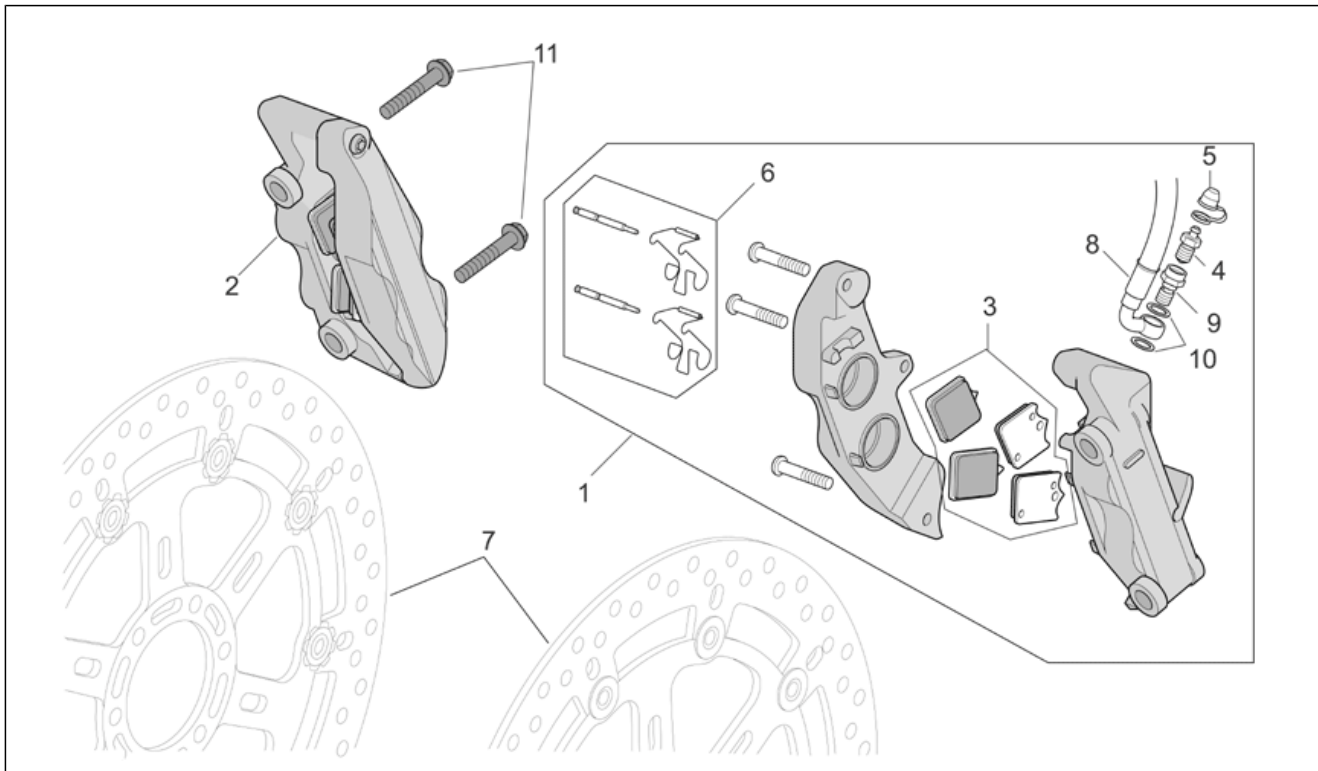

Group	FRAME
Code	28.45
Description	Front brake caliper II
Service	1

Pos.	Code	Description	Qty	Variants
1	AP8133590	RH Front brake caliper, gold	1	Technical Specifications:For radial brake caliper[rc]
2	AP8133591	LH Front brake caliper, gold	1	Technical Specifications:For radial brake caliper[rc]
3	AP8133592	Pads 4 pc.	2	Technical Specifications:For radial brake caliper[rc]
4	AP8133595	Air bleed valve	2	Technical Specifications:For radial brake caliper[rc]
5	AP8113070	Bleed valve cap	2	Technical Specifications:For radial brake caliper[rc]
6	AP8133593	Pin+Brake spring	2	Technical Specifications:For radial brake caliper[rc]
7	AP8113926	Front brake disc 320	2	Technical Specifications:Brembo[B], For radial brake caliper[rc]
7	AP8133751	Front brake disc	2	Technical Specifications:For radial brake caliper[rc], Unisunstar[U]
8	AP8113984	Front brake hose	1	Technical Specifications:For radial brake caliper[rc]
9	AP8133597	screw	1	
10	AP8121915	Gasket	2	
11	AP8152414	Screw w/ flange M10x55	4	Technical Specifications:For radial brake caliper[rc]