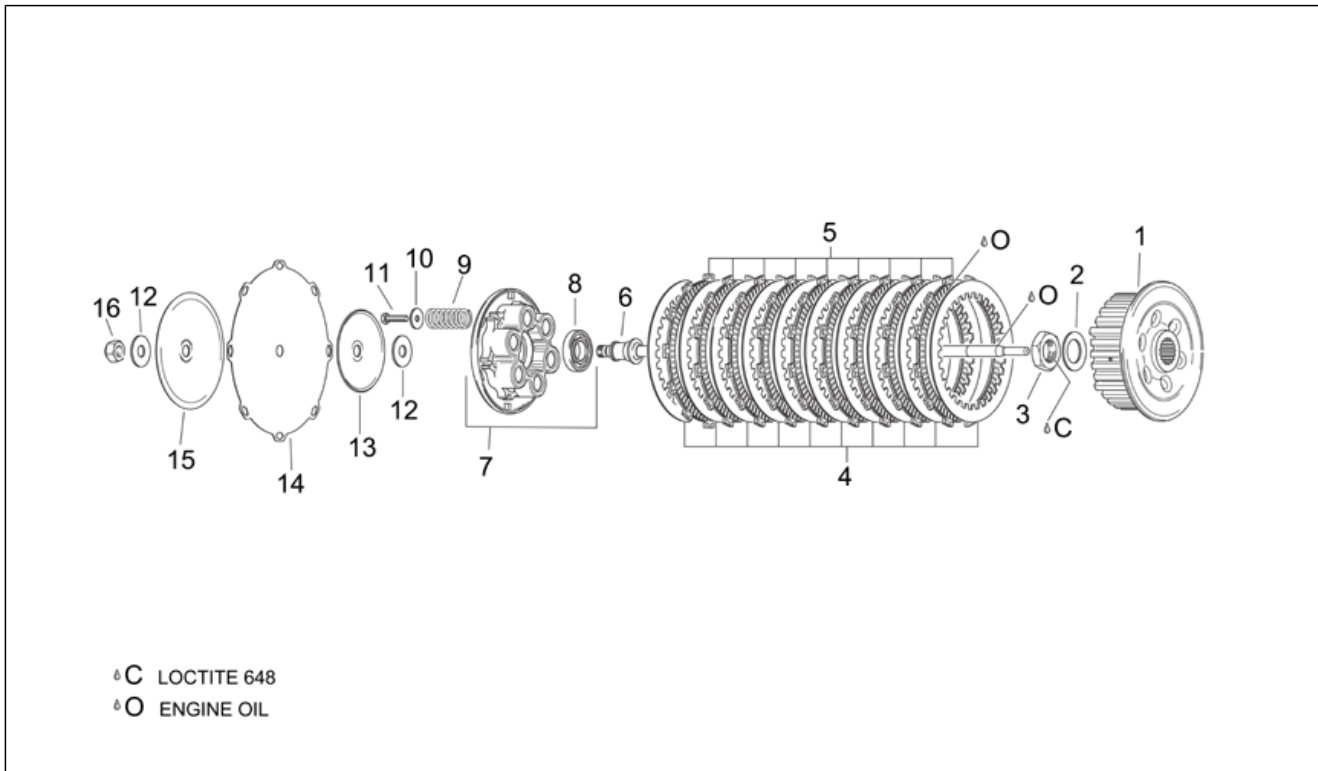

Group	ENGINE
Code	29.69
Description	Clutch I
Service	1

Pos.	Code	Description	Qty	Variants
1	AP0259520	Clutch hub	1	
2	AP0245830	Spring washer 24,5x40	1	
3	AP0242950	Nut m24x1,5	1	
4	AP8106915	Steel clutch discs 10 pc.	1	
5	AP0659800	Lined clutch disc	9	Year:2006[6], 2007[7], 2008[8]
5	AP8106867	Lined clutch disc	1	Year:2004[4], 2005[5]
6	AP0220455	Clutch shaft cpl.	1	
7	AP0259517	Springholder plate cpl.	1	
8	AP0632130	Ball bearing 16004	1	
9	AP0239480	Clutch spring	6	
10	AP0627530	Washer	6	Technical Specifications:Up to engine n. 8176296[M3]
10	AP0627535	Washer	6	Technical Specifications:From engine n. 8176297[M4]
11	AP0941506	Hex screw	6	
12	AP0227180	Washer 12,2x32x2	2	
13	AP0627230	Support disc	1	
14	AP0260890	Diaphragm	1	
15	AP0627280	Pressure plate	1	
16	AP0442130	Nut m12	1	