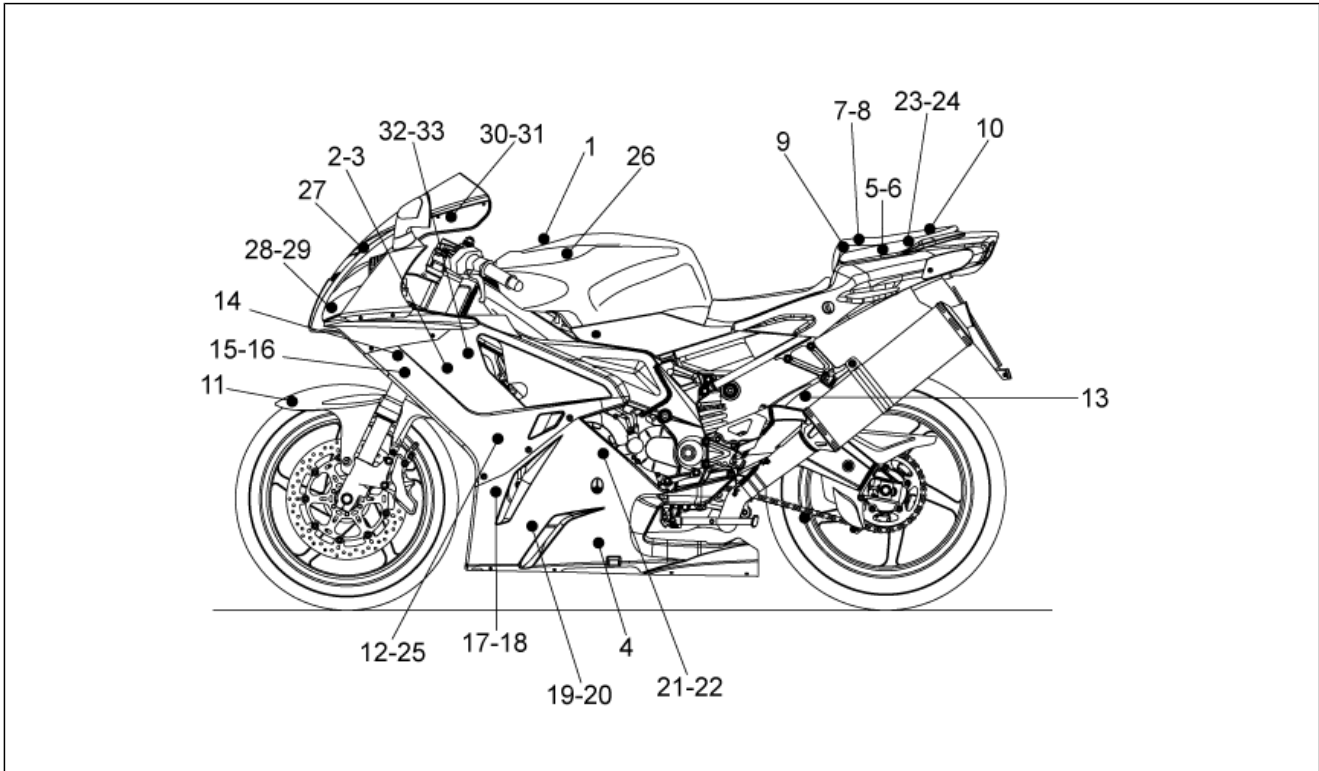

Group	FRAME
Code	28.77
Description	Decal My 07
Service	1

Pos.	Code	Description	Qty	Variants
				Vehicle colour:Planet Blue 2008 (s.t.860005)[blu] Technical Specifications:RSV Mille "R" Version[R]
6	860097	LH rear fairing dec.	1	Year:2008[8] Vehicle colour:Ice White 2008 (s.t.860006)[ice] Technical Specifications:RSV Mille "R" Version[R]
7	853190	RH decal numbers	1	Year:2007[7], 2008[8] Vehicle colour:Aprilia Black 2007 (s.t.853153)[black], Aprilia Black 2008 (s.t.859822)[black08] Technical Specifications:RSV Mille "R" Version[R]
7	853190	RH decal numbers	1	Year:2007[7], 2008[8] Vehicle colour:Dark Lion 2007 (s.t.853378)[dark] Technical Specifications:Factory "R" RSV Version[FAC]
7	853206	RH decal numbers	1	Year:2007[7] Vehicle colour:Red Lion 2007 (s.t.853379)[red] Technical Specifications:Factory "R" RSV Version[FAC]
7	853206	RH decal numbers	1	Year:2007[7], 2008[8] Vehicle colour:Platinum Grey 2007 (s.t.853154)[grey] Technical Specifications:RSV Mille "R" Version[R]
7	853288	RH decal numbers	1	Year:2007[7] Vehicle colour:Bol D'or 2007 (s.t.853155)[bol dor] Technical Specifications:RSV Mille "R" Version[R]
7	860098	RH decal numbers	1	Year:2008[8] Vehicle colour:Ice White 2008 (s.t.860006)[ice] Technical Specifications:RSV Mille "R" Version[R]
8	853191	LH decal numbers	1	Year:2007[7], 2008[8] Vehicle colour:Dark Lion 2007 (s.t.853378)[dark] Technical Specifications:Factory "R" RSV Version[FAC]
8	853191	LH decal numbers	1	Year:2007[7], 2008[8] Vehicle colour:Aprilia Black 2007 (s.t.853153)[black], Aprilia Black 2008 (s.t.859822)[black08] Technical Specifications:RSV Mille "R" Version[R]
8	853207	LH decal numbers	1	Year:2007[7] Vehicle colour:Red Lion 2007 (s.t.853379)[red] Technical Specifications:Factory "R" RSV Version[FAC]