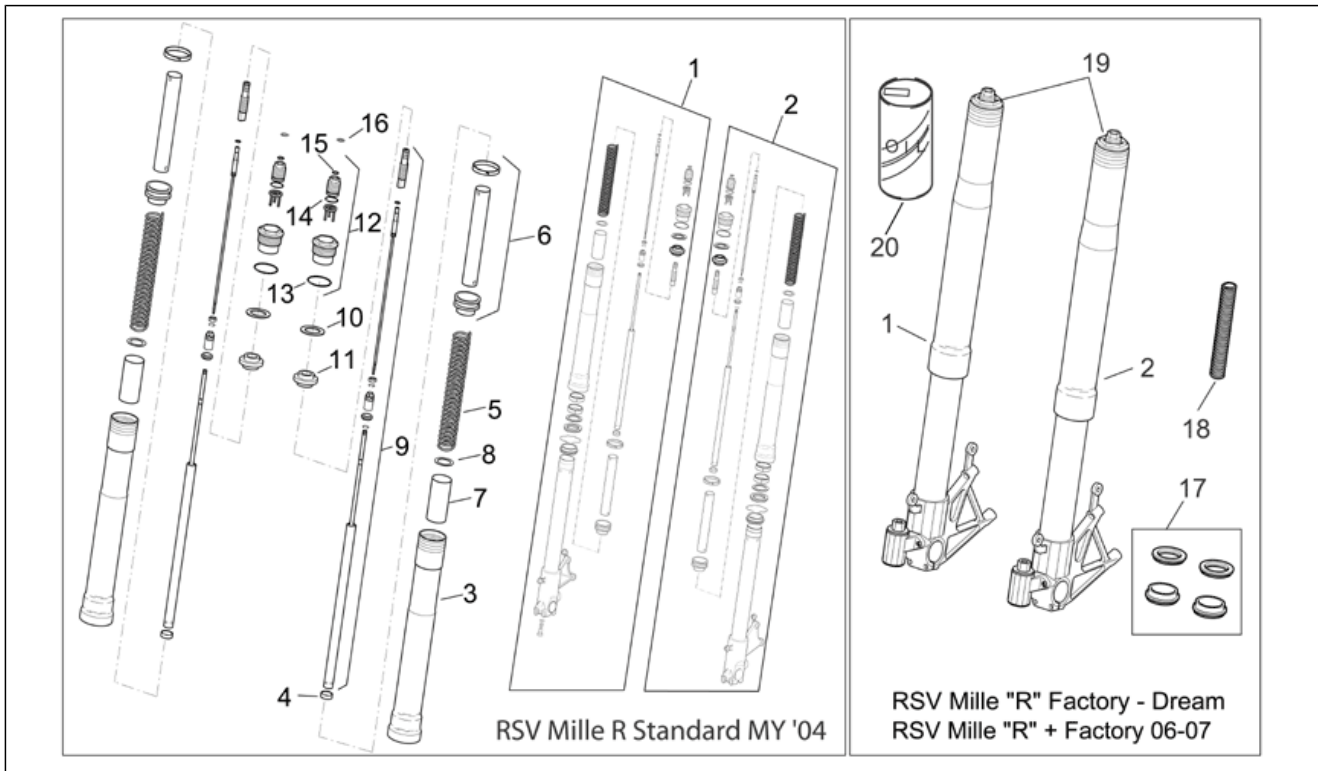

Group	FRAME
Code	28.12
Description	Front fork I
Service	1

Pos.	Code	Description	Qty	Variants
9	AP8123830	Plunger, complete	2	Year:2004[4] Technical Specifications:RSV Mille "R" Version[R], For standard brake caliper[sc]
10	AP8123816	Washer	2	Year:2004[4] Technical Specifications:RSV Mille "R" Version[R], For standard brake caliper[sc]
11	AP8123815	Ring	2	Year:2004[4] Technical Specifications:RSV Mille "R" Version[R], For standard brake caliper[sc]
12	AP8123833	Sleeve plug cpl.	2	Year:2004[4] Technical Specifications:RSV Mille "R" Version[R], For standard brake caliper[sc]
13	AP8123834	O-ring	2	Year:2004[4] Technical Specifications:RSV Mille "R" Version[R], For standard brake caliper[sc]
14	AP8123819	O-ring	2	Year:2004[4] Technical Specifications:RSV Mille "R" Version[R], For standard brake caliper[sc]
15	AP8123820	O-ring	2	Year:2004[4] Technical Specifications:RSV Mille "R" Version[R], For standard brake caliper[sc]
16	AP8123821	Stop ring	2	Year:2004[4] Technical Specifications:RSV Mille "R" Version[R], For standard brake caliper[sc]
17	AP8123975	Front fork revision kit	1	Year:2006[6], 2007[7], 2008[8] Technical Specifications:For radial brake caliper[rc]
17	AP8123975	Front fork revision kit	1	Year:2004[4], 2005[5] Technical Specifications:"Nera" Dream RSV Version[DRE], Factory "R" RSV Version[FAC], For radial brake caliper[rc]
18	AP8163057	Spring	2	Year:2004[4], 2005[5] Technical Specifications:"Nera" Dream RSV Version[DRE], Factory "R" RSV Version[FAC], For radial brake caliper[rc]
18	AP8163057	Spring	2	Year:2006[6], 2007[7], 2008[8] Technical Specifications:For radial brake caliper[rc]