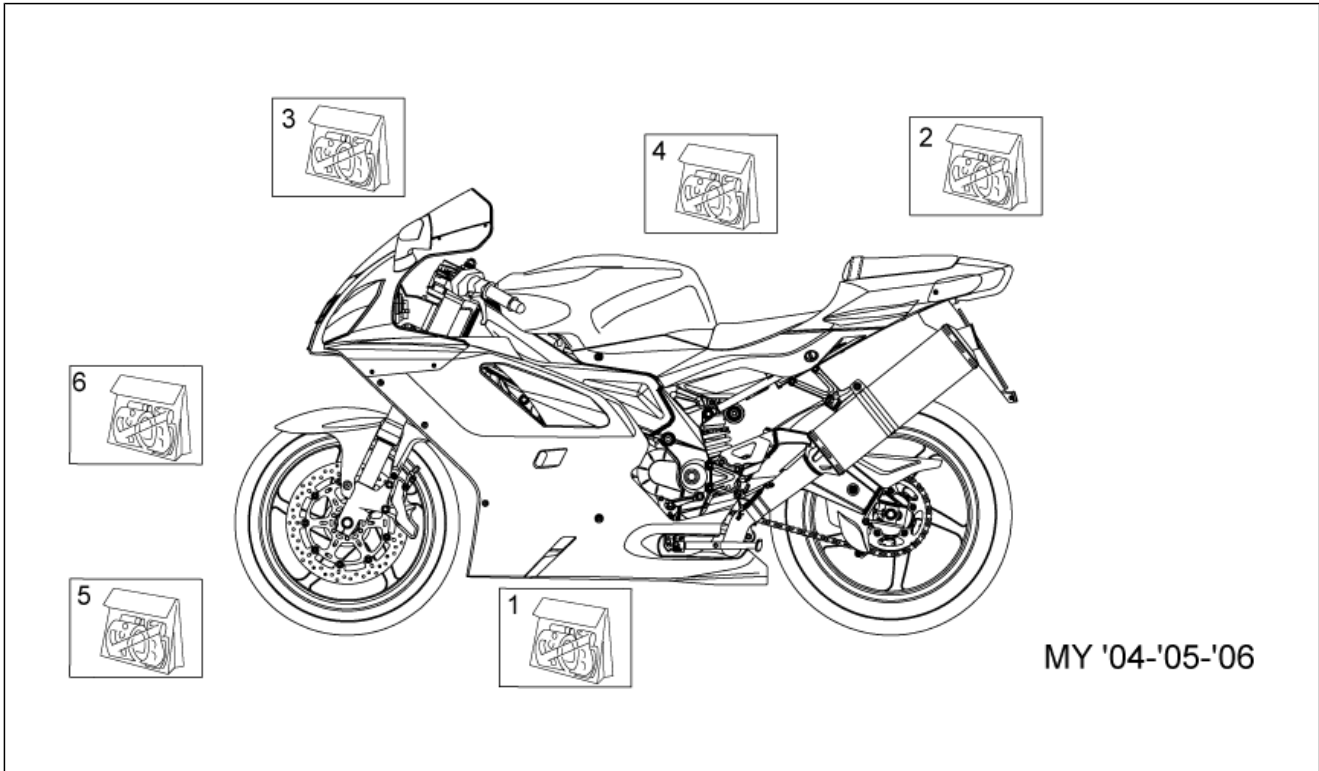

Group	FRAME
Code	28.76
Description	Decal My 04-05-06
Service	1

Pos.	Code	Description	Qty	Variants
				Country:Canadian[CN], United States of America[USA] Technical Specifications:Factory "R" RSV Version[FAC], RSV Mille "R" Version[R]
5	AP8166182	Technical decal set	1	Year:2004[4], 2005[5] Country:Australia[AA], B, GR, E, F, I, NL[EU], Japan[JJ], Mexico[ME], Great Britain[UK] Technical Specifications:Factory "R" RSV Version[FAC], RSV Mille "R" Version[R]
5	AP8166478	Technical decal set	1	Year:2006[6] Country:Australia[AA], B, GR, E, F, I, NL[EU], Japan[JJ], Mexico[ME], Great Britain[UK]
5	AP8166616	Technical decal set	1	Year:2005[5] Vehicle colour:Aprilia black 2005-2006[a.blk] Country:Canadian[CN], United States of America[USA] Technical Specifications:Factory "R" RSV Version[FAC], RSV Mille "R" Version[R]
5	AP8166617	Technical decal set	1	Year:2005[5] Vehicle colour:Fluo Red 2005-2006[r.fluo], Silver Mirror 2005[s.mir] Country:Canadian[CN], United States of America[USA] Technical Specifications:Factory "R" RSV Version[FAC], RSV Mille "R" Version[R]
5	AP8166990	Technical decal set	1	Year:2006[6] Country:Canadian[CN], United States of America[USA]
6	AP8166999	Mudguard decal set	1	Year:2006[6] Vehicle colour:Aprilia black 2005-2006[a.blk], Aprilia White 2006 (s.t.15178)[white] Technical Specifications:RSV Mille "R" Version[R]
6	AP8187000	Mudguard decal set	1	Year:2006[6] Vehicle colour:Fluo Red 2005-2006[r.fluo] Technical Specifications:RSV Mille "R" Version[R]