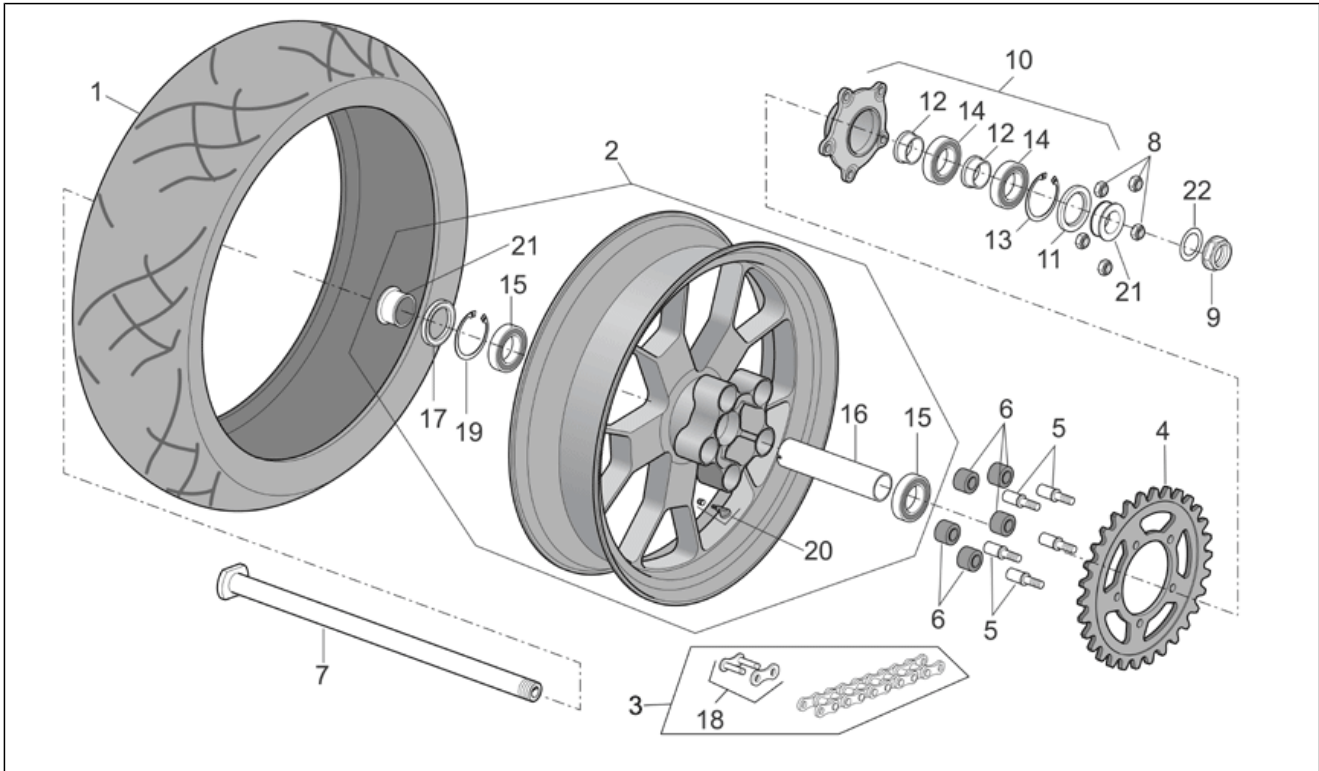

Group	FRAME
Code	28.47
Description	Rear wheel Factory - Dream I
Service	1

Pos.	Code	Description	Qty	Variants
				Technical Specifications:"Nera" Dream RSV Version[DRE], Factory "R" RSV Version[FAC]
19	AP8125839	Snap ring d52	1	Year:2007[7], 2008[8] Technical Specifications:Factory "R" RSV Version[FAC], RSV Mille "R" Version[R]
20	AP8104728	Tubeless tyre valve 90°	1	Year:2007[7], 2008[8] Technical Specifications:Factory "R" RSV Version[FAC], RSV Mille "R" Version[R]
20	AP8104728	Tubeless tyre valve 90°	1	Year:2004[4], 2005[5], 2006[6] Technical Specifications:"Nera" Dream RSV Version[DRE], Factory "R" RSV Version[FAC]
21	AP8121592	Rear wheel spacer	2	Year:2007[7], 2008[8] Technical Specifications:Factory "R" RSV Version[FAC], RSV Mille "R" Version[R]
21	AP8121592	Rear wheel spacer	2	Year:2004[4], 2005[5], 2006[6] Technical Specifications:"Nera" Dream RSV Version[DRE], Factory "R" RSV Version[FAC]
22	AP8152323	Washer 25,2x36x1	1	Year:2004[4], 2005[5], 2006[6] Technical Specifications:"Nera" Dream RSV Version[DRE], Factory "R" RSV Version[FAC]
22	AP8152323	Washer 25,2x36x1	1	Year:2007[7], 2008[8] Technical Specifications:Factory "R" RSV Version[FAC], RSV Mille "R" Version[R]