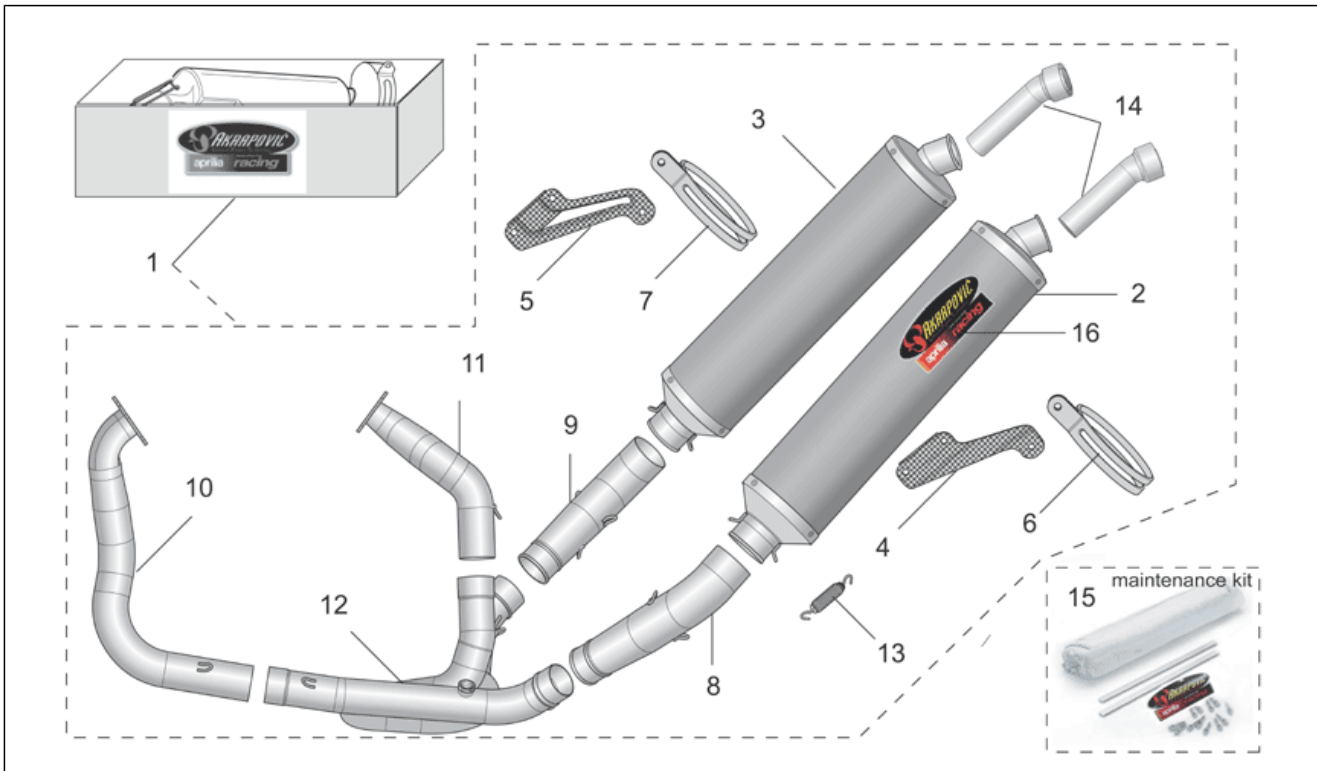

Group	ACCESSORIES
Code	30.04
Description	Acc. - Performance parts II
Service	1

Pos.	Code	Description	Qty	Variants
1	AP8796999	Exhaust kit assy Akrapovic	1	Technical Specifications:Accessories[A], All Countries recog.EEC regulat.E1 0489[Om]
2	AP8796788	LH silencer Titan	1	Technical Specifications:Accessories[A], For Circuit Only[Circ]
2	AP8797156	LH silencer titan	1	Technical Specifications:Accessories[A], All Countries recog.EEC regulat.E1 0489[Om]
3	AP8796789	RH silencer Titan	1	Technical Specifications:Accessories[A], For Circuit Only[Circ]
3	AP8797157	RH silencer titan	1	Technical Specifications:Accessories[A], All Countries recog.EEC regulat.E1 0489[Om]
4	AP8796790	LH clamp Carb.	1	Technical Specifications:Accessories[A]
5	AP8796791	RH clamp Carb.	1	Technical Specifications:Accessories[A]
6	AP8796792	LH silencer support clamp	1	Technical Specifications:Accessories[A]
7	AP8796793	RH silencer support clamp	1	Technical Specifications:Accessories[A]
8	AP8796794	LH manifold pipe	1	Technical Specifications:Accessories[A]
9	AP8796795	RH manifold pipe	1	Technical Specifications:Accessories[A]
10	AP8796796	Front manifold pipe	1	Technical Specifications:Accessories[A]
11	AP8796797	Rear manifold pipe	1	Technical Specifications:Accessories[A]
12	AP8796798	Central manifold pipe	1	Technical Specifications:Accessories[A]
13	AP8796519	Exhaust pipes spring	8	Technical Specifications:Accessories[A]
14	AP8797159	Exhaust unit Reduction Akra.	1	Technical Specifications:Accessories[A], All Countries recog.EEC regulat.E1 0489[Om]
15	AP8797158	Silencer revision kit Ak.	2	Technical Specifications:Accessories[A], All Countries recog.EEC regulat.E1 0489[Om]
15	AP8798000	Silencer revision kit Ak.	2	Technical Specifications:Accessories[A], For Circuit Only[Circ]
16	AP8796520	Sticker	1	Technical Specifications:Accessories[A], For Circuit Only[Circ]
16	AP8797215	Sticker	1	Technical Specifications:Accessories[A], All Countries recog.EEC regulat.E1 0489[Om]