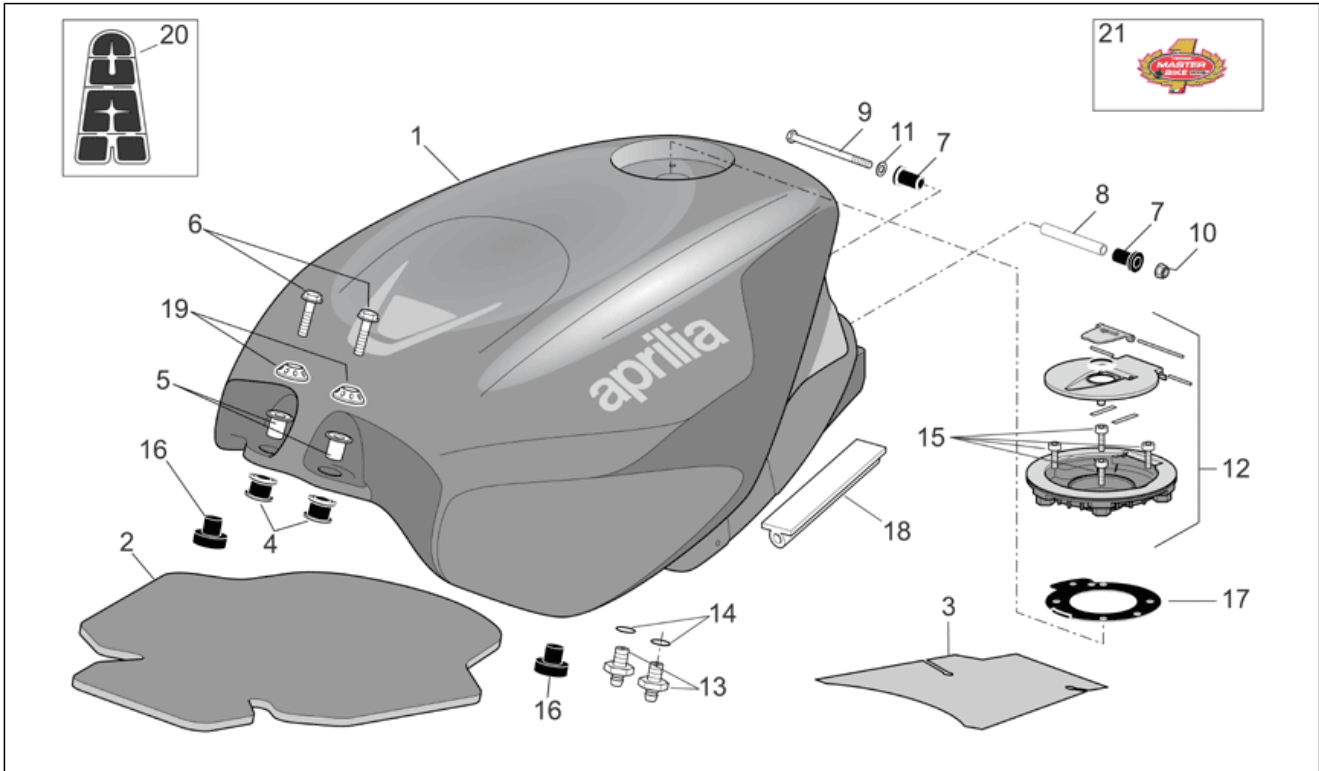

Group	FRAME
Code	28.22
Description	Fuel tank
Service	1

Pos.	Code	Description	Qty	Variants
1	AP8178026	Fuel tank, red	1	Year:2004[4] Vehicle colour:Fluo Red 2004[r] Country:B, GR, E, F, I, NL[EU], Japan[JJ], Mexico[ME], Great Britain[UK] Technical Specifications:RSV Mille "R" Version[R]
1	AP8178026	Fuel tank, red	1	Year:2004[4] Vehicle colour:Fluo Red 2004[r] Country:B, GR, E, F, I, NL[EU], Japan[JJ], Mexico[ME], Great Britain[UK] Technical Specifications:RSV Mille "R" Version[R], See technical communication 33/2003[TC33]
1	AP8178027	Fuel tank, red	1	Year:2004[4] Vehicle colour:Fluo Red 2004[r] Country:Australia[AA], Canadian[CN], United States of America[USA] Technical Specifications:RSV Mille "R" Version[R]
1	AP8178119	Fuel tank cover, transp.	1	Year:2004[4] Country:Australia[AA], Canadian[CN], United States of America[USA] Technical Specifications:"Nera" Dream RSV Version[DRE]
1	AP8178168	Fuel tank, red	1	Year:2004[4] Vehicle colour:Fluo Red 2004[r] Country:B, GR, E, F, I, NL[EU], Japan[JJ], Mexico[ME], Great Britain[UK] Technical Specifications:Factory "R" RSV Version[FAC]
1	AP8178168	Fuel tank, red	1	Year:2004[4] Vehicle colour:Fluo Red 2004[r] Country:B, GR, E, F, I, NL[EU], Japan[JJ], Mexico[ME], Great Britain[UK] Technical Specifications:Factory "R" RSV Version[FAC]
1	AP8178169	Fuel tank, red	1	Year:2004[4] Vehicle colour:Fluo Red 2004[r] Country:Australia[AA], Canadian[CN], United States of America[USA] Technical Specifications:Factory "R" RSV Version[FAC]