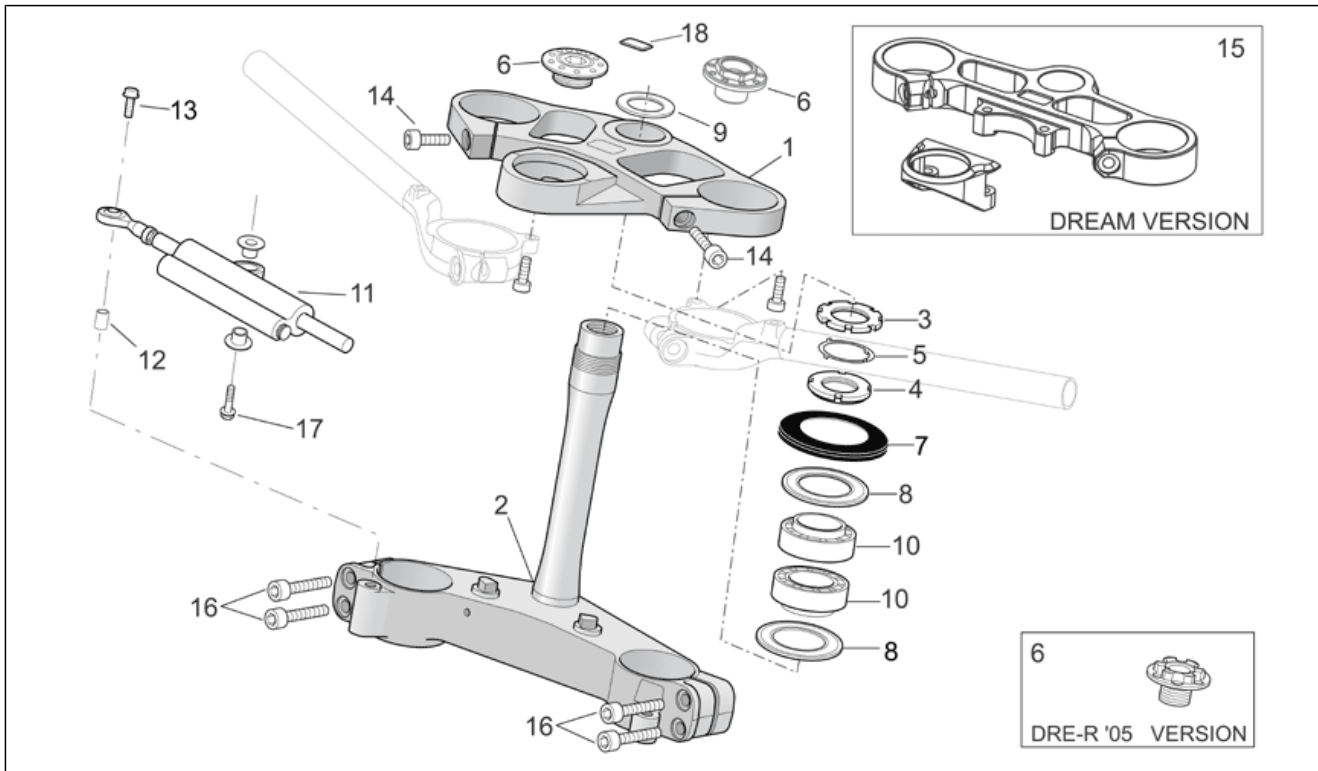

Group	FRAME
Code	28.11
Description	Steering
Service	1

Pos.	Code	Description	Qty	Variants
				Technical Specifications:Factory "R" RSV Version[FAC], RSV Mille "R" Version[R]
9	AP8152442	Stem plug washer	1	Year:2004[4], 2005[5] Technical Specifications:"Nera" Dream RSV Version[DRE], Factory "R" RSV Version[FAC]
10	AP8110077	Axial ball bearing	2	
11	AP8163064	Steering shock absorber	1	Year:2006[6], 2007[7], 2008[8] Technical Specifications:Factory "R" RSV Version[FAC]
11	AP8163064	Steering shock absorber	1	Year:2004[4], 2005[5] Technical Specifications:"Nera" Dream RSV Version[DRE], Factory "R" RSV Version[FAC]
12	AP8121041	Spacer *	1	Year:2004[4], 2005[5], 2006[6], 2007[7], 2008[8] Technical Specifications:"Nera" Dream RSV Version[DRE], Factory "R" RSV Version[FAC]
13	AP8152279	Screw w/ flange M6x20	1	Year:2004[4], 2005[5] Technical Specifications:Factory "R" RSV Version[FAC]
13	AP8152452	Screw M6x20	1	Year:2004[4] Technical Specifications:"Nera" Dream RSV Version[DRE]
13	AP8224470	Hex socket screw M6x20	1	Year:2006[6], 2007[7], 2008[8] Technical Specifications:Factory "R" RSV Version[FAC]
14	AP8150107	Hex socket screw M8x30	2	Year:2004[4], 2005[5] Technical Specifications:Factory "R" RSV Version[FAC], RSV Mille "R" Version[R]
14	AP8150540	Screw	2	Year:2006[6], 2007[7], 2008[8] Technical Specifications:Factory "R" RSV Version[FAC], RSV Mille "R" Version[R]
14	AP8152448	Screw M8x30	2	Year:2004[4], 2005[5] Technical Specifications:"Nera" Dream RSV Version[DRE]
15	AP8796775	Fork upper plate alu	1	Technical Specifications:"Nera" Dream RSV Version[DRE]
16	AP8150263	Hex socket screw M10x75	4	Technical Specifications:Factory "R" RSV Version[FAC], RSV Mille "R" Version[R]
16	AP8152449	Screw M8x35	4	Technical Specifications:"Nera" Dream RSV Version[DRE]