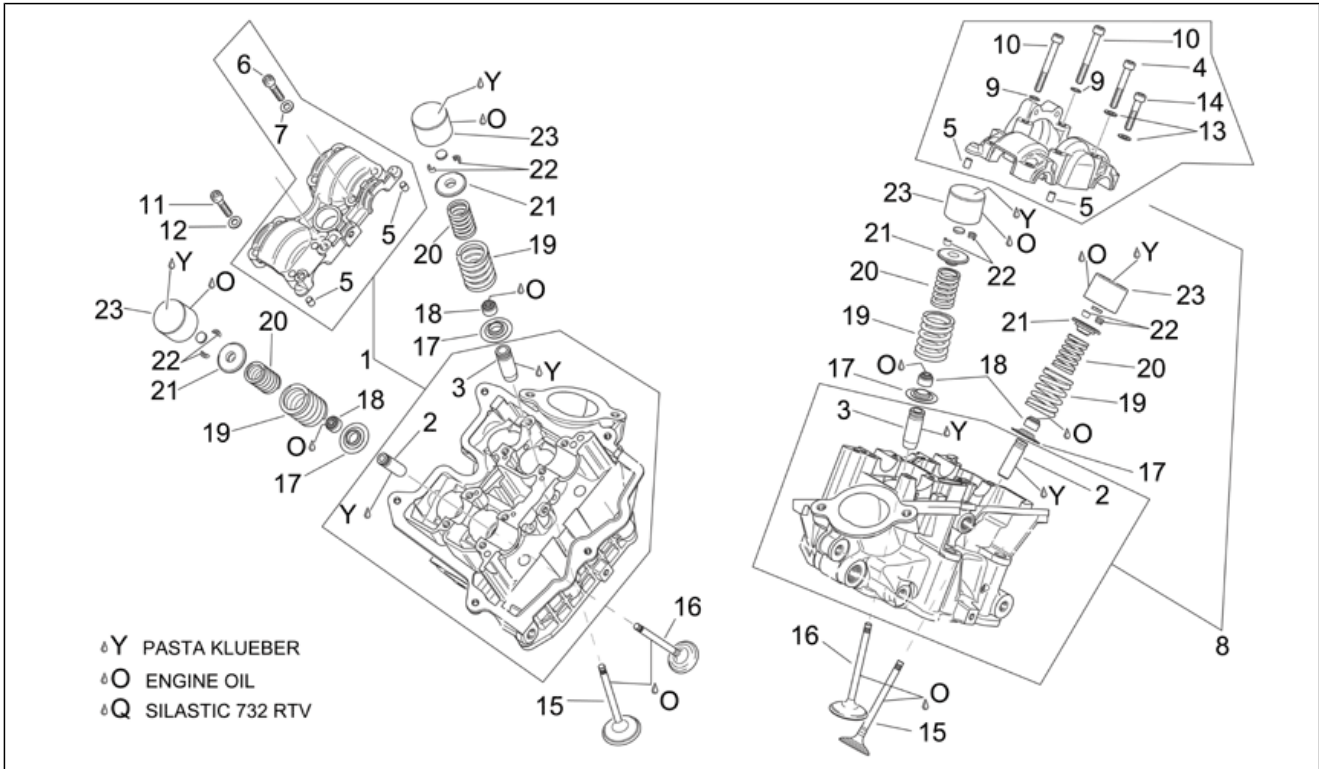

Group	ENGINE
Code	29.63
Description	Cylinder head and valves
Service	1

Pos.	Code	Description	Qty	Variants
17	AP0253965	Valve spring plate	8	
18	AP0230510	Valve stem seal	8	
19	AP0238211	Ext. valve spring	8	
20	AP0238201	Int. valve spring	8	
21	AP0253957	Valve spring plate	8	
22	AP0253645	Valve half-cone	16	
23	AP0253990	Valve lifter bucket	8