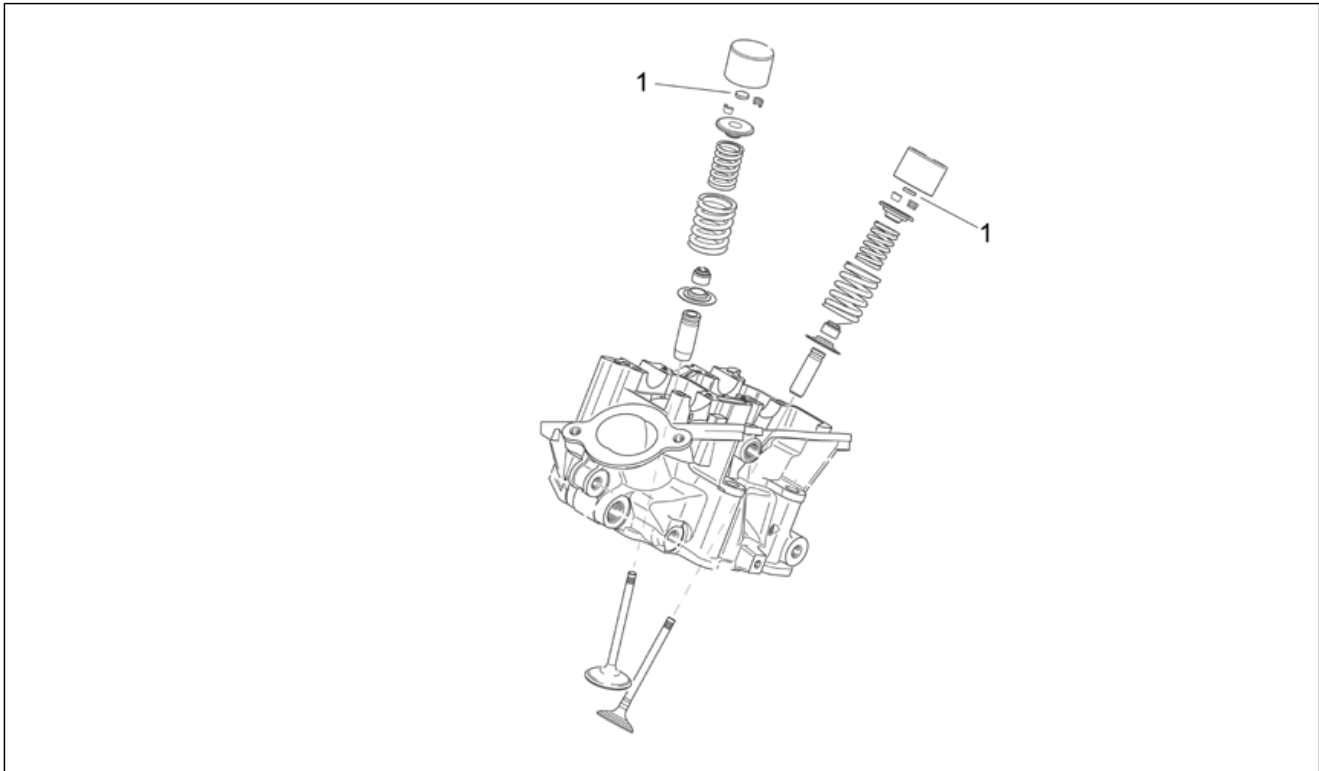

Group	ENGINE
Code	29.64
Description	Valves pads
Service	1

Pos.	Code	Description	Qty	Variants
1	AP0253974	Pad 2,3	1	
1	AP0253975	Pad 2,35	1	
1	AP0253976	Pad 2,4	1	
1	AP0253977	Pad 2,45	1	
1	AP0253978	Pad 2,5	1	
1	AP0253979	Pad 2,55	1	
1	AP0253980	Pad 2,6	1	
1	AP0253981	Pad 2,65	1	
1	AP0253982	Pad 2,7	1	
1	AP0253983	Pad 2,75	1	
1	AP0253984	Pad 2,8	1	
1	AP0253985	Pad 2,85	1	
1	AP0253986	Pad 2,9	1	
1	AP0253987	Pad 2,95	1	
1	AP0253988	Pad 3,00	1	
1	AP0253989	Pad 3,050	1	
1	AP0254030	Pad 2,325	1	
1	AP0254031	Pad 2,375	1	
1	AP0254032	Pad 2,425	1	
1	AP0254033	Pad 2,475	1	
1	AP0254034	Pad 2,525	1	
1	AP0254035	Pad 2,575	1	
1	AP0254036	Pad 2,625	1	
1	AP0254037	Pad 2,675	1	
1	AP0254038	Pad 2,725	1	
1	AP0254039	Pad 2,775	1	
1	AP0254040	Pad 2,825	1	
1	AP0254041	Pad 2,875	1