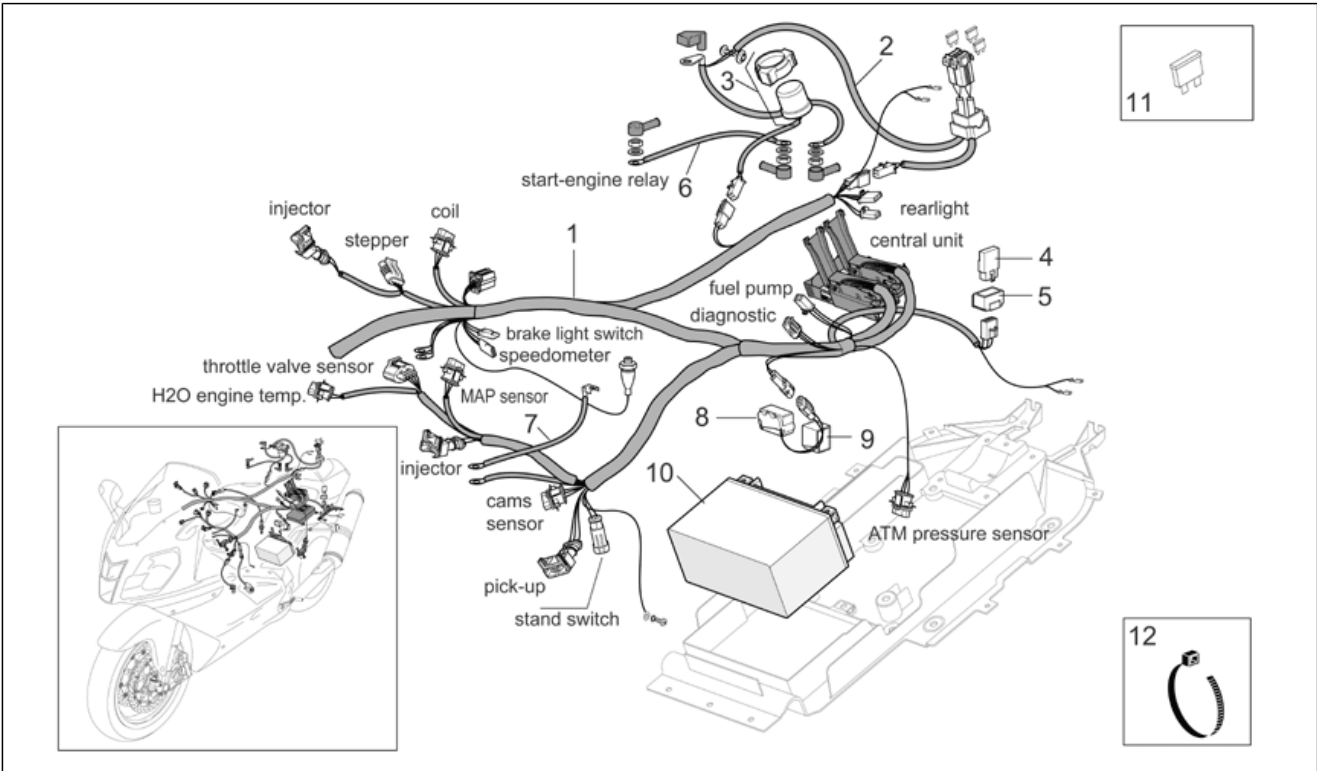

Group	FRAME
Code	28.54
Description	Electrical system II
Service	1

Pos.	Code	Description	Qty	Variants
1	AP8127150	Main wiring harness	1	Year:2005[5] Technical Specifications:RSV Mille "R" Version[R]
1	AP8127150	Main wiring harness	1	Year:2004[4]
1	AP8127150	Main wiring harness	1	Year:2005[5] Technical Specifications:Factory "R" RSV Version[FAC]
1	AP8127150	Main wiring harness	1	Technical Specifications:"Nera" Dream RSV Version[DRE]
1	AP8127635	Main wiring harness	1	Year:2005[5] Technical Specifications:Factory "R" RSV Version[FAC]
1	AP8127635	Main wiring harness	1	Year:2004[4]
1	AP8127635	Main wiring harness	1	Year:2005[5] Technical Specifications:RSV Mille "R" Version[R]
1	AP8127635	Main wiring harness	1	Year:2005[5] Technical Specifications:RSV Mille "R" Version[R]
1	AP8127681	Main wiring harness	1	Year:2005[5] Technical Specifications:RSV Mille "R" Version[R]
1	AP8127681	Main wiring harness	1	Year:2005[5] Technical Specifications:Factory "R" RSV Version[FAC]
1	AP8127681	Main wiring harness	1	Year:2006[6], 2007[7], 2008[8]
2	AP8127148	Wiring	1	
3	AP8112927	Relay 12V-150A	1	
4	AP8224462	Relay 12V/30A	3	
5	AP8220283	Rubber spacer *	3	
6	AP8127145	Relay-starter motor cable	1	
7	AP8127149	Ground-battery lead	1	
8	AP8124266	Inclination sensor	1	
9	AP8144046	Rubber sensor support	1	
10	AP8124748	Battery YTX12-BS	1	
11	AP8124273	Fuse 30a	2	
12	AP8120657	Hose clamp	3