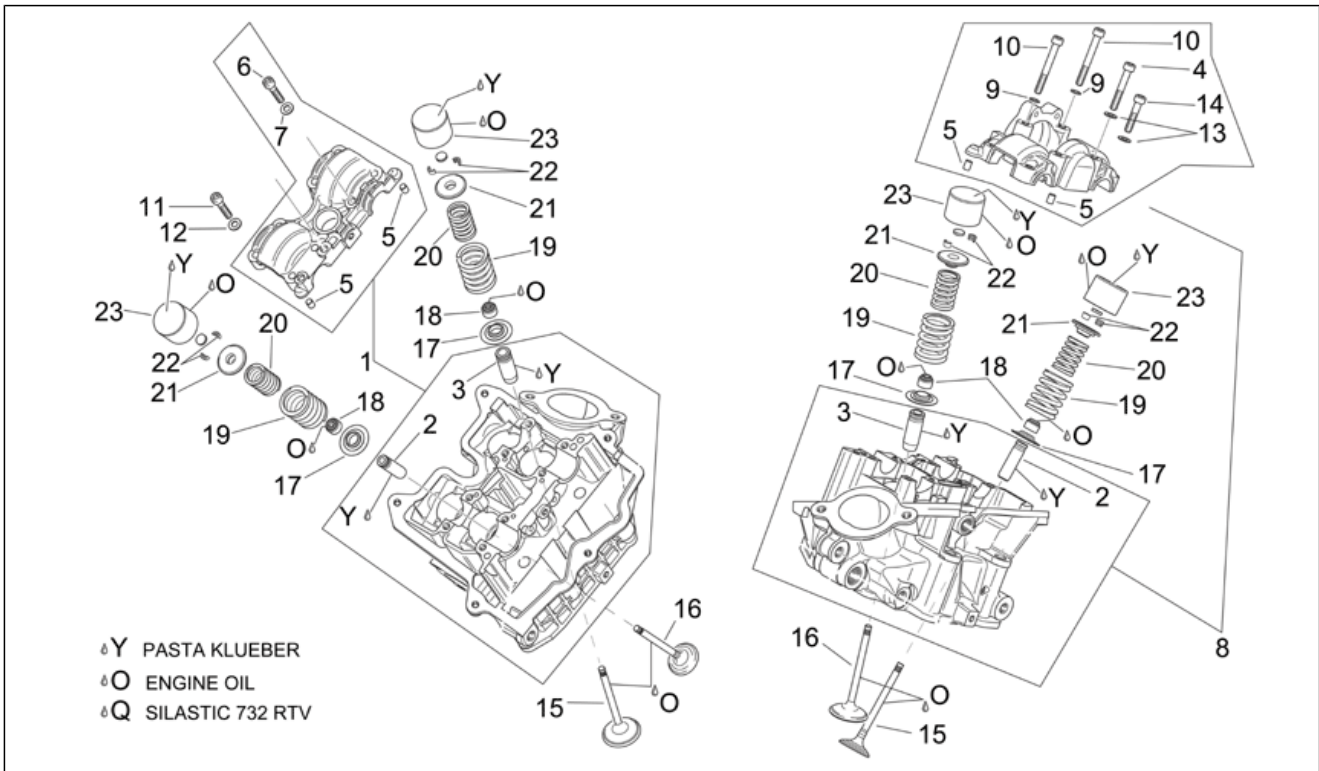

Group	ENGINE
Code	29.63
Description	Cylinder head and valves
Service	1

Pos.	Code	Description	Qty	Variants
1	AP0613465	Front cylinder head cpl.	1	Year:2004[4], 2005[5] Technical Specifications:Factory "R" RSV Version[FAC], RSV Mille "R" Version[R]
1	AP0623160	Front cylinder head cpl.	1	Year:2004[4] Technical Specifications:"Nera" Dream RSV Version[DRE]
1	AP0623365	Front cylinder head cpl.	1	Year:2006[6], 2007[7], 2008[8] Technical Specifications:Factory "R" RSV Version[FAC], RSV Mille "R" Version[R]
2	AP0253926	Exhaust valve guide	4	
3	AP0253921	Intake valve guide	4	
4	AP0241821	Hex socket screw M6x45	2	
5	AP0232210	Pin 6x8	2	
6	AP0840880	Hex socket screw M6x30	1	
7	AP0927945	Washer 6,2x12x1	1	
8	AP0613467	Rear cylinder head cpl.	1	Year:2004[4], 2005[5] Technical Specifications:Factory "R" RSV Version[FAC], RSV Mille "R" Version[R]
8	AP0623162	Rear cylinder head cpl.	1	Year:2004[4] Technical Specifications:"Nera" Dream RSV Version[DRE]
8	AP0623367	Rear cylinder head cpl.	1	Year:2006[6], 2007[7], 2008[8] Technical Specifications:Factory "R" RSV Version[FAC], RSV Mille "R" Version[R]
9	AP0927863	Washer 6,1x9,8x1	2	
10	AP0240331	Hex socket screw	2	
11	AP0840880	Hex socket screw M6x30	7	
12	AP0927945	Washer 6,2x12x1	7	
13	AP0927945	Washer 6,2x12x1	6	
14	AP0840880	Hex socket screw M6x30	4	
15	AP0254027	Exhaust valve 31mm	4	Year:2004[4], 2005[5]
15	AP0254870	Exhaust valve 33mm	4	Year:2006[6], 2007[7], 2008[8]
16	AP0254295	Intake valve 38 mm	4