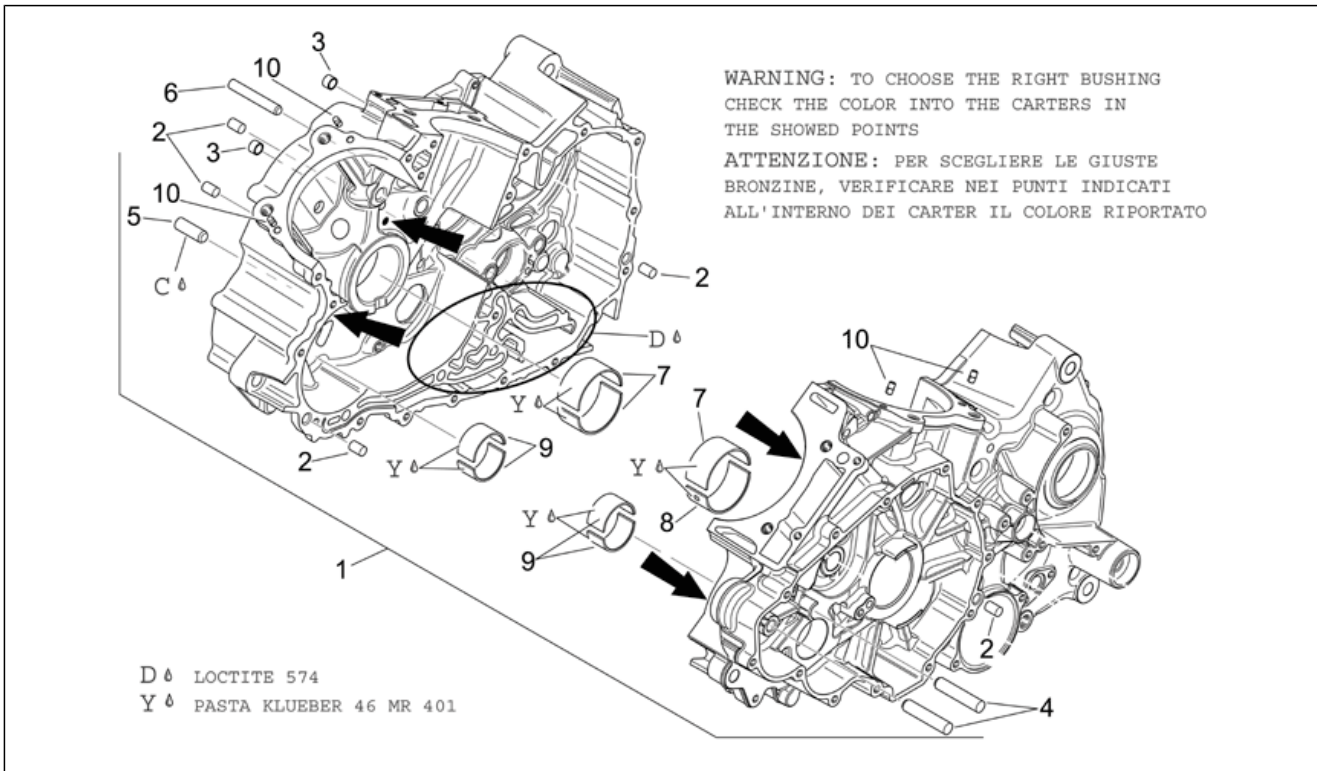

Group	ENGINE
Code	29.57
Description	Crankcases I
Service	1

Pos.	Code	Description	Qty	Variants
1	AP0296961	Crankcase assy	1	
2	AP0632010	Pin M8x12	5	
3	AP0929500	Pin 10x8	2	
4	AP0229301	Pin M6x50	2	
5	AP0929930	Pin	1	
6	AP0229385	Pin	1	
7	AP0233745	Bushing half-shell, blue	3	
7	AP0233746	Bushing half-shell, red	3	
7	AP0233748	Bushing half-shell, yellow	3	
8	AP0233740	Bushing half-shell, blue	1	
8	AP0233741	Bushing half-shell, red	1	
8	AP0233743	Bushing half-shell, yellow	1	
9	AP0233711	Bushing half-shell, blue	4	
9	AP0233820	Bushing half-shell, red	4	
9	AP0233822	Bushing half-shell, yellow	4	
10	AP0929650	Pin 5x10	4	