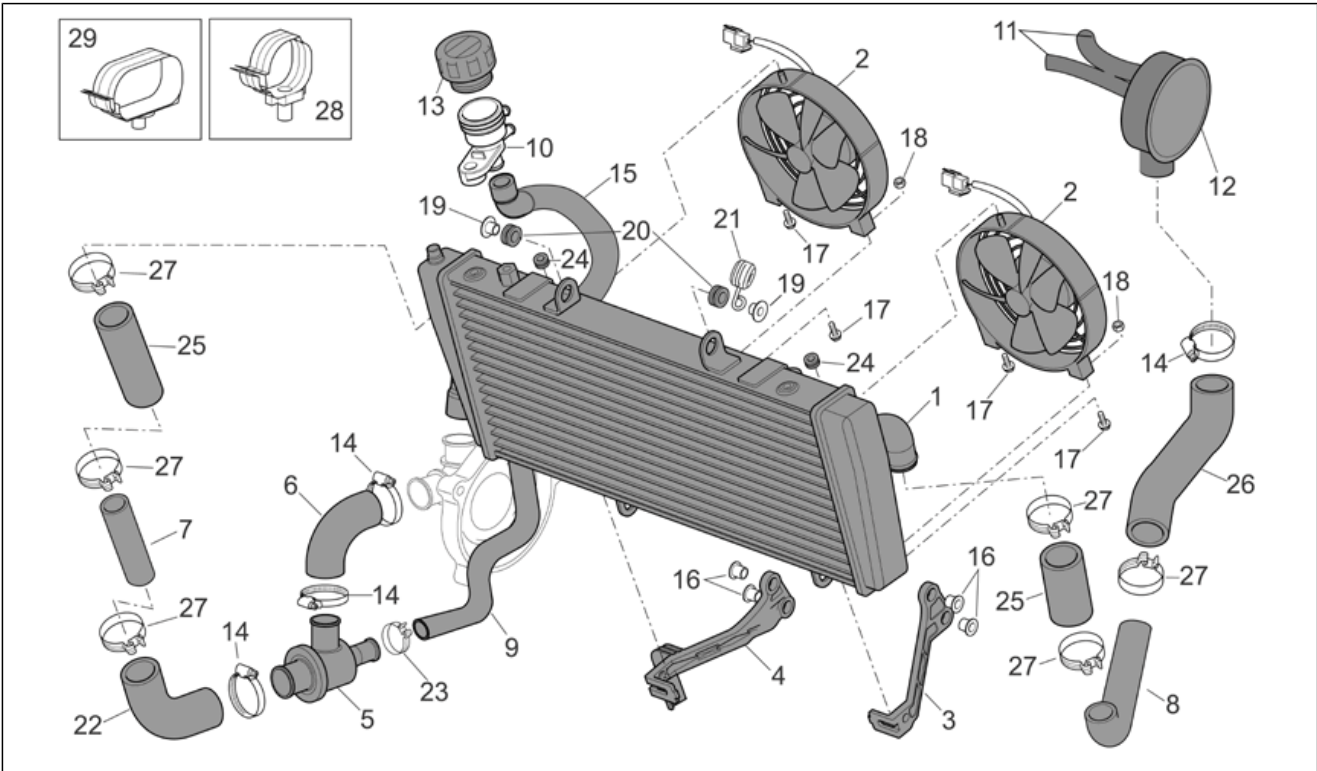

Group	FRAME
Code	28.33
Description	Cooling system
Service	1

Pos.	Code	Description	Qty	Variants
29	AP8120582	Cable-guide	1