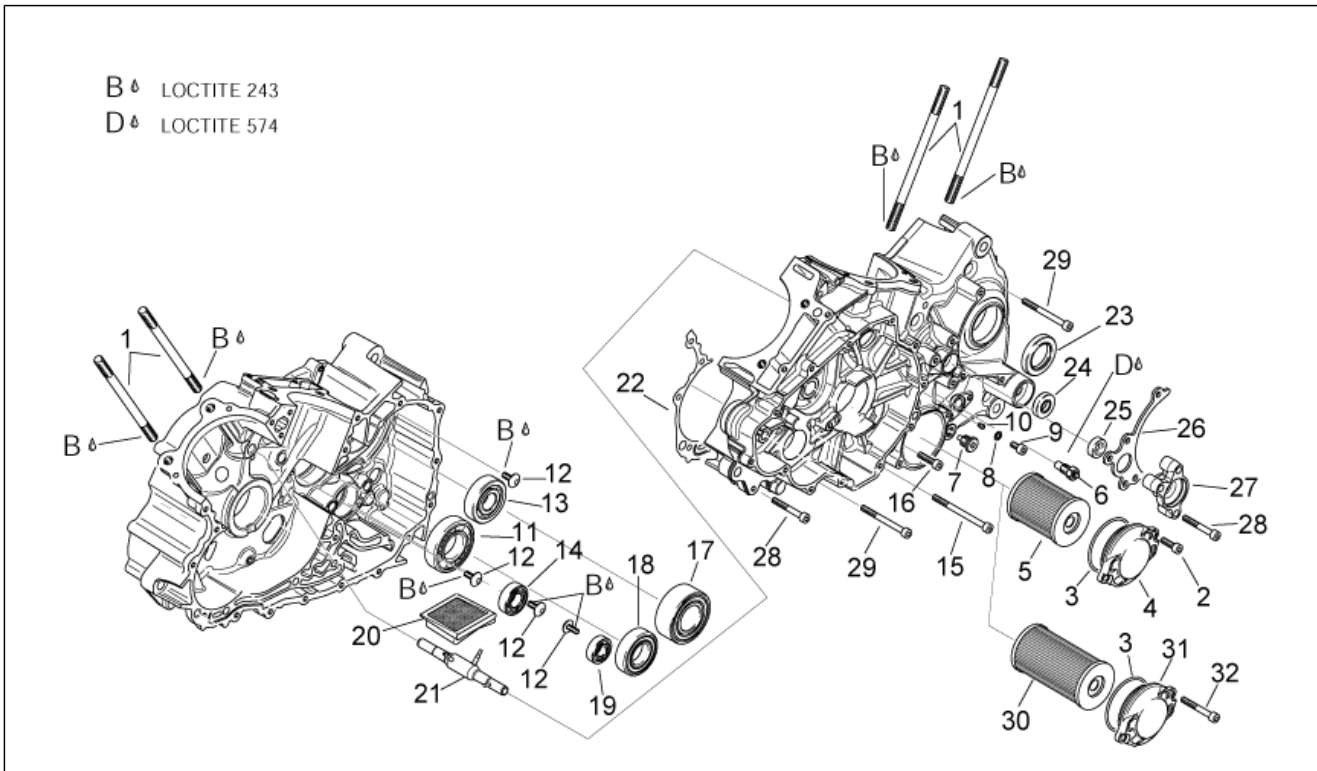

Group	ENGINE
Code	29.58
Description	Crankcases II
Service	1

Pos.	Code	Description	Qty	Variants
1	AP0241580	Stud bolt m10x171	8	
2	AP0241932	Hex socket screw	2	
3	AP0650500	O-ring 59,52x2,62	1	
4	AP0210415	Oil filter cover	1	
5	AP0256187	Oil filter	1	
6	AP0241854	Neutral indicator switch	1	
7	AP0241782	Magnetic drain plug M12x1,5	1	
8	AP0950141	Gasket ring 8x13	1	
9	AP0841521	Hex socket screw	1	
10	AP0268740	Jet 60	1	Year:2004[4], 2005[5]
10	AP0268751	Jet 40	1	Year:2006[6], 2007[7], 2008[8]
11	AP0932585	Ball bearing 6206	1	
12	AP0241531	Short head screw	4	
13	AP0832144	Ball bearing 6304	1	
14	AP0232625	Bearing 6003	1	
15	AP0241501	Hex socket screw M6x80	1	
16	AP0840880	Hex socket screw M6x30	1	
17	AP0632124	Angular bearing 3206	1	
18	AP0932428	Ball bearing 6205	1	
19	AP0932335	Ball bearing 16101	1	
20	AP0256497	Oil strainer	1	
21	AP0256529	Oil sprayer pipe	1	Year:2004[4], 2005[5], 2006[6], 2007[7], 2008[8]
22	AP0650337	Gasket	1	
23	AP0850050	Oil seal 40x47x7,5	1	
24	AP0250450	Oil seal 12x28x7	1	
25	AP0650320	Oil seal 11x22x7	1	
26	AP0236370	Chain guide	1	
27	AP0259500	Clutch disengagement flange	1