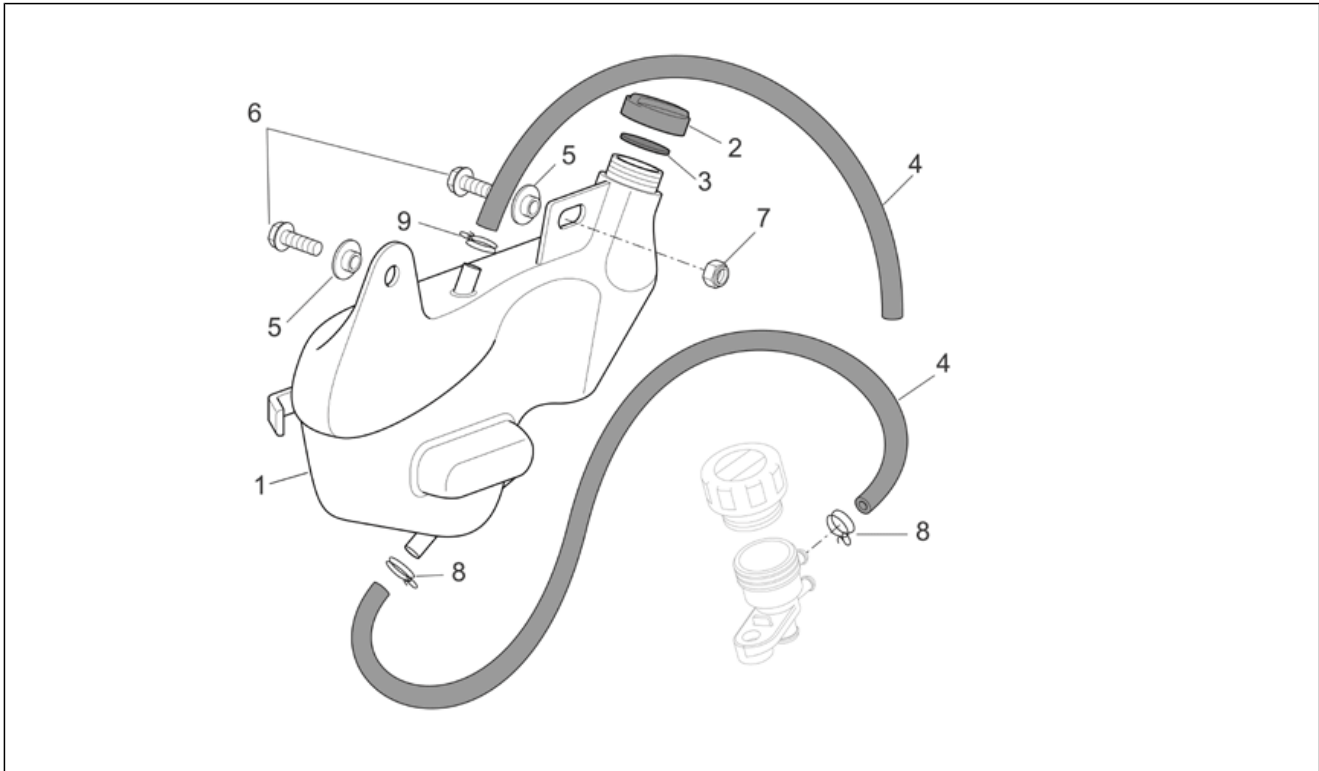

Group	FRAME
Code	28.34
Description	Expansion tank
Service	1

Pos.	Code	Description	Qty	Variants
1	AP8158147	Expansion tank	1	
2	AP8104124	Expansion tank plug	1	
3	AP8220191	Gasket	1	
4	AP8120952	Fuel pipe 5,5x10	1	
5	AP8221145	T bush *	2	
6	AP8152278	Screw w/ flange M6x16	2	
7	AP8150430	Low self-locking nut	1	
8	AP8102378	Hose clamp D11,3	1	
9	AP8101595	Hose clamp D10,1	1