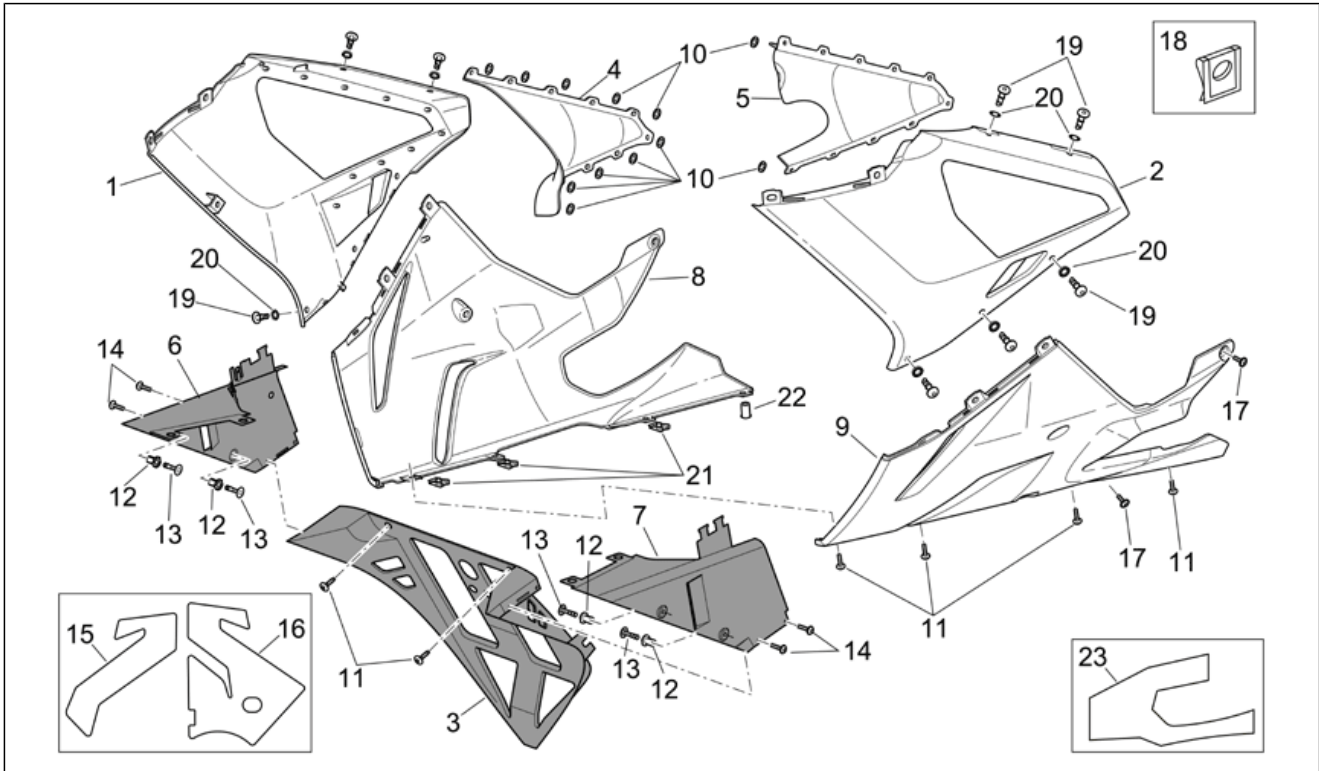

Group	FRAME
Code	28.21
Description	Front body - Fairings II
Service	1

Pos.	Code	Description	Qty	Variants
				Technical Specifications:With decals applied[D], Factory "R" RSV Version[FAC]
1	AP8184682	RH side panel upper v.blu	1	Year:2008[8] Vehicle colour:Planet Blue 2008 (s.t.860005)[blu] Technical Specifications:With decals applied[D]
1	AP8184701	RH side panel upper v.argento	1	Year:2008[8] Vehicle colour:Ice White 2008 (s.t.860006)[ice] Technical Specifications:With decals applied[D]
2	AP8179266	LH side panel upper, black	1	Year:2006[6] Vehicle colour:Aprilia black 2005-2006[a.blk] Technical Specifications:With decals applied[D], Factory "R" RSV Version[FAC], RSV Mille "R" Version[R]
2	AP8179454	LH side panel upper, red	1	Year:2006[6] Vehicle colour:Fluo Red 2005-2006[r.fluo] Technical Specifications:With decals applied[D], RSV Mille "R" Version[R]
2	AP8179464	LH side panel upper, white	1	Year:2006[6] Vehicle colour:Aprilia White 2006 (s.t.15178)[white] Technical Specifications:With decals applied[D], RSV Mille "R" Version[R]
2	AP8184319	LH side panel upper v.grigio	1	Year:2007[7], 2008[8] Vehicle colour:Aprilia Black 2007 (s.t.853153)[black], Aprilia Black 2008 (s.t.859822)[black08] Technical Specifications:With decals applied[D], Factory "R" RSV Version[FAC], RSV Mille "R" Version[R]
2	AP8184336	LH side panel upper v.grigio	1	Year:2007[7] Vehicle colour:Platinum Grey 2007 (s.t.853154)[grey] Technical Specifications:With decals applied[D], Factory "R" RSV Version[FAC], RSV Mille "R" Version[R]
2	AP8184336	LH side panel upper v.grigio	1	Year:2008[8] Vehicle colour:Platinum Grey 2007 (s.t.853154)[grey] Technical Specifications:With decals applied[D], RSV Mille "R" Version[R]
2	AP8184353	LH side panel upper, red	1	Year:2007[7] Vehicle colour:Bol D'or 2007 (s.t.853155)[bol dor]