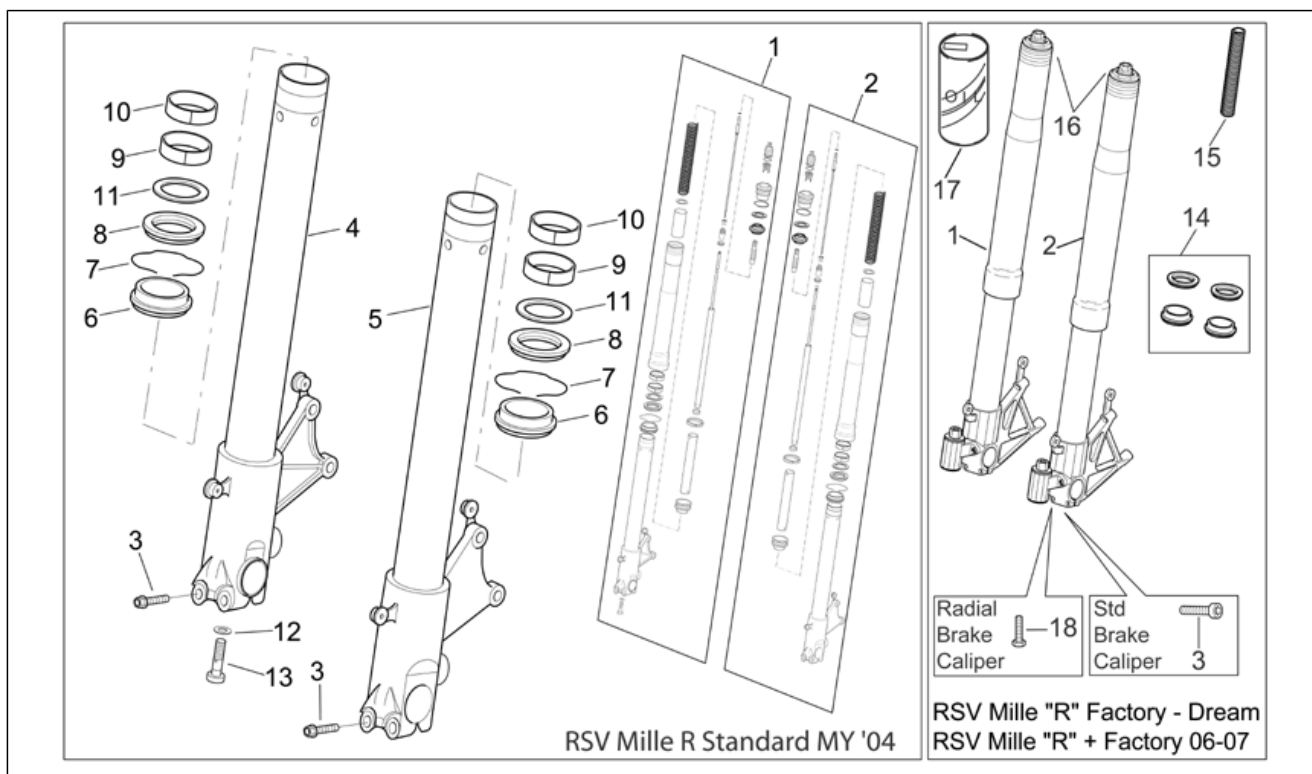

Group	FRAME
Code	28.13
Description	Fron fork II
Service	1

Pos.	Code	Description	Qty	Variants
9	AP8123827	Bush D.47,1xd.43xh.20	2	Year:2004[4] Technical Specifications:RSV Mille "R" Version[R], For standard brake caliper[sc]
10	AP8123828	Bush D.44,5xd.41,1xh.20	2	Year:2004[4] Technical Specifications:RSV Mille "R" Version[R], For standard brake caliper[sc]
11	AP8123826	Ring	2	Year:2004[4] Technical Specifications:RSV Mille "R" Version[R], For standard brake caliper[sc]
12	AP8123811	Special washer	2	Year:2004[4] Technical Specifications:RSV Mille "R" Version[R], For standard brake caliper[sc]
13	AP8123812	screw M10x1,5	2	Year:2004[4] Technical Specifications:RSV Mille "R" Version[R], For standard brake caliper[sc]
14	AP8123975	Front fork revision kit	1	Year:2006[6], 2007[7], 2008[8] Technical Specifications:For radial brake caliper[rc]
14	AP8123975	Front fork revision kit	1	Year:2004[4], 2005[5] Technical Specifications:"Nera" Dream RSV Version[DRE], Factory "R" RSV Version[FAC], For radial brake caliper[rc]
15	AP8163057	Spring	2	Year:2004[4], 2005[5] Technical Specifications:"Nera" Dream RSV Version[DRE], Factory "R" RSV Version[FAC], For radial brake caliper[rc]
15	AP8163057	Spring	2	Year:2006[6], 2007[7], 2008[8] Technical Specifications:For radial brake caliper[rc]
16	AP8123977	Plug cpl.	2	Year:2006[6], 2007[7], 2008[8] Technical Specifications:For radial brake caliper[rc]
16	AP8123977	Plug cpl.	2	Year:2004[4], 2005[5] Technical Specifications:"Nera" Dream RSV Version[DRE], Factory "R" RSV Version[FAC], For radial brake caliper[rc]
17	AP8116071	Front fork oil 1 lt.	1	Year:2004[4], 2005[5] Technical Specifications:"Nera" Dream RSV Version[DRE], Factory "R" RSV Version[FAC], For radial brake caliper[rc]