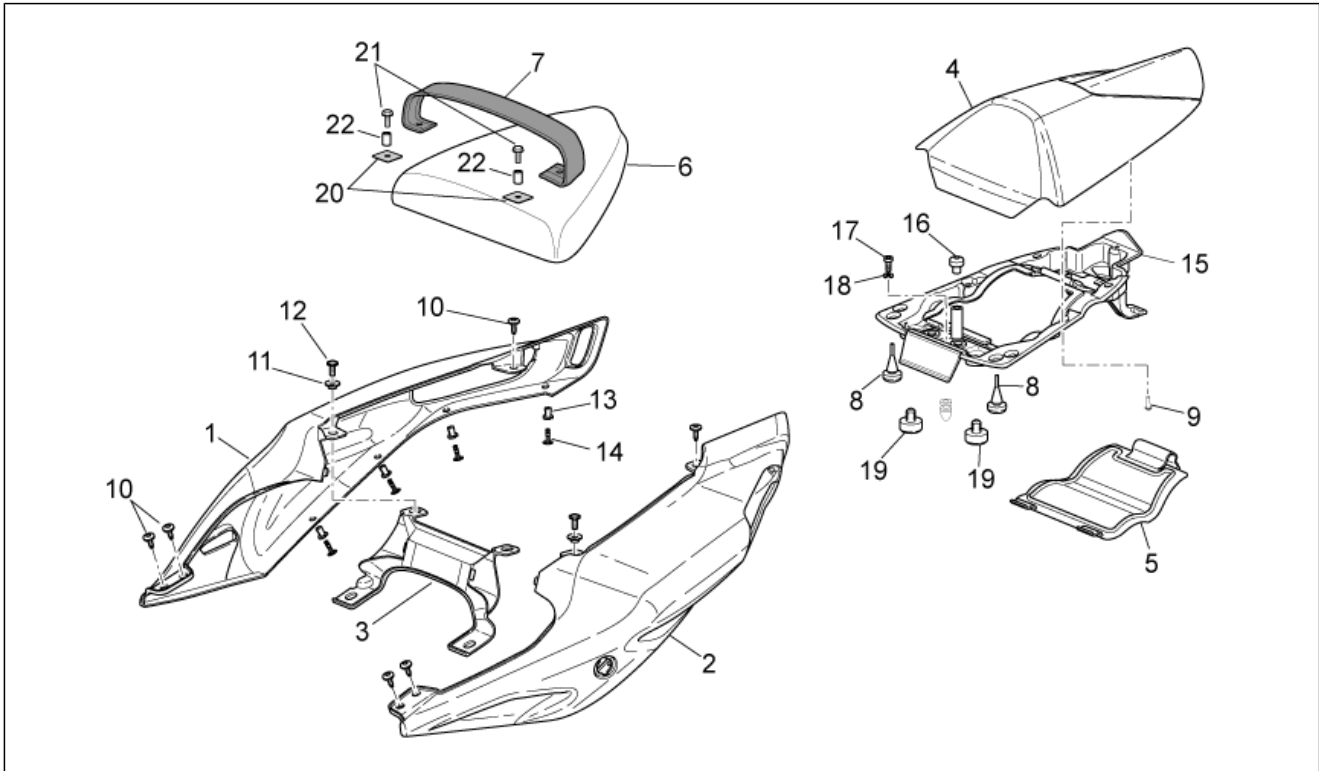

Group	FRAME
Code	28.26
Description	Rear body - Rear fairing II
Service	1

Pos.	Code	Description	Qty	Variants
4	AP8184708	Seat cover, white	1	Year:2008[8] Vehicle colour:Ice White 2008 (s.t.860006)[ice] Technical Specifications:With decals applied[D], RSV Mille "R" Version[R]
5	AP8158138	Door	1	Year:2006[6], 2007[7], 2008[8]
6	AP8129467	Rear saddle, black	1	Year:2007[7], 2008[8] Vehicle colour:Aprilia Black 2008 (s.t.859822)[black08], Planet Blue 2008 (s.t.860005)[blu], Bol D'or 2007 (s.t.853155)[bol dor], Ice White 2008 (s.t.860006)[ice] Technical Specifications:RSV Mille "R" Version[R]
6	AP8129467	Rear saddle, black	1	Year:2006[6] Vehicle colour:Aprilia black 2005-2006[a.blk], Aprilia White 2006 (s.t.15178)[white] Technical Specifications:RSV Mille "R" Version[R]
6	AP8129467	Rear saddle, black	1	Year:2007[7], 2008[8] Vehicle colour:Dark Lion 2007 (s.t.853378)[dark] Technical Specifications:Factory "R" RSV Version[FAC]
6	AP8129467	Rear saddle, black	1	Year:2006[6] Vehicle colour:Aprilia black 2005-2006[a.blk] Technical Specifications:Factory "R" RSV Version[FAC]
6	AP8129474	Rear saddle, red	1	Year:2008[8] Vehicle colour:Platinum Grey 2007 (s.t.853154)[grey] Technical Specifications:RSV Mille "R" Version[R]
6	AP8129474	Rear saddle, red	1	Year:2007[7] Vehicle colour:Aprilia black 2005-2006[a.blk], Platinum Grey 2007 (s.t.853154)[grey] Technical Specifications:RSV Mille "R" Version[R]
6	AP8129474	Rear saddle, red	1	Year:2007[7] Vehicle colour:Red Lion 2007 (s.t.853379)[red] Technical Specifications:Factory "R" RSV Version[FAC]
6	AP8129474	Rear saddle, red	1	Year:2006[6] Vehicle colour:Fluo Red 2005-2006[r.fluo] Technical Specifications:RSV Mille "R" Version[R]
7	AP8129468	Pillion seat strap, black	1	Year:2006[6]