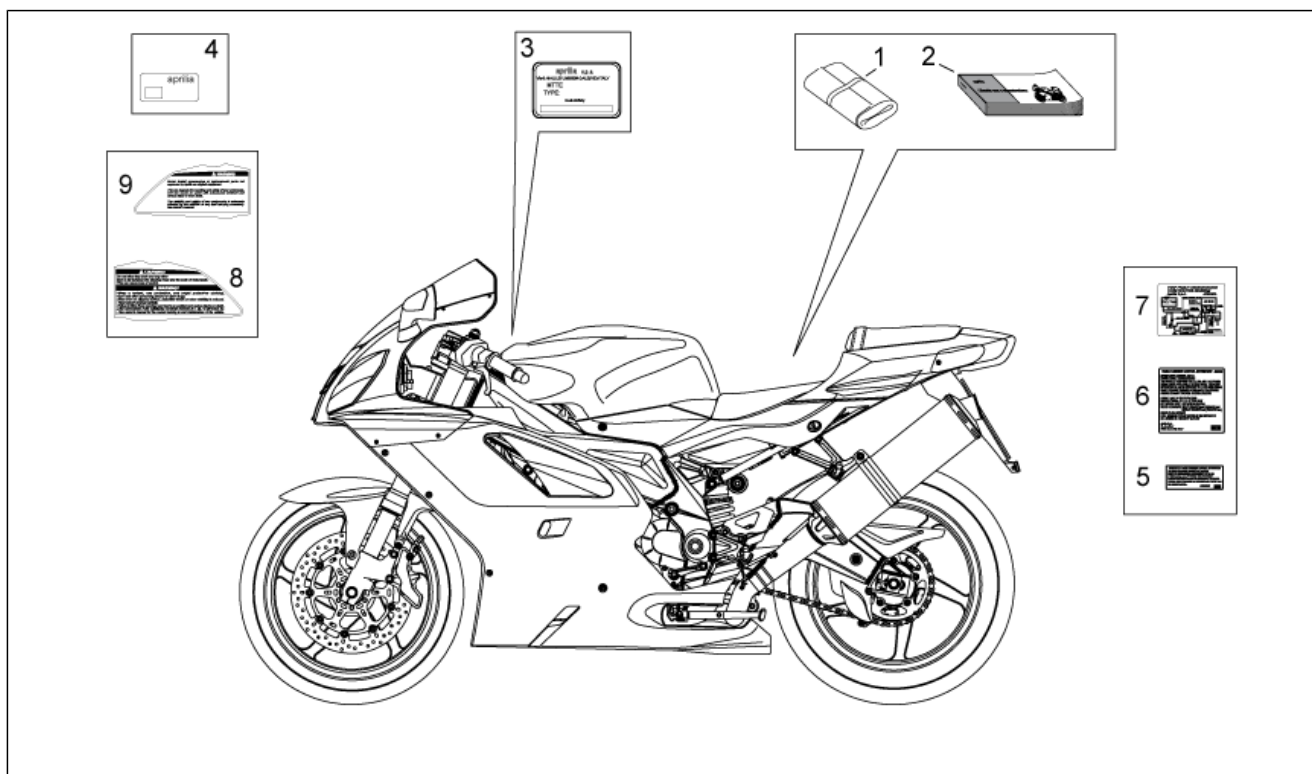

Group	FRAME
Code	28.56
Description	Plate set and handbooks
Service	1

Pos.	Code	Description	Qty	Variants
				Technical Specifications:"Nera" Dream RSV Version[DRE]
3	AP8166739	Constructor dataplate	1	Year:2006[6] Country:Canadian[CN], United States of America[USA] Technical Specifications:Factory "R" RSV Version[FAC], RSV Mille "R" Version[R]
3	AP8166852	Constructor dataplate	1	Year:2006[6] Country:B, GR, E, F, I, NL[EU], Japan[JJ], Mexico[ME], Great Britain[UK] Technical Specifications:Factory "R" RSV Version[FAC], RSV Mille "R" Version[R]
3	AP8167547	Constructor dataplate	1	Year:2004[4], 2005[5] Country:B, GR, E, F, I, NL[EU], Japan[JJ], Mexico[ME], Great Britain[UK] Technical Specifications:Factory "R" RSV Version[FAC], RSV Mille "R" Version[R]
3	AP8177594	Constructor dataplate	1	Year:2004[4], 2005[5] Country:United States of America[USA] Technical Specifications:RSV Mille "R" Version[R]
3	AP8177596	Constructor dataplate	1	Year:2004[4], 2005[5] Country:United States of America[USA] Technical Specifications:"Nera" Dream RSV Version[DRE], Factory "R" RSV Version[FAC]
3	AP8177737	Constructor dataplate	1	Year:2004[4], 2005[5] Country:Australia[AA]
3	AP8177738	Constructor dataplate	1	Year:2004[4], 2005[5] Country:Canadian[CN] Technical Specifications:RSV Mille "R" Version[R]
3	AP8177975	Constructor dataplate	1	Year:2004[4], 2005[5] Country:Canadian[CN] Technical Specifications:Factory "R" RSV Version[FAC]
4	AP8177739	ECE dataplate	1	Country:Australia[AA], Canadian[CN], B, GR, E, F, I, NL[EU], Japan[JJ], Mexico[ME], Great Britain[UK]
5	AP8166912	Noise emission sticker	1	Year:2006[6] Country:Australia[AA]