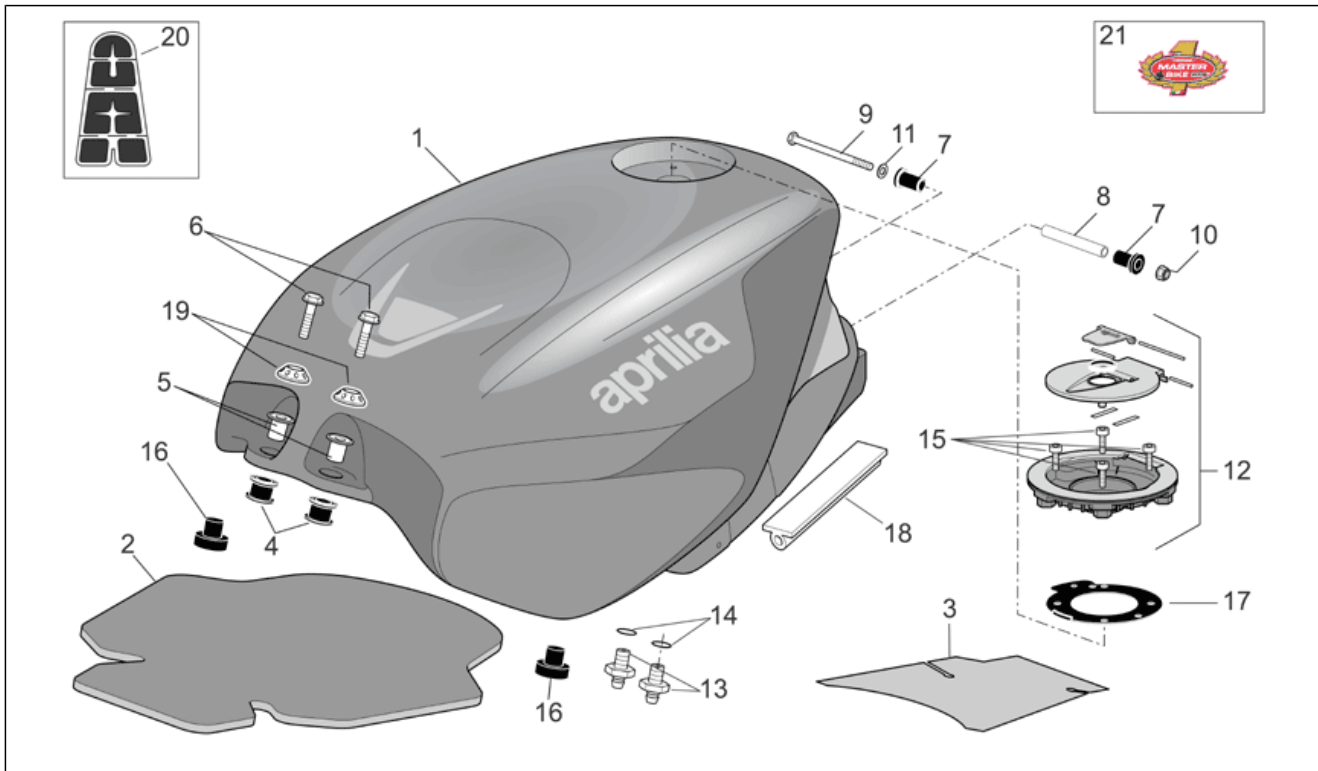

Group	FRAME
Code	28.22
Description	Fuel tank
Service	1

Pos.	Code	Description	Qty	Variants
1	AP8178447	Fuel tank, red	1	Year:2004[4] Vehicle colour:Fluo Red 2004[r] Country:B, GR, E, F, I, NL[EU], Japan[J], Mexico[ME], Great Britain[UK] Technical Specifications:Factory "R" RSV Version[FAC], See technical communication 33/2003[TC33]
1	AP8178903	Fuel tank, black	1	Year:2005[5] Vehicle colour:Aprilia black 2005-2006[a.blk] Technical Specifications:Factory "R" RSV Version[FAC], RSV Mille "R" Version[R]
1	AP8178915	Fuel tank, black	1	Year:2005[5] Vehicle colour:Aprilia black 2005-2006[a.blk] Country:Canadian[CN], United States of America[USA] Technical Specifications:Factory "R" RSV Version[FAC], RSV Mille "R" Version[R]
1	AP8178941	Fuel tank, red	1	Year:2005[5] Vehicle colour:Fluo Red 2005-2006[r.fluo] Technical Specifications:Factory "R" RSV Version[FAC], RSV Mille "R" Version[R]
1	AP8178942	Fuel tank, red	1	Year:2005[5] Vehicle colour:Fluo Red 2005-2006[r.fluo] Country:Canadian[CN], United States of America[USA] Technical Specifications:Factory "R" RSV Version[FAC], RSV Mille "R" Version[R]
1	AP8178955	Fuel tank, silver	1	Year:2005[5] Vehicle colour:Silver Mirror 2005[s.mir] Technical Specifications:Factory "R" RSV Version[FAC], RSV Mille "R" Version[R]
1	AP8178956	Fuel tank, grey	1	Year:2005[5] Vehicle colour:Silver Mirror 2005[s.mir] Country:Canadian[CN], United States of America[USA] Technical Specifications:Factory "R" RSV Version[FAC], RSV Mille "R" Version[R]
1	AP8179272	Fuel tank, black	1	Year:2006[6] Vehicle colour:Aprilia black 2005-2006[a.blk]