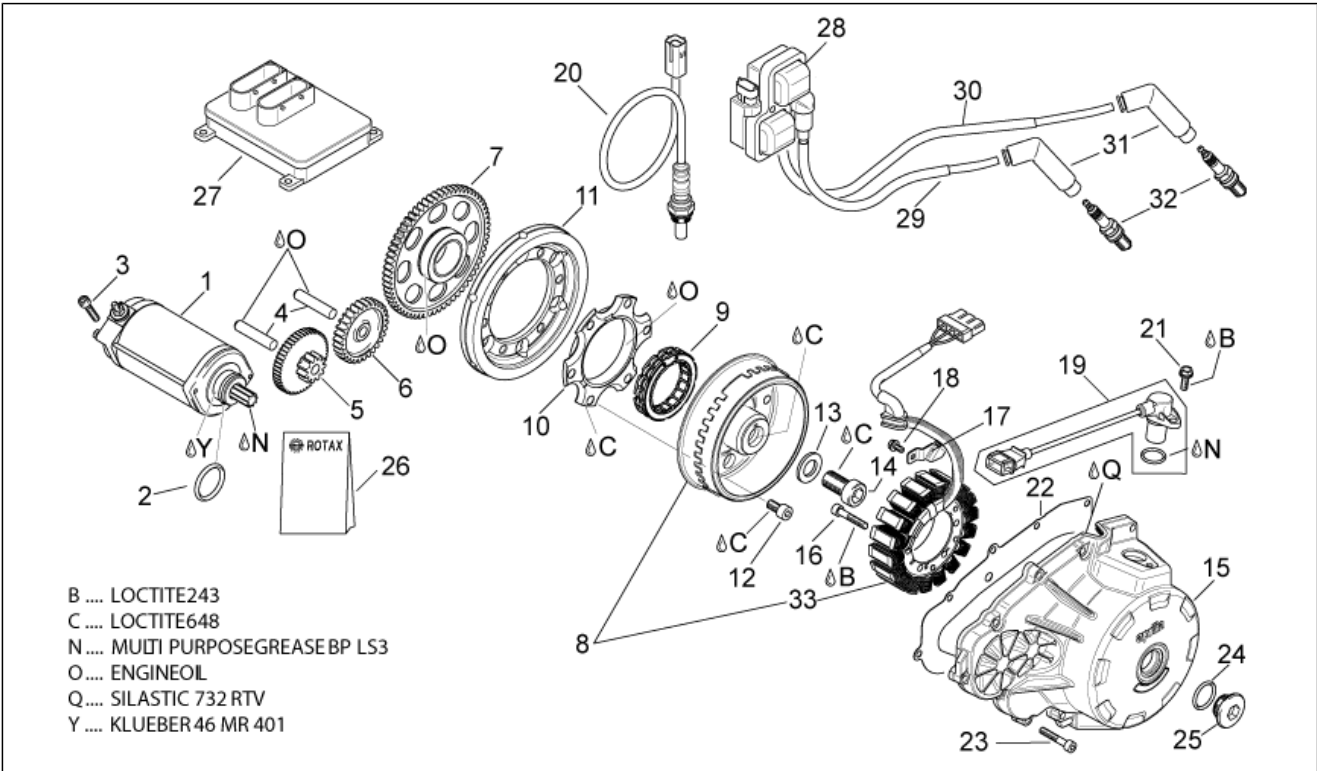

Group	ENGINE
Code	29.72
Description	Ignition unit
Service	1

Pos.	Code	Description	Qty	Variants
29	AP0266140	HT wire	1	
30	AP0266145	HT wire	1	
31	AP0265246	Int.sparkplug cap	2	
32	AP0297942	Spark plug DCPR9E	2	
33	AP0685330	Stator	1