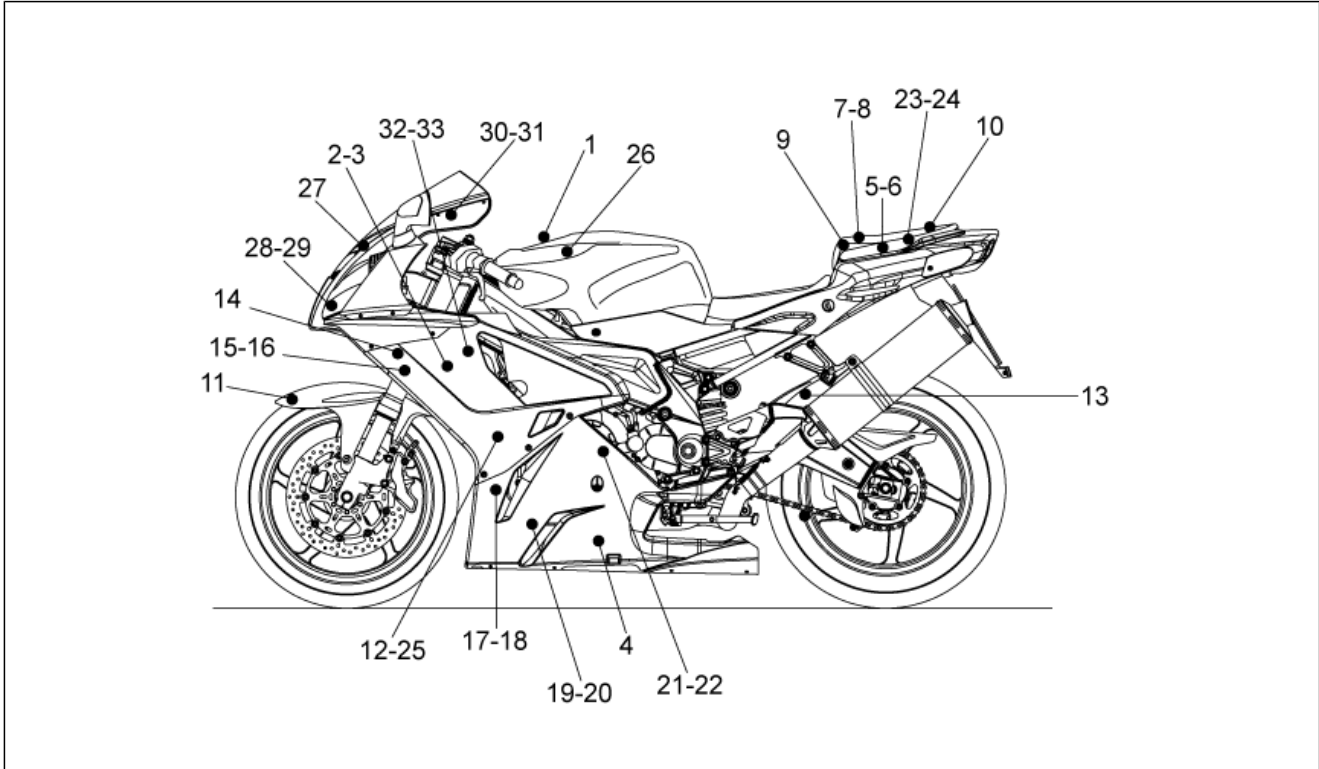

Group	FRAME
Code	28.77
Description	Decal My 07
Service	1

Pos.	Code	Description	Qty	Variants
8	853207	LH decal numbers	1	Year:2007[7], 2008[8] Vehicle colour:Platinum Grey 2007 (s.t.853154)[grey] Technical Specifications:RSV Mille "R" Version[R]
8	853289	LH decal numbers	1	Year:2007[7] Vehicle colour:Bol D'or 2007 (s.t.853155)[bol dor] Technical Specifications:RSV Mille "R" Version[R]
8	860099	LH decal numbers	1	Year:2008[8] Vehicle colour:Ice White 2008 (s.t.860006)[ice] Technical Specifications:RSV Mille "R" Version[R]
9	852583	Saddle cover decal Aprilia	1	Year:2007[7] Vehicle colour:Red Lion 2007 (s.t.853379)[red] Technical Specifications:Factory "R" RSV Version[FAC]
9	852784	Saddle cover decal Aprilia	1	Year:2007[7] Vehicle colour:Dark Lion 2007 (s.t.853378)[dark] Technical Specifications:Factory "R" RSV Version[FAC]
9	853192	Saddle cover decal Aprilia	1	Year:2007[7], 2008[8] Vehicle colour:Aprilia black 2005-2006[a.blk], Aprilia Black 2008 (s.t.859822)[black08], Bol D'or 2007 (s.t.853155)[bol dor] Technical Specifications:RSV Mille "R" Version[R]
9	853208	Saddle cover decal Aprilia	1	Year:2007[7], 2008[8] Vehicle colour:Platinum Grey 2007 (s.t.853154)[grey] Technical Specifications:RSV Mille "R" Version[R]
9	854560	Saddle cover decal	1	Year:2008[8] Vehicle colour:Dark Lion 2007 (s.t.853378)[dark] Technical Specifications:Factory "R" RSV Version[FAC]
9	860083	Saddle cover decal	1	Year:2008[8] Vehicle colour:Planet Blue 2008 (s.t.860005)[blu] Technical Specifications:RSV Mille "R" Version[R]
9	860100	Saddle cover decal	1	Year:2008[8] Vehicle colour:Ice White 2008 (s.t.860006)[ice] Technical Specifications:RSV Mille "R" Version[R]
10	852586	Decal Agip	1	Year:2007[7]
11	852578	Front mudguard decal Aprilia	1	Year:2008[8]