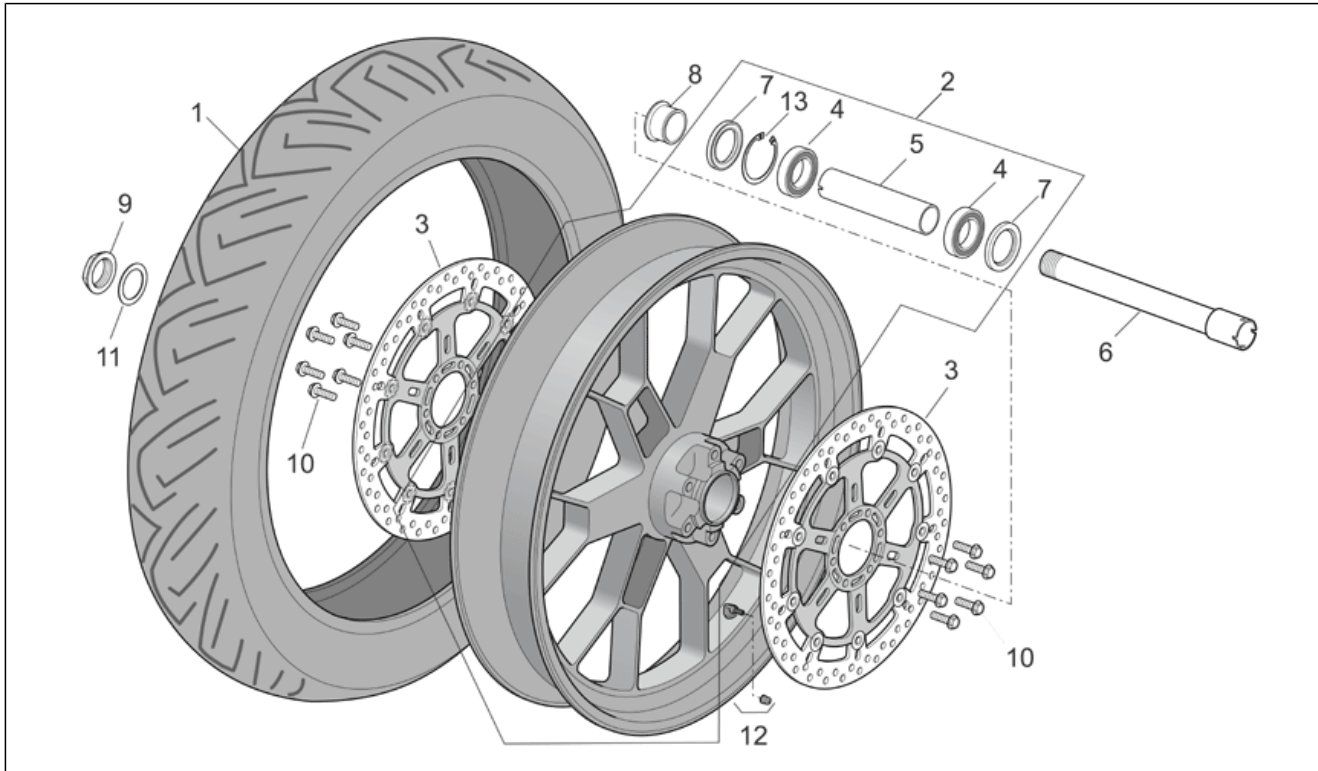

Group	FRAME
Code	28.42
Description	Front wheel Factory - Dream I
Service	1

Pos.	Code	Description	Qty	Variants
				Technical Specifications:"Nera" Dream RSV Version[DRE], Factory "R" RSV Version[FAC]
9	AP8152335	Wheel spindle nut	1	Year:2004[4], 2005[5], 2006[6] Technical Specifications:"Nera" Dream RSV Version[DRE], Factory "R" RSV Version[FAC]
9	AP8152335	Wheel spindle nut	1	Year:2007[7], 2008[8] Technical Specifications:Factory "R" RSV Version[FAC], RSV Mille "R" Version[R]
10	AP8152286	Screw w/ flange M8x20	12	Year:2007[7], 2008[8] Technical Specifications:Factory "R" RSV Version[FAC], RSV Mille "R" Version[R]
10	AP8152286	Screw w/ flange M8x20	12	Year:2004[4], 2005[5], 2006[6] Technical Specifications:"Nera" Dream RSV Version[DRE], Factory "R" RSV Version[FAC]
11	AP8152323	Washer 25,2x36x1	1	Year:2007[7], 2008[8] Technical Specifications:Factory "R" RSV Version[FAC], RSV Mille "R" Version[R]
11	AP8152323	Washer 25,2x36x1	1	Year:2004[4], 2005[5], 2006[6] Technical Specifications:"Nera" Dream RSV Version[DRE], Factory "R" RSV Version[FAC]
12	AP8104728	Tubeless tyre valve 90°	1	Year:2004[4], 2005[5], 2006[6] Technical Specifications:"Nera" Dream RSV Version[DRE], Factory "R" RSV Version[FAC]
12	AP8104728	Tubeless tyre valve 90°	1	Year:2007[7], 2008[8] Technical Specifications:Factory "R" RSV Version[FAC], RSV Mille "R" Version[R]
13	AP8125842	Snap ring d47	1	Year:2004[4], 2005[5], 2006[6] Technical Specifications:"Nera" Dream RSV Version[DRE], Factory "R" RSV Version[FAC]
13	AP8125842	Snap ring d47	1	Year:2007[7], 2008[8] Technical Specifications:Factory "R" RSV Version[FAC], RSV Mille "R" Version[R]