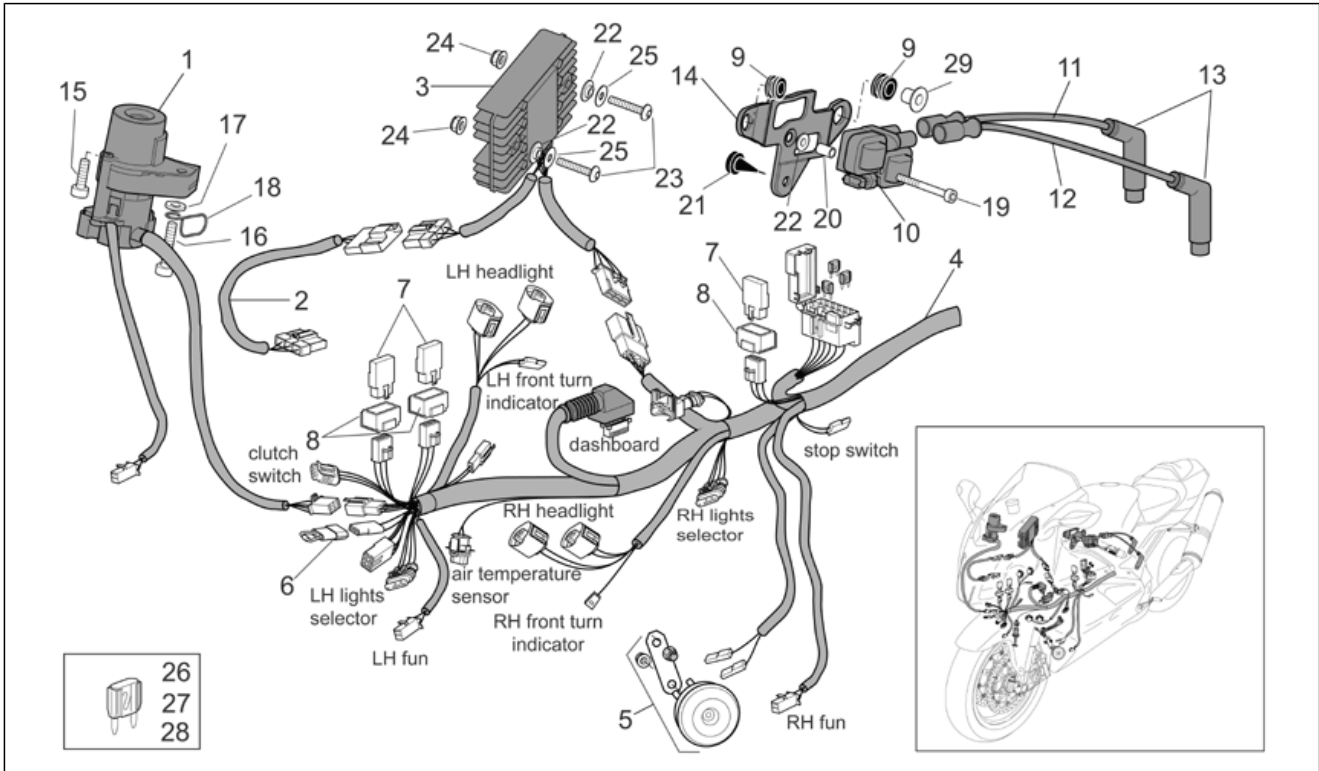

Group	FRAME
Code	28.53
Description	Electrical system I
Service	1

Pos.	Code	Description	Qty	Variants
14	AP8134889	Coil holder	1	
15	AP8150351	Shear rivet M8x40	1	Technical Specifications:"Nera" Dream RSV Version[DRE]
15	AP8152238	Shear rivet M8x28	1	Technical Specifications:Factory "R" RSV Version[FAC], RSV Mille "R" Version[R]
16	AP8150046	Hex socket screw M8x55	1	Technical Specifications:"Nera" Dream RSV Version[DRE]
16	AP8150164	Hex socket screw M8x45	1	Technical Specifications:Factory "R" RSV Version[FAC], RSV Mille "R" Version[R]
17	AP8221171	Spacer *	1	
18	AP8120428	Cable-guide	1	
19	AP8150202	Hex socket screw M6x50	1	
19	AP8121020	Spacer 6,5x10x19*	1	
21	AP8220238	Rubber spacer	1	
22	AP8121075	T bush *	3	
23	AP8152128	Hex socket screw M6x30	2	
24	AP8152299	Self-locking nut M6	2	
25	AP8150179	Washer 6,6x18*	2	
26	AP8176099	Fuse	3	
27	AP8176100	Fuse	1	
28	AP8127345	Fuse 15A	2	
29	AP8121075	T bush *	1