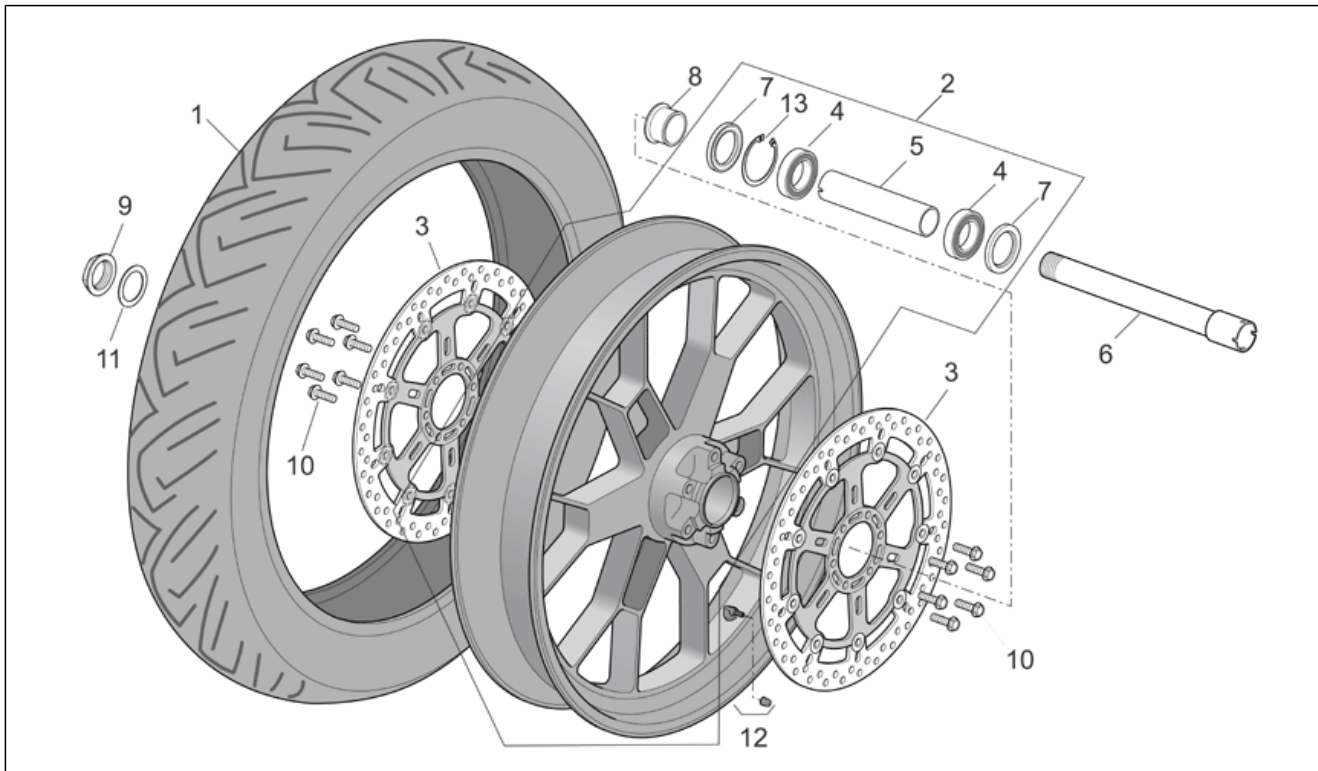

Group	FRAME
Code	28.42
Description	Front wheel Factory - Dream I
Service	1

Pos.	Code	Description	Qty	Variants
3	AP8113926	Front brake disc 320	2	Year:2004[4], 2005[5], 2006[6] Technical Specifications:Brembo[B], "Nera" Dream RSV Version[DRE], Factory "R" RSV Version[FAC]
3	AP8133751	Front brake disc	2	Year:2004[4], 2005[5], 2006[6] Technical Specifications:"Nera" Dream RSV Version[DRE], Factory "R" RSV Version[FAC], Unisunstar[U]
4	AP8110094	Bearing 25x47x12	2	Year:2007[7], 2008[8] Technical Specifications:Factory "R" RSV Version[FAC], RSV Mille "R" Version[R]
4	AP8110094	Bearing 25x47x12	2	Year:2004[4], 2005[5], 2006[6] Technical Specifications:"Nera" Dream RSV Version[DRE], Factory "R" RSV Version[FAC]
5	AP8125843	Internal spacer	1	Year:2007[7], 2008[8] Technical Specifications:Factory "R" RSV Version[FAC], RSV Mille "R" Version[R]
5	AP8125843	Internal spacer	1	Year:2004[4], 2005[5], 2006[6] Technical Specifications:"Nera" Dream RSV Version[DRE], Factory "R" RSV Version[FAC]
6	AP8125827	Front wheel spindle	1	Year:2007[7], 2008[8] Technical Specifications:Factory "R" RSV Version[FAC], RSV Mille "R" Version[R]
6	AP8125827	Front wheel spindle	1	Year:2004[4], 2005[5], 2006[6] Technical Specifications:"Nera" Dream RSV Version[DRE], Factory "R" RSV Version[FAC]
7	AP8125841	Gasket ring 30x47x7	2	Year:2004[4], 2005[5], 2006[6] Technical Specifications:"Nera" Dream RSV Version[DRE], Factory "R" RSV Version[FAC]
7	AP8125841	Gasket ring 30x47x7	2	Year:2007[7], 2008[8] Technical Specifications:Factory "R" RSV Version[FAC], RSV Mille "R" Version[R]
8	AP8125728	Front RH whe.ou.spacer	1	Year:2007[7], 2008[8] Technical Specifications:Factory "R" RSV Version[FAC], RSV Mille "R" Version[R]
8	AP8125728	Front RH whe.ou.spacer	1	Year:2004[4], 2005[5], 2006[6]