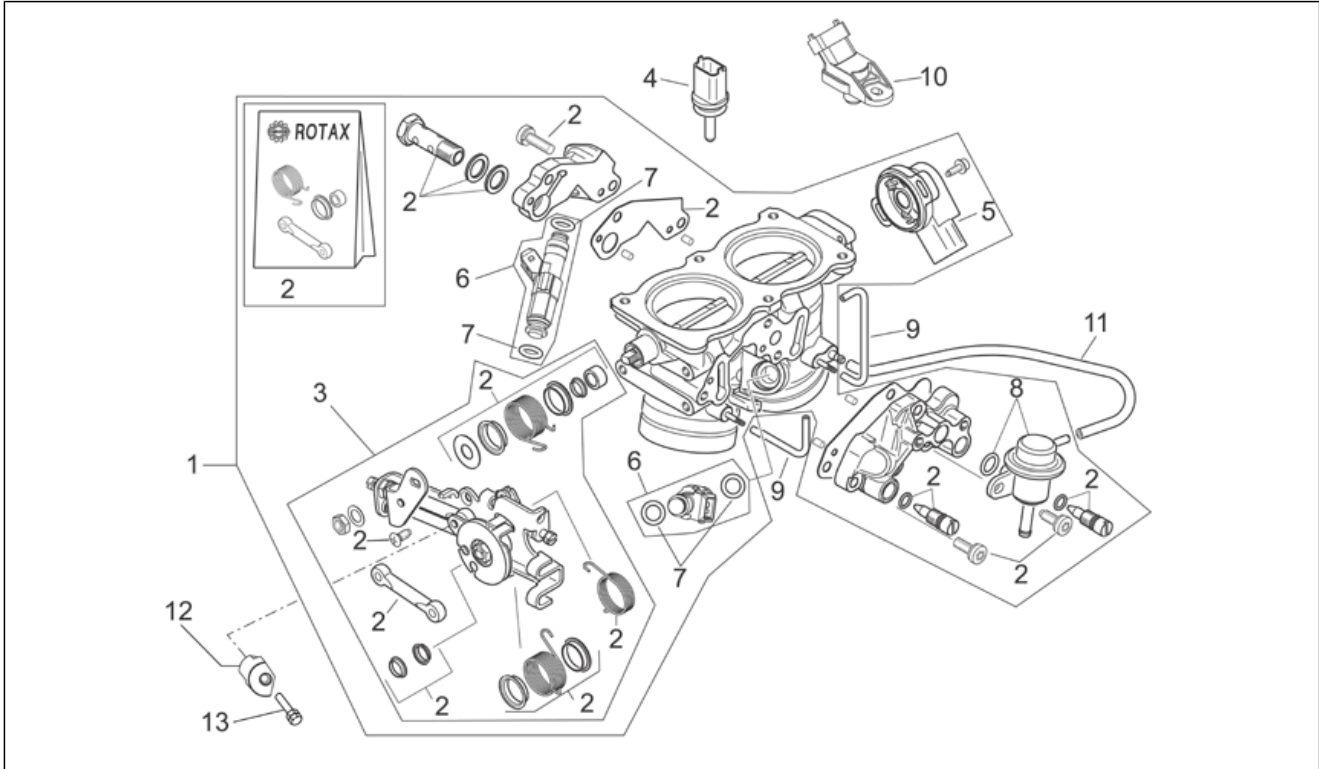

Group	ENGINE
Code	29.73
Description	Throttle body
Service	1

Pos.	Code	Description	Qty	Variants
1	AP0296970	Throttle body cpl.	1	
2	AP0281241	Throttle body revision kit	1	
3	AP0661011	Throttle cable supp.plate cpl.	1	
4	AP0966970	Air temp. Sensor	1	
5	AP0274030	Throttle body sensor	1	
6	AP0874487	Injector kit complete	2	
7	AP0631220	O-ring	4	
8	AP0274020	Fuel pressure regulator	1	
9	AP0960112	Wire 110 mm	2	
10	AP0274055	Pressure sensor	2	
11	AP0860662	Sensor pipe 110mm	1	
12	AP8121179	Bush	1	Technical Specifications:78 Kw power version[78Kw]
12	AP8161138	Bush	1	Technical Specifications:72 Kw power version[72Kw]
13	AP8176062	Shear rivet	1	Technical Specifications:78 Kw power version[78Kw]