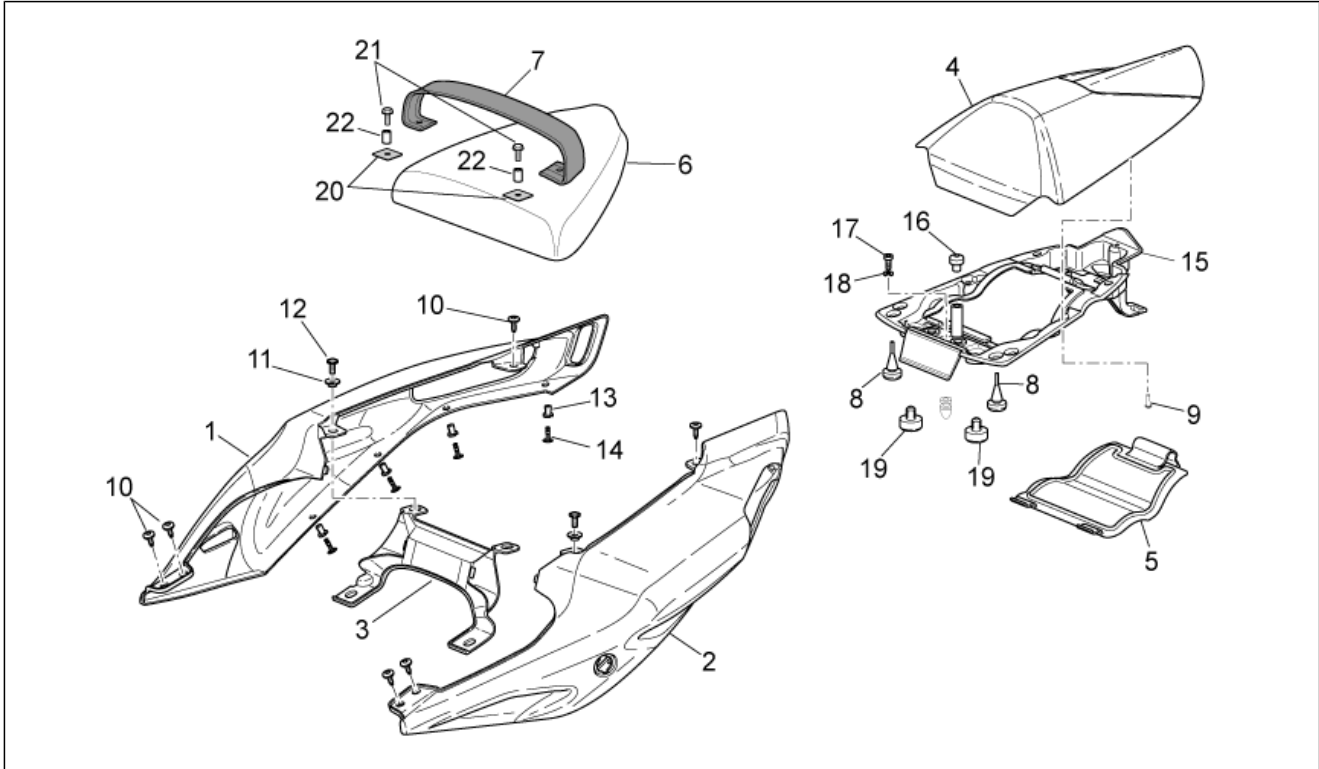

Group	FRAME
Code	28.26
Description	Rear body - Rear fairing II
Service	1

Pos.	Code	Description	Qty	Variants
				Technical Specifications:With decals applied[D], RSV Mille "R" Version[R]
4	AP8179467	Seat cover, white	1	Year:2006[6] Vehicle colour:Aprilia White 2006 (s.t.15178)[white] Technical Specifications:With decals applied[D], RSV Mille "R" Version[R]
4	AP8179484	Saddle cover, black	1	Year:2006[6] Vehicle colour:Aprilia black 2005-2006[a.blk] Technical Specifications:With decals applied[D], Factory "R" RSV Version[FAC]
4	AP8184325	Saddle cover, black	1	Year:2008[8] Vehicle colour:Aprilia Black 2007 (s.t.853153)[black], Aprilia Black 2008 (s.t.859822)[black08] Technical Specifications:With decals applied[D], RSV Mille "R" Version[R]
4	AP8184340	Saddle cover, grey	1	Year:2007[7], 2008[8] Vehicle colour:Platinum Grey 2007 (s.t.853154)[grey] Technical Specifications:With decals applied[D], RSV Mille "R" Version[R]
4	AP8184361	Saddle cover, black	1	Year:2007[7] Vehicle colour:Bol D'or 2007 (s.t.853155)[bol dor] Technical Specifications:With decals applied[D], RSV Mille "R" Version[R]
4	AP8184393	Saddle cover, black	1	Year:2007[7], 2008[8] Vehicle colour:Dark Lion 2007 (s.t.853378)[dark] Technical Specifications:With decals applied[D], Factory "R" RSV Version[FAC]
4	AP8184406	Saddle cover, black	1	Year:2007[7] Vehicle colour:Red Lion 2007 (s.t.853379)[red] Technical Specifications:With decals applied[D], Factory "R" RSV Version[FAC]
4	AP8184689	Saddle cover, blue	1	Year:2008[8] Vehicle colour:Planet Blue 2008 (s.t.860005)[blu] Technical Specifications:With decals applied[D], RSV Mille "R" Version[R]