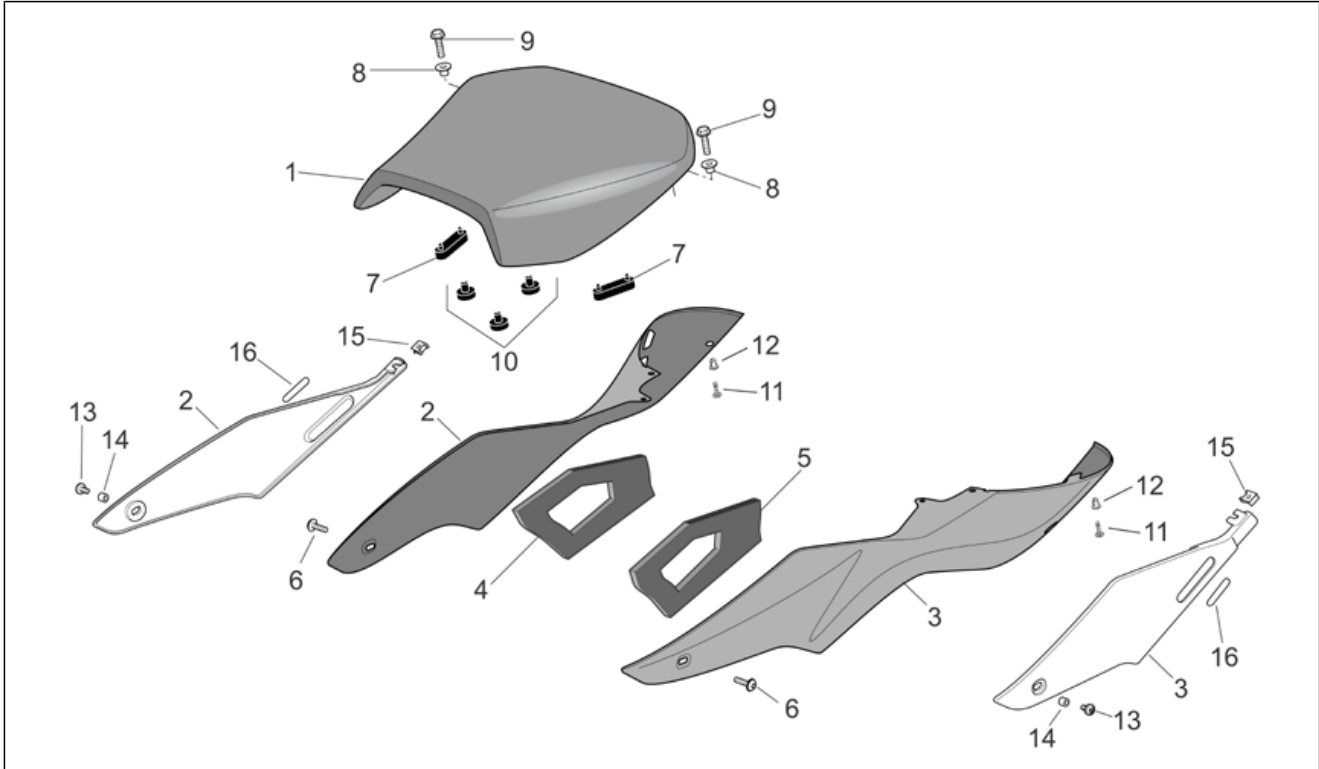

Group	FRAME
Code	28.24
Description	Saddle
Service	1

Pos.	Code	Description	Qty	Variants
1	AP8129319	Driver saddle	1	Year:2004[4] Technical Specifications:RSV Mille "R" Version[R]
1	AP8129417	Driver saddle	1	Technical Specifications:"Nera" Dream RSV Version[DRE]
1	AP8129420	Driver saddle	1	Year:2004[4] Technical Specifications:Factory "R" RSV Version[FAC]
1	AP8129441	Driver saddle, black	1	Year:2006[6] Vehicle colour:Aprilia black 2005-2006[a.blk], Fluo Red 2005-2006[r.fluo] Technical Specifications:RSV Mille "R" Version[R]
1	AP8129441	Driver saddle, black	1	Year:2006[6] Vehicle colour:Aprilia black 2005-2006[a.blk] Technical Specifications:Factory "R" RSV Version[FAC]
1	AP8129441	Driver saddle, black	1	Year:2007[7], 2008[8] Vehicle colour:Aprilia Black 2008 (s.t.859822)[black08], Planet Blue 2008 (s.t.860005)[blu], Bol D'or 2007 (s.t.853155)[bol dor], Ice White 2008 (s.t.860006)[ice] Technical Specifications:RSV Mille "R" Version[R]
1	AP8129441	Driver saddle, black	1	Year:2007[7], 2008[8] Vehicle colour:Dark Lion 2007 (s.t.853378)[dark] Technical Specifications:Factory "R" RSV Version[FAC]
1	AP8129448	Driver saddle	1	Year:2005[5] Technical Specifications:Factory "R" RSV Version[FAC], RSV Mille "R" Version[R]
1	AP8129473	Driver saddle, red	1	Year:2007[7] Vehicle colour:Aprilia black 2005-2006[a.blk], Platinum Grey 2007 (s.t.853154)[grey] Technical Specifications:RSV Mille "R" Version[R]
1	AP8129473	Driver saddle, red	1	Year:2006[6] Vehicle colour:Aprilia White 2006 (s.t.15178)[white] Technical Specifications:RSV Mille "R" Version[R]
1	AP8129473	Driver saddle, red	1	Year:2008[8] Vehicle colour:Platinum Grey 2007 (s.t.853154)[grey] Technical Specifications:RSV Mille "R" Version[R]
1	AP8129473	Driver saddle, red	1	Year:2007[7]