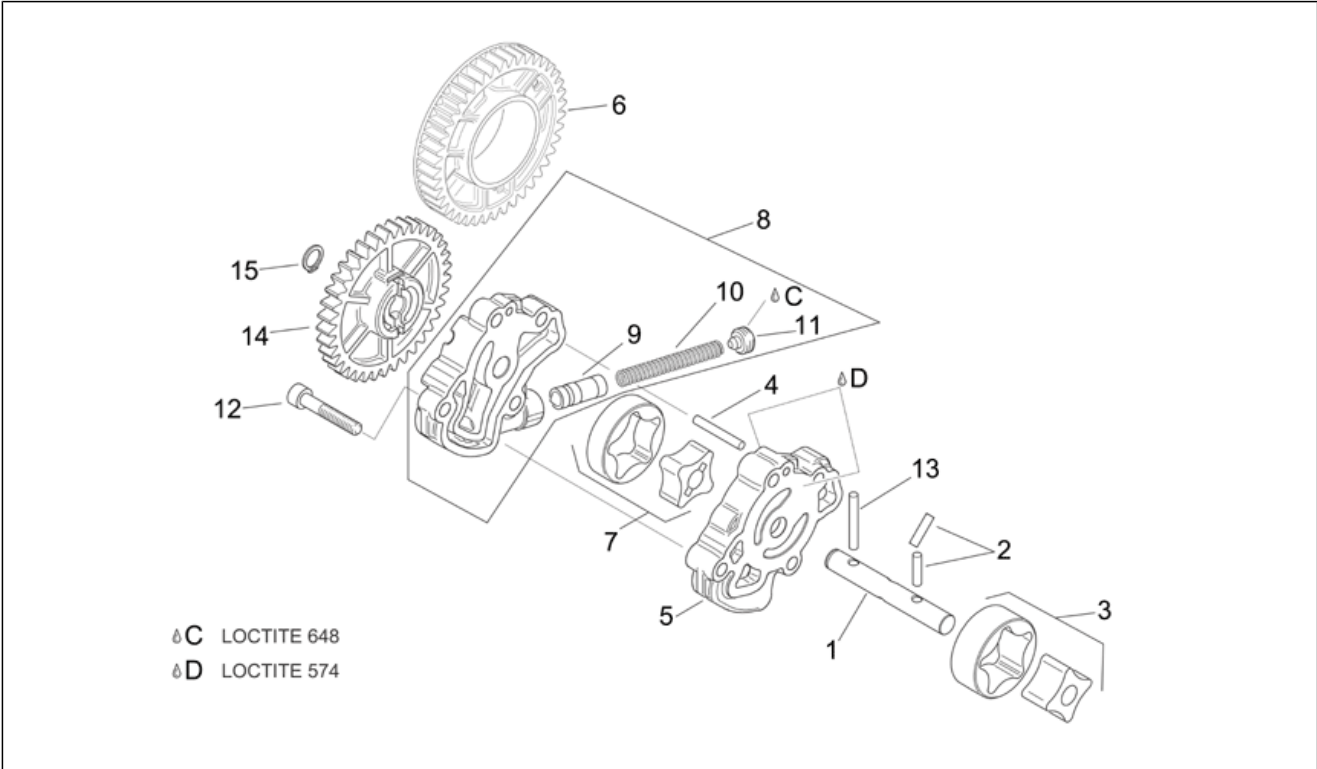

Group	ENGINE
Code	29.59
Description	Oil pump
Service	1

Pos.	Code	Description	Qty	Variants
1	AP0220423	Oil pump shaft assy.	1	
2	AP0232730	Pin 4x15,8	2	
3	AP0256680	Internal and external rotor	1	
4	AP0232970	Pin 4x25,8	1	
5	AP0211620	Oil pressing pump casing	1	
6	AP0634475	Oil pump gear z=42	1	
7	AP0956275	Internal and external rotor	1	
8	AP0211632	Oil pump cover cpl.	1	
9	AP0256510	Pressure adj. piston	1	
10	AP0239449	Spring	1	
11	AP0241650	Valve closer screw m12x1,5	1	
12	AP0241821	Hex socket screw M6x45	4	
13	AP0232430	Pin	1	
14	AP0634483	Oil pump gear	1	
15	AP0245330	Circlip 10x1	1