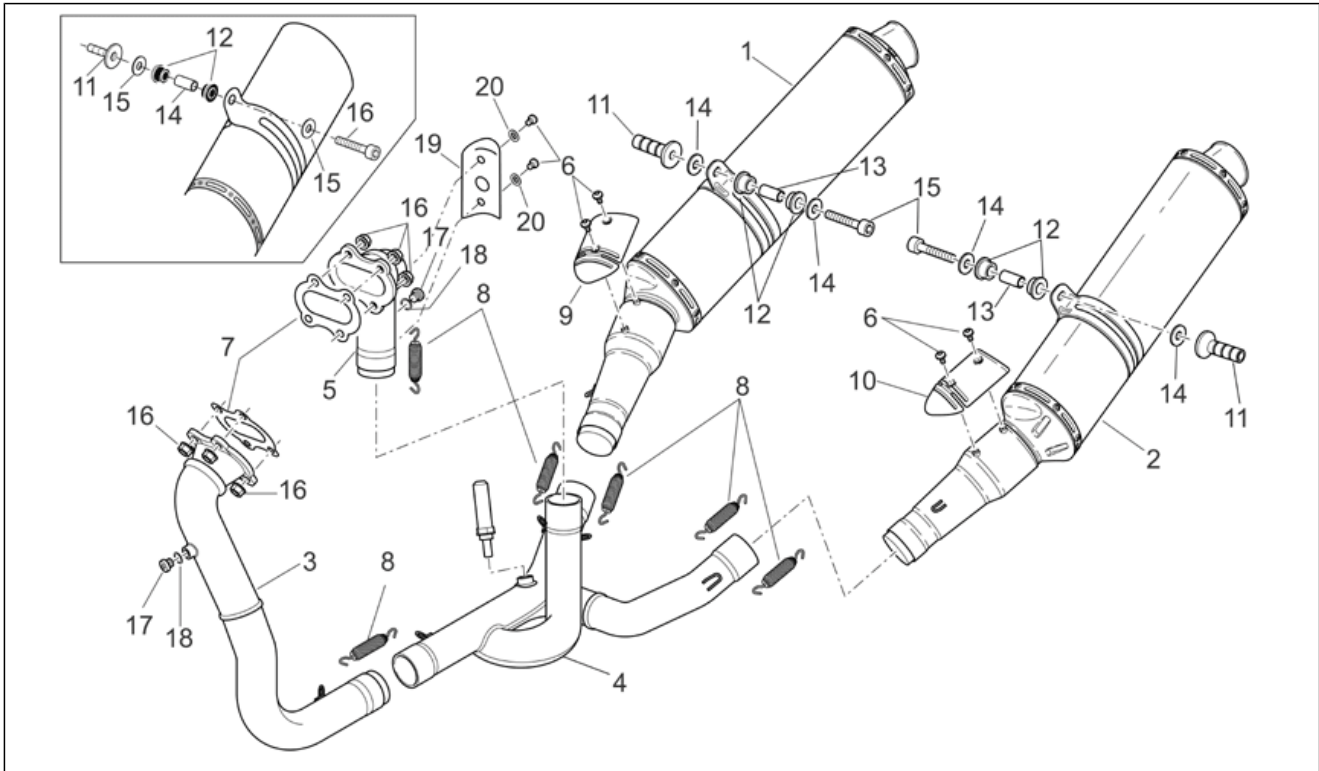

Group	FRAME
Code	28.40
Description	Exhaust pipe
Service	1

Pos.	Code	Description	Qty	Variants
				Technical Specifications:"Nera" Dream RSV Version[DRE], Single-saddle version[Mono]
13	AP8121455	Spacer bush	2	Year:2006[6], 2007[7], 2008[8]
13	AP8134378	Silencer fixing bush	2	Year:2004[4], 2005[5] Technical Specifications:Factory "R" RSV Version[FAC], Single-saddle version[Mono], RSV Mille "R" Version[R]
14	AP8150018	Washer	4	
15	AP8152291	Screw w/ flange	2	Year:2004[4], 2005[5], 2006[6], 2007[7], 2008[8] Technical Specifications:Factory "R" RSV Version[FAC], RSV Mille "R" Version[R]
15	AP8152450	Screw M8x40	2	Year:2004[4] Technical Specifications:"Nera" Dream RSV Version[DRE]
16	AP8150506	Flanged nut	8	
17	AP8119497	CO intake screw	2	
18	AP8113004	Washer 10x14x1,6*	2	
19	AP8133901	Heat protection	1	Year:2006[6], 2007[7], 2008[8]
20	AP8150535	Safety washer	2	Year:2006[6], 2007[7], 2008[8]