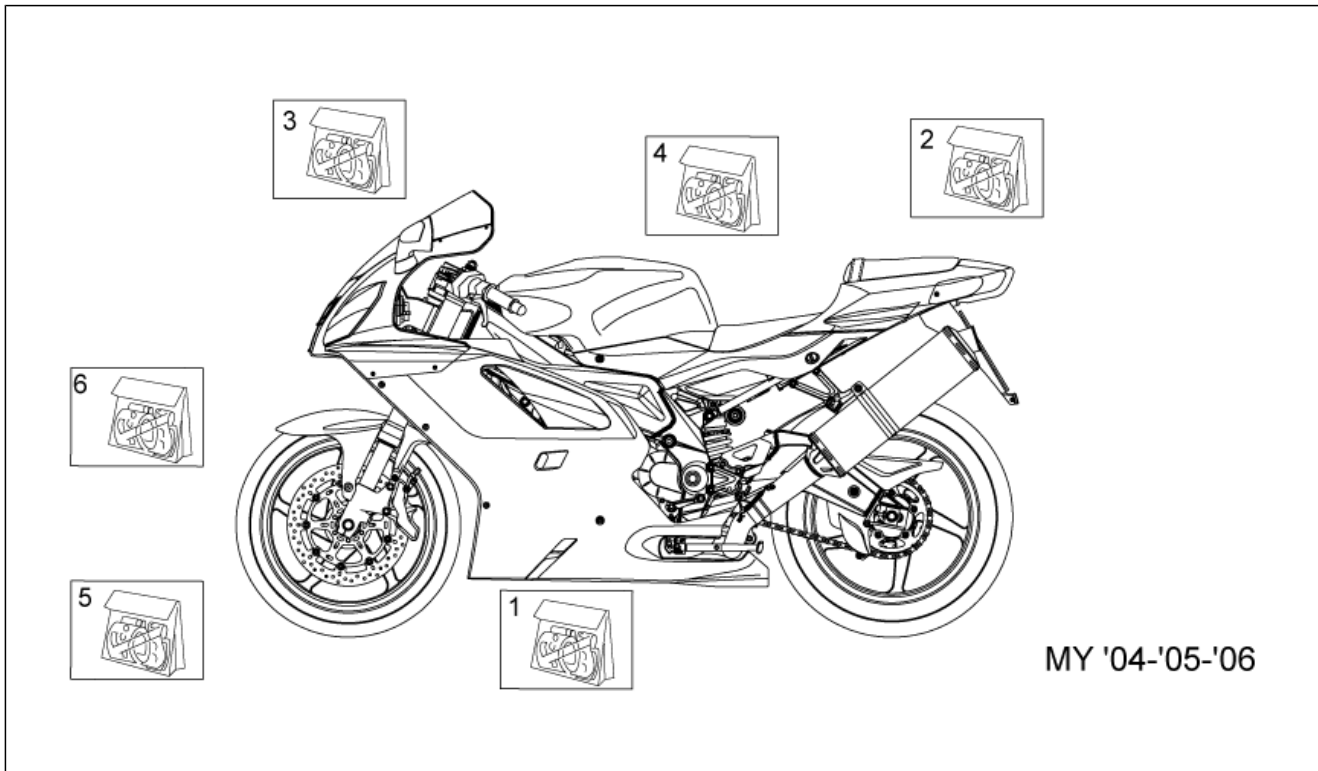

Group	FRAME
Code	28.76
Description	Decal My 04-05-06
Service	1

Pos.	Code	Description	Qty	Variants
				Technical Specifications:Factory "R" RSV Version[FAC]
1	AP8166545	Fairing decal set	1	Year:2005[5] Vehicle colour:Silver Mirror 2005[s.mir] Technical Specifications:Factory "R" RSV Version[FAC]
1	AP8166994	Fairing decal set	1	Year:2006[6] Technical Specifications:RSV Mille "R" Version[R]
1	AP8166995	Fairing decal set	1	Year:2006[6] Technical Specifications:Factory "R" RSV Version[FAC]
2	AP8166112	Rear fairing decal set	1	Year:2004[4] Vehicle colour:Aprilia black 2004[n] Technical Specifications:Factory "R" RSV Version[FAC]
2	AP8166116	Rear fairing decal set	1	Year:2004[4] Vehicle colour:Lead grey 2004[g] Technical Specifications:Factory "R" RSV Version[FAC]
2	AP8166120	Rear fairing decal set	1	Year:2004[4] Vehicle colour:Fluo Red 2004[r] Technical Specifications:Factory "R" RSV Version[FAC]
2	AP8166126	Rear fairing decal set	1	Year:2004[4] Technical Specifications:"Nera" Dream RSV Version[DRE]
2	AP8166172	Rear fairing decal set	1	Year:2004[4] Vehicle colour:Aprilia black 2004[n] Technical Specifications:RSV Mille "R" Version[R]
2	AP8166173	Rear fairing decal set	1	Year:2004[4] Vehicle colour:Lead grey 2004[g] Technical Specifications:RSV Mille "R" Version[R]
2	AP8166174	Rear fairing decal set	1	Year:2004[4] Vehicle colour:Fluo Red 2004[r] Technical Specifications:RSV Mille "R" Version[R]
2	AP8166549	Rear fairing decal set	1	Year:2005[5] Vehicle colour:Aprilia black 2005-2006[a.blk] Technical Specifications:Factory "R" RSV Version[FAC], RSV Mille "R" Version[R]
2	AP8166550	Rear fairing decal set	1	Year:2005[5] Vehicle colour:Fluo Red 2005-2006[r.fluo]