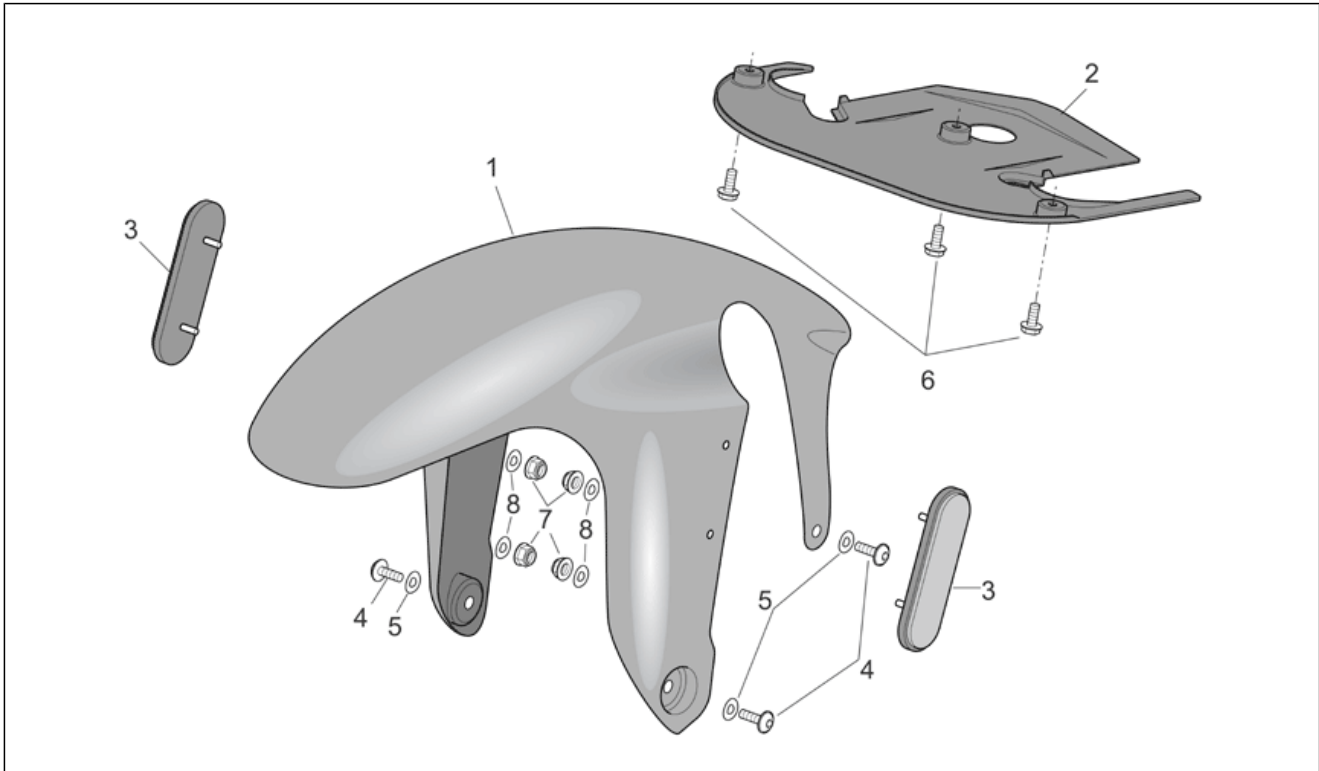

Group	FRAME
Code	28.19
Description	Front body - Front mudguard
Service	1

Pos.	Code	Description	Qty	Variants
				Country:Australia[AA], B, GR, E, F, I, NL[EU], Japan[JJ], Mexico[ME], Great Britain[UK] Technical Specifications:With decals applied[D], RSV Mille "R" Version[R]
1	AP8156246	Front mudguard, black	1	Year:2006[6] Vehicle colour:Aprilia White 2006 (s.t.15178)[white] Country:Canadian[CN], United States of America[USA] Technical Specifications:With decals applied[D], RSV Mille "R" Version[R]
1	AP8156254	Front mudguard, black	1	Year:2006[6] Vehicle colour:Aprilia black 2005-2006[a.blk] Country:Canadian[CN], United States of America[USA] Technical Specifications:With decals applied[D], RSV Mille "R" Version[R]
1	AP8156324	Front mudguard, red	1	Year:2007[7] Vehicle colour:Aprilia black 2005-2006[a.blk], Platinum Grey 2007 (s.t.853154)[grey] Country:Australia[AA], B, GR, E, F, I, NL[EU], Japan[JJ], Mexico[ME], Great Britain[UK] Technical Specifications:With decals applied[D], RSV Mille "R" Version[R]
1	AP8156325	Front mudguard, red	1	Year:2007[7], 2008[8] Vehicle colour:Aprilia black 2005-2006[a.blk], Platinum Grey 2007 (s.t.853154)[grey] Country:Canadian[CN], United States of America[USA] Technical Specifications:With decals applied[D], RSV Mille "R" Version[R]
1	AP8156353	Front mudguard, black	1	Year:2008[8] Vehicle colour:Aprilia Black 2008 (s.t.859822)[black08] Country:Australia[AA], B, GR, E, F, I, NL[EU], Japan[JJ], Mexico[ME], Great Britain[UK] Technical Specifications:With decals applied[D], RSV Mille "R" Version[R]
1	AP8156354	Front mudguard, black	1	Year:2008[8] Vehicle colour:Aprilia Black 2008 (s.t.859822)[black08] Country:Canadian[CN], United States of America[USA]