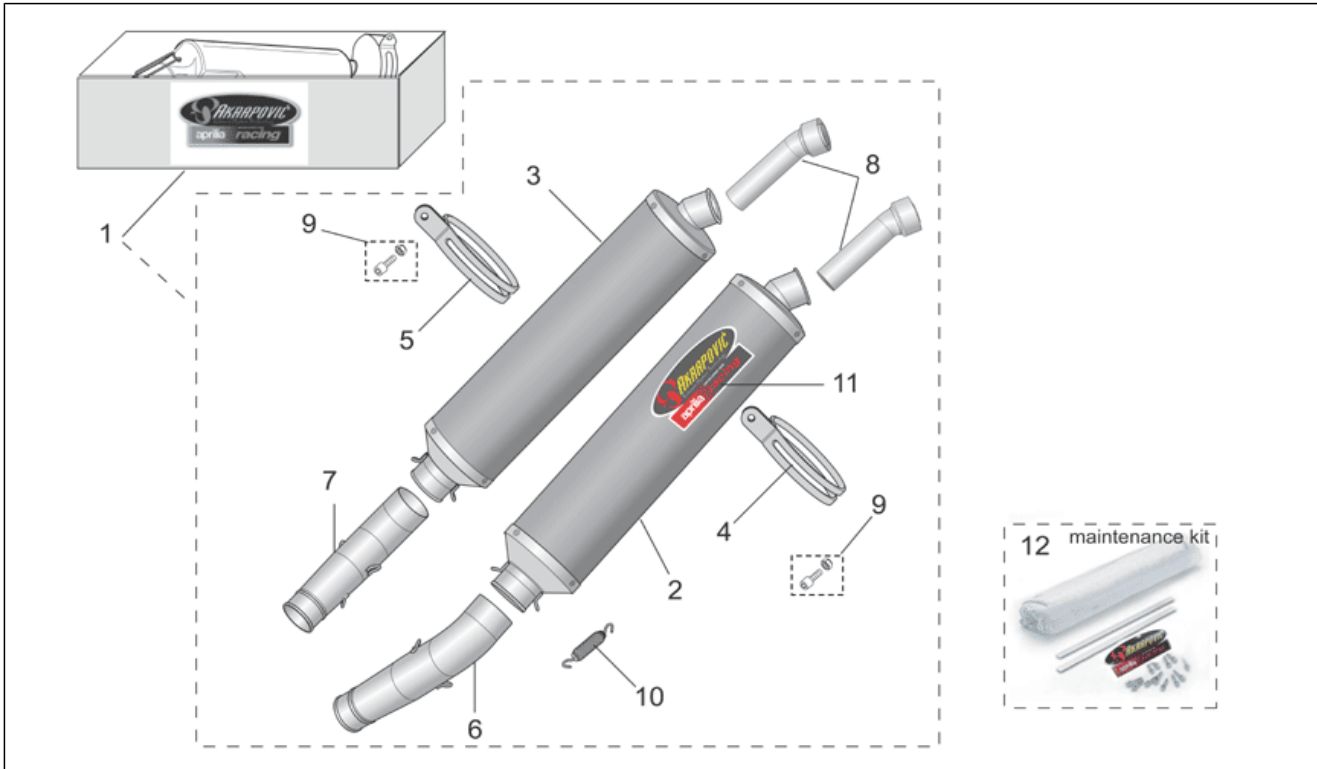

Group	ACCESSORIES
Code	30.03
Description	Acc. - Performance parts I
Service	1

Pos.	Code	Description	Qty	Variants
1	AP8797221	Exhaust kit Slip-On	1	Technical Specifications:Accessories[A], All Countries recog.EEC regulat.E1 0489[Om]
2	AP8797222	LH silencer Titan	1	Technical Specifications:Accessories[A], All Countries recog.EEC regulat.E1 0489[Om]
3	AP8797223	RH silencer Titan	1	Technical Specifications:Accessories[A], All Countries recog.EEC regulat.E1 0489[Om]
4	AP8796792	LH silencer support clamp	1	Technical Specifications:Accessories[A]
5	AP8796793	RH silencer support clamp	1	Technical Specifications:Accessories[A]
6	AP8797225	LH manifold pipe	1	Technical Specifications:Accessories[A], All Countries recog.EEC regulat.E1 0489[Om]
7	AP8797226	RH manifold pipe	1	Technical Specifications:Accessories[A], All Countries recog.EEC regulat.E1 0489[Om]
8	AP8797159	Exhaust unit Reduction Akra.	1	Technical Specifications:Accessories[A], All Countries recog.EEC regulat.E1 0489[Om]
9	AP8797224	Fix kit	1	Technical Specifications:Accessories[A], All Countries recog.EEC regulat.E1 0489[Om]
10	AP8796519	Exhaust pipes spring	8	Technical Specifications:Accessories[A]
11	AP8797215	Sticker	1	Technical Specifications:Accessories[A]
12	AP8797231	Silencer revision kit Ak.	2	Technical Specifications:Accessories[A], All Countries recog.EEC regulat.E1 0489[Om]