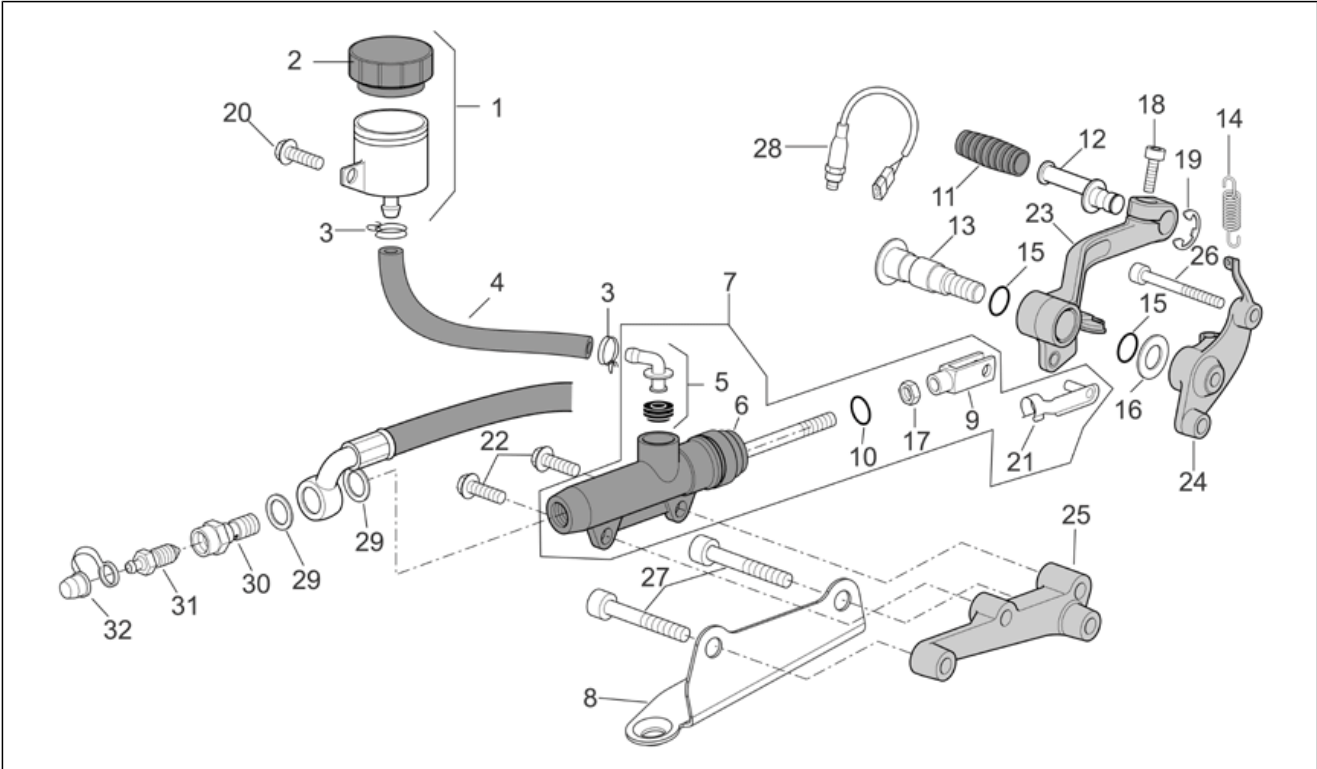

Group	FRAME
Code	28.49
Description	Rear master cylinder
Service	1

Pos.	Code	Description	Qty	Variants
27	AP8150277	Hex socket screw	3	
28	AP8112996	Microswitch	1	
29	AP8121915	Gasket	2	
30	AP8113762	Bored screw	1	
31	AP8113761	Air bleed valve	1	
32	AP8113230	Bleed valve cap	1