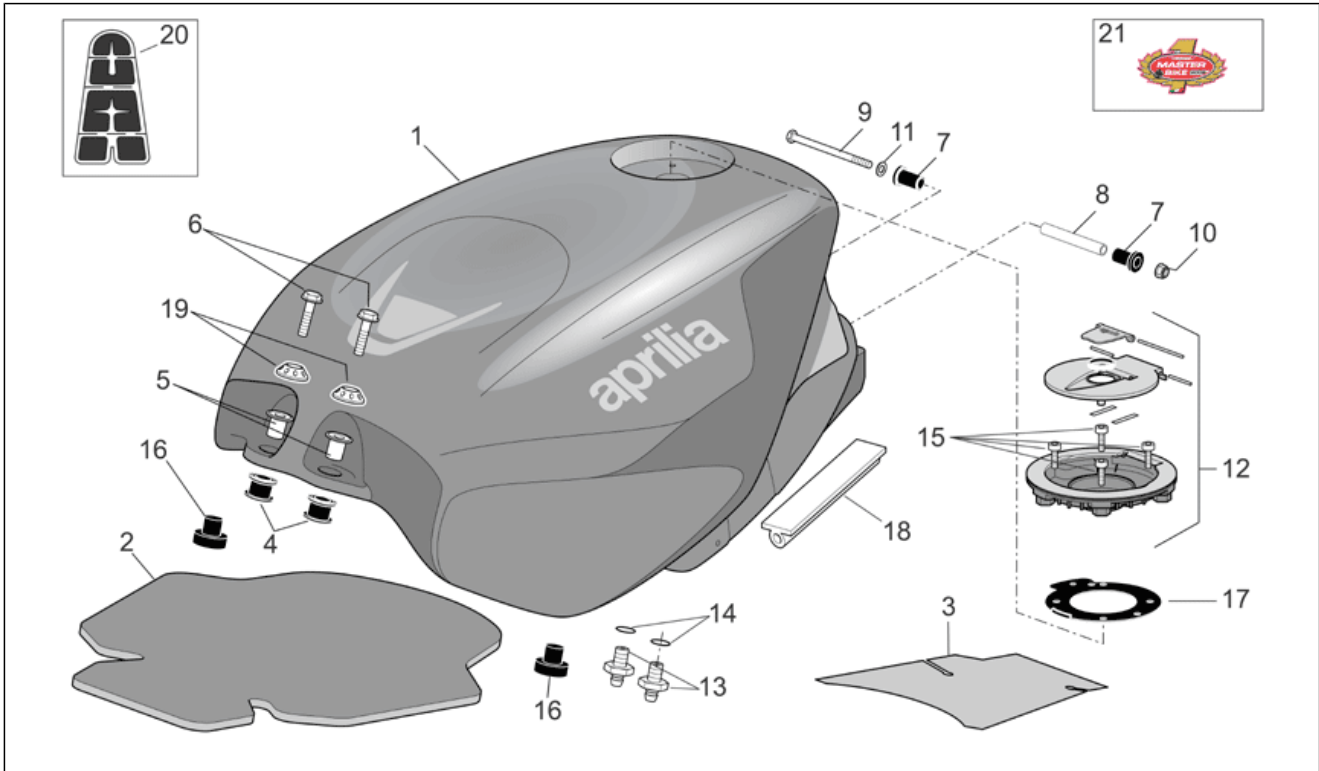

Group	FRAME
Code	28.22
Description	Fuel tank
Service	1

Pos.	Code	Description	Qty	Variants
1	AP8158121	Fuel tank, black	1	Year:2004[4] Vehicle colour:Aprilia black 2004[n] Country:B, GR, E, F, I, NL[EU], Japan[JJ], Mexico[ME], Great Britain[UK] Technical Specifications:Factory "R" RSV Version[FAC]
1	AP8158121	Fuel tank, black	1	Year:2004[4] Vehicle colour:Aprilia black 2004[n] Country:B, GR, E, F, I, NL[EU], Japan[JJ], Mexico[ME], Great Britain[UK] Technical Specifications:Factory "R" RSV Version[FAC]
1	AP8158121	Fuel tank, black	1	Year:2004[4] Vehicle colour:Aprilia black 2004[n] Country:B, GR, E, F, I, NL[EU], Japan[JJ], Mexico[ME], Great Britain[UK] Technical Specifications:Factory "R" RSV Version[FAC], See technical communication 33/2003[TC33]
1	AP8158654	Fuel tank, grey	1	Year:2004[4] Vehicle colour:Lead grey 2004[g] Country:B, GR, E, F, I, NL[EU], Japan[JJ], Mexico[ME], Great Britain[UK] Technical Specifications:RSV Mille "R" Version[R]
1	AP8168979	Fuel tank cover, transp.	1	Year:2004[4] Country:B, GR, E, F, I, NL[EU], Japan[JJ], Mexico[ME], Great Britain[UK] Technical Specifications:"Nera" Dream RSV Version[DRE]
1	AP8168994	Fuel tank, grey	1	Year:2004[4] Vehicle colour:Lead grey 2004[g] Country:B, GR, E, F, I, NL[EU], Japan[JJ], Mexico[ME], Great Britain[UK] Technical Specifications:Factory "R" RSV Version[FAC]
1	AP8178015	Fuel tank, black	1	Year:2004[4] Vehicle colour:Aprilia black 2004[n] Country:B, GR, E, F, I, NL[EU], Japan[JJ], Mexico[ME], Great Britain[UK] Technical Specifications:RSV Mille "R" Version[R], See technical communication 33/2003[TC33]