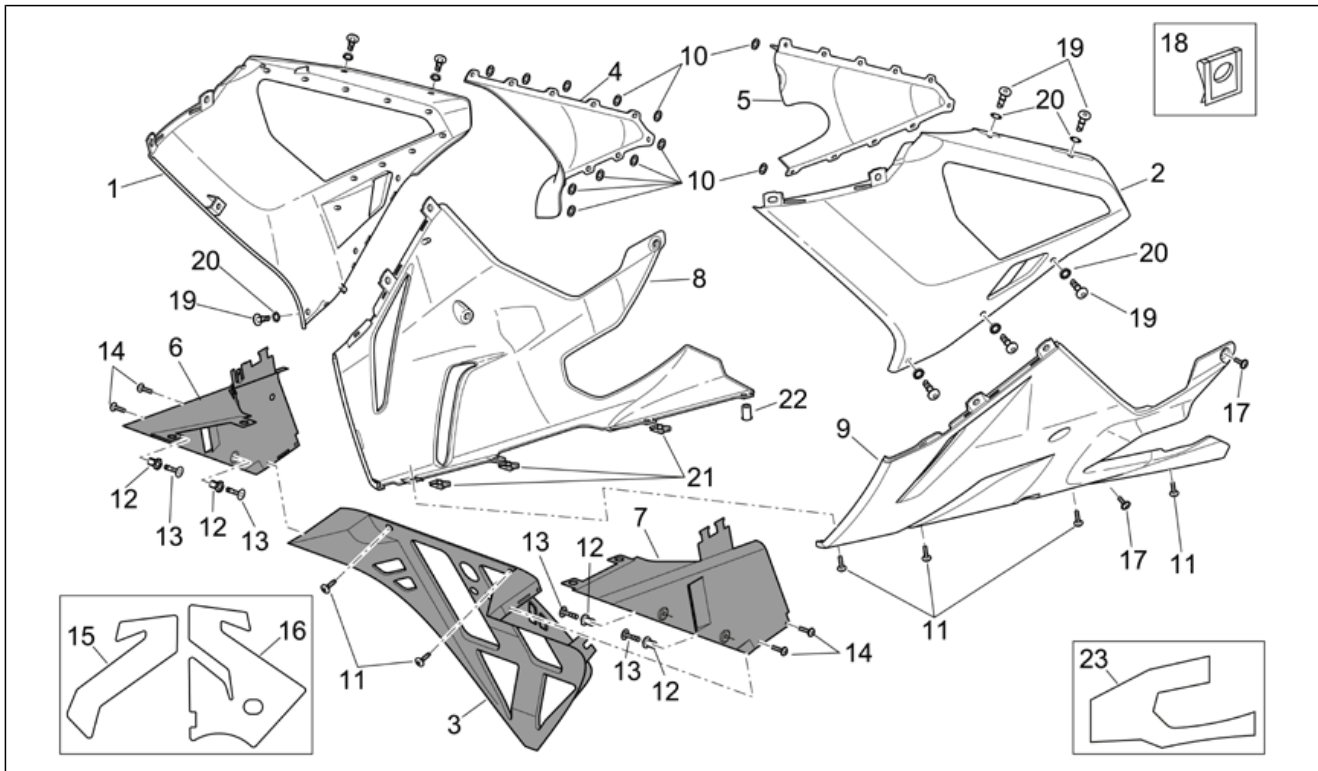

Group	FRAME
Code	28.21
Description	Front body - Fairings II
Service	1

Pos.	Code	Description	Qty	Variants
				Technical Specifications:With decals applied[D], RSV Mille "R" Version[R]
8	AP8184703	RH side panel,lower	1	Year:2008[8] Vehicle colour:Ice White 2008 (s.t.860006)[ice] Technical Specifications:With decals applied[D], RSV Mille "R" Version[R]
9	AP8179268	Lower LH side panel, grey	1	Year:2006[6] Vehicle colour:Aprilia black 2005-2006[a.blk], Fluo Red 2005-2006[r.fluo], Aprilia White 2006 (s.t.15178)[white] Technical Specifications:With decals applied[D], RSV Mille "R" Version[R]
9	AP8179390	Lower LH side panel, grey	1	Year:2006[6] Vehicle colour:Aprilia black 2005-2006[a.blk] Technical Specifications:With decals applied[D], Factory "R" RSV Version[FAC]
9	AP8184321	LH side panel, lower v.rosso	1	Year:2007[7] Vehicle colour:Red Lion 2007 (s.t.853379)[red] Technical Specifications:With decals applied[D], Factory "R" RSV Version[FAC]
9	AP8184321	LH side panel, lower v.rosso	1	Year:2008[8] Vehicle colour:Aprilia Black 2008 (s.t.859822)[black08], Platinum Grey 2007 (s.t.853154)[grey] Technical Specifications:With decals applied[D], RSV Mille "R" Version[R]
9	AP8184321	LH side panel, lower v.rosso	1	Year:2007[7] Vehicle colour:Aprilia black 2005-2006[a.blk], Platinum Grey 2007 (s.t.853154)[grey], Red Lion 2007 (s.t.853379)[red] Technical Specifications:With decals applied[D], RSV Mille "R" Version[R]
9	AP8184355	LH side panel, lower v.bianco	1	Year:2007[7] Vehicle colour:Bol D'or 2007 (s.t.853155)[bol dor] Technical Specifications:With decals applied[D], RSV Mille "R" Version[R]
9	AP8184389	LH side panel, lower v.nero	1	Year:2007[7], 2008[8]