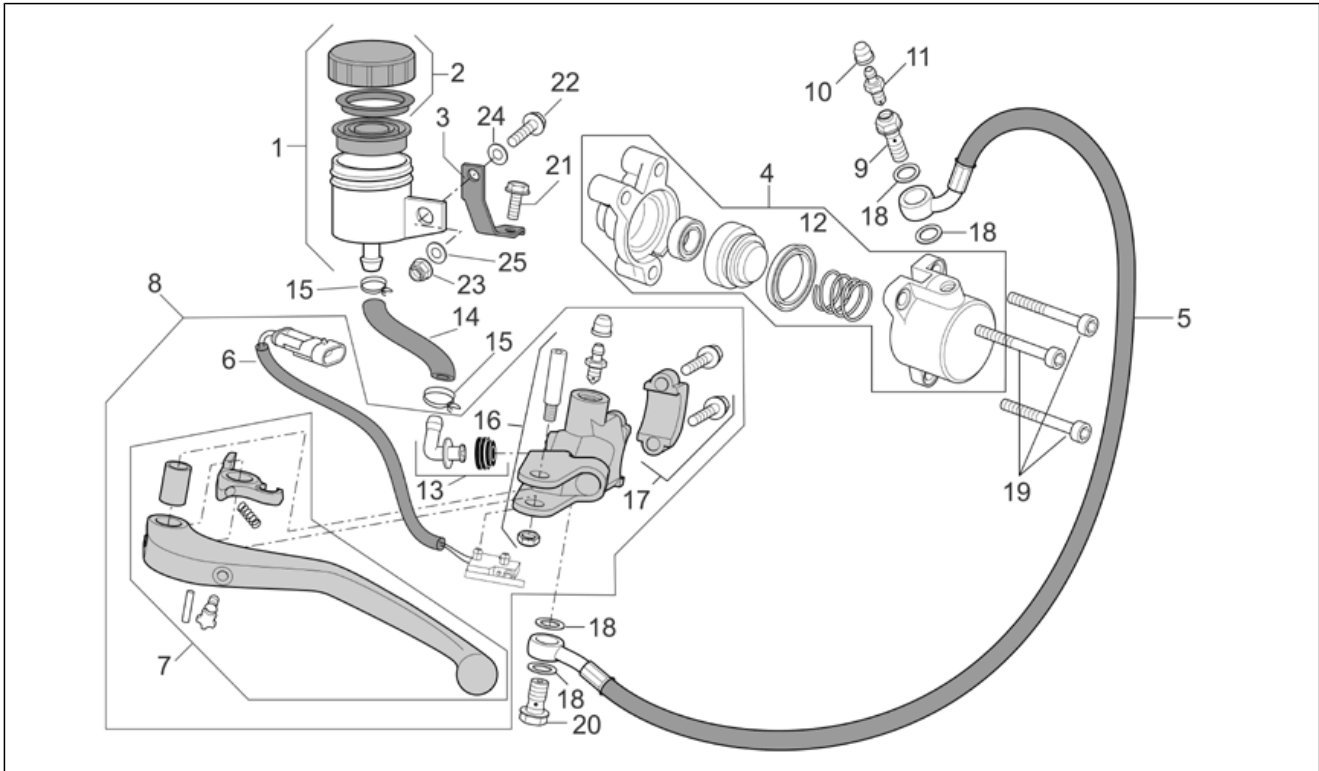

Group	FRAME
Code	28.31
Description	Clutch pump
Service	1

Pos.	Code	Description	Qty	Variants
				Technical Specifications:Factory "R" RSV Version[FAC], RSV Mille "R" Version[R]
22	AP8152273	Screw w/ flange M5X15	1	Year:2004[4], 2005[5] Technical Specifications:Factory "R" RSV Version[FAC], RSV Mille "R" Version[R]
22	AP8152461	Screw	1	Year:2004[4] Technical Specifications:"Nera" Dream RSV Version[DRE]
23	AP8150539	Cap nut	1	Year:2006[6], 2007[7], 2008[8] Technical Specifications:Factory "R" RSV Version[FAC], RSV Mille "R" Version[R]
23	AP8152306	Self-locking nut m5	1	Year:2004[4], 2005[5] Technical Specifications:Factory "R" RSV Version[FAC], RSV Mille "R" Version[R]
23	AP8152465	Self-locking nut	1	Year:2004[4] Technical Specifications:"Nera" Dream RSV Version[DRE]
24	AP8152467	Washer d.5,2	1	Year:2004[4] Technical Specifications:"Nera" Dream RSV Version[DRE]
25	AP8150272	Curved spring washer 5,3x10x0,5	1	Year:2006[6], 2007[7], 2008[8] Technical Specifications:Factory "R" RSV Version[FAC], RSV Mille "R" Version[R]