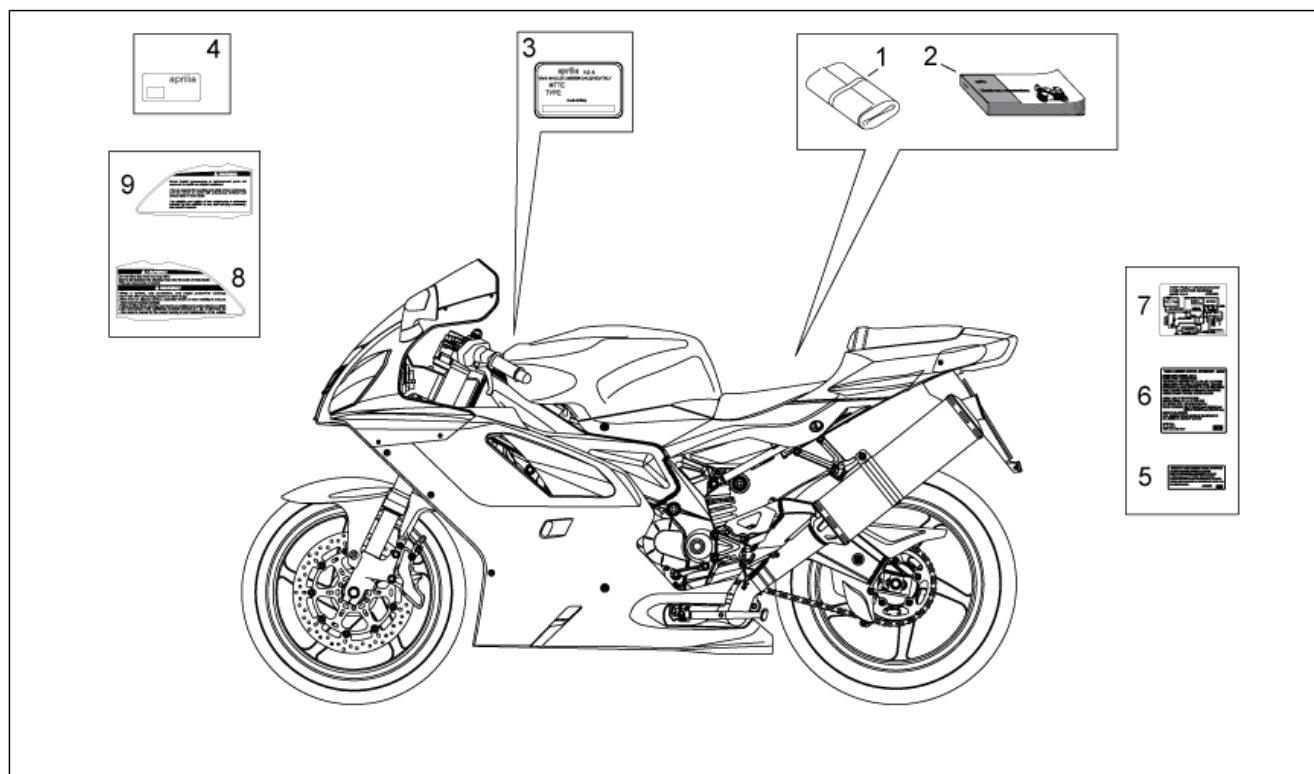

Group	FRAME
Code	28.56
Description	Plate set and handbooks
Service	1

Pos.	Code	Description	Qty	Variants
5	AP8166913	Noise emission sticker	1	Year:2006[6] Country:United States of America[USA]
5	AP8177600	Noise emission sticker	1	Year:2004[4] Country:Canadian[CN], United States of America[USA]
5	AP8177740	Noise emission sticker	1	Year:2004[4], 2005[5] Country:Australia[AA]
6	AP8166743	Emission control sticker	1	Year:2006[6] Country:United States of America[USA]
6	AP8177601	Emission control sticker	1	Year:2004[4], 2005[5] Country:United States of America[USA]
7	AP8166744	Carbon filter sticker	1	Year:2006[6] Country:United States of America[USA]
7	AP8177602	Carbon filter sticker	1	Year:2004[4], 2005[5] Country:United States of America[USA]
8	AP8177978	General warning sticker	1	Country:Canadian[CN], United States of America[USA]
9	AP8177977	Accessories sticker	1	Country:Canadian[CN], United States of America[USA]