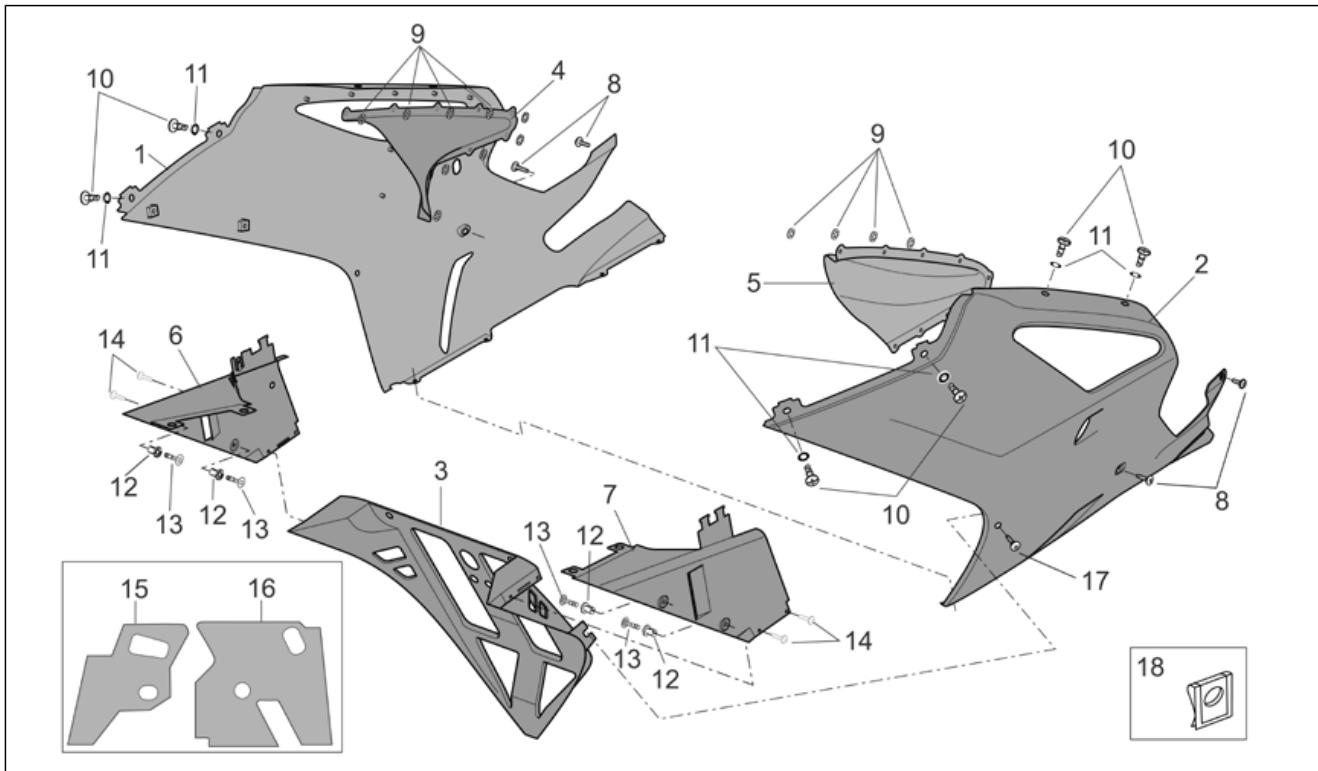

Group	FRAME
Code	28.20
Description	Front body - Fairings I
Service	1

Pos.	Code	Description	Qty	Variants
				Technical Specifications:Factory "R" RSV Version[FAC]
6	AP8158126	RH internal fairing	1	Year:2004[4], 2005[5]
7	AP8158127	LH internal fairing	1	Year:2004[4], 2005[5]
8	AP8152302	Screw w/ flange M5x12	4	Year:2004[4], 2005[5] Technical Specifications:Factory "R" RSV Version[FAC], RSV Mille "R" Version[R]
8	AP8152460	Screw M6x15	4	Year:2004[4], 2005[5] Technical Specifications:"Nera" Dream RSV Version[DRE]
9	AP8150450	Washer for shafts D5	18	Year:2004[4], 2005[5]
10	AP8121663	screw	8	Year:2004[4], 2005[5] Technical Specifications:Factory "R" RSV Version[FAC], RSV Mille "R" Version[R]
10	AP8161015	Fixing pin	8	Year:2004[4], 2005[5] Technical Specifications:"Nera" Dream RSV Version[DRE]
11	AP8120622	Front dust cover ring	8	Year:2004[4], 2005[5]
12	AP8144616	Rivet, female	2	Year:2004[4], 2005[5]
13	AP8144563	Rivet, male	2	Year:2004[4], 2005[5]
14	AP8152298	Screw w/ flange M5x16	4	Year:2004[4], 2005[5]
15	AP8117189	Acoustic insulation panel, RH	1	Year:2004[4], 2005[5]
16	AP8117190	Acoustic insulation panel, LH	1	Year:2004[4], 2005[5]
17	AP8152298	Screw w/ flange M5x16	2	Year:2004[4], 2005[5]
18	AP8101985	Special clip	10	Year:2004[4], 2005[5]