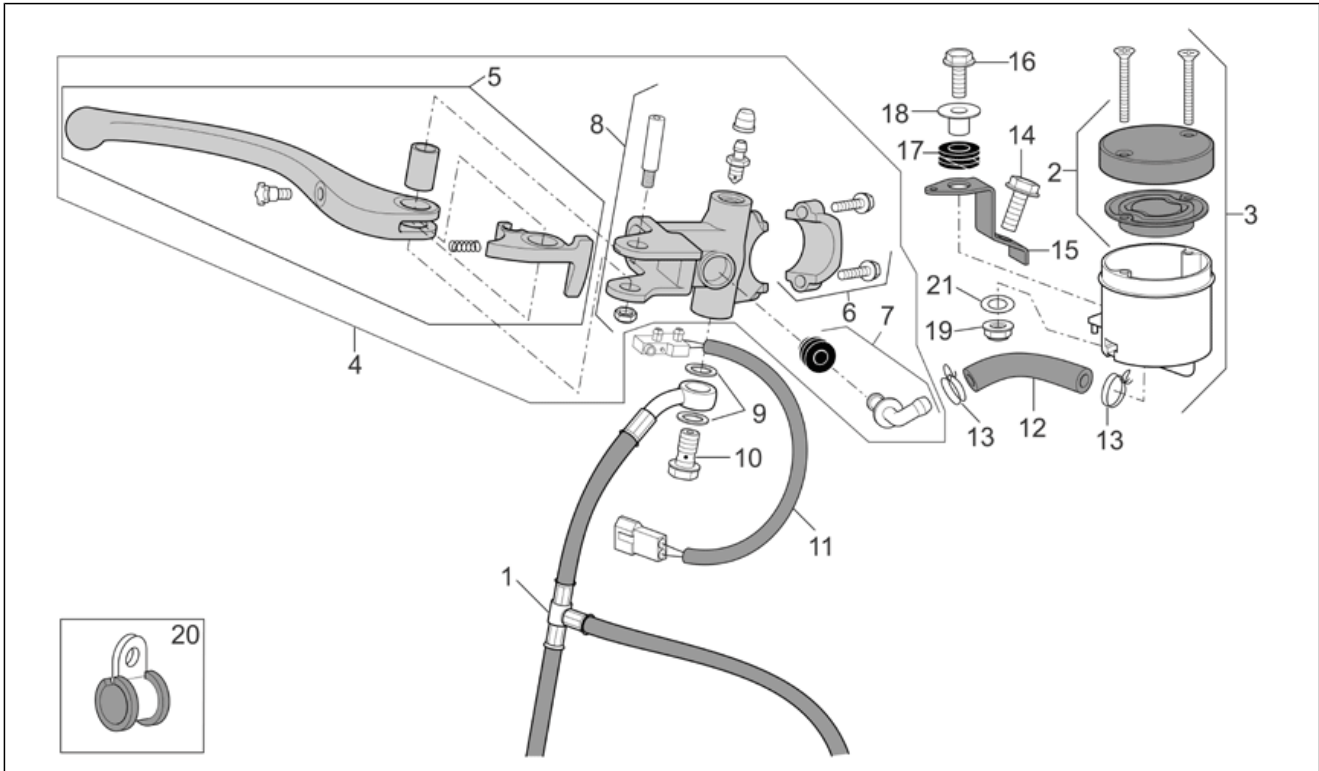

Group	FRAME
Code	28.32
Description	Front master cilinder
Service	1

Pos.	Code	Description	Qty	Variants
				Technical Specifications:Factory "R" RSV Version[FAC], RSV Mille "R" Version[R]
17	AP8120030	Rubber spacer	1	
18	AP8221023	T bush	1	
19	AP8150474	Stainless cap nut M6	1	Year:2006[6], 2007[7], 2008[8] Technical Specifications:Factory "R" RSV Version[FAC], RSV Mille "R" Version[R]
19	AP8152299	Self-locking nut M6	1	Year:2004[4], 2005[5] Technical Specifications:Factory "R" RSV Version[FAC], RSV Mille "R" Version[R]
19	AP8152466	Nut M6	1	Year:2004[4] Technical Specifications:"Nera" Dream RSV Version[DRE]
20	AP8134167	Brake hose hanger	1	
21	AP8150429	Spring washer 6,4x11x0,5*	1	Year:2006[6], 2007[7], 2008[8] Technical Specifications:Factory "R" RSV Version[FAC], RSV Mille "R" Version[R]