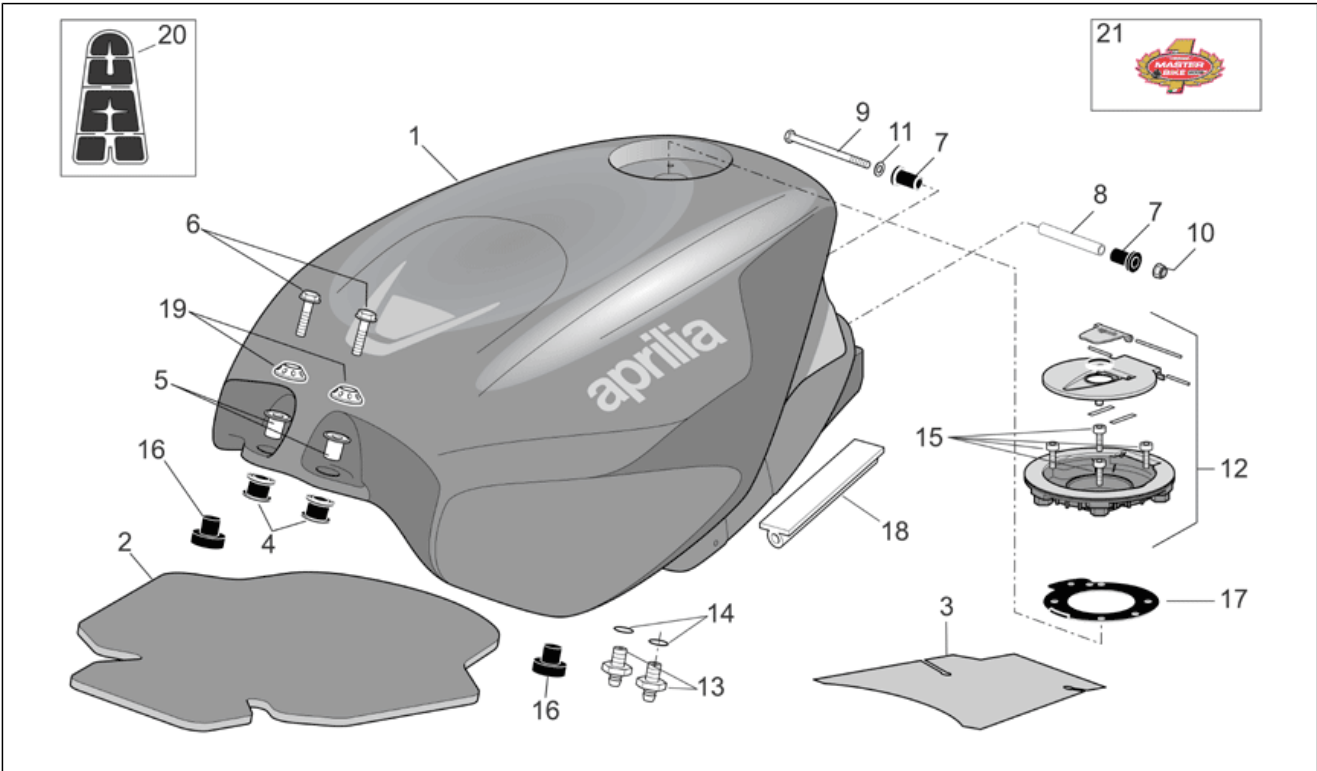

Group	FRAME
Code	28.22
Description	Fuel tank
Service	1

Pos.	Code	Description	Qty	Variants
				Technical Specifications:RSV Mille "R" Version[R]
20	AP8166868	Tank guard decal	1	Year:2006[6] Technical Specifications:RSV Mille "R" Version[R]
20	AP8166868	Tank guard decal	1	Year:2007[7] Vehicle colour:Aprilia Black 2007 (s.t.853153)[black] Technical Specifications:RSV Mille "R" Version[R]
20	AP8166882	Tank guard decal	1	Year:2007[7] Vehicle colour:Bol D'or 2007 (s.t.853155)[bol dor] Technical Specifications:RSV Mille "R" Version[R]
20	AP8166893	Tank guard decal	1	Year:2006[6] Technical Specifications:Factory "R" RSV Version[FAC]
21	852382	"Master Bike" Decal	1