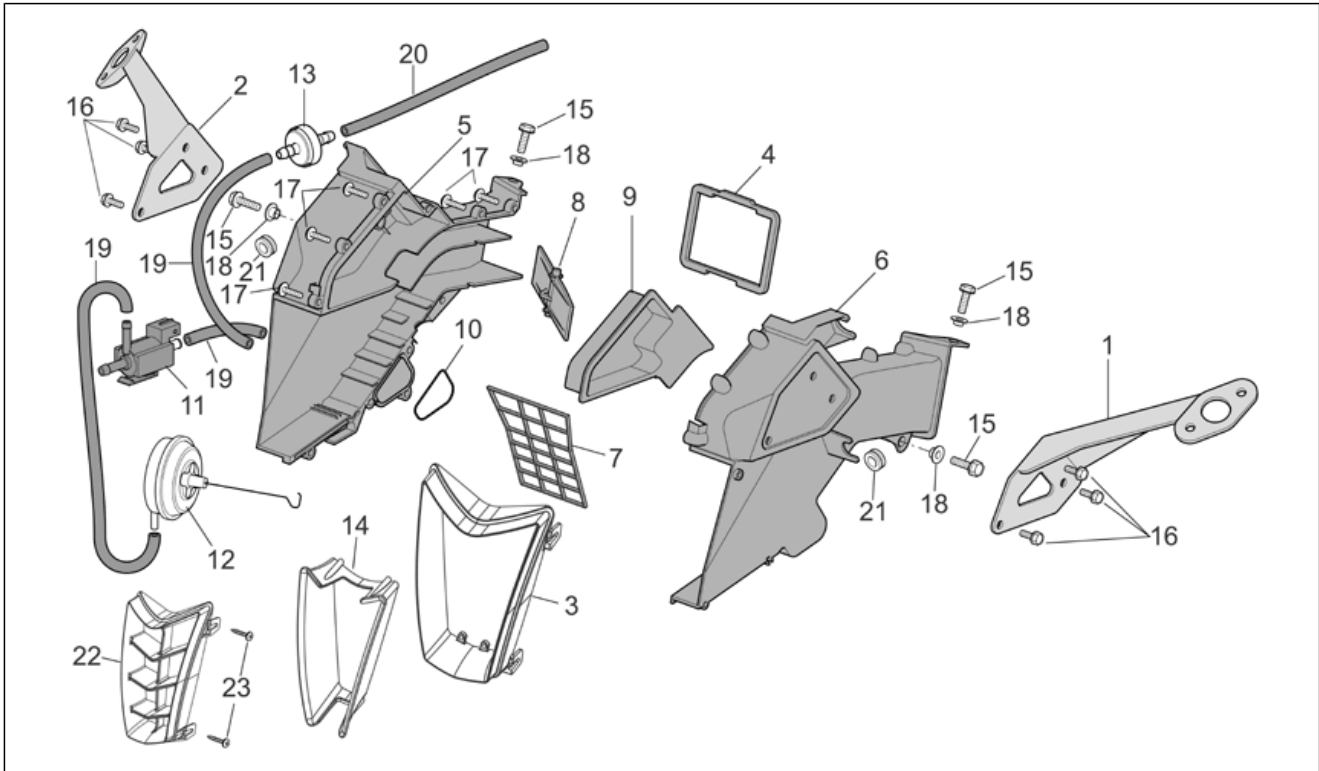

Group	FRAME
Code	28.18
Description	Front body - Duct
Service	1

Pos.	Code	Description	Qty	Variants
1	AP8134766	Mirror support, LH	1	
2	AP8146506	Mirror support, RH	1	
3	AP8178118	Ext.Cornice	1	Year:2004[4] Technical Specifications:"Nera" Dream RSV Version[DRE]
3	AP8178118	Ext.Cornice	1	Year:2004[4], 2005[5] Technical Specifications:Factory "R" RSV Version[FAC], RSV Mille "R" Version[R]
4	AP8144457	Gasket	1	
5	AP8158113	RH air duct	1	
6	AP8158114	LH air duct	1	
7	AP8158116	Grid	1	
8	AP8104438	Throttle-valve	1	
9	AP8158115	Diaphragm	1	
10	AP8144582	Ring	1	
11	AP8127176	Solenoid valve 3vie	1	
12	AP8104336	Control valve cpl.	1	
13	AP8104594	Anti-return valve	1	
14	AP8178012	Int.Cornice	1	Year:2004[4] Technical Specifications:Factory "R" RSV Version[FAC], RSV Mille "R" Version[R]
14	AP8178117	Int.Cornice	1	Year:2004[4] Technical Specifications:"Nera" Dream RSV Version[DRE]
14	AP8178936	Int.frame, grey	1	Year:2005[5] Technical Specifications:Factory "R" RSV Version[FAC], RSV Mille "R" Version[R]
15	AP8152279	Screw w/ flange M6x20	4	Technical Specifications:Factory "R" RSV Version[FAC], RSV Mille "R" Version[R]
15	AP8152452	Screw M6x20	4	Technical Specifications:"Nera" Dream RSV Version[DRE]
16	AP8152272	Screw w/ flange M5x12	6	
17	AP8152329	Phillips screw, SWP M5x20	11