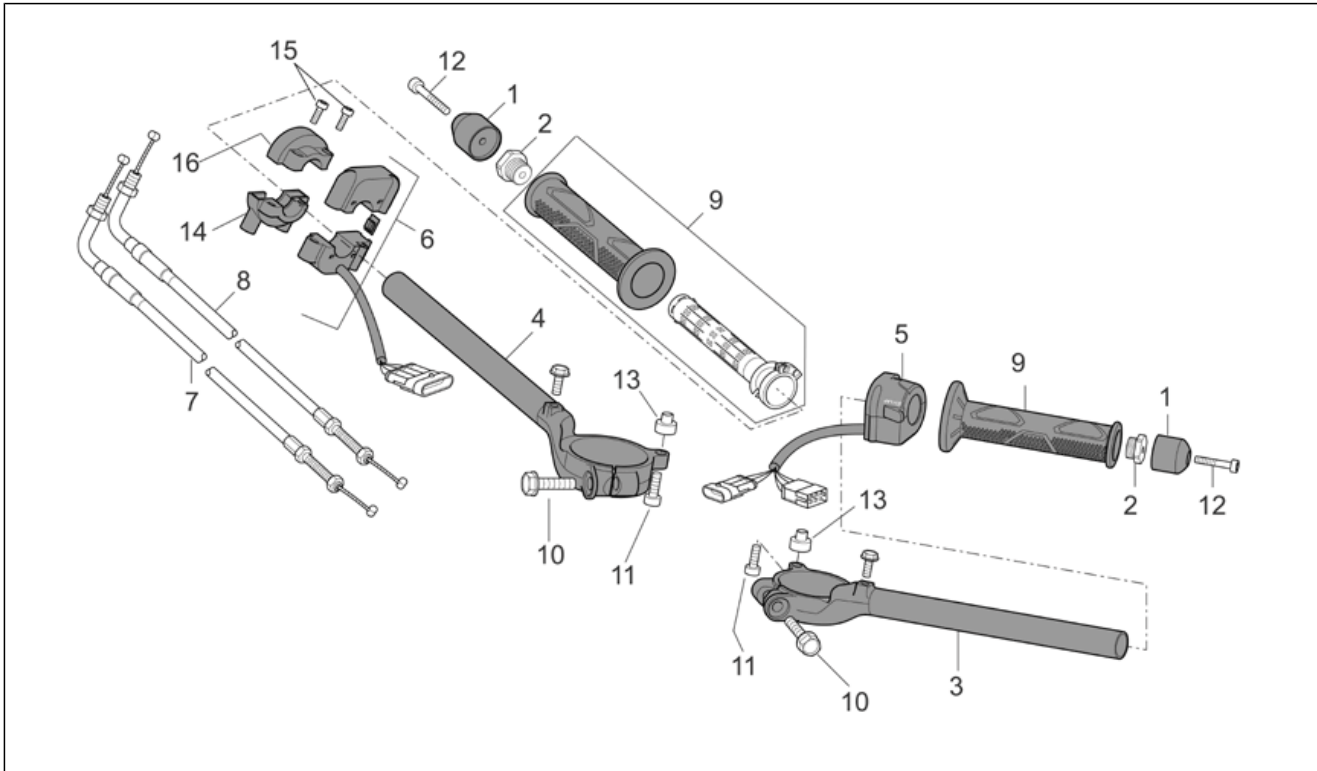

Group	FRAME
Code	28.30
Description	Handlebar - Controls
Service	1

Pos.	Code	Description	Qty	Variants
1	AP8104509	Anti.v weight, black	2	Year:2006[6], 2007[7], 2008[8] Technical Specifications:RSV Mille "R" Version[R]
1	AP8104509	Anti.v weight, black	2	Year:2008[8] Technical Specifications:Factory "R" RSV Version[FAC]
1	AP8104509	Anti.v weight, black	2	Year:2004[4], 2005[5] Technical Specifications:"Nera" Dream RSV Version[DRE], Factory "R" RSV Version[FAC], RSV Mille "R" Version[R]
1	AP8104950	Anti.v weight, bronze	2	Year:2006[6], 2007[7] Technical Specifications:Factory "R" RSV Version[FAC]
2	AP8121520	Anti vib.weight trailing	2	
3	AP8118648	Left half handlebar d.53	1	Year:2004[4] Technical Specifications:RSV Mille "R" Version[R]
3	AP8118650	Left half handlebar d.51,1	1	Year:2005[5], 2006[6], 2007[7], 2008[8] Technical Specifications:RSV Mille "R" Version[R]
3	AP8118650	Left half handlebar d.51,1	1	Technical Specifications:"Nera" Dream RSV Version[DRE], Factory "R" RSV Version[FAC]
4	AP8118647	Right half handlebar d.53	1	Year:2004[4] Technical Specifications:RSV Mille "R" Version[R]
4	AP8118649	Right half handlebar d.51,1	1	Technical Specifications:"Nera" Dream RSV Version[DRE], Factory "R" RSV Version[FAC]
4	AP8118649	Right half handlebar d.51,1	1	Year:2005[5], 2006[6], 2007[7], 2008[8] Technical Specifications:RSV Mille "R" Version[R]
5	AP8127365	LH lights selector	1	
6	AP8118637	Engine stop-start device	1	
7	AP8114439	Gas trasmission delivery	1	
8	AP8114440	Gas trasmission return	1	
9	AP8118501	Handgrip pair, black	1	
10	AP8150236	Hex socket screw M8x35	2	Year:2004[4], 2005[5] Technical Specifications:Factory "R" RSV Version[FAC], RSV Mille "R" Version[R]
10	AP8150543	Screw M8x35	2	Year:2006[6], 2007[7], 2008[8]