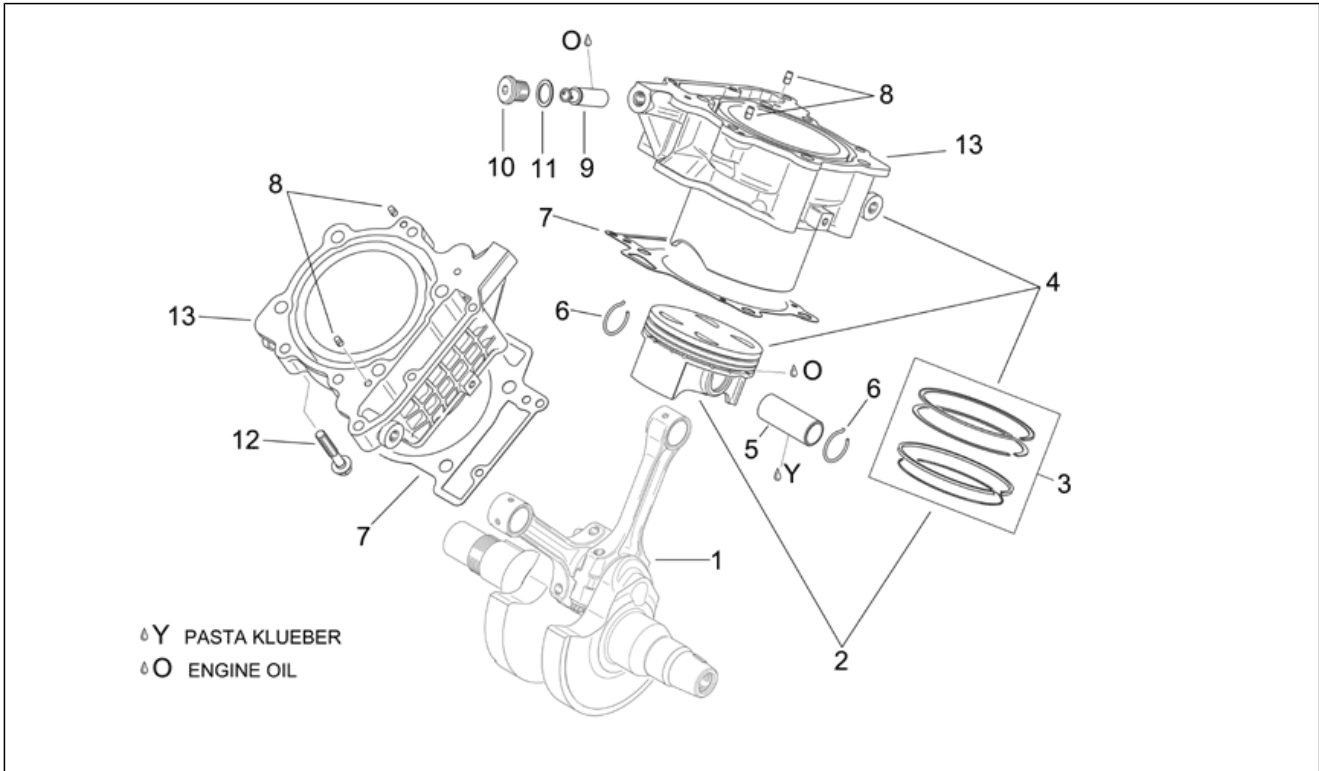

Group	ENGINE
Code	29.61
Description	Crankshaft II
Service	1

Pos.	Code	Description	Qty	Variants
11	AP0430622	Gasket ring 16x22	2	
12	AP0940637	Screw w/ flange	8	
13	AP0613412	Nikasil cylinder 97,000 mm (A)	2	Year:2004[4] Technical Specifications:"Nera" Dream RSV Version[DRE]
13	AP0613413	Nikasil cylinder 97,012 mm (B)	2	Year:2004[4] Technical Specifications:"Nera" Dream RSV Version[DRE]