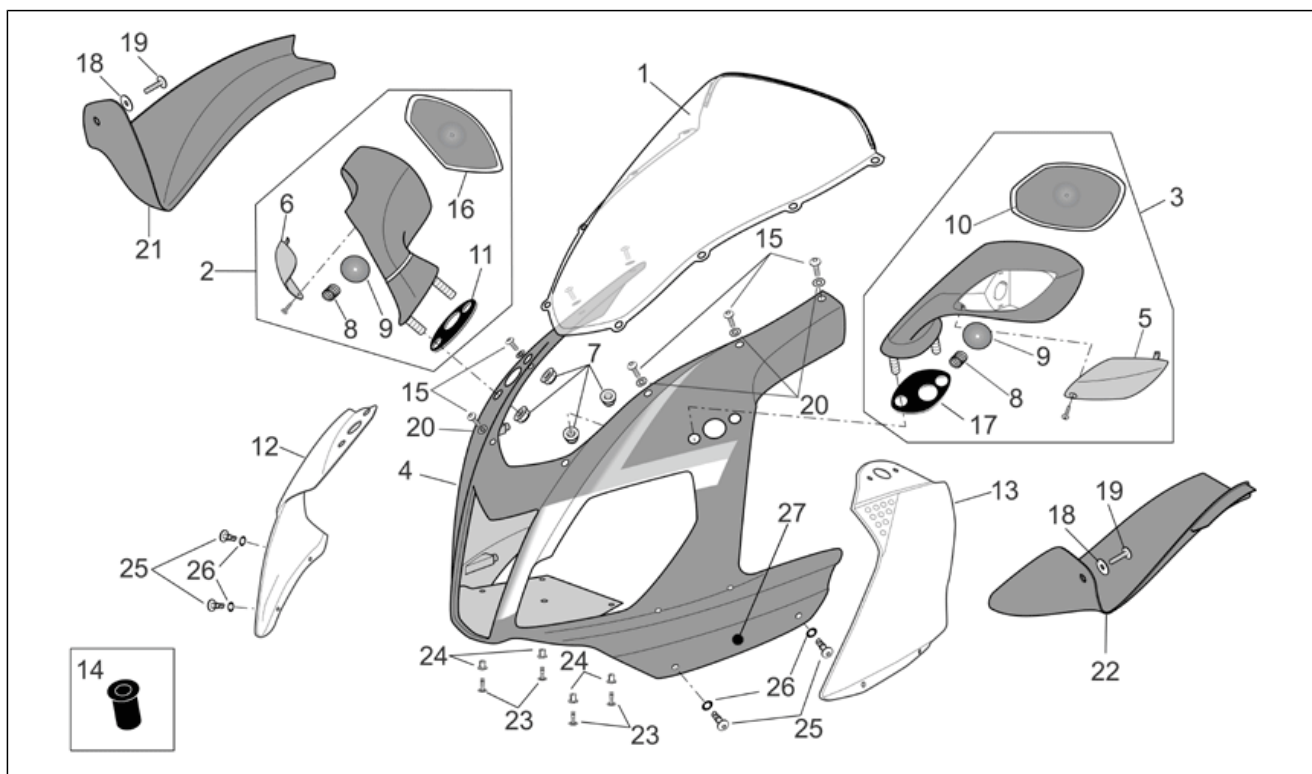

Group	FRAME
Code	28.17
Description	Front body - Front fairing
Service	1

Pos.	Code	Description	Qty	Variants
12	AP8178110	RH baffle, black	1	Year:2004[4] Vehicle colour:Aprilia black 2004[n] Technical Specifications:RSV Mille "R" Version[R]
12	AP8178139	RH baffle, carb.	1	Year:2004[4] Technical Specifications:Factory "R" RSV Version[FAC]
12	AP8178139	RH baffle, carb.	1	Year:2005[5] Technical Specifications:Factory "R" RSV Version[FAC]
12	AP8178139	RH baffle, carb.	1	Year:2004[4] Technical Specifications:Factory "R" RSV Version[FAC]
12	AP8178180	RH baffle, grey	1	Year:2004[4] Vehicle colour:Lead grey 2004[g], Fluo Red 2004[r] Technical Specifications:RSV Mille "R" Version[R]
12	AP8178756	RH baffle, carb.	1	Year:2005[5] Technical Specifications:Factory "R" RSV Version[FAC]
12	AP8178756	RH baffle, carb.	1	Year:2005[5] Technical Specifications:Factory "R" RSV Version[FAC]
12	AP8178756	RH baffle, carb.	1	Year:2007[7], 2008[8] Technical Specifications:Factory "R" RSV Version[FAC]
12	AP8178756	RH baffle, carb.	1	Year:2004[4] Technical Specifications:Factory "R" RSV Version[FAC]
12	AP8178756	RH baffle, carb.	1	Year:2006[6] Vehicle colour:Aprilia black 2005-2006[a.blk] Technical Specifications:Factory "R" RSV Version[FAC]
12	AP8178939	RH baffle, black	1	Year:2005[5] Technical Specifications:RSV Mille "R" Version[R]
12	AP8179274	RH baffle, black	1	Year:2007[7], 2008[8] Technical Specifications:RSV Mille "R" Version[R]
12	AP8179274	RH baffle, black	1	Year:2006[6] Vehicle colour:Aprilia black 2005-2006[a.blk], Fluo Red 2005-2006[r.fluo], Aprilia White 2006 (s.t.15178)[white] Technical Specifications:RSV Mille "R" Version[R]
13	AP8168987	LH baffle, carb.	1	Year:2004[4] Technical Specifications:"Nera" Dream RSV Version[DRE]