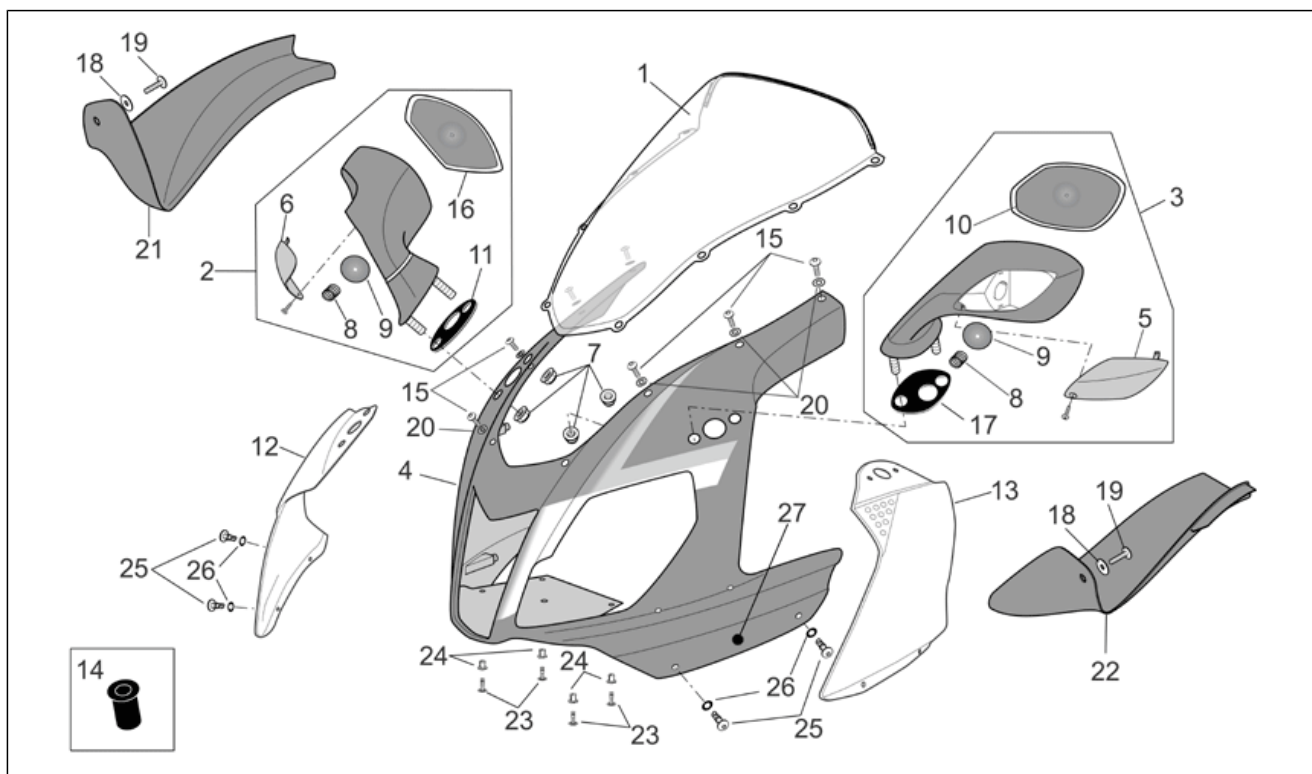

Group	FRAME
Code	28.17
Description	Front body - Front fairing
Service	1

Pos.	Code	Description	Qty	Variants
				Country:Australia[AA], B, GR, E, F, I, NL[EU], Japan[JJ], Mexico[ME], Great Britain[UK]
4	AP8158661	Front fairing, grey	1	Year:2004[4] Vehicle colour:Lead grey 2004[g] Technical Specifications:RSV Mille "R" Version[R]
4	AP8168874	Front fairing, black	1	Year:2004[4] Vehicle colour:Aprilia black 2004[n] Technical Specifications:Factory "R" RSV Version[FAC]
4	AP8168996	Front fairing, grey	1	Year:2004[4] Vehicle colour:Lead grey 2004[g] Technical Specifications:Factory "R" RSV Version[FAC]
4	AP8178016	Front fairing, black	1	Year:2004[4] Vehicle colour:Aprilia black 2004[n] Technical Specifications:RSV Mille "R" Version[R]
4	AP8178028	Front fairing, red	1	Year:2004[4] Vehicle colour:Fluo Red 2004[r] Technical Specifications:RSV Mille "R" Version[R]
4	AP8178120	Front fairing,transp.varn.	1	Year:2004[4] Technical Specifications:"Nera" Dream RSV Version[DRE]
4	AP8178171	Front fairing, red	1	Year:2004[4] Vehicle colour:Fluo Red 2004[r] Technical Specifications:Factory "R" RSV Version[FAC]
4	AP8178874	Front fairing, black	1	Year:2005[5] Vehicle colour:Aprilia black 2005-2006[a.blk] Technical Specifications:Factory "R" RSV Version[FAC], RSV Mille "R" Version[R]
4	AP8178943	Front fairing, red	1	Year:2005[5] Vehicle colour:Fluo Red 2005-2006[r.fluo] Technical Specifications:Factory "R" RSV Version[FAC], RSV Mille "R" Version[R]
4	AP8178957	Front fairing, silver	1	Year:2005[5] Vehicle colour:Silver Mirror 2005[s.mir] Technical Specifications:Factory "R" RSV Version[FAC], RSV Mille "R" Version[R]