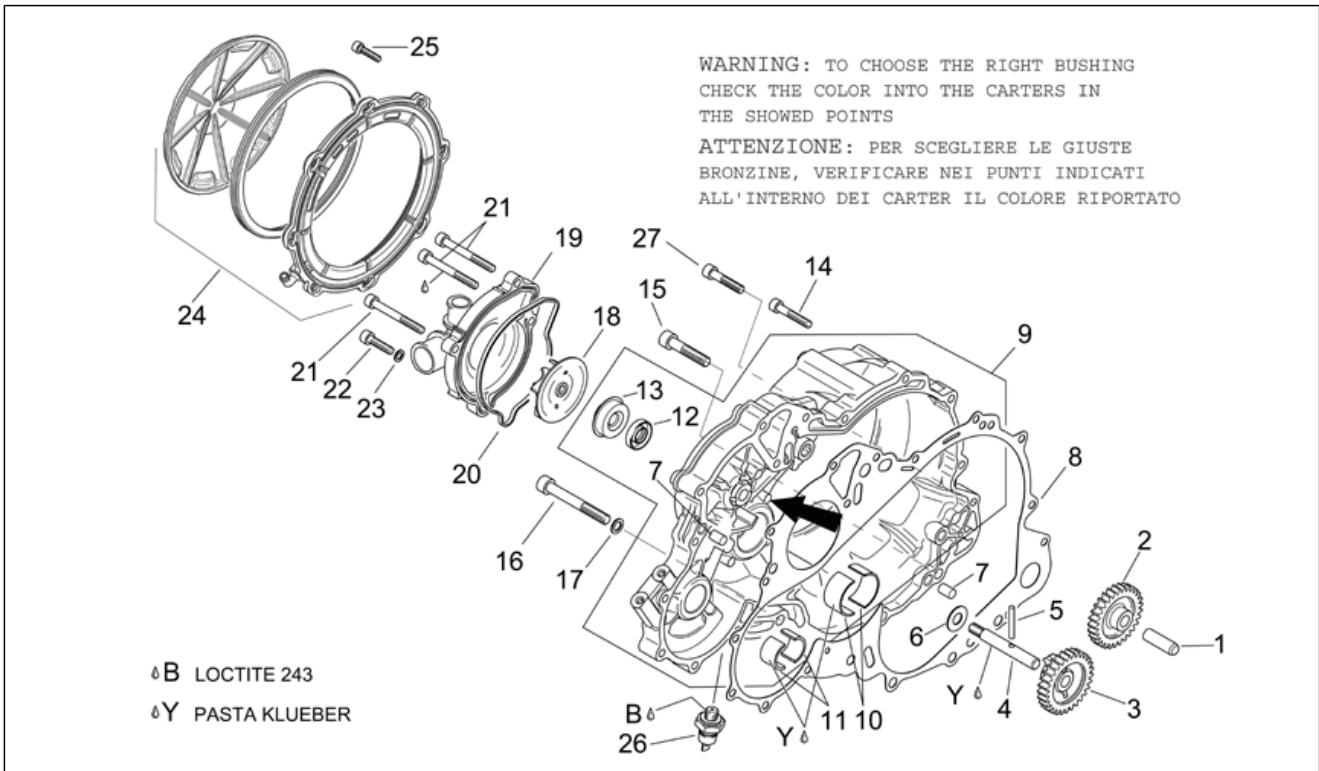

Group	ENGINE
Code	29.71
Description	Water pump
Service	1

Pos.	Code	Description	Qty	Variants
1	AP0929930	Pin	1	
2	AP0634500	Idle gear	1	
3	AP0634490	Water pump gear	1	
4	AP0220410	Water pump shaft assy.	1	
5	AP0232430	Pin	1	
6	AP0227685	Washer 10,1x22x1	1	
7	AP0632010	Pin M8x12	2	
8	AP0650330	Gasket	1	
9	AP0610151	Clutch cover	1	
10	AP0233790	Bushing half-shell, blue	2	
10	AP0233791	Bushing half-shell, red	2	
10	AP0233793	Bushing half-shell, yellow	2	
11	AP0233780	Bearing half-shell 20x24x16	2	
12	AP0650315	Oil seal 10x25x5	1	
13	AP0650370	Pump mechanical seal	1	
14	AP0241811	Hex socket screw	10	
15	AP0440101	Hex socket screw	3	
16	AP0841841	Hex socket screw	1	
17	AP0950141	Gasket ring 8x13	1	
18	AP0222500	Impeller	1	
19	AP0222512	Water pump casing	1	
20	AP0650240	Gasket	1	
21	AP0240331	Hex socket screw	3	
22	AP0840861	Hex socket screw M6x25	1	
23	AP0950141	Gasket ring 8x13	1	
24	AP0610992	Diaphragm disc cpl.	1	
25	AP0240181	Hex socket screw	8	Technical Specifications:Factory "R" RSV Version[FAC], RSV Mille "R" Version[R]