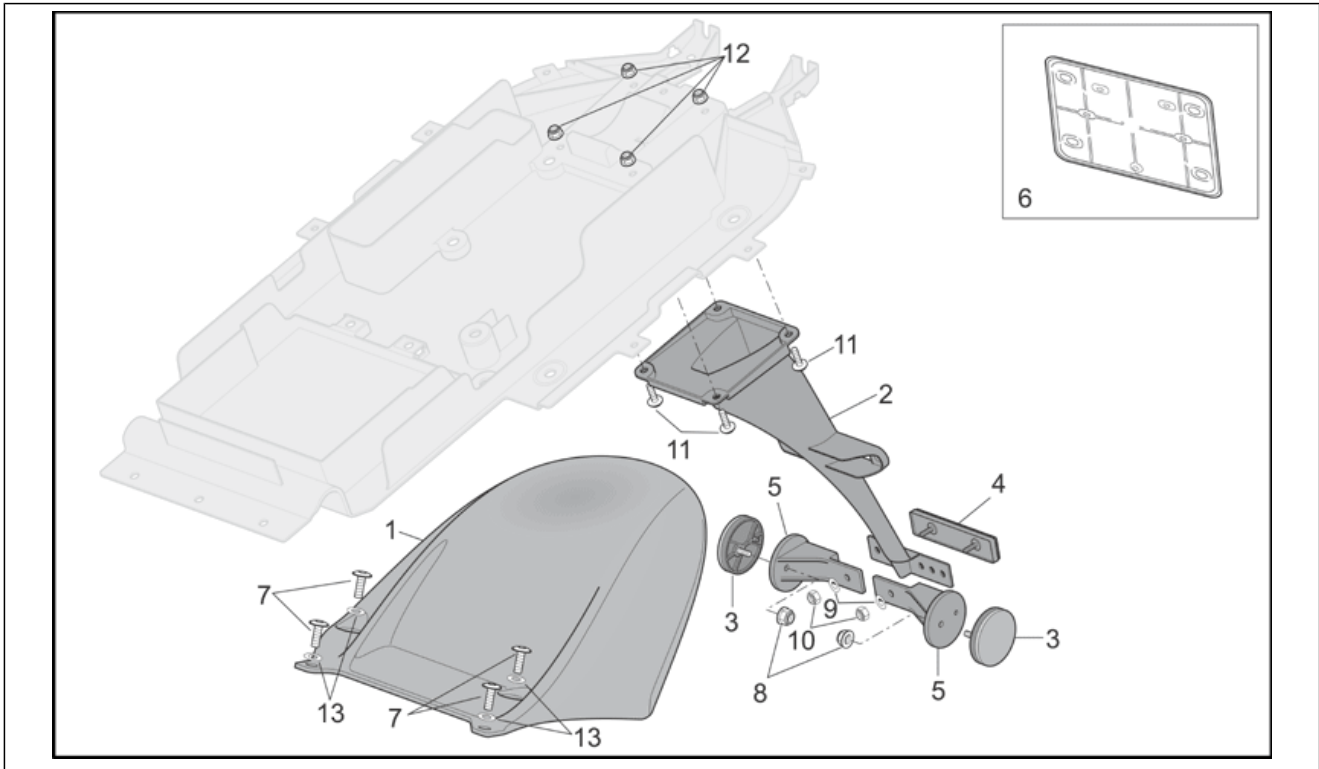

Group	FRAME
Code	28.28
Description	Rear mudguard
Service	1

Pos.	Code	Description	Qty	Variants
7	AP8152298	Screw w/ flange M5x16	4	Technical Specifications:Factory "R" RSV Version[FAC]
7	AP8152302	Screw w/ flange M5x12	4	Technical Specifications:RSV Mille "R" Version[R]
7	AP8152458	Screw	4	Technical Specifications:"Nera" Dream RSV Version[DRE]
8	AP8152306	Self-locking nut m5	2	
9	AP8150158	Washer 4,3X9X0,8	2	
10	AP8150204	Nut M4	2	
11	AP8152246	Screw w/ flange M6x16	4	
12	AP8152299	Self-locking nut M6	4	
13	AP8150429	Spring washer 6,4x11x0,5*	4	Technical Specifications:Factory "R" RSV Version[FAC]