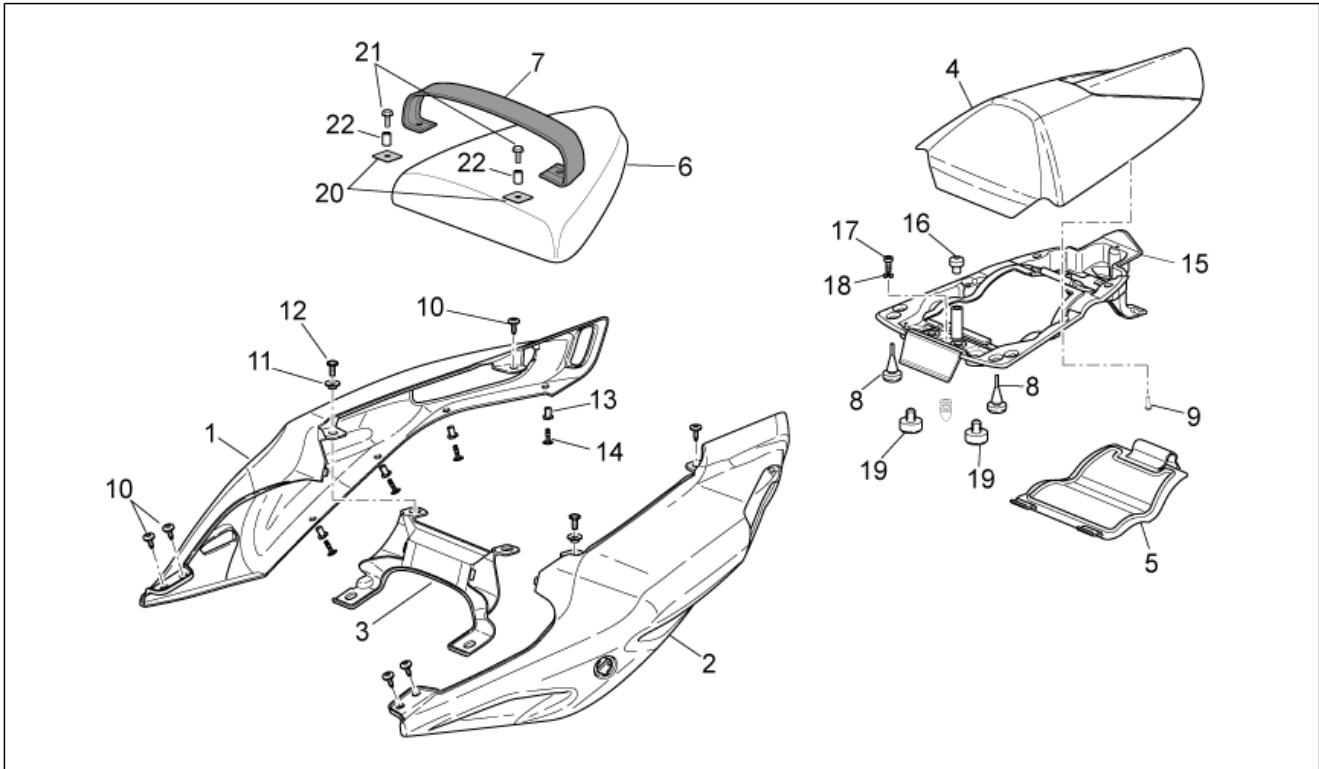

Group	FRAME
Code	28.26
Description	Rear body - Rear fairing II
Service	1

Pos.	Code	Description	Qty	Variants
14	AP8144563	Rivet, male	8	Year:2006[6], 2007[7], 2008[8]
15	AP8179075	Saddle cover base	1	Year:2006[6], 2007[7], 2008[8]
16	AP8144081	Rubber spacer	1	Year:2006[6], 2007[7], 2008[8]
17	AP8152043	Hex socket screw M4x10	1	Year:2006[6], 2007[7], 2008[8]
18	AP8150011	Washer 4,3x12x1	1	Year:2006[6], 2007[7], 2008[8]
19	AP8220349	Rubber spacer	2	Year:2006[6], 2007[7], 2008[8]
20	AP8134654	Plate	2	Year:2006[6], 2007[7], 2008[8]
21	AP8152283	Screw w/ flange	2	Year:2006[6], 2007[7], 2008[8]
22	AP8120253	Spacer	2	Year:2006[6], 2007[7], 2008[8]