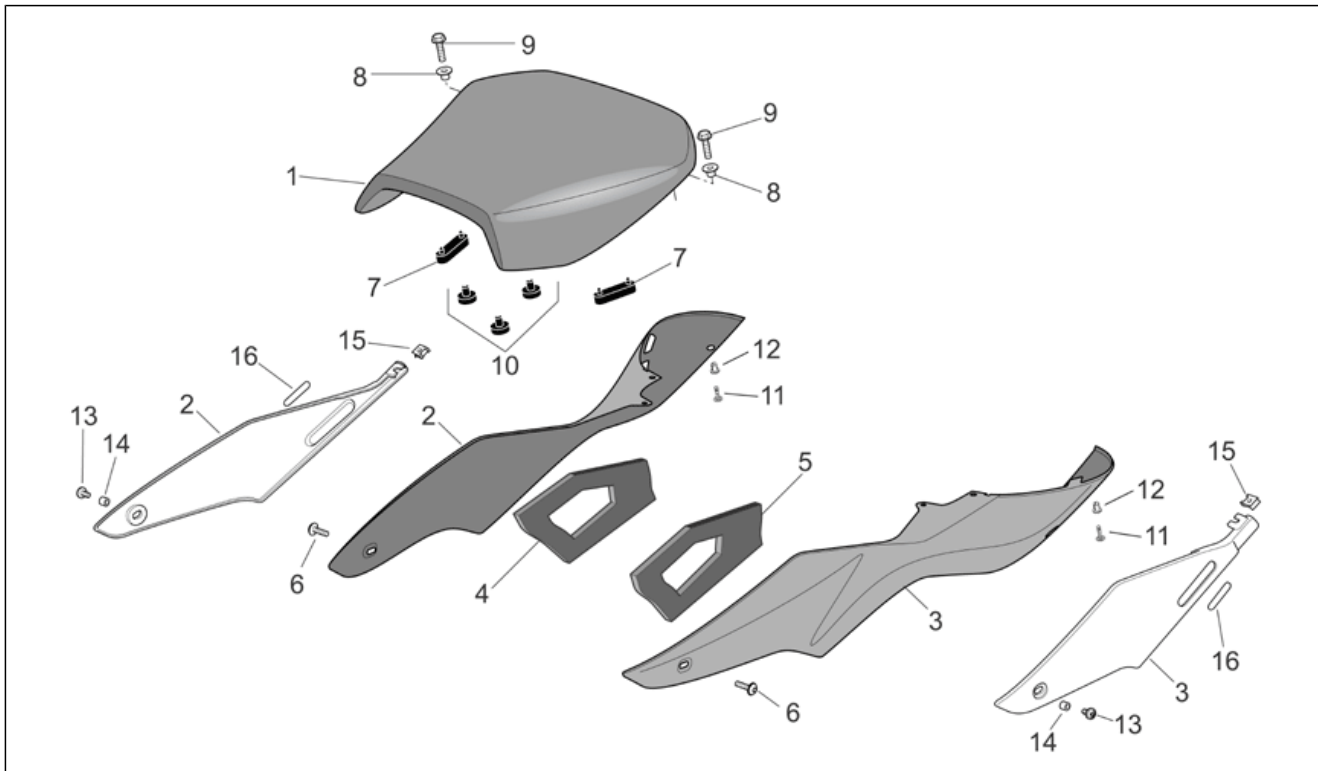

Group	FRAME
Code	28.24
Description	Saddle
Service	1

Pos.	Code	Description	Qty	Variants
				Vehicle colour:Aprilia Black 2008 (s.t.859822)[black08], Platinum Grey 2007 (s.t.853154)[grey] Technical Specifications:RSV Mille "R" Version[R]
3	AP8179430	LH side panel, grey	1	Year:2007[7] Vehicle colour:Aprilia black 2005-2006[a.blk], Platinum Grey 2007 (s.t.853154)[grey] Technical Specifications:RSV Mille "R" Version[R]
3	AP8184357	LH side panel, red	1	Year:2007[7] Vehicle colour:Bol D'or 2007 (s.t.853155)[bol dor] Technical Specifications:RSV Mille "R" Version[R]
4	AP8117236	RH adhesive sponge	1	
5	AP8117235	LH adhesive sponge	1	
6	AP8152302	Screw w/ flange M5x12	2	Technical Specifications:Factory "R" RSV Version[FAC], RSV Mille "R" Version[R]
6	AP8152458	Screw	2	Technical Specifications:"Nera" Dream RSV Version[DRE]
7	AP8126701	Saddle rubber	2	
8	AP8221145	T bush *	2	
9	AP8152279	Screw w/ flange M6x20	2	
10	AP8126702	Rubber spacer	6	
11	AP8144616	Rivet, female	2	
12	AP8144563	Rivet, male	2	
13	AP8152298	Screw w/ flange M5x16	2	Year:2006[6], 2007[7], 2008[8] Technical Specifications:Factory "R" RSV Version[FAC], RSV Mille "R" Version[R]
14	AP8221036	Bushing 5,3x8x7,1	2	Year:2006[6], 2007[7], 2008[8] Technical Specifications:Factory "R" RSV Version[FAC], RSV Mille "R" Version[R]
15	AP8102375	Clip m5	2	Year:2006[6], 2007[7], 2008[8] Technical Specifications:Factory "R" RSV Version[FAC], RSV Mille "R" Version[R]
16	AP8166905	Decal R 1000	2	Year:2006[6] Technical Specifications:RSV Mille "R" Version[R]