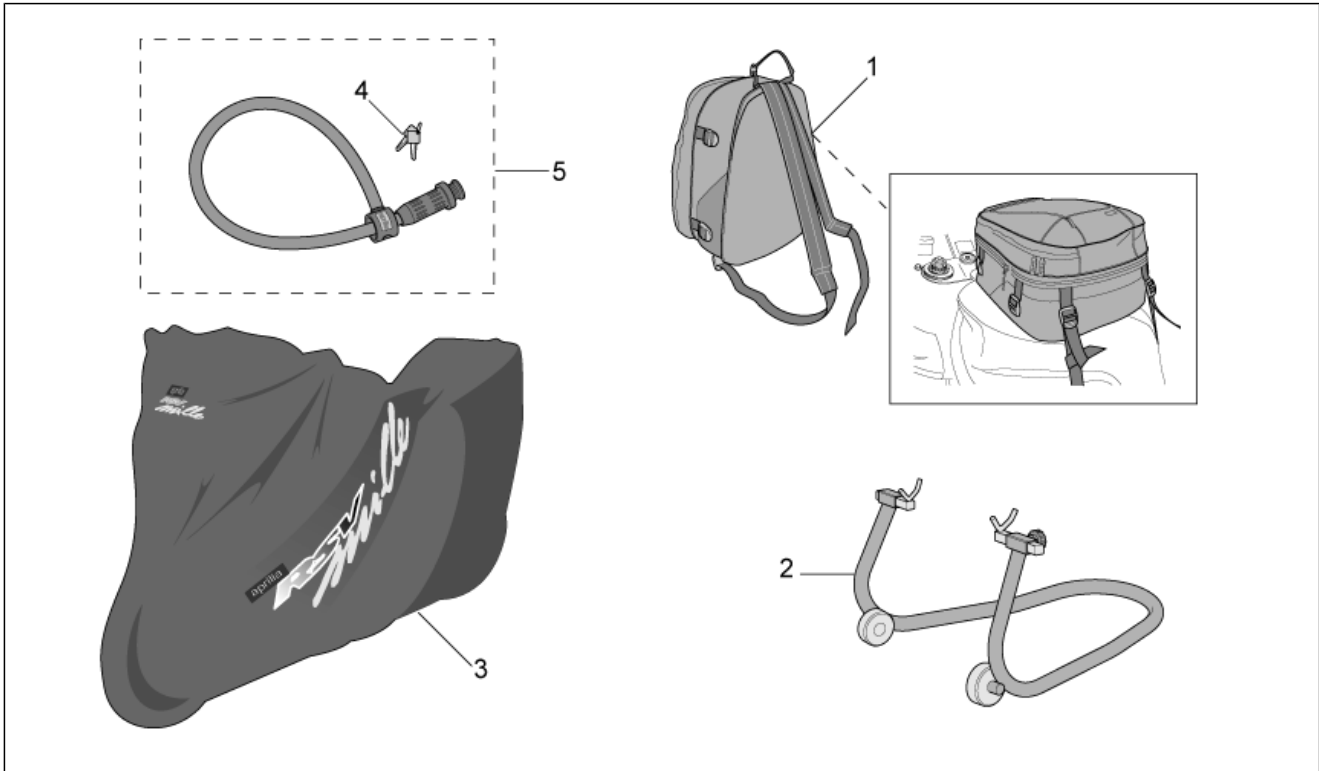

Group	ACCESSORIES
Code	30.06
Description	Acc. - Various
Service	1

Pos.	Code	Description	Qty	Variants
1	AP8792156	Tank pack	1	Technical Specifications:Accessories[A]
2	AP8705021	Rear Workshop stand	1	Technical Specifications:Accessories[A]
3	AP8796835	Bike cover	1	Technical Specifications:Accessories[A]
4	AP8700792	Key support B.Guard UK-D	1	Country:Germany[D], Great Britain[UK] Technical Specifications:Accessories[A]
4	AP8700793	Key support B.Guard F-NL	1	Country:France[F], Holland[NL] Technical Specifications:Accessories[A]
4	AP8700794	Key support B.Guard I-E	1	Country:Spain[E], Italy[I] Technical Specifications:Accessories[A]
5	AP8794042	Anti-theft kit	1	Year:2006[6] Technical Specifications:Accessories[A]