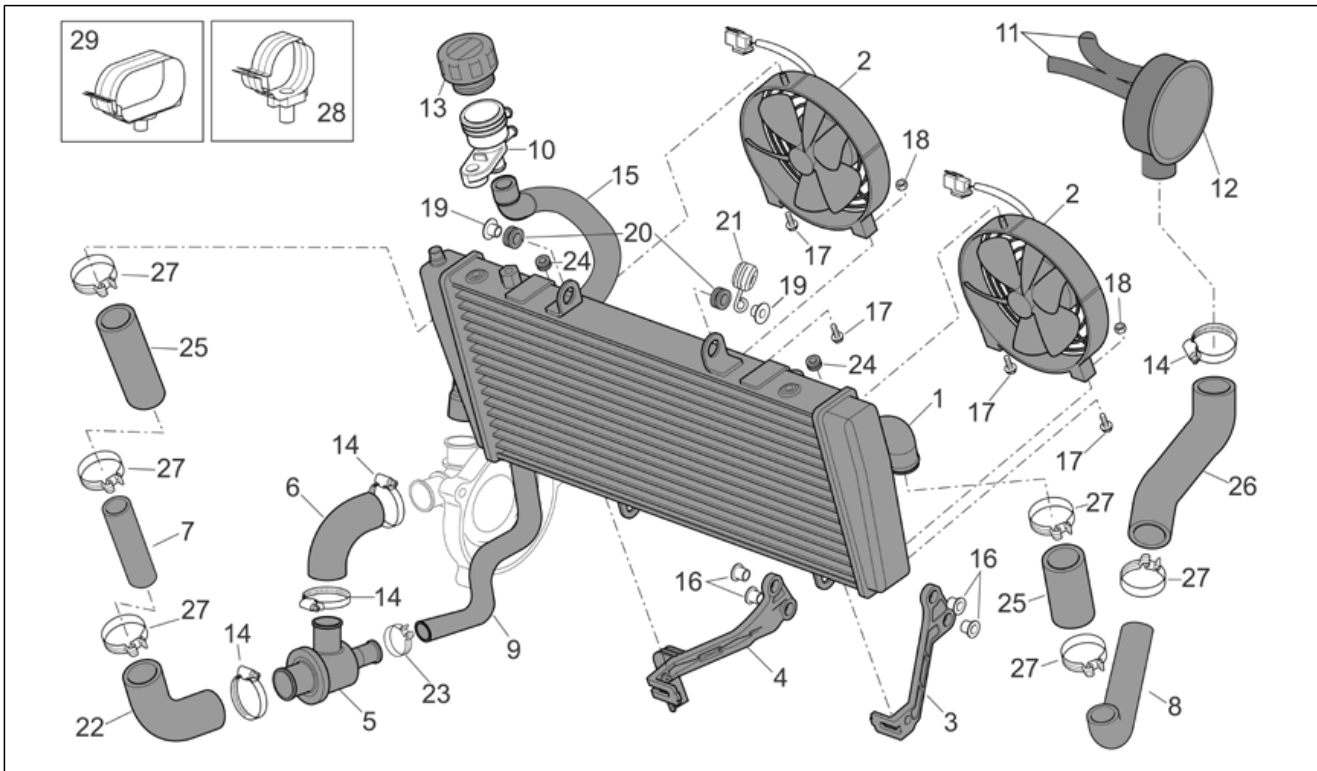

Group	FRAME
Code	28.33
Description	Cooling system
Service	1

Pos.	Code	Description	Qty	Variants
1	AP8104828	Water cooler	1	
2	AP8124855	Fan, cpl.	2	
3	AP8134852	LH inf.water cooler holder	1	
4	AP8134853	RH inf.water cooler holder	1	
5	AP8124929	Thermostat valve set 75°C	1	
6	AP8144033	Thermostat-pump pipe	1	
7	AP8144719	Thermostat-cooler pipe	1	
8	AP8144718	Cooler-manifold pipe	1	
9	AP8120980	Thermostat-engine pipe	1	
10	AP8144644	Filler cap	1	
11	AP8144449	pipe	2	
12	AP8104338	Three-way manifold	1	
13	AP8102615	Cover	1	
14	AP8104097	Hose clamp	4	
15	AP8144645	pipe	1	
16	AP8121795	T bush	4	
17	AP8152277	Screw w/ flange M6x12	4	
18	AP8150026	Nut M6	4	
19	AP8221023	T bush	2	
20	AP8120030	Rubber spacer	2	
21	AP8201727	Black cable guide	1	
22	AP8144733	Hose	1	
23	AP8101927	Hose clip D23,5x8*	2	
24	AP8112600	Rubber spacer	2	
25	AP8144720	Hose	2	
26	AP8144732	pipe	1	
27	AP8104540	Hose clip D31x9*	6	
28	AP8220269	Cable-guide	1