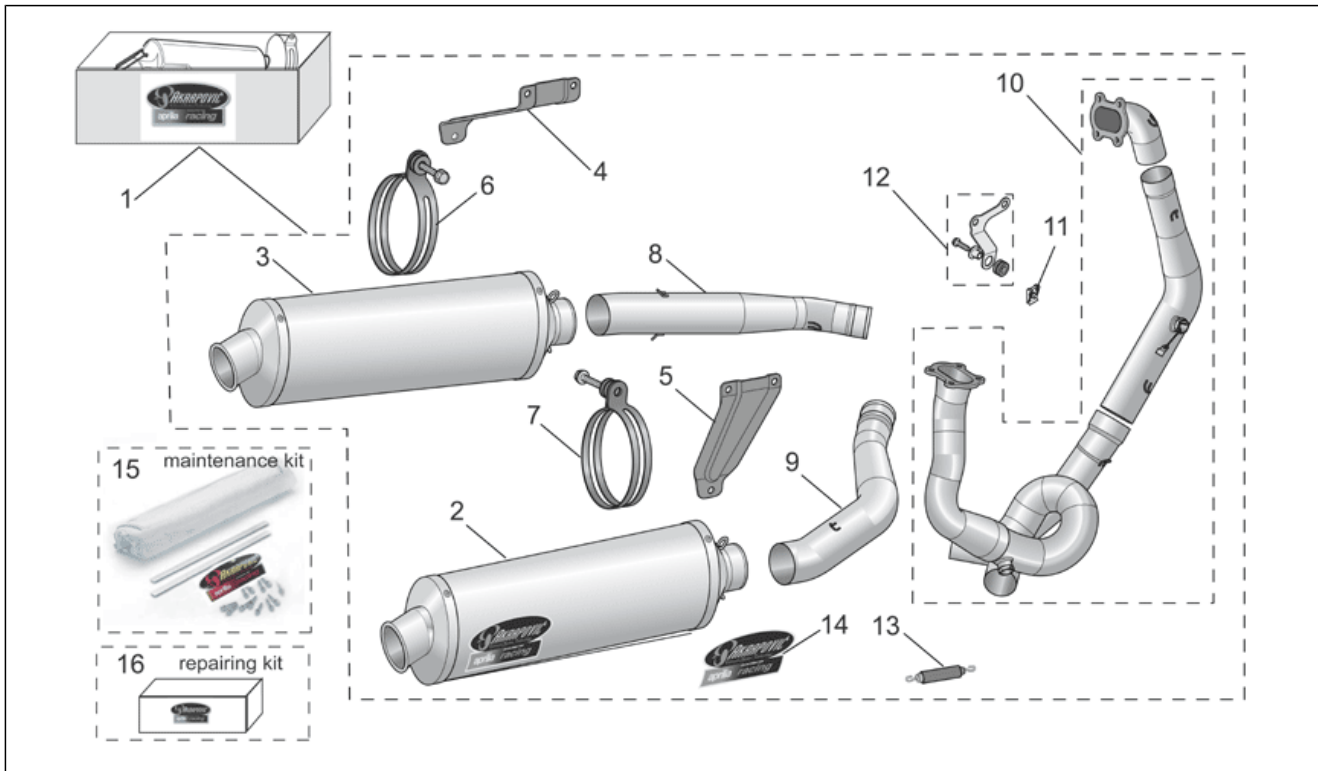

Group	ACCESSORIES
Code	30.75
Description	Acc. - Performance parts EVO
Service	1

Pos.	Code	Description	Qty	Variants
1	AP8797232	Exhaust kit assy Akra.EVO6	1	Technical Specifications:Accessories[A], For Circuit Only[Circ]
2	AP8797233	RH silencer Titan	1	Technical Specifications:Accessories[A], For Circuit Only[Circ]
3	AP8797234	LH silencer Titan	1	Technical Specifications:Accessories[A], For Circuit Only[Circ]
4	AP8796790	LH clamp Carb.	1	Technical Specifications:Accessories[A]
5	AP8796791	RH clamp Carb.	1	Technical Specifications:Accessories[A]
6	AP8797235	LH manifold pipe Carb.	1	Technical Specifications:Accessories[A]
7	AP8797236	RH silencer support clamp Carb.	1	Technical Specifications:Accessories[A]
8	AP8797237	RH manifold pipe Titan	1	Technical Specifications:Accessories[A], For Circuit Only[Circ]
9	AP8797238	LH manifold pipe Titan	1	Technical Specifications:Accessories[A], For Circuit Only[Circ]
10	AP8797239	Central manifold pipe	1	Technical Specifications:Accessories[A], For Circuit Only[Circ]
11	AP8797240	Collector set fixing nut	1	Technical Specifications:Accessories[A]
12	AP8797241	Cpl. Exhaust Fix kit	1	Technical Specifications:Accessories[A]
13	AP8796519	Exhaust pipes spring	12	Technical Specifications:Accessories[A]
14	AP8797215	Sticker	1	Technical Specifications:Accessories[A]
15	AP8797242	Silencer revision kit	1	Technical Specifications:Accessories[A], For Circuit Only[Circ]
16	AP8797243	Silencer Repairing kit	1	Technical Specifications:Accessories[A], For Circuit Only[Circ]