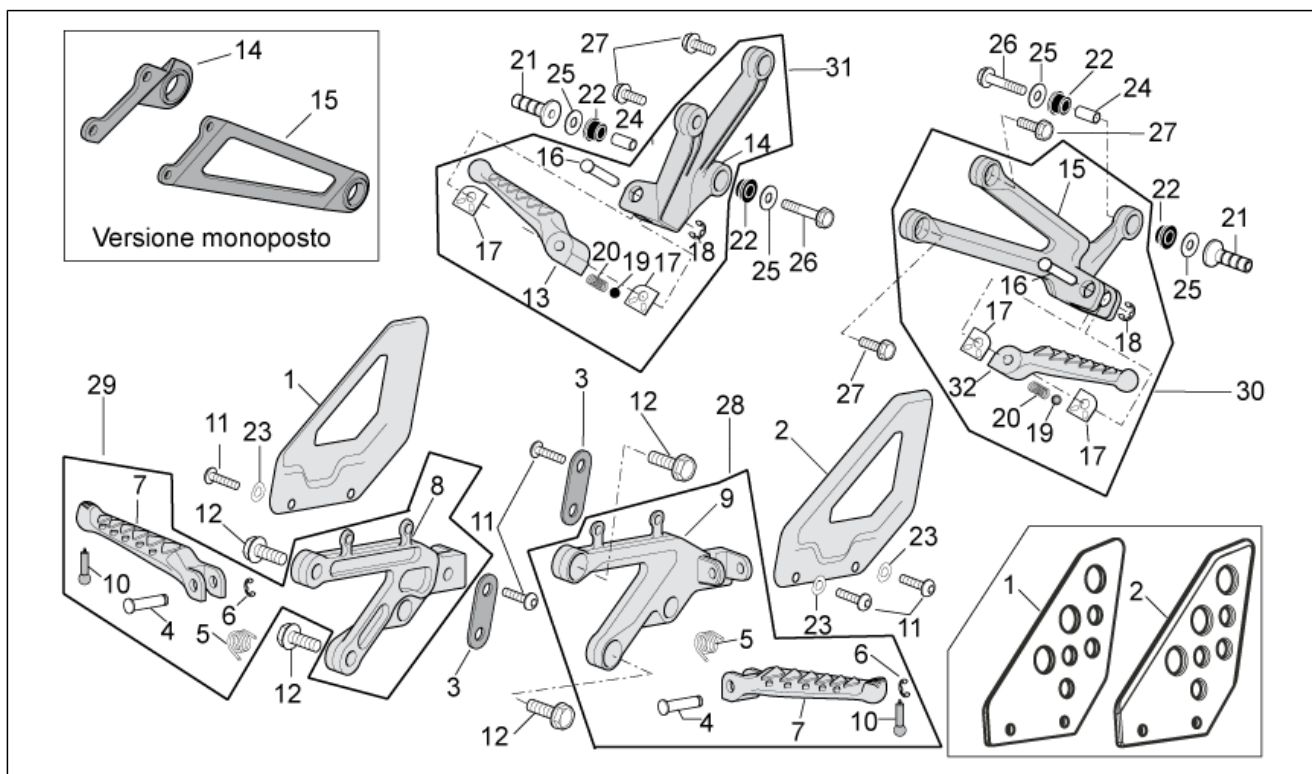

Group	FRAME
Code	28.09
Description	Foot rests
Service	1

Pos.	Code	Description	Qty	Variants
12	AP8150540	Screw	4	Year:2006[6], 2007[7], 2008[8] Technical Specifications:Factory "R" RSV Version[FAC], RSV Mille "R" Version[R]
12	AP8152288	Screw w/ flange	4	Year:2004[4], 2005[5] Technical Specifications:Factory "R" RSV Version[FAC], RSV Mille "R" Version[R]
12	AP8152448	Screw M8x30	4	Year:2004[4] Technical Specifications:"Nera" Dream RSV Version[DRE]
13	AP8146616	Rear footrest, RH	1	Year:2004[4], 2005[5], 2006[6], 2007[7], 2008[8]
14	AP8134786	RH support	1	Year:2004[4], 2005[5] Technical Specifications:Single-saddle version[Mono]
14	AP8146566	RH footrest support	1	Year:2004[4], 2005[5] Technical Specifications:Double-saddle version[Bip]
15	AP8134830	LH support	1	Year:2004[4], 2005[5] Technical Specifications:Single-saddle version[Mono]
15	AP8146567	LH footrest support	1	Year:2004[4], 2005[5] Technical Specifications:Double-saddle version[Bip]
16	AP8134829	Footrest pin	2	
17	AP8134451	Footrest plate	4	
18	AP8152409	Stop ring	2	
19	AP8101861	Ball D6,35	2	
20	AP8121133	Coil compress. spring	2	
21	AP8158984	Silencer protection	2	
22	AP8144558	Rubber spacer	4	
23	AP8150429	Spring washer 6,4x11x0,5*	4	
24	AP8121455	Spacer bush	2	
25	AP8150018	Washer	4	
26	AP8152291	Screw w/ flange	2	Technical Specifications:Factory "R" RSV Version[FAC], RSV Mille "R" Version[R]
26	AP8152450	Screw M8x40	2	Technical Specifications:"Nera" Dream RSV Version[DRE]
27	AP8152287	Screw w/ flange M8x25	4	Year:2004[4], 2005[5]