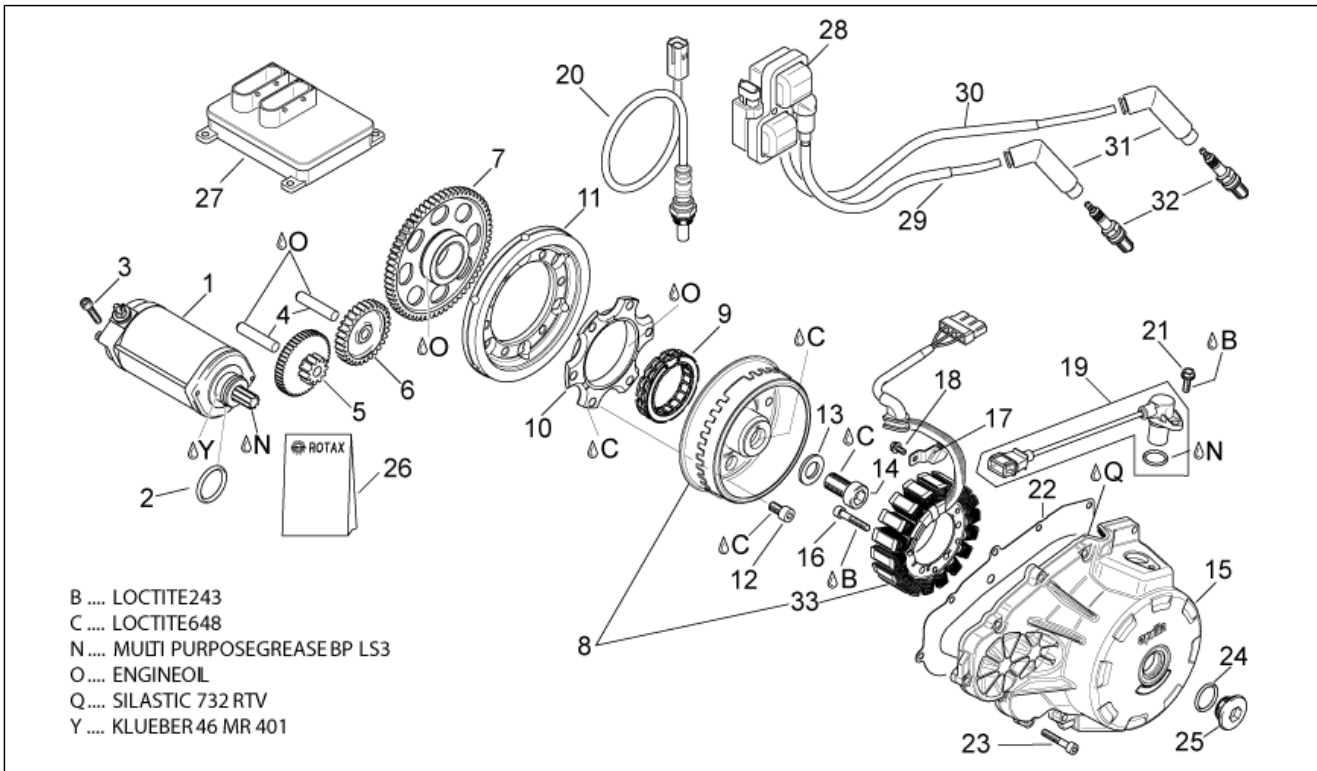

Group	ENGINE
Code	29.72
Description	Ignition unit
Service	1

Pos.	Code	Description	Qty	Variants
1	AP0294356	Starter motor cpl.	1	
2	AP0250140	O-ring 24,4x3,1	1	
3	AP0840882	Hex socket screw	2	
4	AP0229301	Pin M6x50	2	
5	AP0634740	Double gear	1	Year:2004[4], 2005[5], 2006[6], 2007[7], 2008[8]
6	AP0634600	Idle gear	1	Year:2004[4], 2005[5], 2006[6], 2007[7], 2008[8]
7	AP0634595	Sprag clutch gear z=64	1	
8	AP0296988	Ignition unit cpl.	1	
9	AP0659110	Sprag clutch	1	
10	AP0659550	Sprag clutch housing	1	
11	AP0265045	Weight	1	
12	AP0641505	Hex socket screw	6	
13	AP0627270	Washer a17	1	
14	AP0241540	Hex socket screw	1	
15	AP0610705	Ignition cover	1	
16	AP0241816	Hex socket screw M6x40	3	
17	AP0251390	Cable protection	1	
18	AP0941935	Self-tap screw M5x12	1	
19	AP0265920	Pick-up	1	Year:2004[4]
19	AP0265920	Pick-up	1	Year:2005[5] Technical Specifications:Factory "R" RSV Version[FAC]
19	AP0265920	Pick-up	1	Year:2005[5] Technical Specifications:RSV Mille "R" Version[R]
19	AP0966570	Pick-up	1	Year:2005[5] Technical Specifications:Factory "R" RSV Version[FAC]
19	AP0966570	Pick-up	1	Year:2005[5] Technical Specifications:RSV Mille "R" Version[R]
19	AP0966570	Pick-up	1	Year:2005[5] Technical Specifications:RSV Mille "R" Version[R]