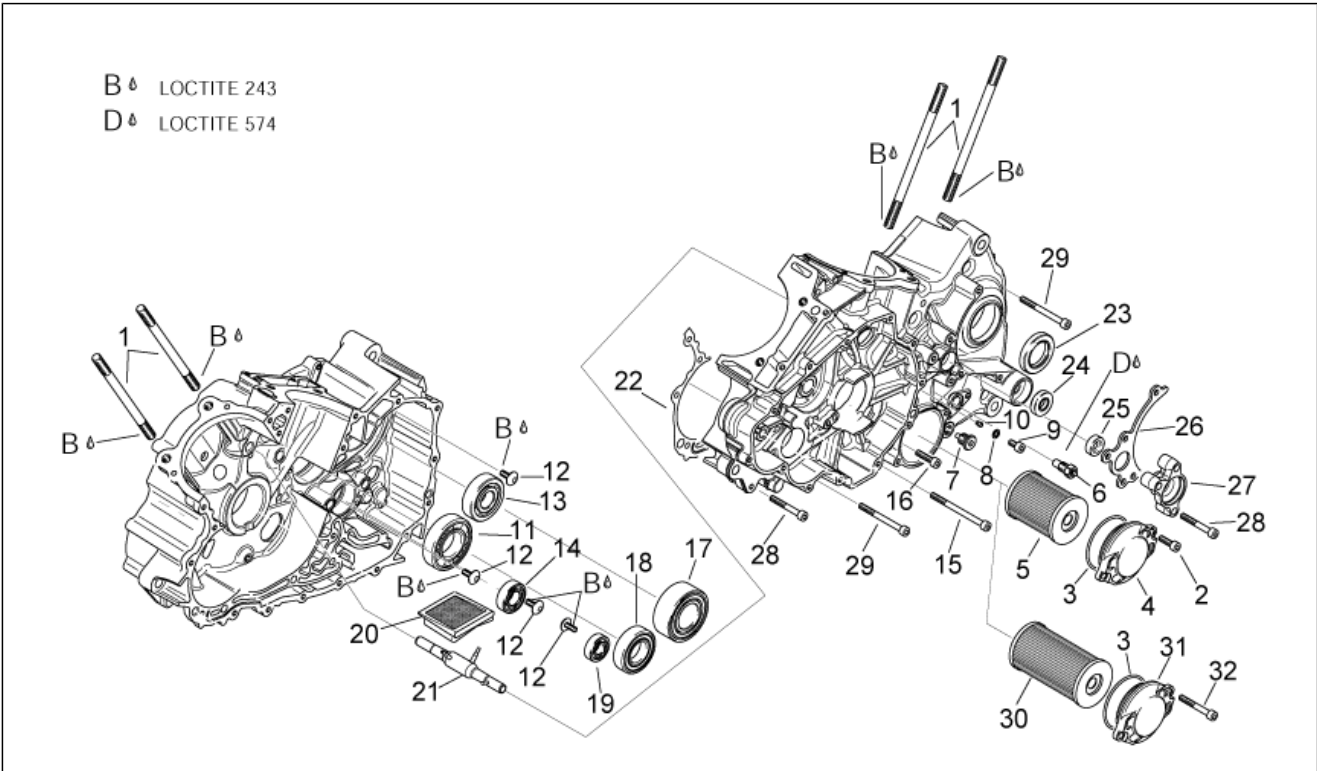

Group	ENGINE
Code	29.58
Description	Crankcases II
Service	1

Pos.	Code	Description	Qty	Variants
28	AP0241821	Hex socket screw M6x45	8	
29	AP0241261	Hex socket screw	13	
30	AP0956745	Oil filter	1	
31	AP0610233	Oil filter cover	1	
32	AP0840880	Hex socket screw M6x30	2