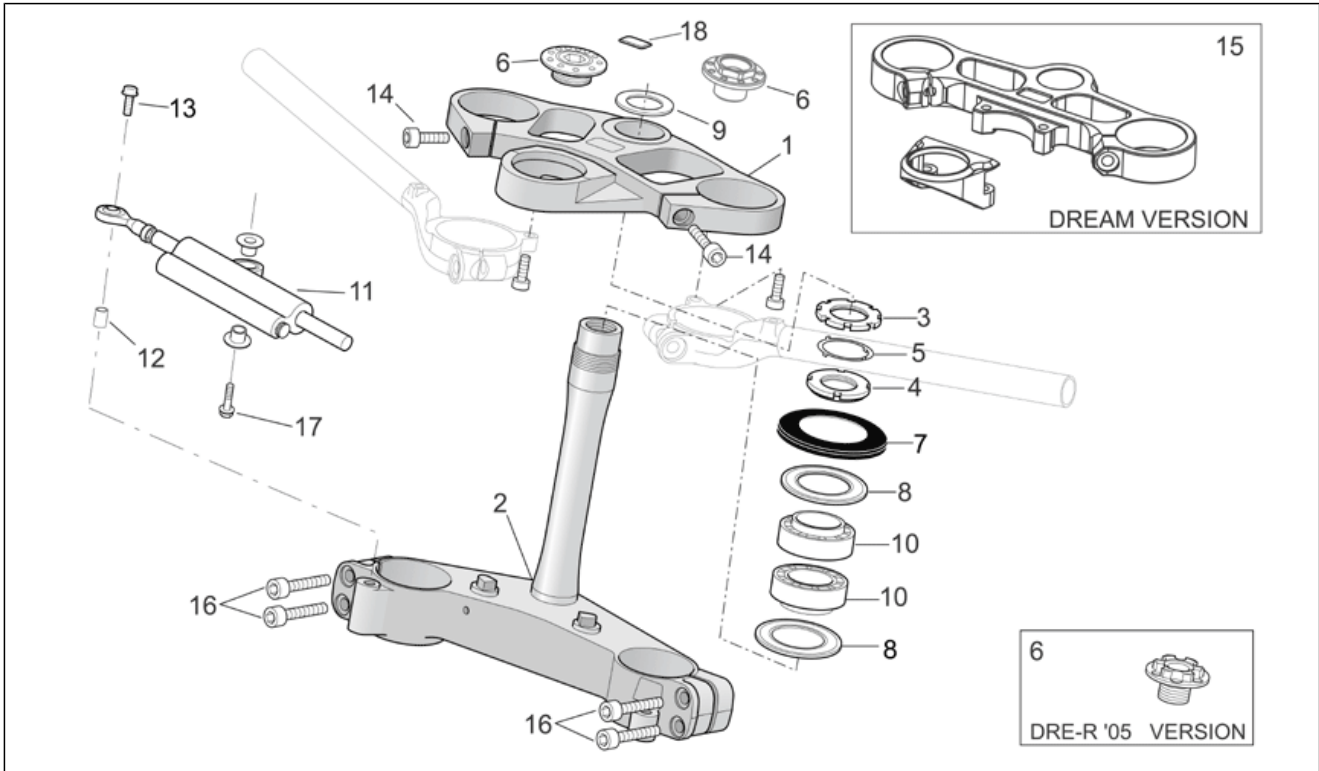

Group	FRAME
Code	28.11
Description	Steering
Service	1

Pos.	Code	Description	Qty	Variants
1	AP8163060	Fork upper plate	1	Year:2005[5], 2006[6], 2007[7], 2008[8] Technical Specifications:RSV Mille "R" Version[R]
1	AP8163060	Fork upper plate	1	Year:2004[4], 2005[5] Technical Specifications:Factory "R" RSV Version[FAC]
1	AP8163121	Fork upper plate	1	Year:2004[4] Technical Specifications:RSV Mille "R" Version[R]
1	AP8163562	Fork upper plate	1	Year:2006[6], 2007[7], 2008[8] Technical Specifications:Factory "R" RSV Version[FAC]
2	AP8163061	Lower plate	1	Year:2006[6], 2007[7], 2008[8] Technical Specifications:RSV Mille "R" Version[R]
2	AP8163061	Lower plate	1	Technical Specifications:"Nera" Dream RSV Version[DRE], Factory "R" RSV Version[FAC]
2	AP8163122	Lower plate	1	Year:2004[4], 2005[5] Technical Specifications:RSV Mille "R" Version[R]
3	AP8123643	Return ring nut	1	
4	AP8123642	Ring nut	1	
5	AP8121207	Steering security plate	1	
6	AP8121346	Upper plate fixing bush	1	Year:2004[4], 2005[5] Technical Specifications:RSV Mille "R" Version[R]
6	AP8163170	Upper plate fixing bush	1	Year:2004[4], 2005[5] Technical Specifications:"Nera" Dream RSV Version[DRE], Factory "R" RSV Version[FAC]
6	AP8163170	Upper plate fixing bush	1	Year:2006[6], 2007[7], 2008[8] Technical Specifications:Factory "R" RSV Version[FAC], RSV Mille "R" Version[R]
7	AP8123644	Dust cover ring	1	Year:2006[6], 2007[7], 2008[8] Technical Specifications:Factory "R" RSV Version[FAC], RSV Mille "R" Version[R]
8	AP8123641	Dust cover ring	2	
9	AP8152384	Stem plug washer	1	Year:2004[4], 2005[5] Technical Specifications:RSV Mille "R" Version[R]
9	AP8152442	Stem plug washer	1	Year:2006[6], 2007[7], 2008[8]