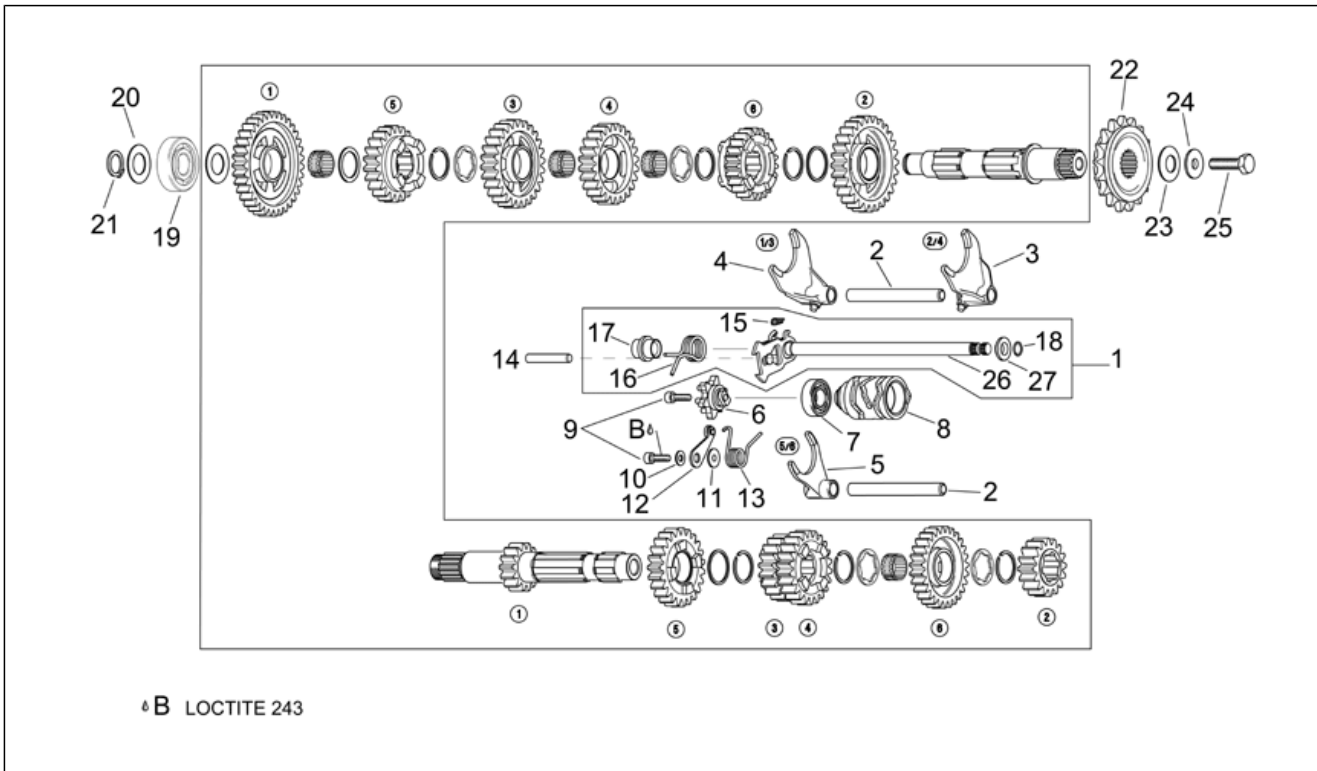

Group	ENGINE
Code	29.67
Description	Gear box selector
Service	1

Pos.	Code	Description	Qty	Variants
1	AP0620235	Gear shaft+spring cpl.	1	
2	AP0258380	Fork shaft	2	
3	AP0258361	Fork	1	
4	AP0258351	Fork	1	
5	AP0258376	Fork	1	
6	AP0258310	Index washer	1	
7	AP0932335	Ball bearing 16101	1	
8	AP0258328	Shift cam	1	
9	AP0241932	Hex socket screw	2	
10	AP0244211	Washer 6,4	1	
11	AP0227716	Washer	1	
12	AP0248375	Index assy. lever	1	
13	AP0239247	Index spring	1	
14	AP0229385	Pin	1	
15	AP0239430	Spring	1	
16	AP0239422	Pin spring	1	
17	AP0247940	Bush	1	
18	AP0245440	Circlip	1	
19	AP0832144	Ball bearing 6304	1	
20	AP0227442	Washer 20,2x27,5	1	
21	AP0945665	Circlip 20x1,75	1	
22	AP0236365	Rubbered pinion	1	
23	AP0239450	Spring washer 34x16,3	1	
24	AP0627210	Washer	1	
25	AP0940741	Hex screw	1	
26	AP0620235	Gear shaft+spring cpl.	1	
27	AP0227714	Washer	1