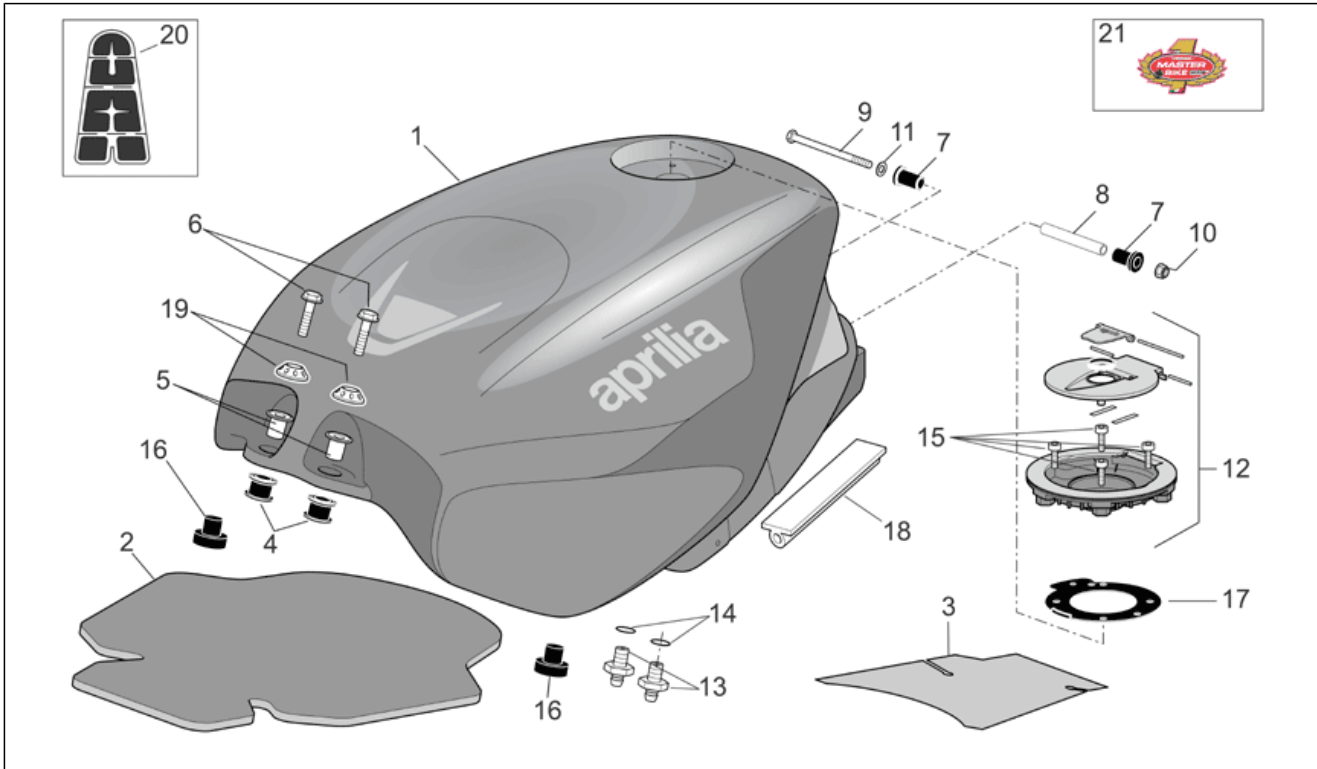

Group	FRAME
Code	28.22
Description	Fuel tank
Service	1

Pos.	Code	Description	Qty	Variants
				Country:Australia[AA], B, GR, E, F, I, NL[EU], Japan[JJ], Mexico[ME], Great Britain[UK] Technical Specifications:With decals applied[D], RSV Mille "R" Version[R]
1	AP8179451	Fuel tank, red	1	Year:2006[6] Vehicle colour:Fluo Red 2005-2006[r.fluo] Country:Australia[AA], B, GR, E, F, I, NL[EU], Japan[JJ], Mexico[ME], Great Britain[UK] Technical Specifications:With decals applied[D], RSV Mille "R" Version[R]
1	AP8179452	Fuel tank, red	1	Year:2006[6] Vehicle colour:Fluo Red 2005-2006[r.fluo] Country:Canadian[CN], United States of America[USA] Technical Specifications:With decals applied[D], RSV Mille "R" Version[R]
1	AP8179461	Fuel tank, white	1	Year:2006[6] Vehicle colour:Aprilia White 2006 (s.t.15178)[white] Country:Australia[AA], B, GR, E, F, I, NL[EU], Japan[JJ], Mexico[ME], Great Britain[UK] Technical Specifications:With decals applied[D], RSV Mille "R" Version[R]
1	AP8179462	Fuel tank, red	1	Year:2006[6] Vehicle colour:Aprilia White 2006 (s.t.15178)[white] Country:Canadian[CN], United States of America[USA] Technical Specifications:With decals applied[D], RSV Mille "R" Version[R]
1	AP8179483	Fuel tank, black	1	Year:2006[6] Vehicle colour:Aprilia black 2005-2006[a.blk] Country:Australia[AA], B, GR, E, F, I, NL[EU], Japan[JJ], Mexico[ME], Great Britain[UK] Technical Specifications:With decals applied[D], Factory "R" RSV Version[FAC]
1	AP8179497	Fuel tank, black	1	Year:2006[6] Vehicle colour:Aprilia black 2005-2006[a.blk] Country:Canadian[CN], United States of America[USA]