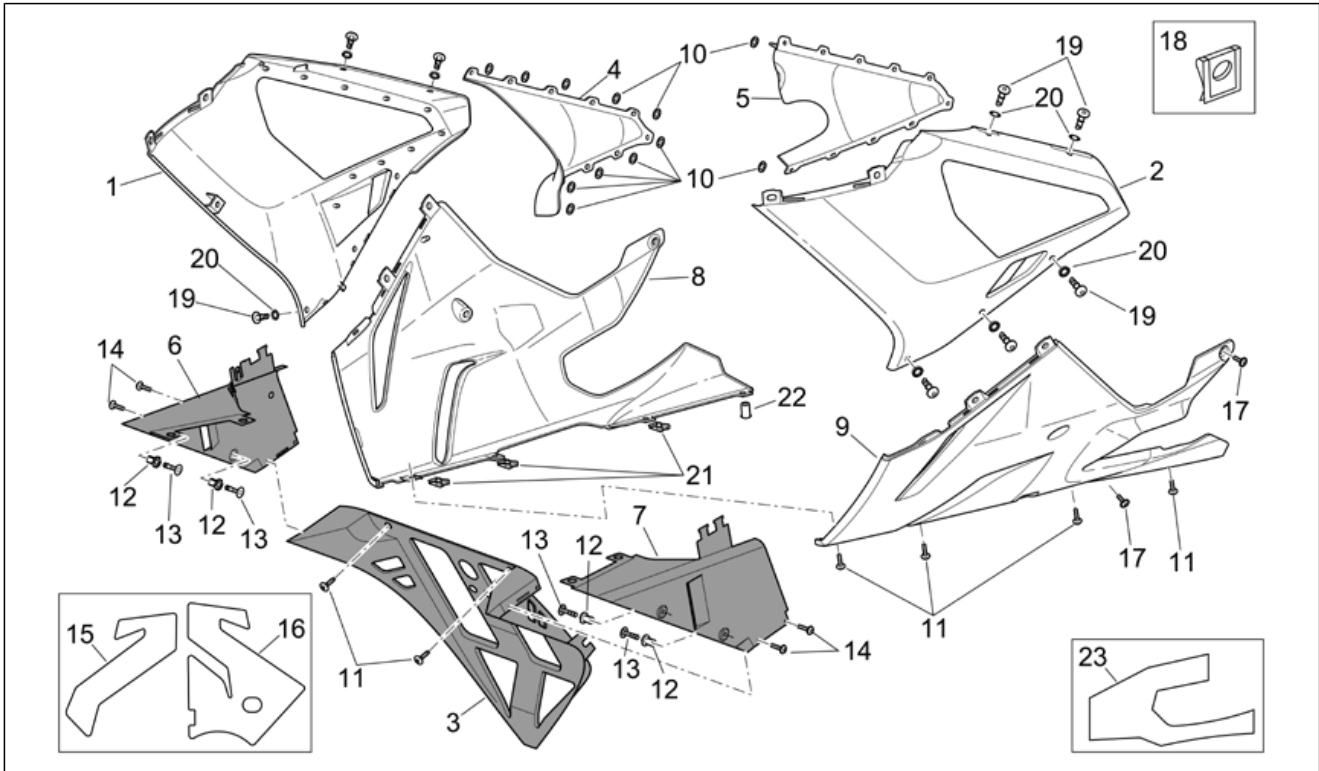

Group	FRAME
Code	28.21
Description	Front body - Fairings II
Service	1

Pos.	Code	Description	Qty	Variants
8	AP8179267	Lower RH side panel, grey	1	Year:2006[6] Vehicle colour:Aprilia black 2005-2006[a.blk], Fluo Red 2005-2006[r.fluo], Aprilia White 2006 (s.t.15178)[white] Technical Specifications:With decals applied[D], RSV Mille "R" Version[R]
8	AP8179389	Lower RH side panel, grey	1	Year:2006[6] Vehicle colour:Aprilia black 2005-2006[a.blk] Technical Specifications:With decals applied[D], Factory "R" RSV Version[FAC]
8	AP8184320	RH side panel,lower v.rosso	1	Year:2007[7] Vehicle colour:Aprilia black 2005-2006[a.blk], Platinum Grey 2007 (s.t.853154)[grey], Red Lion 2007 (s.t.853379) [red] Technical Specifications:With decals applied[D], RSV Mille "R" Version[R]
8	AP8184320	RH side panel,lower v.rosso	1	Year:2007[7] Vehicle colour:Red Lion 2007 (s.t.853379)[red] Technical Specifications:With decals applied[D], Factory "R" RSV Version[FAC]
8	AP8184320	RH side panel,lower v.rosso	1	Year:2008[8] Vehicle colour:Aprilia Black 2008 (s.t.859822)[black08], Platinum Grey 2007 (s.t.853154)[grey] Technical Specifications:With decals applied[D], RSV Mille "R" Version[R]
8	AP8184354	RH side panel,lower v.bianco	1	Year:2007[7] Vehicle colour:Bol D'or 2007 (s.t.853155)[bol dor] Technical Specifications:With decals applied[D], RSV Mille "R" Version[R]
8	AP8184388	RH side panel,lower v.nero	1	Year:2007[7], 2008[8] Vehicle colour:Dark Lion 2007 (s.t.853378)[dark] Technical Specifications:With decals applied[D], Factory "R" RSV Version[FAC]
8	AP8184684	RH side panel,lower	1	Year:2008[8] Vehicle colour:Planet Blue 2008 (s.t.860005)[blu]