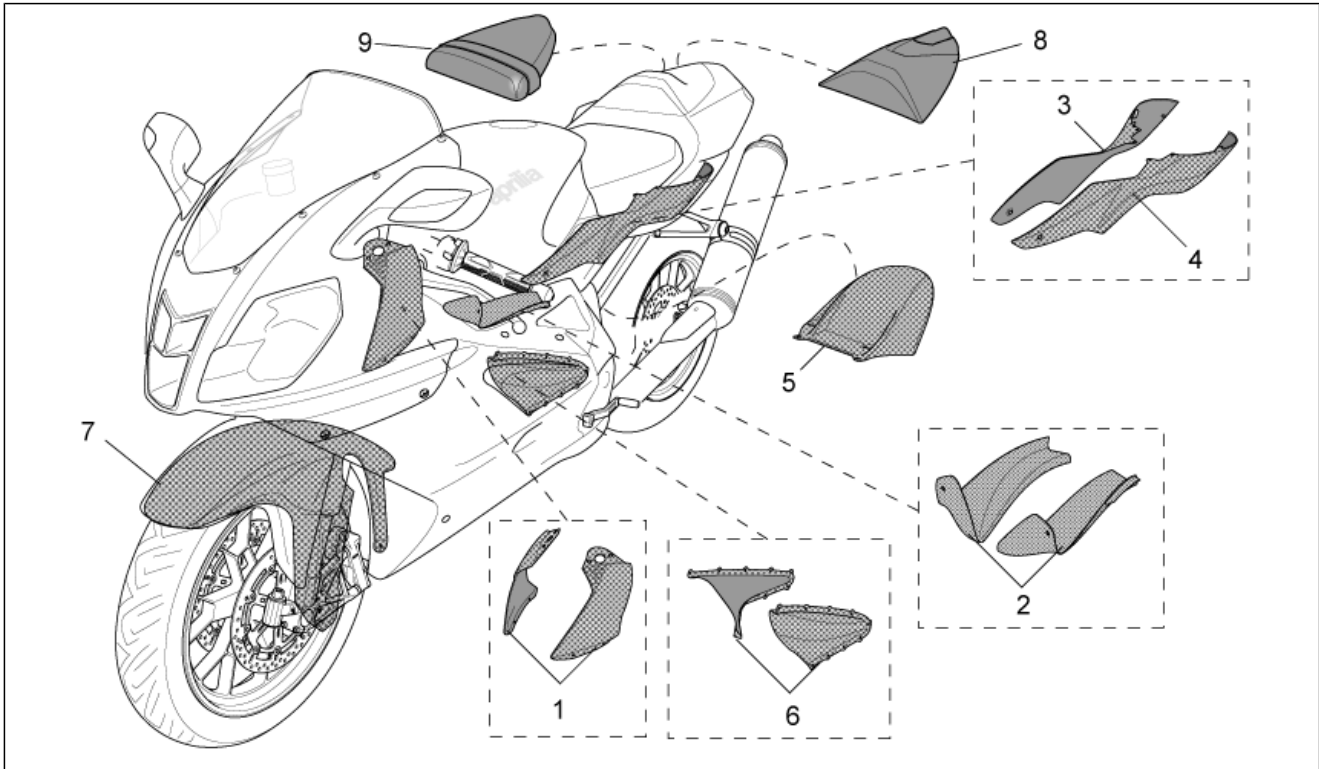

Group	ACCESSORIES
Code	30.02
Description	Acc. - Special body parts
Service	1

Pos.	Code	Description	Qty	Variants
8	AP8797163	Saddle cover kit, black	1	Year:2005[5] Vehicle colour:Aprilia black 2005-2006[a.blk] Technical Specifications:Accessories[A], RSV Mille "R" Version[R]
8	AP8797164	Saddle cover kit, silver	1	Year:2005[5] Vehicle colour:Silver Mirror 2005[s.mir] Technical Specifications:Accessories[A], RSV Mille "R" Version[R]
8	AP8797420	Cover pillion rider seat,carb.	1	Year:2006[6] Technical Specifications:Accessories[A], Factory "R" RSV Version[FAC], RSV Mille "R" Version[R]
9	AP8793700	Rear saddle comfort	1	Year:2006[6] Technical Specifications:Accessories[A], Factory "R" RSV Version[FAC], RSV Mille "R" Version[R]