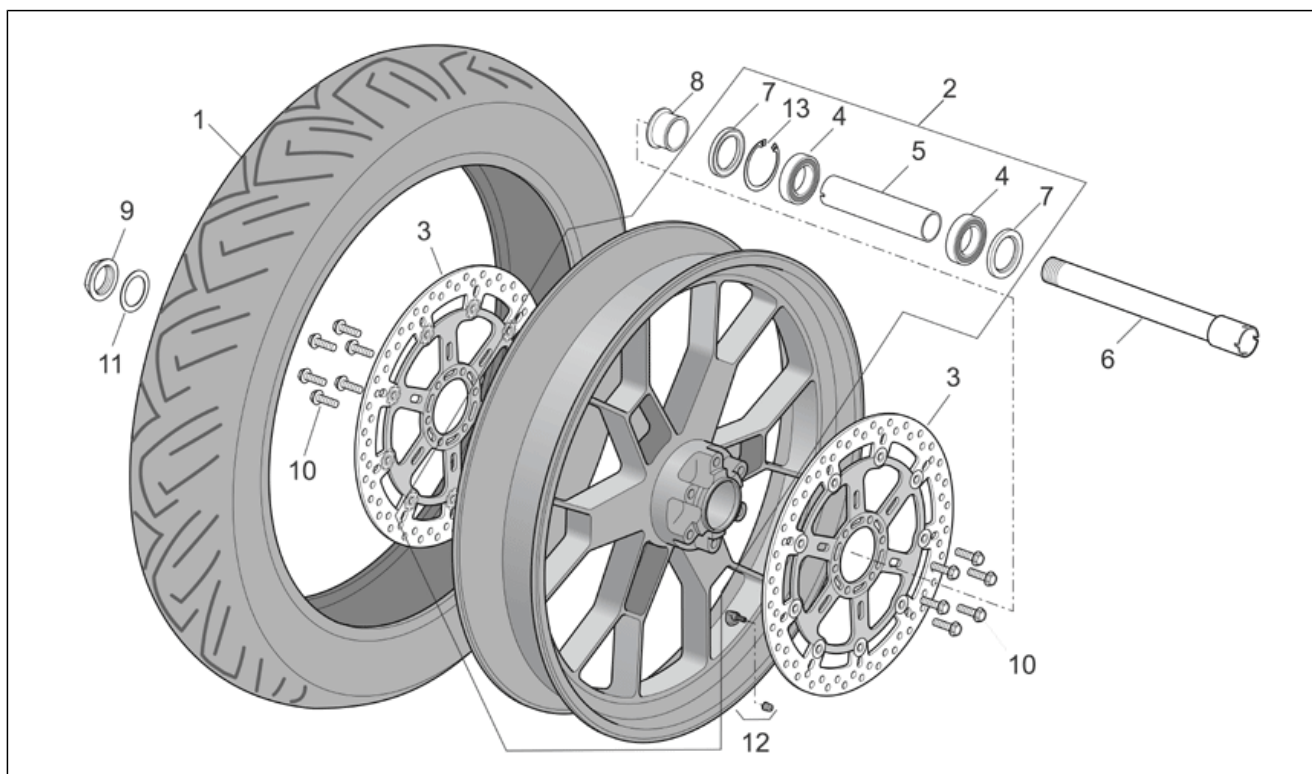

Group	FRAME
Code	28.42
Description	Front wheel Factory - Dream I
Service	1

Pos.	Code	Description	Qty	Variants
1	0000000	Tyre	1	Year:2004[4], 2005[5], 2006[6] Technical Specifications:"Nera" Dream RSV Version[DRE], Factory "R" RSV Version[FAC]
1	AP8109256	Front/rear tyre 120/70 ZR 17" Pirelli	1	Year:2008[8] Technical Specifications:Factory "R" RSV Version[FAC]
1	AP8109256	Front/rear tyre 120/70 ZR 17" Pirelli	1	Year:2007[7] Technical Specifications:Factory "R" RSV Version[FAC], RSV Mille "R" Version[R]
1	AP8109284	Front/rear tyre 120/70 ZR 17" Pirelli	1	Year:2008[8] Technical Specifications:RSV Mille "R" Version[R]
2	853375	Front wheel, gold	1	Year:2007[7], 2008[8] Technical Specifications:Factory "R" RSV Version[FAC]
2	AP8108932	Front wheel, gold	1	Year:2006[6] Technical Specifications:Factory "R" RSV Version[FAC]
2	AP8108994	Front wheel, blue OZ-Alu	1	Year:2004[4], 2005[5] Technical Specifications:Factory "R" RSV Version[FAC]
2	AP8128041	Front wheel	1	Year:2004[4], 2005[5] Technical Specifications:"Nera" Dream RSV Version[DRE]
2	AP8128204	Front wheel, red	1	Year:2007[7], 2008[8] Vehicle colour:Aprilia black 2005-2006[a.blk], Aprilia Black 2007 (s.t.853153)[black], Bol D'or 2007 (s.t.853155)[bol dor], Dark Lion 2007 (s.t.853378)[dark], Lead grey 2004[g], Platinum Grey 2007 (s.t.853154)[grey], Aprilia black 2004[n], Fluo Red 2004[r], Fluo Red 2005-2006[r.fluo], Red Lion 2007 (s.t.853379)[red] Technical Specifications:RSV Mille "R" Version[R]
2	AP8128228	Front wheel, black	1	Year:2008[8] Vehicle colour:Aprilia Black 2008 (s.t.859822)[black08], Planet Blue 2008 (s.t.860005)[blu], Ice White 2008 (s.t.860006)[ice] Technical Specifications:RSV Mille "R" Version[R]
3	AP8113926	Front brake disc 320	2	Year:2007[7], 2008[8] Technical Specifications:Factory "R" RSV Version[FAC], RSV Mille "R" Version[R]