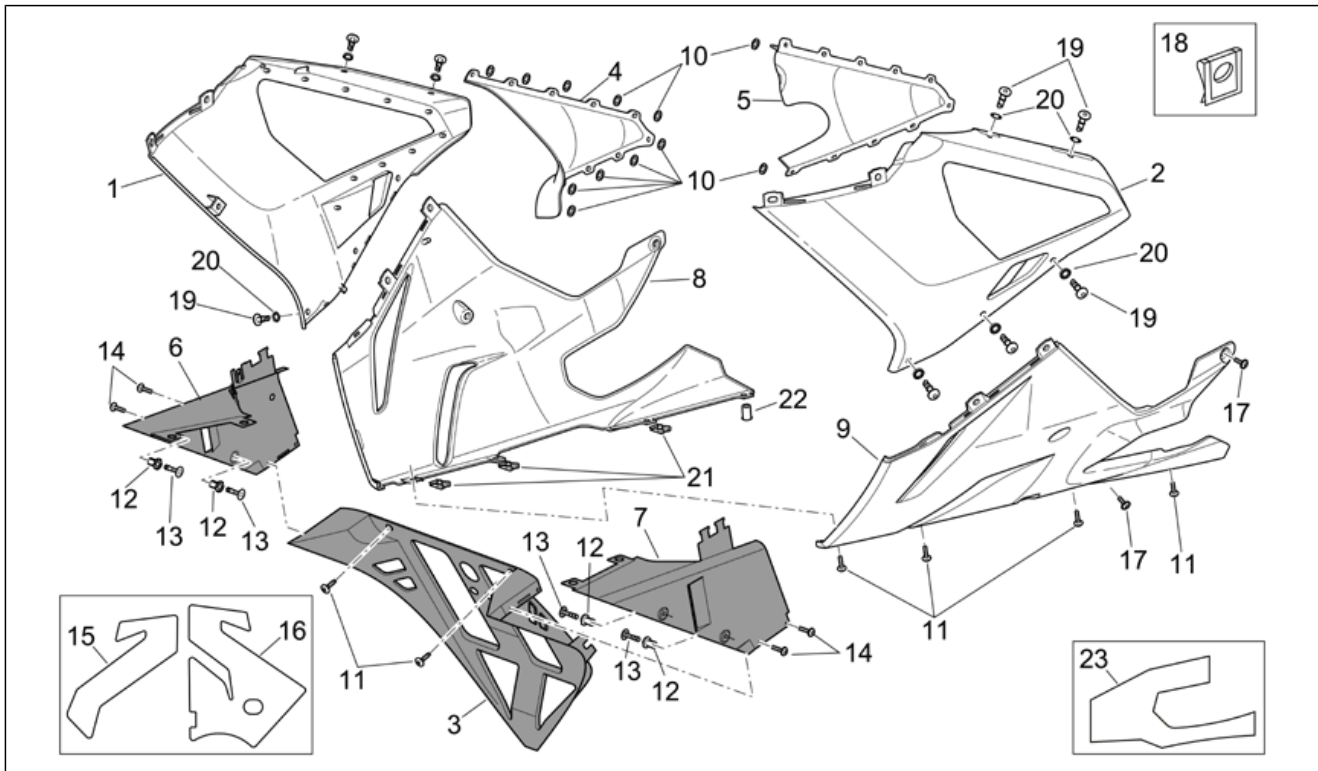

Group	FRAME
Code	28.21
Description	Front body - Fairings II
Service	1

Pos.	Code	Description	Qty	Variants
				Vehicle colour:Dark Lion 2007 (s.t.853378)[dark] Technical Specifications:With decals applied[D], Factory "R" RSV Version[FAC]
9	AP8184685	LH side panel, lower	1	Year:2008[8] Vehicle colour:Planet Blue 2008 (s.t.860005)[blu] Technical Specifications:With decals applied[D], RSV Mille "R" Version[R]
9	AP8184704	LH side panel, lower	1	Year:2008[8] Vehicle colour:Ice White 2008 (s.t.860006)[ice] Technical Specifications:With decals applied[D], RSV Mille "R" Version[R]
10	AP8150450	Washer for shafts D5	20	Year:2006[6], 2007[7], 2008[8]
11	AP8152268	Hex socket screw M5x16	6	Year:2006[6], 2007[7], 2008[8]
12	AP8144616	Rivet, female	2	Year:2006[6], 2007[7], 2008[8]
13	AP8144563	Rivet, male	2	Year:2006[6], 2007[7], 2008[8]
14	AP8152298	Screw w/ flange M5x16	4	Year:2006[6], 2007[7], 2008[8]
15	AP8117268	Acoustic insulation panel, LH	1	Year:2006[6], 2007[7], 2008[8]
16	AP8117267	Acoustic insulation panel, RH	1	Year:2006[6], 2007[7], 2008[8]
17	AP8152246	Screw w/ flange M6x16	4	Year:2006[6], 2007[7], 2008[8]
18	AP8101985	Special clip	10	Year:2006[6], 2007[7], 2008[8]
19	AP8121663	screw	14	Year:2006[6], 2007[7], 2008[8]
20	AP8120622	Front dust cover ring	14	Year:2006[6], 2007[7], 2008[8]
21	AP8102375	Clip m5	3	Year:2006[6], 2007[7], 2008[8]
22	AP8144564	Rubber w/ insert M4	1	Year:2006[6], 2007[7], 2008[8]
23	AP8166881	Heat protection	1	Year:2006[6], 2007[7], 2008[8]