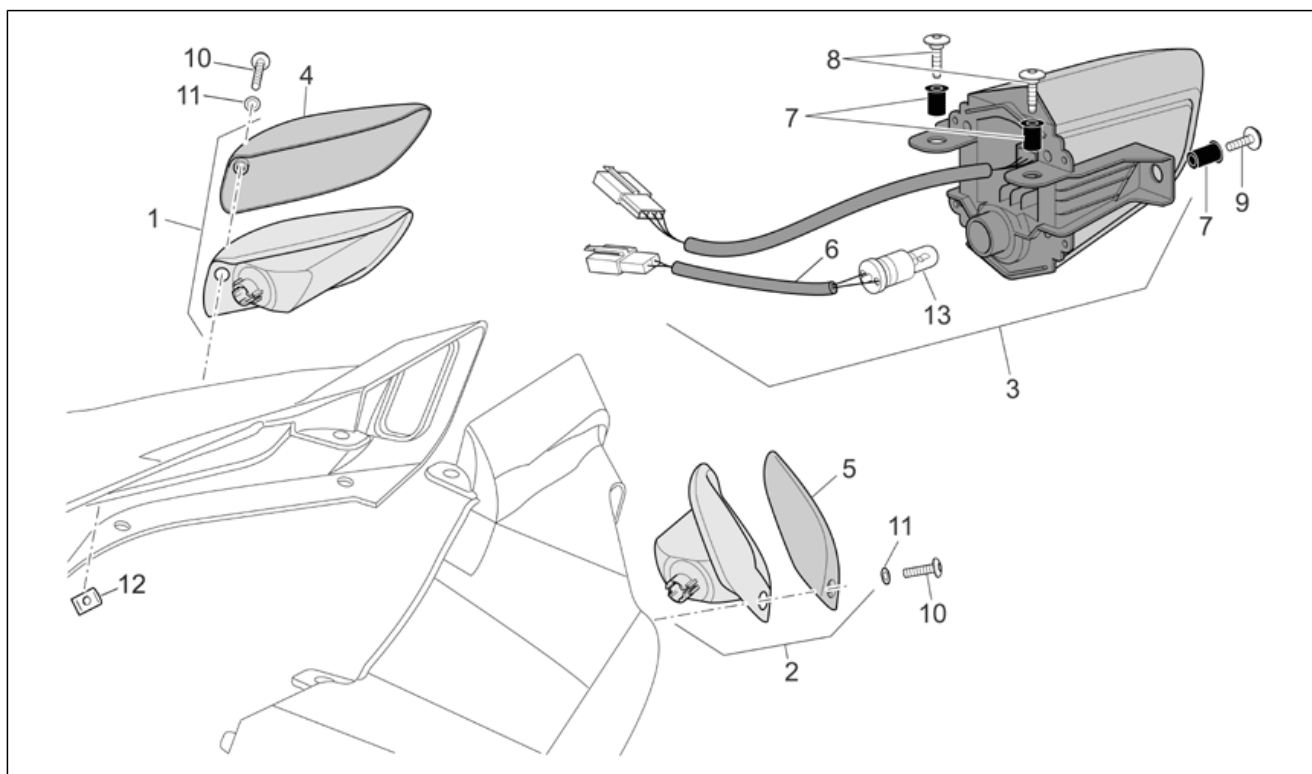

Group	FRAME
Code	28.52
Description	Taillight
Service	1

Pos.	Code	Description	Qty	Variants
1	AP8127284	Rear RH turn indicator	1	Year:2005[5], 2006[6], 2007[7], 2008[8] Country:Canadian[CN], United States of America[USA]
1	AP8127284	Rear RH turn indicator	1	Year:2004[4]
1	AP8127683	Turn indicator	1	Year:2005[5], 2006[6], 2007[7], 2008[8] Country:Australia[AA], B, GR, E, F, I, NL[EU], Japan[JJ], Mexico[ME], Great Britain[UK]
2	AP8127285	Rear LH turn indicator	1	Year:2005[5], 2006[6], 2007[7], 2008[8] Country:Canadian[CN], United States of America[USA]
2	AP8127285	Rear LH turn indicator	1	Year:2004[4]
2	AP8127684	Turn indicator	1	Year:2005[5], 2006[6], 2007[7], 2008[8] Country:Australia[AA], B, GR, E, F, I, NL[EU], Japan[JJ], Mexico[ME], Great Britain[UK]
3	AP8127153	Tail light red window	1	Year:2004[4] Country:Australia[AA], B, GR, E, F, I, NL[EU], Japan[JJ], Mexico[ME], Great Britain[UK]
3	AP8127543	Taillight	1	Year:2005[5] Country:Canadian[CN], United States of America[USA]
3	AP8127682	Tail light glass window	1	Year:2005[5] Country:Australia[AA], B, GR, E, F, I, NL[EU], Japan[JJ], Mexico[ME], Great Britain[UK]
3	AP8127721	Taillight	1	Year:2006[6], 2007[7] Country:Australia[AA], B, GR, E, F, I, NL[EU], Japan[JJ], Mexico[ME], Great Britain[UK]
3	AP8127723	Taillight	1	Year:2006[6], 2007[7], 2008[8] Country:Canadian[CN], United States of America[USA]
4	AP8127597	RH orange lens	1	
4	AP8127701	Transparent lens f.LH-r.RH	1	
5	AP8127598	LH orange lens	1	
5	AP8127702	Transparent lens f.RH-r.LH	1	
6	AP8127599	Plate light wiring	1	
7	AP8120531	Rubber w/ insert	4	
8	AP8152298	Screw w/ flange M5x16	2