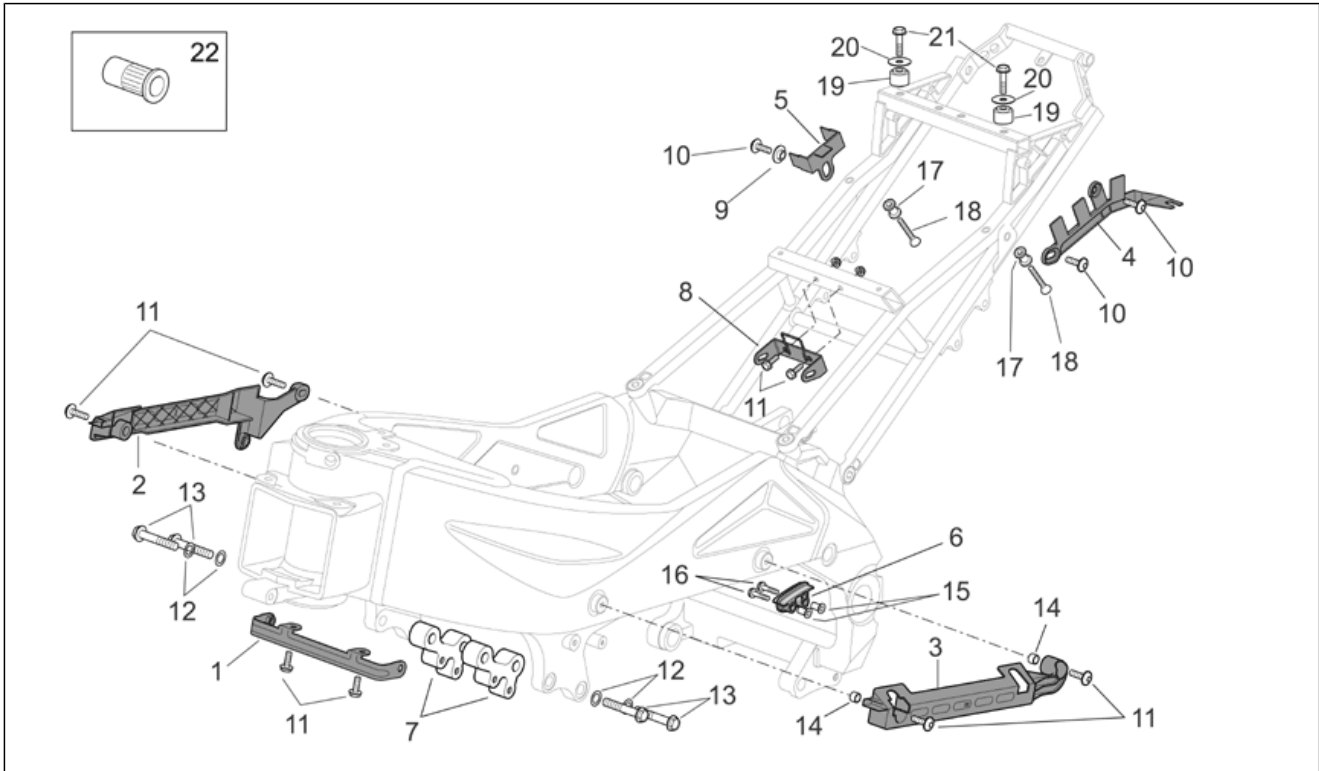

Group	FRAME
Code	28.08
Description	Frame II
Service	1

Pos.	Code	Description	Qty	Variants
1	AP8134775	Water cooler upper support	1	
2	AP8134767	RH front fairing support	1	
3	AP8134921	LH front fairing support	1	
4	AP8134854	Relais support	1	
5	AP8134851	Relais support	1	
6	AP8158669	Chain guide plate	1	
7	AP8134850	Eng. connecting spacer	2	
8	AP8134831	Plate	1	
9	AP8121075	T bush *	1	
10	AP8152246	Screw w/ flange M6x16	3	
11	AP8152278	Screw w/ flange M6x16	8	
12	AP8150292	Curved spring washer *	4	
13	AP8152410	Screw w/ flange M10x55	4	
14	AP8101985	Special clip	2	
15	AP8121741	Dashboard bush	2	
16	AP8152282	Screw w/ flange M6x35	2	
17	AP8121890	Rear stand bush	2	
18	AP8150468	Screw M6x40	2	
19	AP8152386	Spacer	2	
20	AP8121991	Bush	2	
21	AP8152283	Screw w/ flange	2	
22	AP8102544	Threaded rivet M6	12