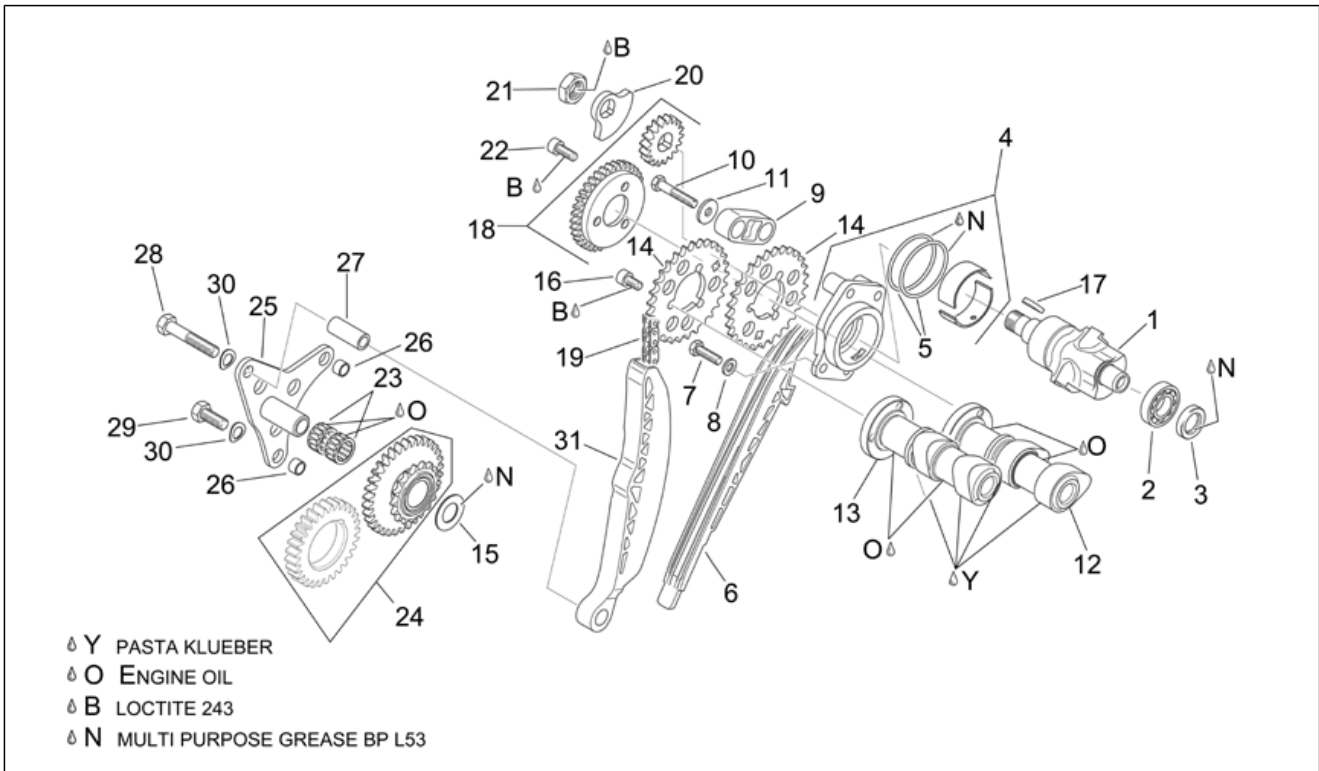

Group	ENGINE
Code	29.66
Description	Rear cylinder timing system
Service	1

Pos.	Code	Description	Qty	Variants
21	AP0942570	Nut m14	1	
22	AP0840391	Hex socket screw	3	
23	AP0632161	Roller cage 16x22x10	2	
24	AP0295760	Timing system gear cpl.	1	
25	AP0211756	Roller cage plate	1	
26	AP0929500	Pin 10x8	2	
27	AP0247980	Bush 8,2x12x25	1	
28	AP0940631	Hex screw	1	
29	AP0240275	Hex screw	2	
30	AP0845030	Spring washer b8	3	
31	AP0236300	Chain guide	1