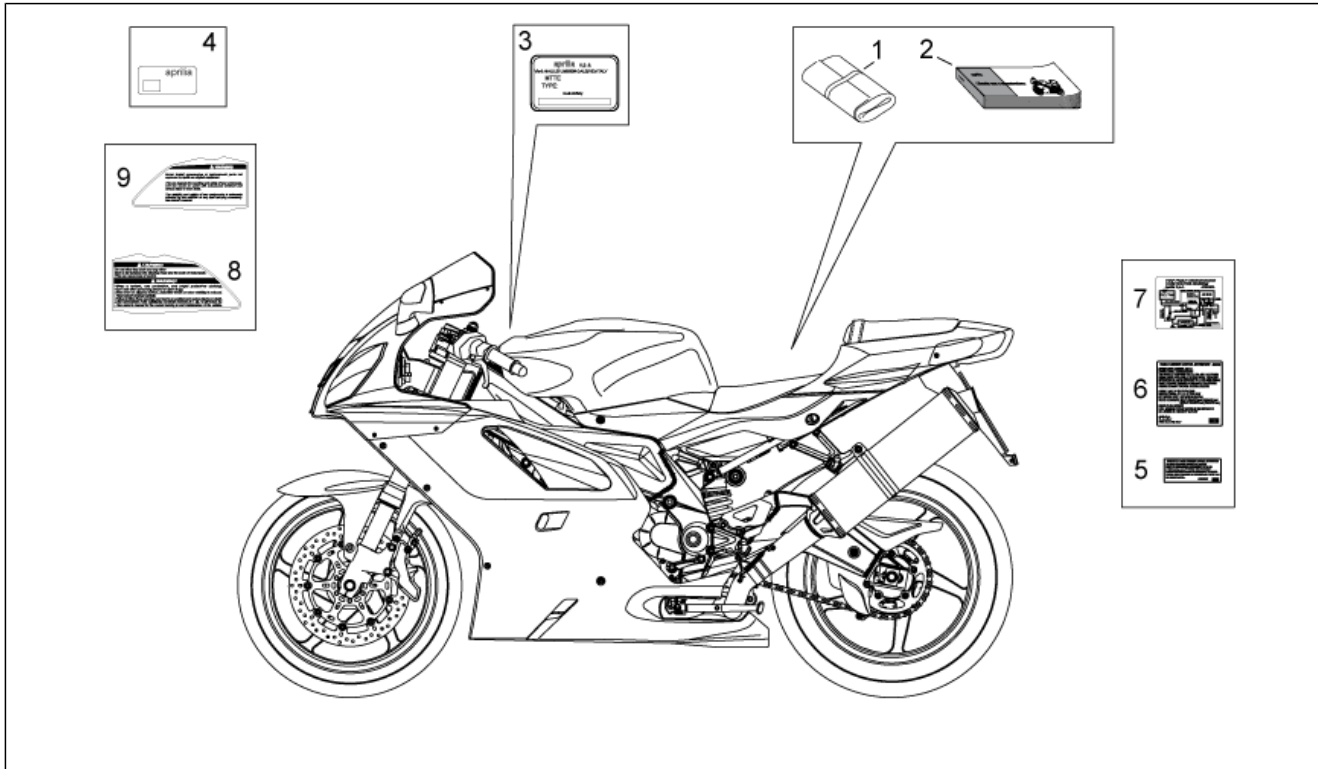

Group	FRAME
Code	28.56
Description	Plate set and handbooks
Service	1

Pos.	Code	Description	Qty	Variants
1	AP8104641	Toolkit	1	Year:2004[4], 2005[5]
1	AP8140907	Toolkit	1	Year:2006[6], 2007[7], 2008[8]
2	853173	Operator's handbook -i-d-f-e-	1	Year:2007[7]
2	853174	Operator's handbook -uk-nl-gr-dk-sf-f	1	Year:2007[7]
2	853175	Operator's handbook -usa-cnd-	1	Year:2007[7], 2008[8]
2	853176	Operator's handbook -j-uk-	1	Year:2007[7]
2	AP8104334	Operator's handbook-i-f-d-	1	Year:2004[4]
2	AP8104691	Operator's handbook-p-e-uk-	1	Year:2004[4]
2	AP8104692	Operator's handbook-nl-dk-sf-	1	Year:2004[4]
2	AP8104693	Operator's handbook-gr-j-uk-	1	Year:2004[4]
2	AP8104694	Operator's handbook -aus-	1	Year:2004[4]
2	AP8104695	Operator's handbook -can-	1	Year:2004[4]
2	AP8104704	Operator's handbook -USA-	1	
2	AP8104870	Operator's handbook-i-f-d-	1	Year:2005[5]
2	AP8104871	Operator's handbook-p-e-uk-	1	Year:2005[5]
2	AP8104872	Operator's handbook-nl-dk-sf-	1	Year:2005[5]
2	AP8104873	Operator's handbook-gr-j-uk-	1	Year:2005[5]
2	AP8104874	Operator's handbook -can-	1	Year:2005[5]
2	AP8104952	Operator's handbook-i-f-d-	1	Year:2006[6]
2	AP8104953	Operator's handbook-p-e-uk-	1	Year:2006[6]
2	AP8104954	Operator's handbook-nl-dk-sf-	1	Year:2006[6]
2	AP8104955	Operator's handbook-gr-j-uk-	1	Year:2006[6]
2	AP8104956	Operator's handbook -usa-cnd-	1	Year:2006[6]
3	AP8166101	Constructor dataplate	1	Year:2004[4] Country:B, GR, E, F, I, NL[EU], Japan[JJ], Mexico[ME], Great Britain[UK] Technical Specifications:"Nera" Dream RSV Version[DRE]
3	AP8166102	Constructor dataplate	1	Year:2004[4] Country:United States of America[USA]