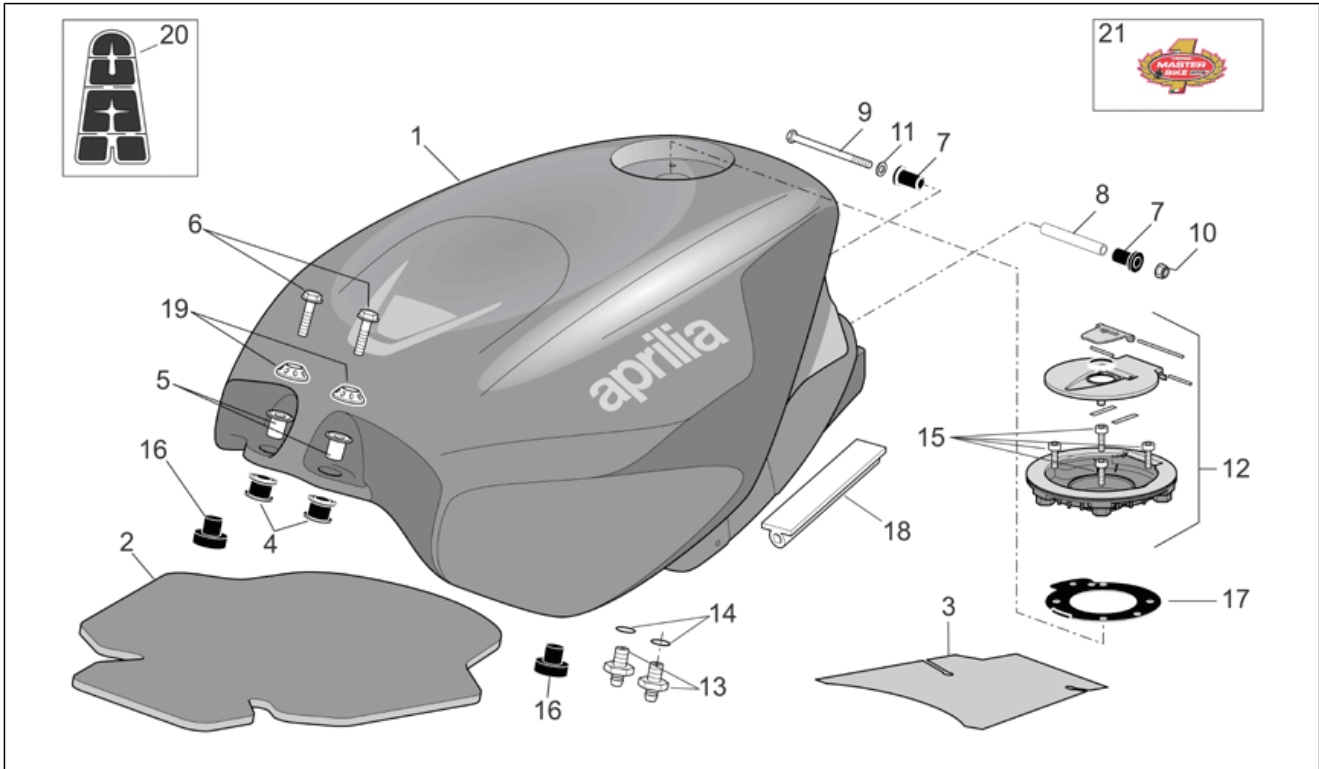

Group	FRAME
Code	28.22
Description	Fuel tank
Service	1

Pos.	Code	Description	Qty	Variants
1	AP8184698	Fuel tank, white	1	Year:2008[8] Vehicle colour:Ice White 2008 (s.t.860006)[ice] Country:Australia[AA], B, GR, E, F, I, NL[EU], Japan[JJ], Mexico[ME], Great Britain[UK] Technical Specifications:RSV Mille "R" Version[R]
1	AP8184699	Fuel tank, white	1	Year:2008[8] Vehicle colour:Ice White 2008 (s.t.860006)[ice] Country:Canadian[CN], United States of America[USA] Technical Specifications:RSV Mille "R" Version[R]
2	AP8117174	F.Tank acoustic insul. Panel	1	
3	AP8117240	Fuel tank heat protection	1	
4	AP8144328	Rubber spacer	2	
5	AP8121421	T bush	2	Year:2004[4], 2005[5]
5	AP8121718	Headlight bush	2	Year:2006[6], 2007[7], 2008[8] Technical Specifications:Factory "R" RSV Version[FAC], RSV Mille "R" Version[R]
6	AP8152281	Screw w/ flange M6x30	2	Year:2004[4], 2005[5] Technical Specifications:Factory "R" RSV Version[FAC], RSV Mille "R" Version[R]
6	AP8152454	Screw M6x30	2	Year:2004[4] Technical Specifications:"Nera" Dream RSV Version[DRE]
6	AP8152479	Hex socket screw M6x30	2	Year:2006[6], 2007[7], 2008[8] Technical Specifications:Factory "R" RSV Version[FAC], RSV Mille "R" Version[R]
7	AP8123934	Rubber spacer	2	
8	AP8134419	Fuel tank bush	1	
9	AP8150459	Hex screw M6x90	1	
10	AP8152299	Self-locking nut M6	1	
11	AP8150014	Washer 6,4x12,5*	1	
12	AP8104720	Fuel filler cap	1	Year:2004[4], 2005[5] Technical Specifications:See technical communication 33/2003[TC33]