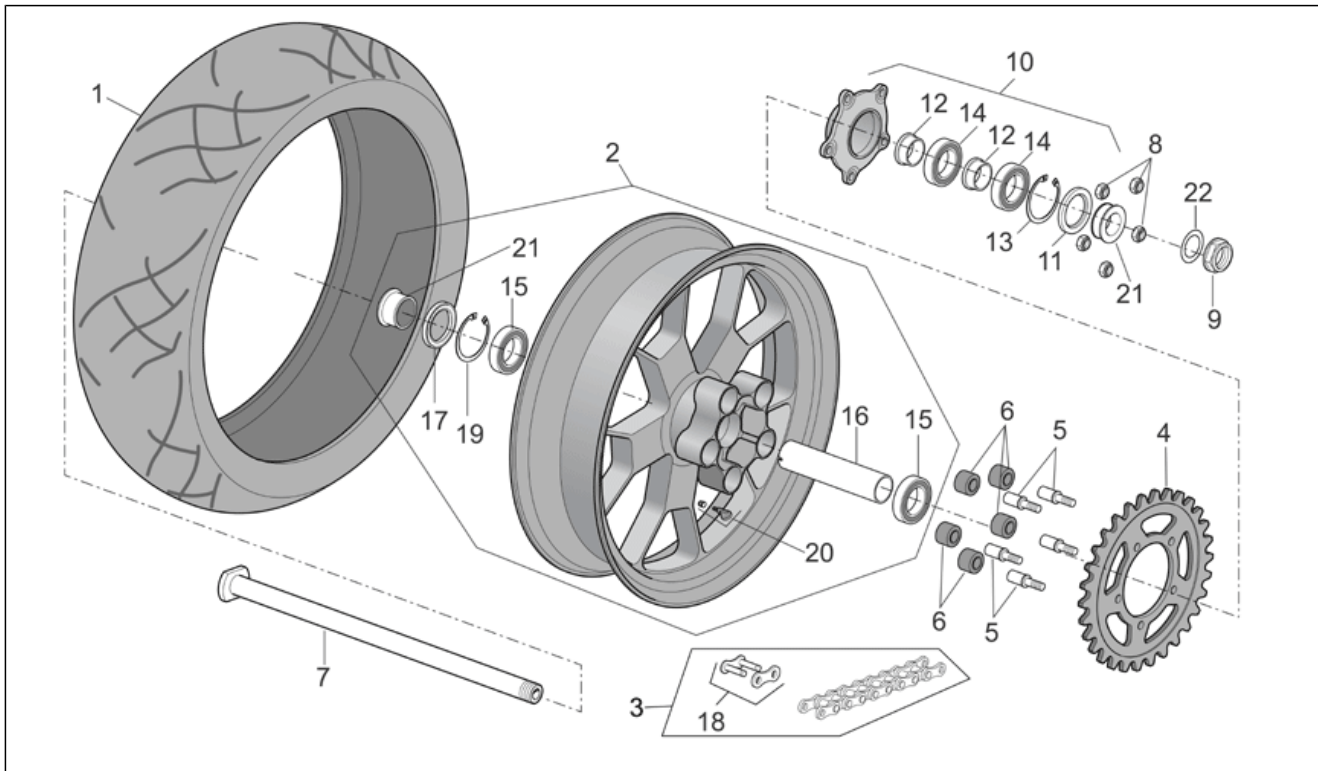

Group	FRAME
Code	28.47
Description	Rear wheel Factory - Dream I
Service	1

Pos.	Code	Description	Qty	Variants
				Technical Specifications:"Nera" Dream RSV Version[DRE], Factory "R" RSV Version[FAC]
8	AP8150436	Low self-locking nut	5	Year:2007[7], 2008[8] Technical Specifications:Factory "R" RSV Version[FAC], RSV Mille "R" Version[R]
9	AP8152324	Wheel spindle nut M25x1,5	1	Year:2004[4], 2005[5], 2006[6] Technical Specifications:"Nera" Dream RSV Version[DRE], Factory "R" RSV Version[FAC]
9	AP8152324	Wheel spindle nut M25x1,5	1	Year:2007[7], 2008[8] Technical Specifications:Factory "R" RSV Version[FAC], RSV Mille "R" Version[R]
10	AP8125730	Crown holder cpl.	1	Year:2004[4], 2005[5], 2006[6] Technical Specifications:"Nera" Dream RSV Version[DRE], Factory "R" RSV Version[FAC]
10	AP8125730	Crown holder cpl.	1	Year:2007[7], 2008[8] Technical Specifications:Factory "R" RSV Version[FAC], RSV Mille "R" Version[R]
11	AP8121213	Gasket ring 38x55x7	1	Year:2004[4], 2005[5], 2006[6] Technical Specifications:"Nera" Dream RSV Version[DRE], Factory "R" RSV Version[FAC]
11	AP8121213	Gasket ring 38x55x7	1	Year:2007[7], 2008[8] Technical Specifications:Factory "R" RSV Version[FAC], RSV Mille "R" Version[R]
12	AP8125732	Spring drive spacer	2	Year:2007[7], 2008[8] Technical Specifications:Factory "R" RSV Version[FAC], RSV Mille "R" Version[R]
12	AP8125732	Spring drive spacer	2	Year:2004[4], 2005[5], 2006[6] Technical Specifications:"Nera" Dream RSV Version[DRE], Factory "R" RSV Version[FAC]
13	AP8121212	Inside circlip d55	1	Year:2004[4], 2005[5], 2006[6] Technical Specifications:"Nera" Dream RSV Version[DRE], Factory "R" RSV Version[FAC]
13	AP8121212	Inside circlip d55	1	Year:2007[7], 2008[8]