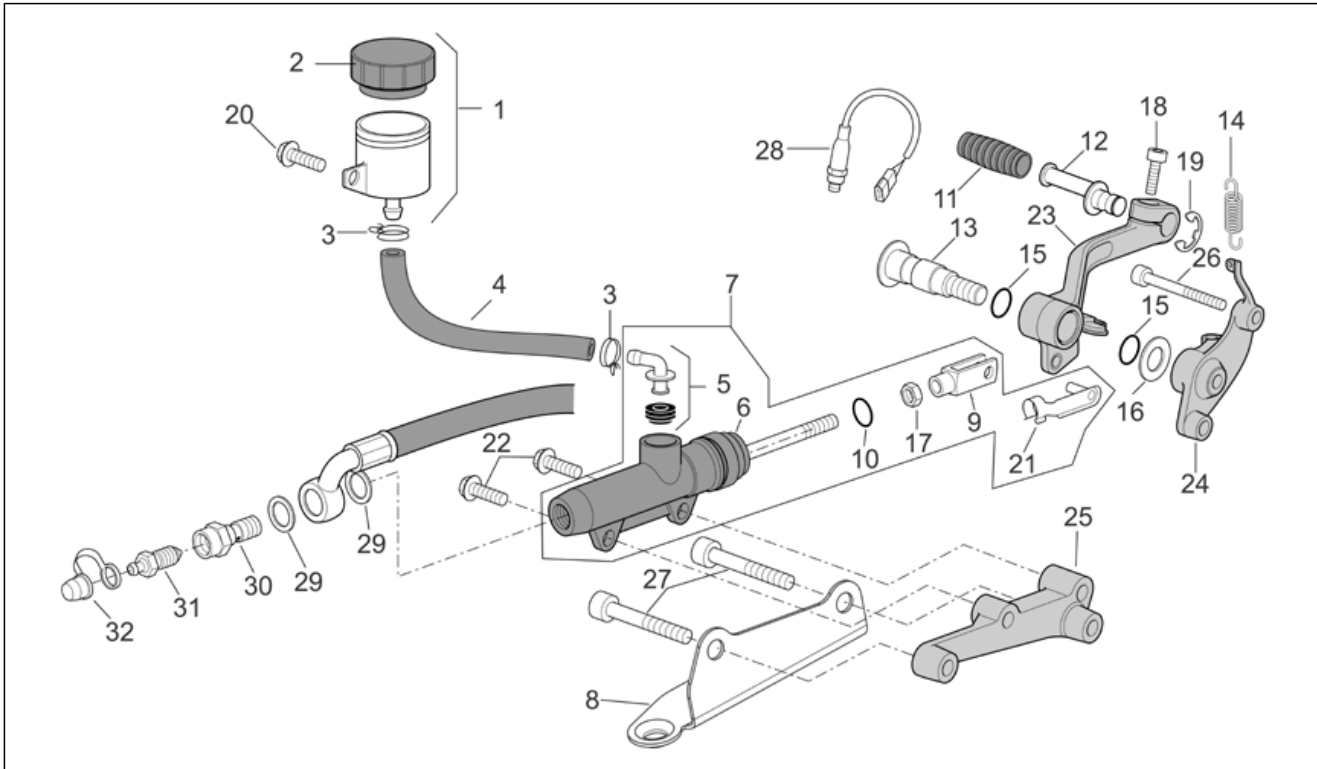

Group	FRAME
Code	28.49
Description	Rear master cylinder
Service	1

Pos.	Code	Description	Qty	Variants
1	AP8133873	Brake oil tank complete	1	
2	AP8113553	Tank cap	1	
3	AP8101595	Hose clamp D10,1	2	
4	AP8144151	Rubber pipe	1	
5	AP8133872	Rear brake pump union	1	
6	AP8113288	Rubber bellows	1	
7	AP8133875	Rear master cylinder	1	
8	AP8133902	Brake master cyl.protection	1	
9	AP8101968	Fork	1	
10	AP8120178	O-ring OR112	1	
11	AP8120912	Lever rubber	1	
12	AP8121221	Brake lever pin	1	
13	AP8121223	Rear brake lever pin	1	
14	AP8121927	Rear brake lever spring	1	
15	AP8144007	O-ring 11,11x1,78	2	
16	AP8150020	Washer 10,5x21x2*	1	
17	AP8150026	Nut M6	1	
18	AP8150044	Hex socket screw M6x20	1	Technical Specifications:Factory "R" RSV Version[FAC], RSV Mille "R" Version[R]
18	AP8152426	Screw M6x20	1	Technical Specifications:"Nera" Dream RSV Version[DRE]
19	AP8150462	Circlip d9	1	
20	AP8152273	Screw w/ flange M5x15	1	
21	AP8201301	Gear selector fork clips	1	
22	AP8152279	Screw w/ flange M6x20	2	
23	AP8146787	Rear brake lever	1	
24	AP8134415	Brake lever support	1	
25	AP8134384	Rear master cyl.support	1	
26	AP8150403	Hex socket screw	1