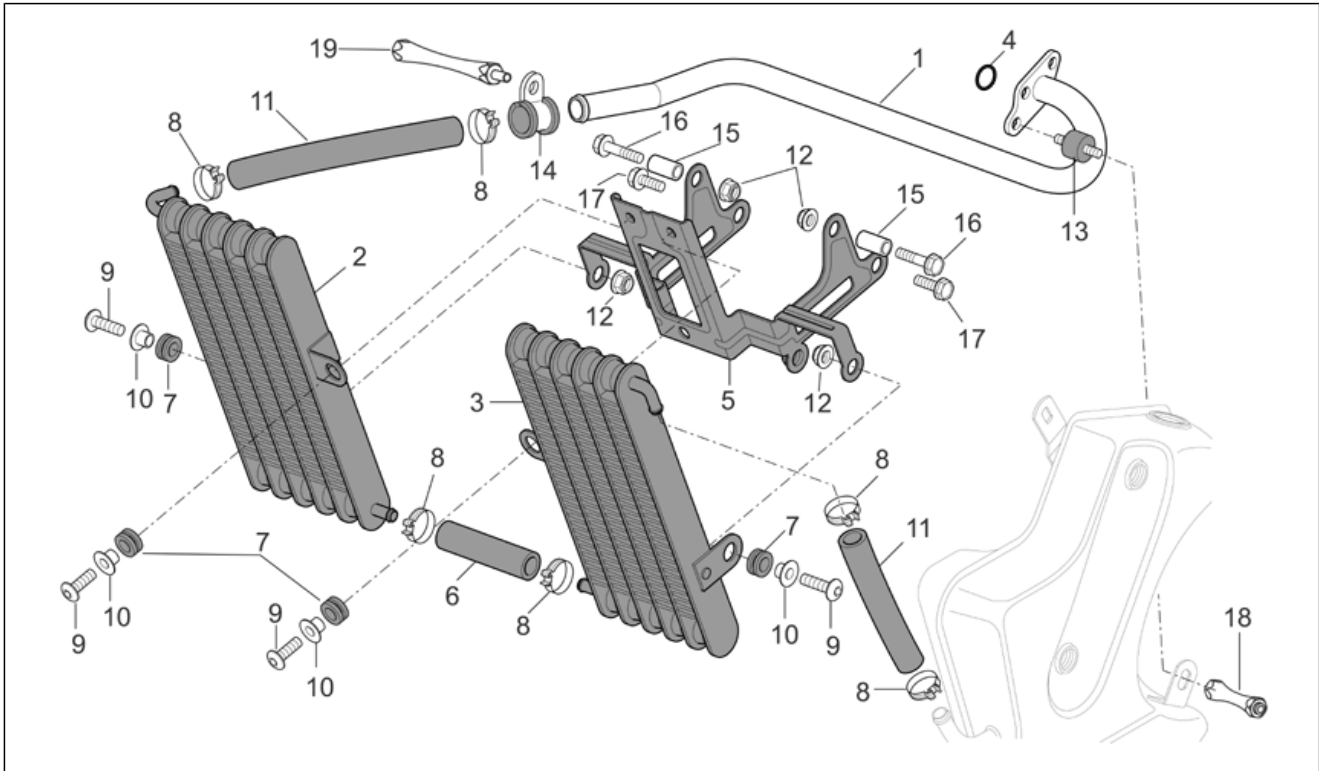

Group	FRAME
Code	28.35
Description	Oil radiator
Service	1

Pos.	Code	Description	Qty	Variants
1	AP8106388	Oil pipe	1	
2	AP8104341	Water cooler, RH	1	
3	AP8104452	Water cooler, LH	1	
4	AP8144008	O-ring 115	1	
5	AP8134774	Water cooler support	1	
6	AP8144518	pipe	1	
7	AP8120030	Rubber spacer	4	
8	AP8102349	White hose clip D17,5x8	6	
9	AP8152117	Hex socket screw	4	
10	AP8221023	T bush	4	
11	AP8106389	Oil pipe 12x19	2	
12	AP8152299	Self-locking nut M6	3	
13	AP8144061	Silent-block	1	
14	AP8102731	Hose clamp	1	
15	AP8121313	Conical bush	2	
16	AP8152281	Screw w/ flange M6x30	2	
17	AP8152278	Screw w/ flange M6x16	2	
18	AP8121659	LH fairing spacer	1	
19	AP8121658	RH fairing spacer	1