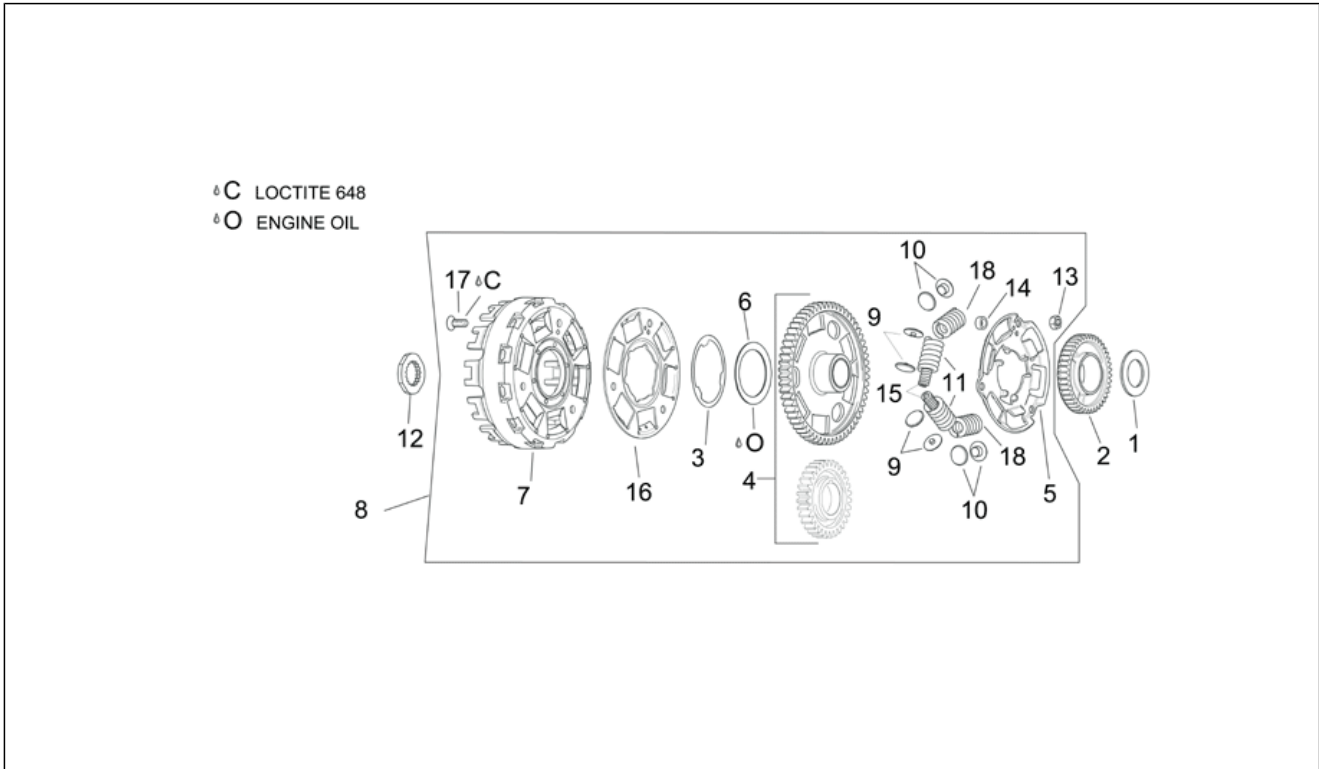

Group	ENGINE
Code	29.70
Description	Clutch II
Service	1

Pos.	Code	Description	Qty	Variants
1	AP0627260	Washer 30,2x50	1	
2	AP0634475	Oil pump gear z=42	1	
3	AP0627910	Thrust washer	1	
4	AP0295783	Primary drive gear	1	
5	AP0259583	Springholder plate	1	
6	AP0239390	Spring washer 68x52x1,2	1	
7	AP0259535	Clutch drum	1	
8	AP0295795	Primary transm.	1	
9	AP0247972	Bush D5,5	8	
10	AP0247974	Bush D11,5	4	
11	AP0238135	Spring	4	
12	AP0627220	Washer 25x44,4x5	1	
13	AP0242206	Nut M8	3	
14	AP0247614	Spacer	3	
15	AP0238140	Spring	4	
16	AP0259588	Springholder plate	1	
17	AP0941835	screw M8x25	3	
18	AP0238130	Spring	2