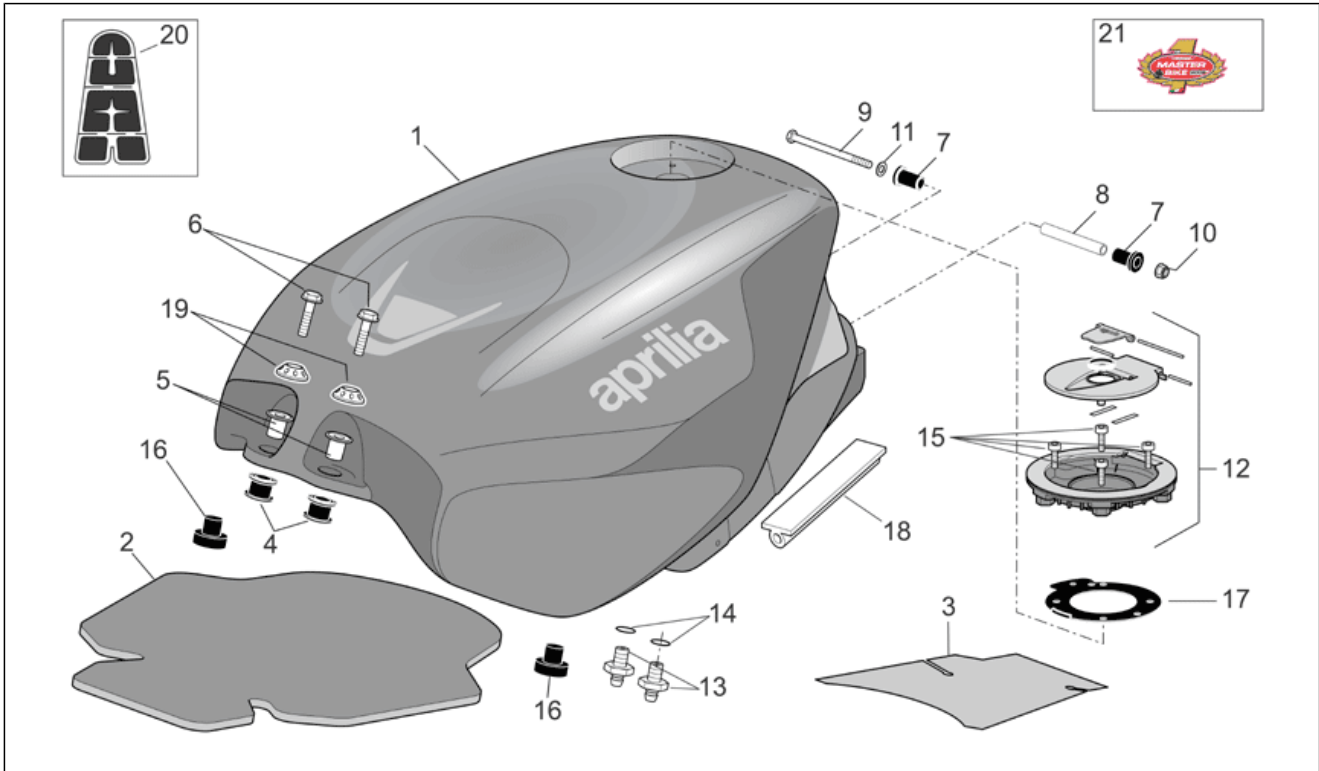

Group	FRAME
Code	28.22
Description	Fuel tank
Service	1

Pos.	Code	Description	Qty	Variants
12	AP8104720	Fuel filler cap	1	Year:2006[6], 2007[7], 2008[8] Technical Specifications:RSV Mille "R" Version[R]
12	AP8144781	Fuel filler cap	1	Year:2006[6], 2007[7], 2008[8] Technical Specifications:Factory "R" RSV Version[FAC]
13	AP8102503	Hose holder union	2	
14	AP8120965	O-ring 2018	1	
15	AP8150454	Hex socket screw M5x16	4	Technical Specifications:Factory "R" RSV Version[FAC], RSV Mille "R" Version[R]
15	AP8152455	Screw	4	Technical Specifications:"Nera" Dream RSV Version[DRE]
16	AP8144158	Rubber spacer	2	
17	AP8104803	Fuel filler cap gasket	1	Year:2004[4] Vehicle colour:Aprilia black 2004[n], Fluo Red 2004[r] Country:B, GR, E, F, I, NL[EU], Japan[JJ], Mexico[ME], Great Britain[UK] Technical Specifications:Factory "R" RSV Version[FAC], RSV Mille "R" Version[R], See technical communication 33/2003[TC33]
18	AP8117275	Heat protection gasket	2	Year:2006[6], 2007[7], 2008[8]
19	AP8150536	Special washer	2	Year:2006[6], 2007[7], 2008[8]
20	852572	Tank guard decal	1	Year:2007[7] Vehicle colour:Red Lion 2007 (s.t.853379)[red] Technical Specifications:Factory "R" RSV Version[FAC]
20	853194	Tank guard decal	1	Year:2007[7], 2008[8] Vehicle colour:Platinum Grey 2007 (s.t.853154)[grey] Technical Specifications:RSV Mille "R" Version[R]
20	853436	Tank guard decal	1	Year:2007[7], 2008[8] Vehicle colour:Dark Lion 2007 (s.t.853378)[dark] Technical Specifications:Factory "R" RSV Version[FAC]
20	860084	Tank guard decal	1	Year:2008[8] Vehicle colour:Ice White 2008 (s.t.860006)[ice] Technical Specifications:RSV Mille "R" Version[R]
20	AP8166868	Tank guard decal	1	Year:2008[8] Vehicle colour:Aprilia Black 2008 (s.t.859822)[black08]