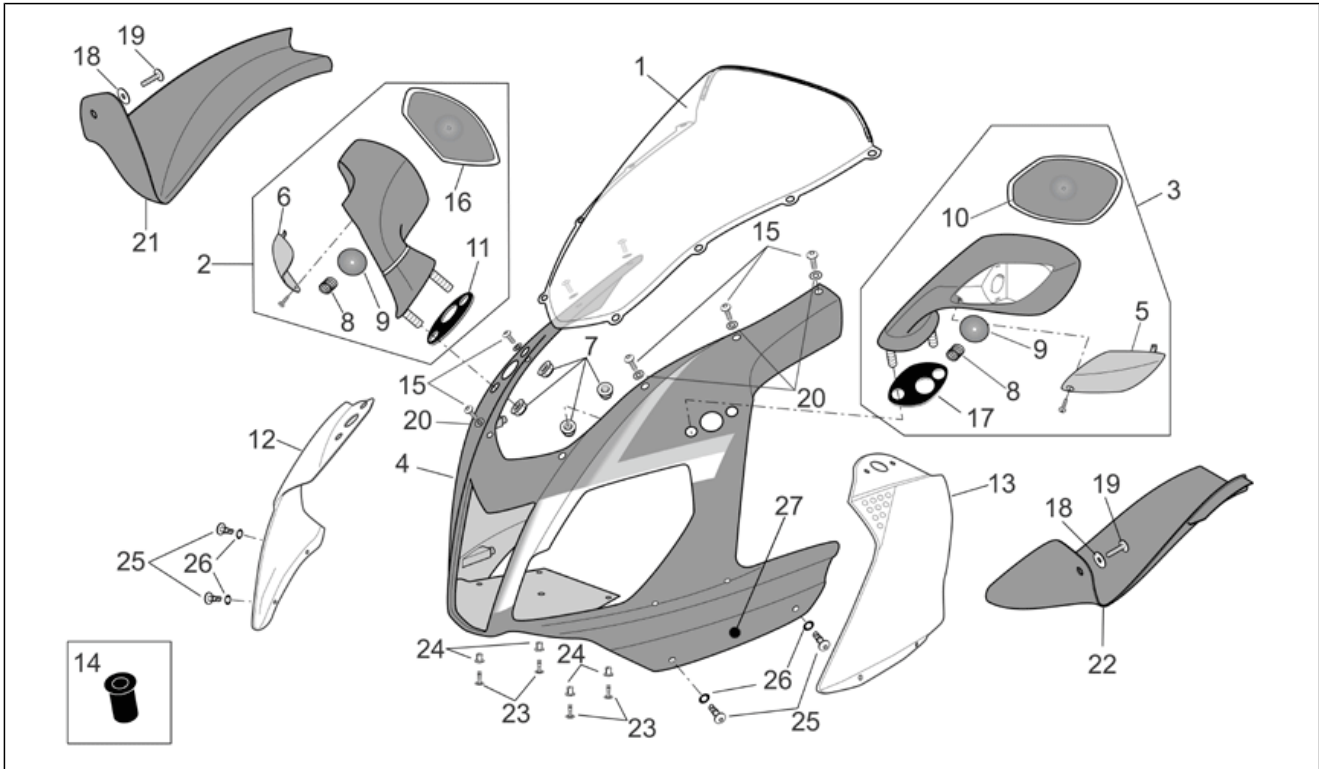

Group	FRAME
Code	28.17
Description	Front body - Front fairing
Service	1

Pos.	Code	Description	Qty	Variants
13	AP8178111	LH baffle, black	1	Year:2004[4] Vehicle colour:Aprilia black 2004[n] Technical Specifications:RSV Mille "R" Version[R]
13	AP8178111	LH baffle, black	1	Year:2008[8] Vehicle colour:Planet Blue 2008 (s.t.860005)[blu], Ice White 2008 (s.t.860006)[ice] Technical Specifications:RSV Mille "R" Version[R]
13	AP8178140	LH baffle, carb.	1	Year:2004[4] Technical Specifications:Factory "R" RSV Version[FAC]
13	AP8178140	LH baffle, carb.	1	Year:2005[5] Technical Specifications:Factory "R" RSV Version[FAC]
13	AP8178140	LH baffle, carb.	1	Year:2004[4] Technical Specifications:Factory "R" RSV Version[FAC]
13	AP8178181	LH baffle, grey	1	Year:2004[4] Vehicle colour:Lead grey 2004[g], Fluo Red 2004[r] Technical Specifications:RSV Mille "R" Version[R]
13	AP8178755	LH baffle, carb.	1	Year:2007[7], 2008[8] Technical Specifications:Factory "R" RSV Version[FAC]
13	AP8178755	LH baffle, carb.	1	Year:2004[4] Technical Specifications:Factory "R" RSV Version[FAC]
13	AP8178755	LH baffle, carb.	1	Year:2005[5] Technical Specifications:Factory "R" RSV Version[FAC]
13	AP8178755	LH baffle, carb.	1	Year:2006[6] Vehicle colour:Aprilia black 2005-2006[a.blk] Technical Specifications:Factory "R" RSV Version[FAC]
13	AP8178755	LH baffle, carb.	1	Year:2005[5] Technical Specifications:Factory "R" RSV Version[FAC]
13	AP8178940	LH baffle, black	1	Year:2005[5] Technical Specifications:RSV Mille "R" Version[R]
13	AP8179275	LH baffle, black	1	Year:2007[7], 2008[8] Technical Specifications:RSV Mille "R" Version[R]
13	AP8179275	LH baffle, black	1	Year:2006[6]