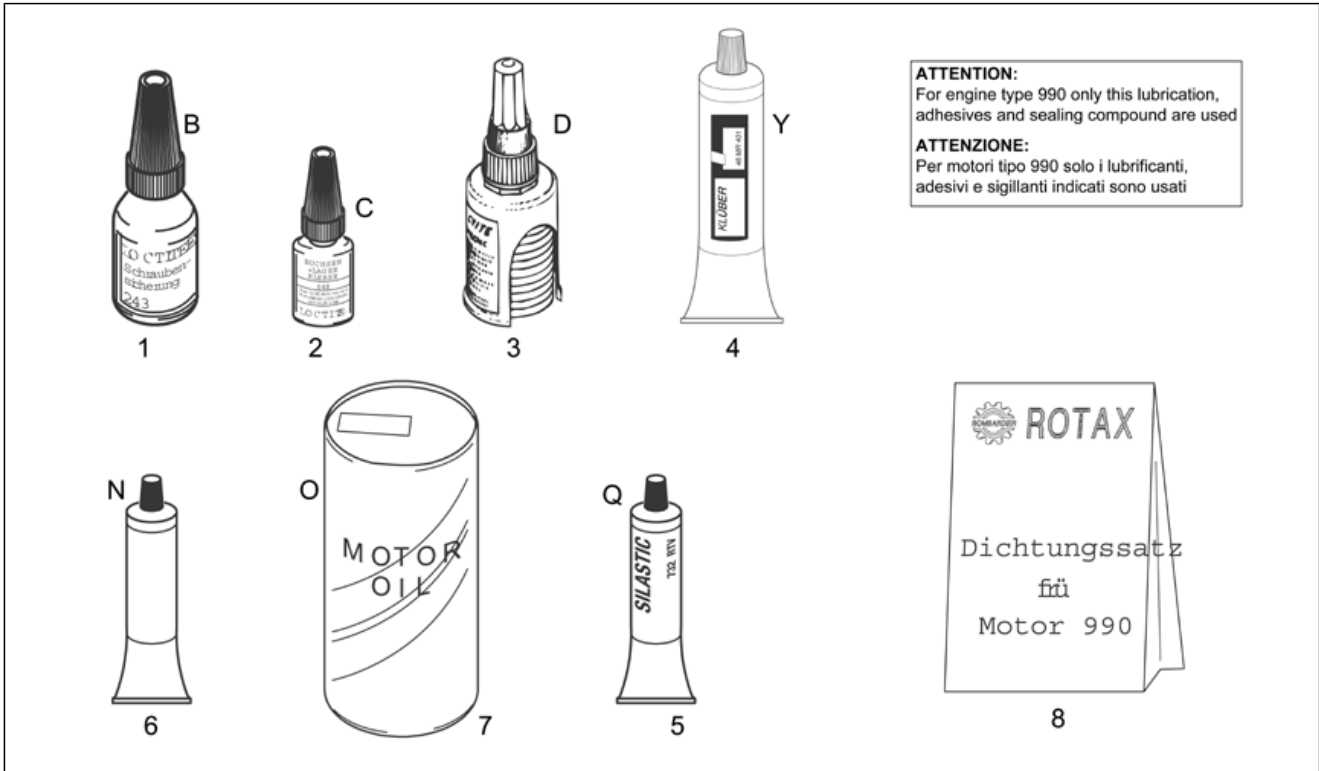

Group	ENGINE
Code	29.74
Description	Sealing and lubricating agents
Service	1

Pos.	Code	Description	Qty	Variants
1	AP0897651	Loctite (blue) 243 10cc.	1	
2	AP0899788	Loctite (green) 648 5gr.	1	
3	AP0899784	Loctite (orange) 574	1	
4	AP0297616	Klueber paste 60 gr	1	
5	AP0297386	Silastic 732 Rtv 100 gr.	1	
6	0000000	Tyre	1	
7	0000000	Tyre	1	
8	AP0296170	Gasket set	1