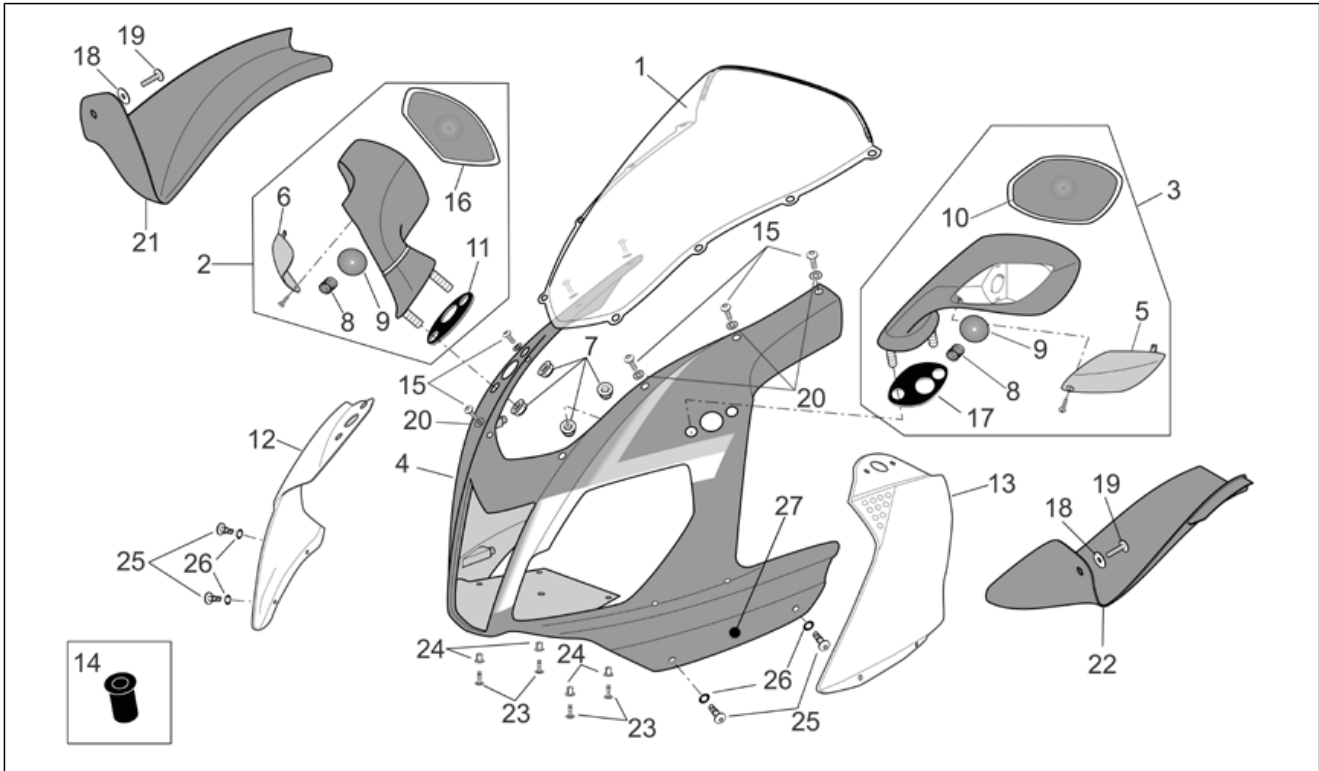

Group	FRAME
Code	28.17
Description	Front body - Front fairing
Service	1

Pos.	Code	Description	Qty	Variants
				Vehicle colour:Aprilia black 2005-2006[a.blk], Fluo Red 2005-2006[r.fluo], Aprilia White 2006 (s.t.15178)[white] Technical Specifications:RSV Mille "R" Version[R]
14	AP8144564	Rubber w/ insert M4	12	
15	AP8121184	Screw M4x14	8	Technical Specifications:Factory "R" RSV Version[FAC], RSV Mille "R" Version[R]
15	AP8152469	Screw M4x12	8	Technical Specifications:"Nera" Dream RSV Version[DRE]
16	AP8104755	RH rearview mirror	1	
17	AP8104757	LH gasket	1	
18	AP8150382	Washer 15x5,5X1,2	2	
19	AP8152329	Phillips screw, SWP M5x20	2	
20	AP8144565	Nylon washer	8	
21	AP8158132	Upper RH fairing, carb.	1	Year:2005[5] Technical Specifications:Factory "R" RSV Version[FAC]
21	AP8158132	Upper RH fairing, carb.	1	Year:2004[4] Technical Specifications:Factory "R" RSV Version[FAC]
21	AP8158132	Upper RH fairing, carb.	1	Year:2004[4] Technical Specifications:Factory "R" RSV Version[FAC]
21	AP8158132	Upper RH fairing, carb.	1	Year:2004[4] Technical Specifications:"Nera" Dream RSV Version[DRE]
21	AP8158659	Upper RH fairing	1	Technical Specifications:RSV Mille "R" Version[R]
21	AP8178753	Upper RH fairing, carb.	1	Year:2004[4] Technical Specifications:Factory "R" RSV Version[FAC]
21	AP8178753	Upper RH fairing, carb.	1	Year:2005[5] Technical Specifications:Factory "R" RSV Version[FAC]
21	AP8178753	Upper RH fairing, carb.	1	Year:2006[6], 2007[7], 2008[8] Technical Specifications:Factory "R" RSV Version[FAC]
21	AP8178753	Upper RH fairing, carb.	1	Year:2005[5] Technical Specifications:Factory "R" RSV Version[FAC]
22	AP8158133	Upper LH fairing, carb.	1	Year:2004[4] Technical Specifications:Factory "R" RSV Version[FAC]