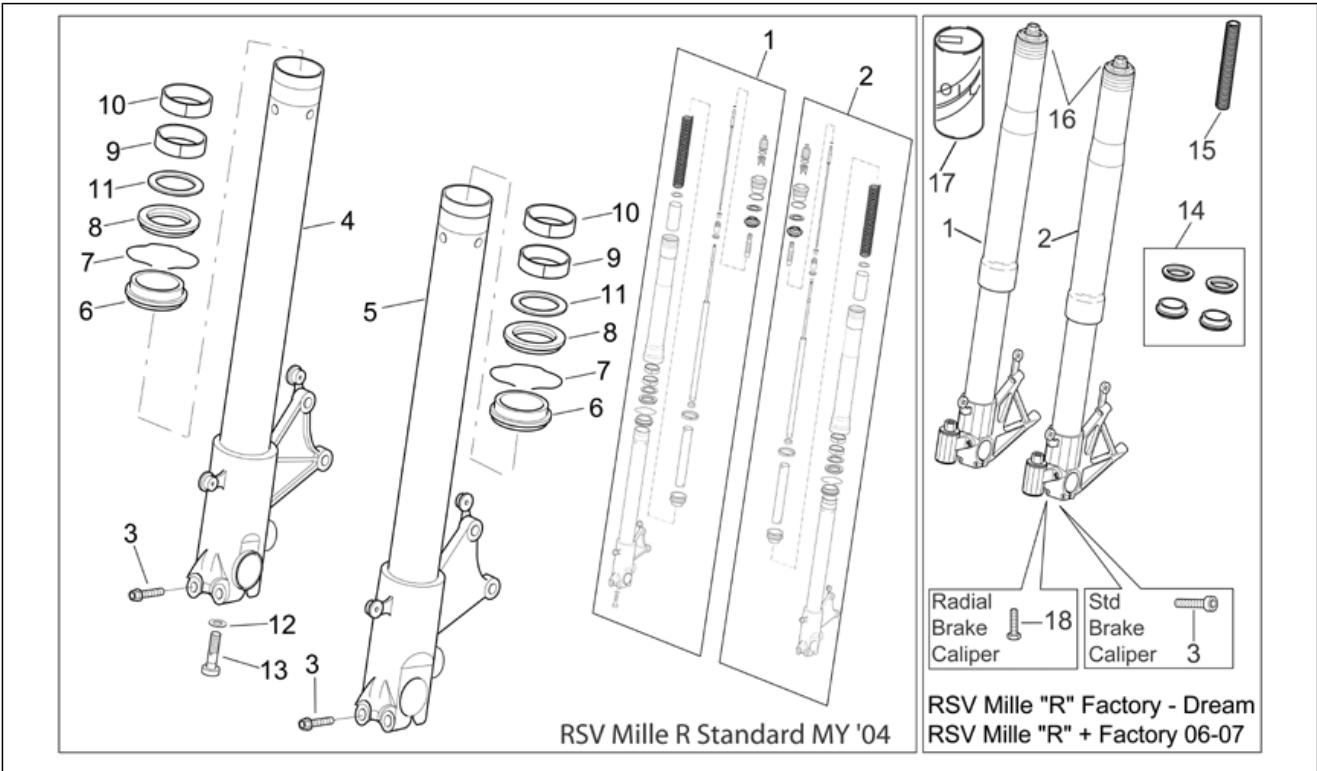

Group	FRAME
Code	28.13
Description	Fron fork II
Service	1

Pos.	Code	Description	Qty	Variants
17	AP8116071	Front fork oil 1 lt.	1	Year:2006[6], 2007[7], 2008[8] Technical Specifications:For radial brake caliper[rc]
18	AP8163481	screw	4	Year:2006[6], 2007[7], 2008[8] Technical Specifications:For radial brake caliper[rc]
18	AP8163481	screw	4	Year:2004[4], 2005[5] Technical Specifications:"Nera" Dream RSV Version[DRE], Factory "R" RSV Version[FAC], For radial brake caliper[rc]