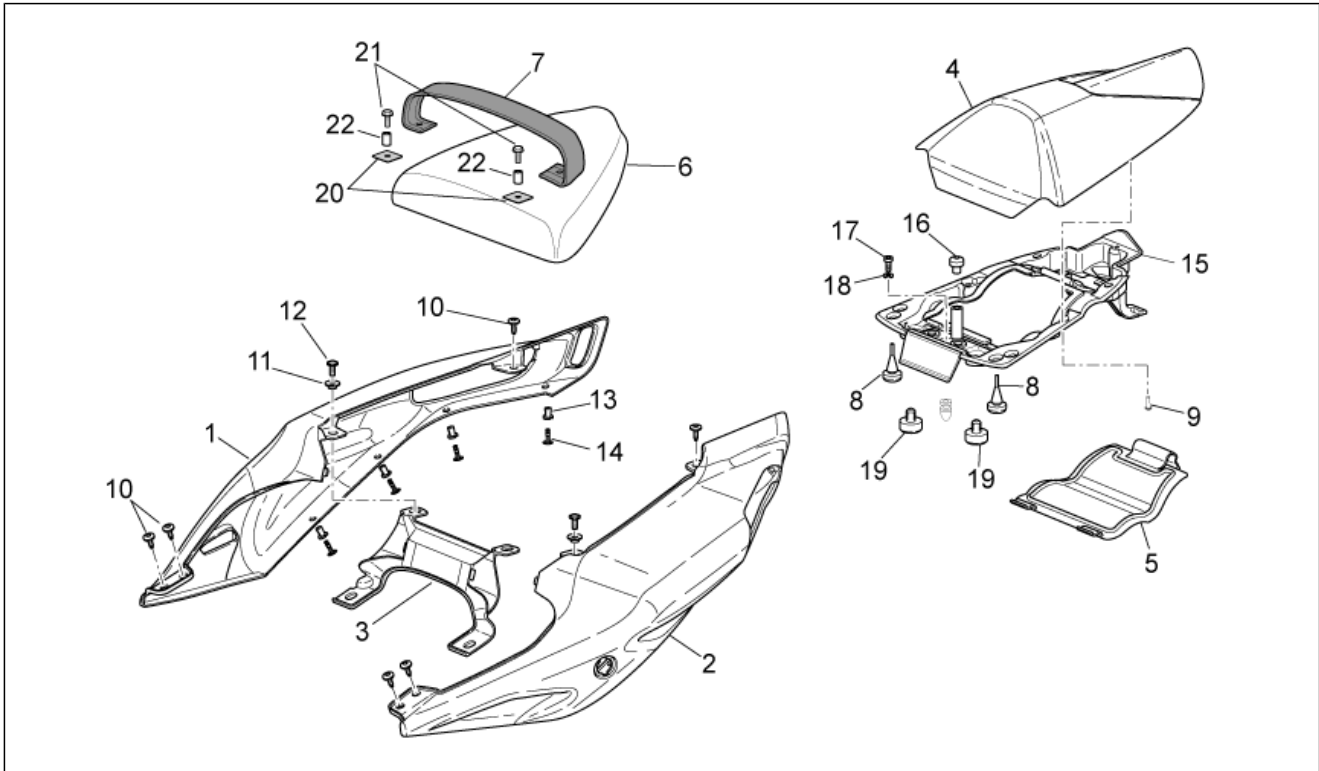

Group	FRAME
Code	28.26
Description	Rear body - Rear fairing II
Service	1

Pos.	Code	Description	Qty	Variants
1	AP8179277	RH rear fairing, black	1	Year:2006[6] Vehicle colour:Aprilia black 2005-2006[a.blk] Technical Specifications:With decals applied[D], Factory "R" RSV Version[FAC], RSV Mille "R" Version[R]
1	AP8179455	RH rear fairing, grey	1	Year:2006[6] Vehicle colour:Fluo Red 2005-2006[r.fluo] Technical Specifications:With decals applied[D], RSV Mille "R" Version[R]
1	AP8179465	RH rear fairing, white	1	Year:2006[6] Vehicle colour:Aprilia White 2006 (s.t.15178)[white] Technical Specifications:With decals applied[D], RSV Mille "R" Version[R]
1	AP8184322	RH rear fairing, black	1	Year:2007[7], 2008[8] Vehicle colour:Aprilia Black 2007 (s.t.853153)[black], Aprilia Black 2008 (s.t.859822)[black08] Technical Specifications:With decals applied[D], Factory "R" RSV Version[FAC], RSV Mille "R" Version[R]
1	AP8184337	RH rear fairing, grey	1	Year:2007[7], 2008[8] Vehicle colour:Platinum Grey 2007 (s.t.853154)[grey] Technical Specifications:With decals applied[D], RSV Mille "R" Version[R]
1	AP8184358	RH rear fairing, red	1	Year:2007[7] Vehicle colour:Bol D'or 2007 (s.t.853155)[bol dor] Technical Specifications:With decals applied[D], RSV Mille "R" Version[R]
1	AP8184403	RH rear fairing, white	1	Year:2007[7] Vehicle colour:Red Lion 2007 (s.t.853379)[red] Technical Specifications:With decals applied[D], Factory "R" RSV Version[FAC]
1	AP8184686	RH rear fairing, blue	1	Year:2008[8] Vehicle colour:Planet Blue 2008 (s.t.860005)[blu] Technical Specifications:With decals applied[D], RSV Mille "R" Version[R]
1	AP8184705	RH rear fairing, white	1	Year:2008[8] Vehicle colour:Ice White 2008 (s.t.860006)[ice]