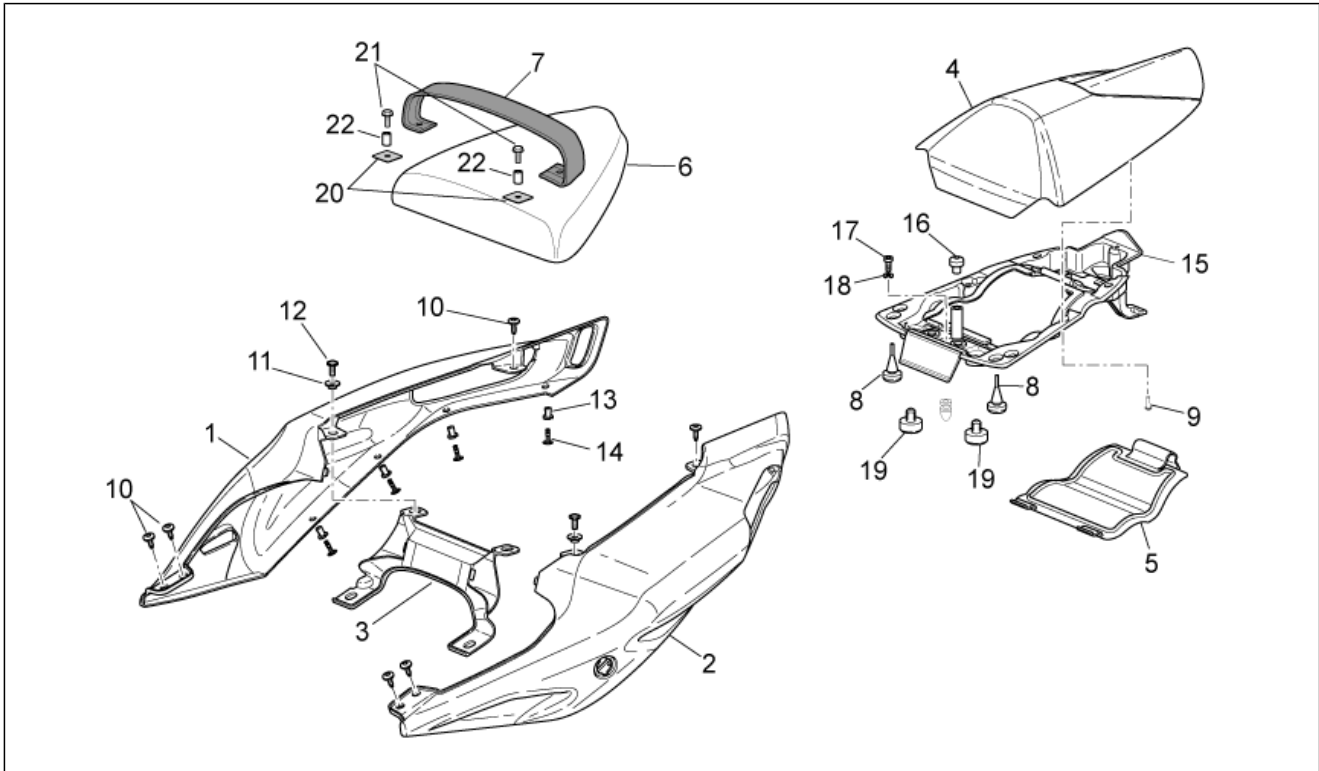

Group	FRAME
Code	28.26
Description	Rear body - Rear fairing II
Service	1

Pos.	Code	Description	Qty	Variants
				Technical Specifications:With decals applied[D], RSV Mille "R" Version[R]
2	AP8184706	LH rear fairing, white	1	Year:2008[8] Vehicle colour:Ice White 2008 (s.t.860006)[ice] Technical Specifications:With decals applied[D], RSV Mille "R" Version[R]
3	AP8179436	Rear fairing, grey	1	Year:2006[6]
3	AP8179831	Rear fairing, white	1	Year:2007[7] Vehicle colour:Red Lion 2007 (s.t.853379)[red] Technical Specifications:Factory "R" RSV Version[FAC]
3	AP8184324	Rear fairing, black	1	Year:2007[7], 2008[8] Vehicle colour:Aprilia Black 2007 (s.t.853153)[black], Aprilia Black 2008 (s.t.859822)[black08] Technical Specifications:Factory "R" RSV Version[FAC], RSV Mille "R" Version[R]
3	AP8184339	Rear fairing, grey	1	Year:2007[7], 2008[8] Vehicle colour:Platinum Grey 2007 (s.t.853154)[grey] Technical Specifications:RSV Mille "R" Version[R]
3	AP8184360	Rear fairing, red	1	Year:2007[7] Vehicle colour:Bol D'or 2007 (s.t.853155)[bol dor] Technical Specifications:RSV Mille "R" Version[R]
3	AP8184649	Rear fairing, white	1	Year:2008[8] Vehicle colour:Ice White 2008 (s.t.860006)[ice] Technical Specifications:RSV Mille "R" Version[R]
3	AP8184688	Rear fairing, blue	1	Year:2008[8] Vehicle colour:Planet Blue 2008 (s.t.860005)[blu] Technical Specifications:RSV Mille "R" Version[R]
4	AP8179393	Saddle cover, black	1	Year:2006[6] Vehicle colour:Aprilia black 2005-2006[a.blk] Technical Specifications:With decals applied[D], RSV Mille "R" Version[R]
4	AP8179457	Saddle cover, red	1	Year:2006[6] Vehicle colour:Fluo Red 2005-2006[r.fluo]