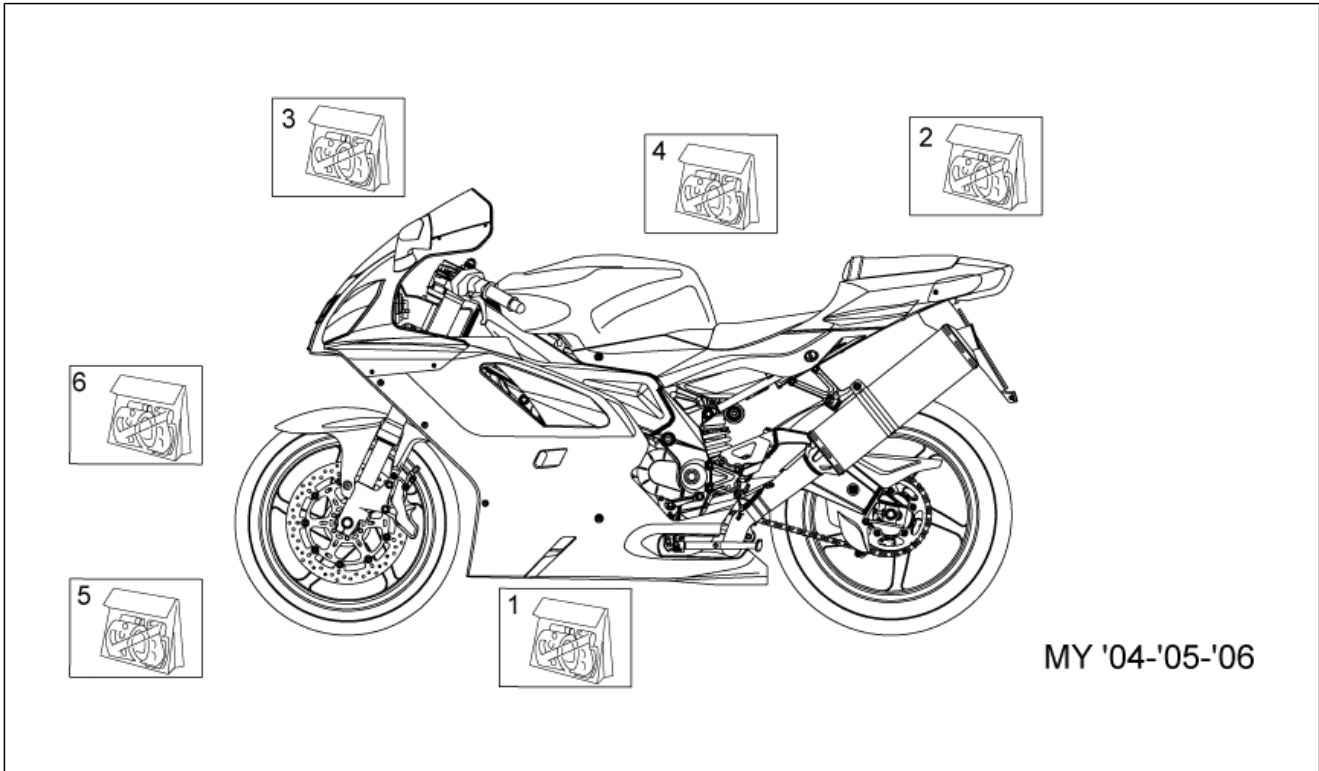

Group	FRAME
Code	28.76
Description	Decal My 04-05-06
Service	1

Pos.	Code	Description	Qty	Variants
				Vehicle colour:Fluo Red 2004[r] Technical Specifications:RSV Mille "R" Version[R]
4	AP8166559	Tank decal set	1	Year:2005[5] Vehicle colour:Fluo Red 2005-2006[r.fluo] Technical Specifications:RSV Mille "R" Version[R]
4	AP8166560	Tank decal set	1	Year:2005[5] Vehicle colour:Silver Mirror 2005[s.mir] Technical Specifications:Factory "R" RSV Version[FAC]
4	AP8166560	Tank decal set	1	Year:2005[5] Vehicle colour:Silver Mirror 2005[s.mir] Technical Specifications:RSV Mille "R" Version[R]
4	AP8166561	Tank decal set	1	Year:2005[5] Vehicle colour:Aprilia black 2005-2006[a.blk] Technical Specifications:RSV Mille "R" Version[R]
4	AP8166561	Tank decal set	1	Year:2005[5] Vehicle colour:Aprilia black 2005-2006[a.blk] Technical Specifications:Factory "R" RSV Version[FAC]
4	AP8166562	Tank decal set	1	Year:2005[5] Vehicle colour:Fluo Red 2005-2006[r.fluo] Technical Specifications:Factory "R" RSV Version[FAC]
5	AP8166109	Technical decal set	1	Year:2004[4] Vehicle colour:Lead grey 2004[g], Fluo Red 2004[r] Country:Canadian[CN], United States of America[USA] Technical Specifications:Factory "R" RSV Version[FAC], RSV Mille "R" Version[R]
5	AP8166122	Technical decal set	1	Year:2004[4] Country:Australia[AA], B, GR, E, F, I, NL[EU], Japan[JJ], Mexico[ME], Great Britain[UK] Technical Specifications:"Nera" Dream RSV Version[DRE]
5	AP8166123	Technical decal set	1	Year:2004[4] Country:Canadian[CN], United States of America[USA] Technical Specifications:"Nera" Dream RSV Version[DRE]
5	AP8166181	Technical decal set	1	Year:2004[4], 2005[5] Vehicle colour:Aprilia black 2004[n]