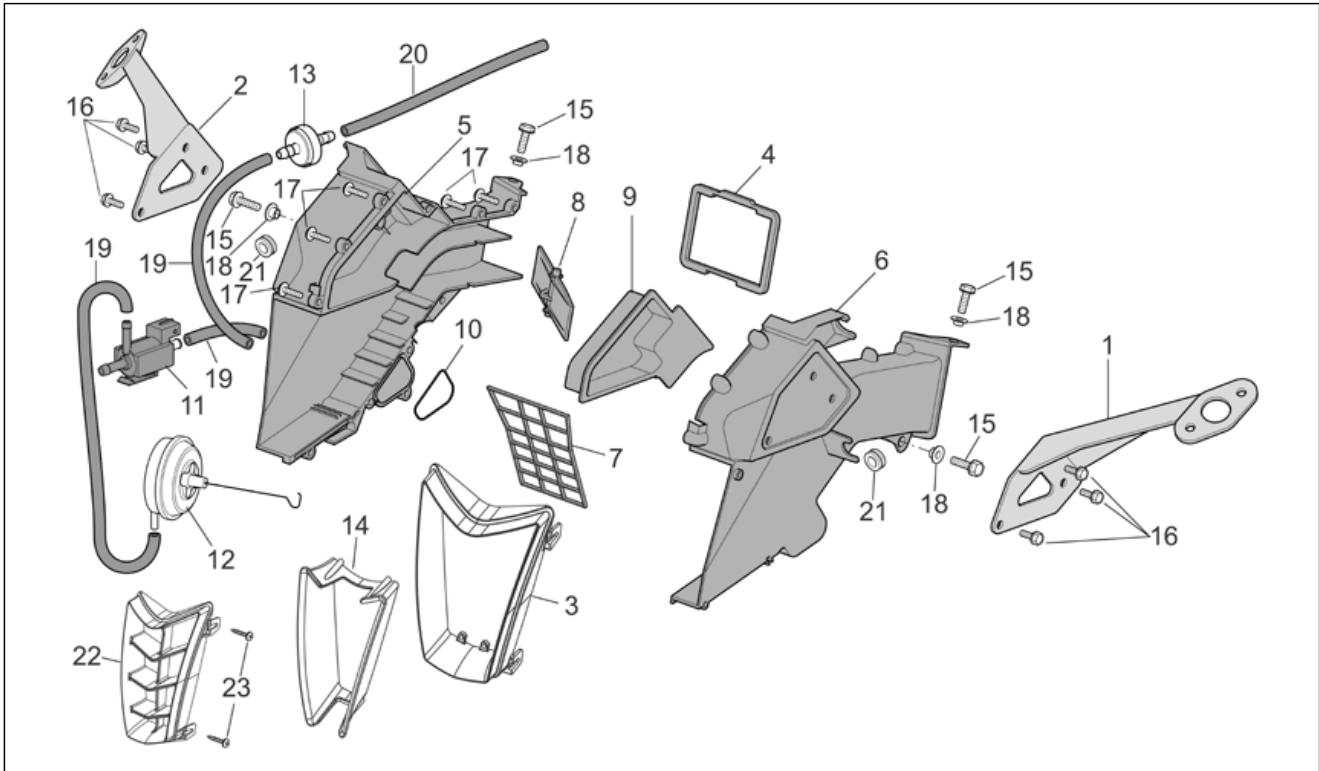

Group	FRAME
Code	28.18
Description	Front body - Duct
Service	1

Pos.	Code	Description	Qty	Variants
18	AP8121728	T bush *	4	
19	AP8120952	Fuel pipe 5,5x10	3	
20	AP8144015	Oil pipe 6x12	1	
21	AP8120030	Rubber spacer	2	
22	AP8179263	Guard, black	1	Year:2006[6], 2007[7], 2008[8] Vehicle colour:Aprilia black 2005-2006[a.blk], Aprilia Black 2007 (s.t.853153)[black], Bol D'or 2007 (s.t.853155)[bol dor], Dark Lion 2007 (s.t.853378)[dark], Lead grey 2004[g], Platinum Grey 2007 (s.t.853154)[grey], Aprilia black 2004[n], Fluo Red 2004[r], Fluo Red 2005-2006[r.fluo], Red Lion 2007 (s.t.853379)[red] Technical Specifications:Factory "R" RSV Version[FAC], RSV Mille "R" Version[R]
22	AP8184681	Guard, black	1	Year:2008[8] Vehicle colour:Planet Blue 2008 (s.t.860005)[blu] Technical Specifications:RSV Mille "R" Version[R]
23	AP8150413	Self-tap screw 3,9x14	1	Year:2006[6], 2007[7], 2008[8] Technical Specifications:Factory "R" RSV Version[FAC], RSV Mille "R" Version[R]