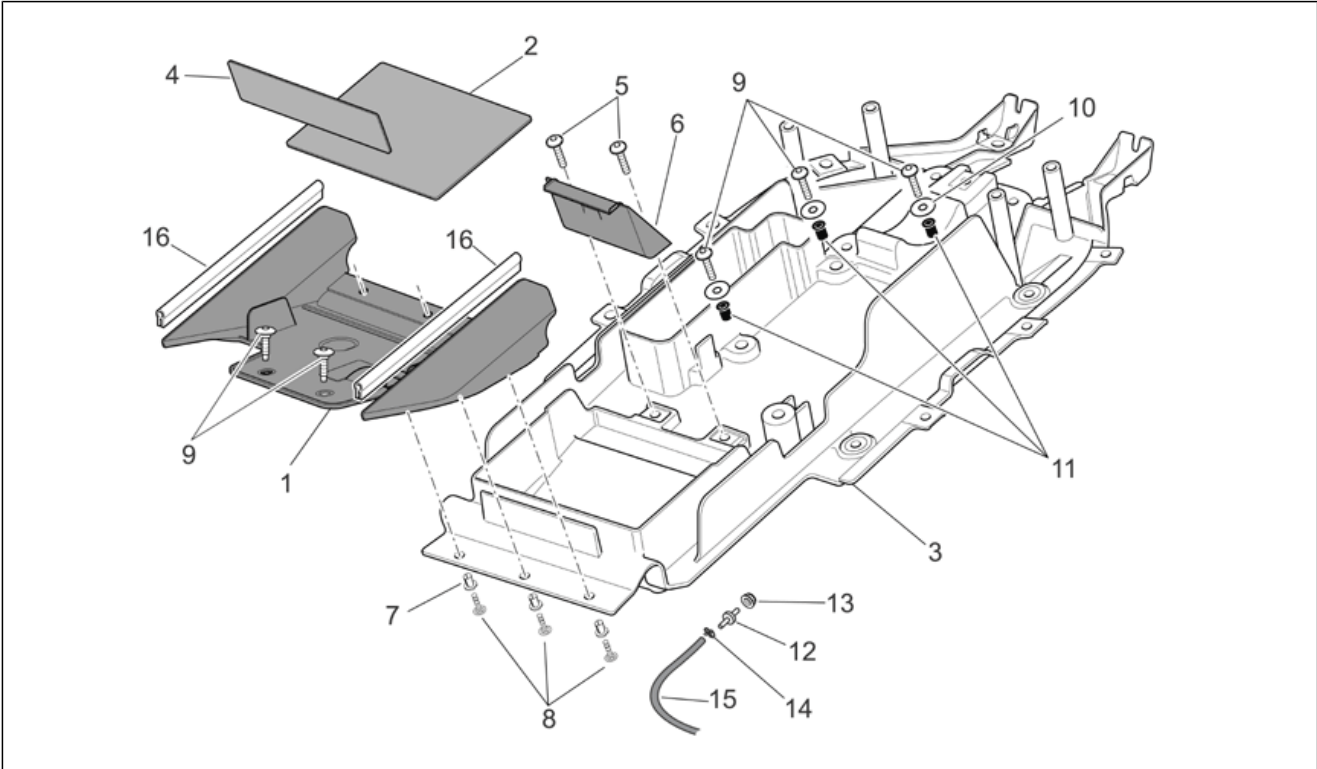

Group	FRAME
Code	28.27
Description	Undersaddle
Service	1

Pos.	Code	Description	Qty	Variants
1	AP8158146	Saddle supp.front lockup	1	
2	AP8144553	Support rubber part	1	
3	AP8134855	Saddle supp.rear lockup	1	Year:2004[4], 2005[5]
3	AP8179287	Saddle supp.lower lockup	1	Year:2006[6], 2007[7], 2008[8]
4	AP8144552	Support rubber part	1	
5	AP8152298	Screw w/ flange M5x16	2	
6	AP8134788	Bracket	1	
7	AP8144616	Rivet, female	3	
8	AP8144563	Rivet, male	3	
9	AP8152302	Screw w/ flange M5x12	2	
10	AP8121795	T bush	3	
11	AP8112600	Rubber spacer	3	
12	AP8104879	Pipe holder	1	
13	AP8150026	Nut M6	1	
14	AP8120179	Hose clamp D8	1	
15	AP8220598	Breather pipe	1	
16	AP8117276	Heat protection gasket	2