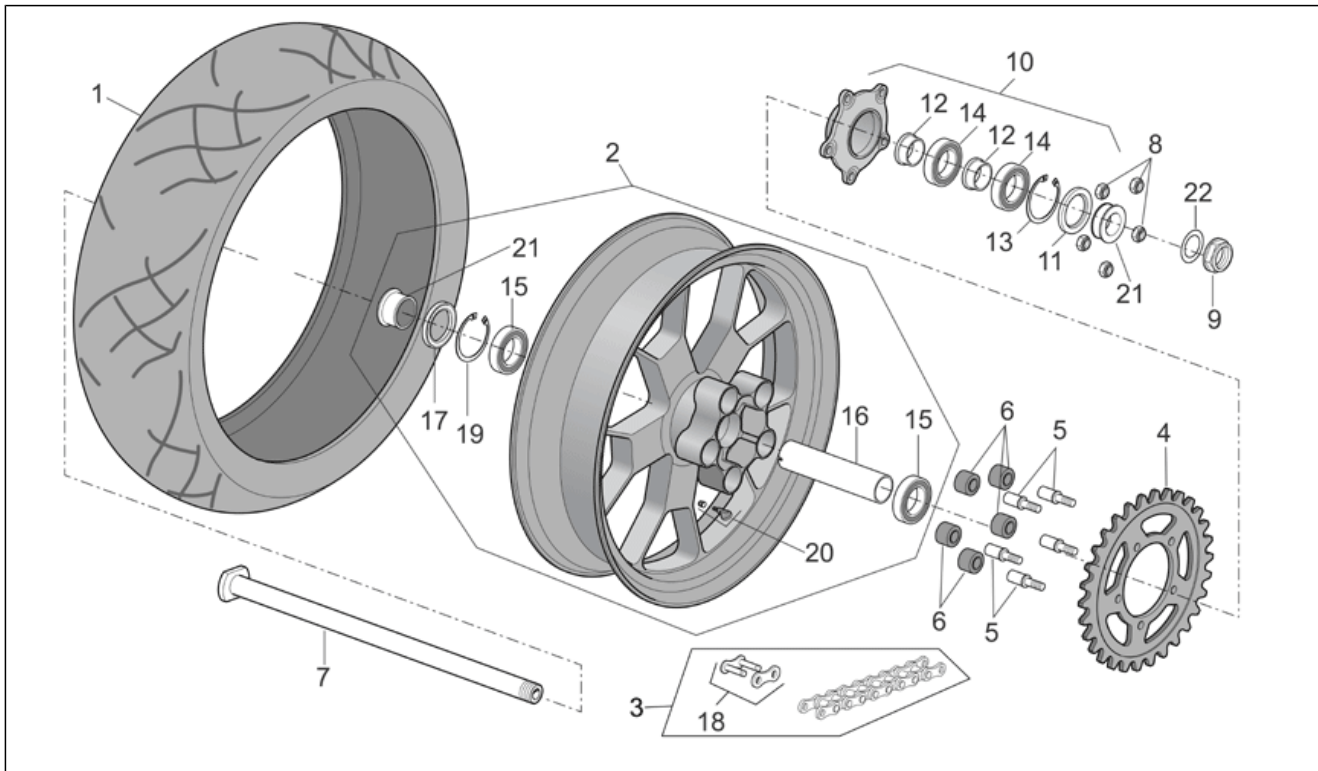

Group	FRAME
Code	28.47
Description	Rear wheel Factory - Dream I
Service	1

Pos.	Code	Description	Qty	Variants
				Technical Specifications:RSV Mille "R" Version[R]
3	AP8107146	Chain cpl conn.link	1	Year:2004[4], 2005[5], 2006[6] Technical Specifications:"Nera" Dream RSV Version[DRE], Factory "R" RSV Version[FAC]
3	AP8107146	Chain cpl conn.link	1	Year:2007[7], 2008[8] Technical Specifications:Factory "R" RSV Version[FAC], RSV Mille "R" Version[R]
4	AP8107145	Chain ring	1	Year:2007[7], 2008[8] Technical Specifications:Factory "R" RSV Version[FAC], RSV Mille "R" Version[R]
4	AP8107145	Chain ring	1	Year:2004[4], 2005[5], 2006[6] Technical Specifications:Factory "R" RSV Version[FAC]
4	AP8107151	Chain ring	1	Year:2004[4] Technical Specifications:"Nera" Dream RSV Version[DRE]
5	B045033	Pin	5	Year:2004[4], 2005[5], 2006[6] Technical Specifications:"Nera" Dream RSV Version[DRE], Factory "R" RSV Version[FAC]
5	B045033	Pin	5	Year:2007[7], 2008[8] Technical Specifications:Factory "R" RSV Version[FAC], RSV Mille "R" Version[R]
6	AP8125731	Flexible coupling rubber	5	Year:2007[7], 2008[8] Technical Specifications:Factory "R" RSV Version[FAC], RSV Mille "R" Version[R]
6	AP8125731	Flexible coupling rubber	5	Year:2004[4], 2005[5], 2006[6] Technical Specifications:"Nera" Dream RSV Version[DRE], Factory "R" RSV Version[FAC]
7	AP8125831	Rear wheel spindle	1	Year:2004[4], 2005[5], 2006[6] Technical Specifications:"Nera" Dream RSV Version[DRE], Factory "R" RSV Version[FAC]
7	AP8125831	Rear wheel spindle	1	Year:2007[7], 2008[8] Technical Specifications:Factory "R" RSV Version[FAC], RSV Mille "R" Version[R]
8	AP8150436	Low self-locking nut	5	Year:2004[4], 2005[5], 2006[6]