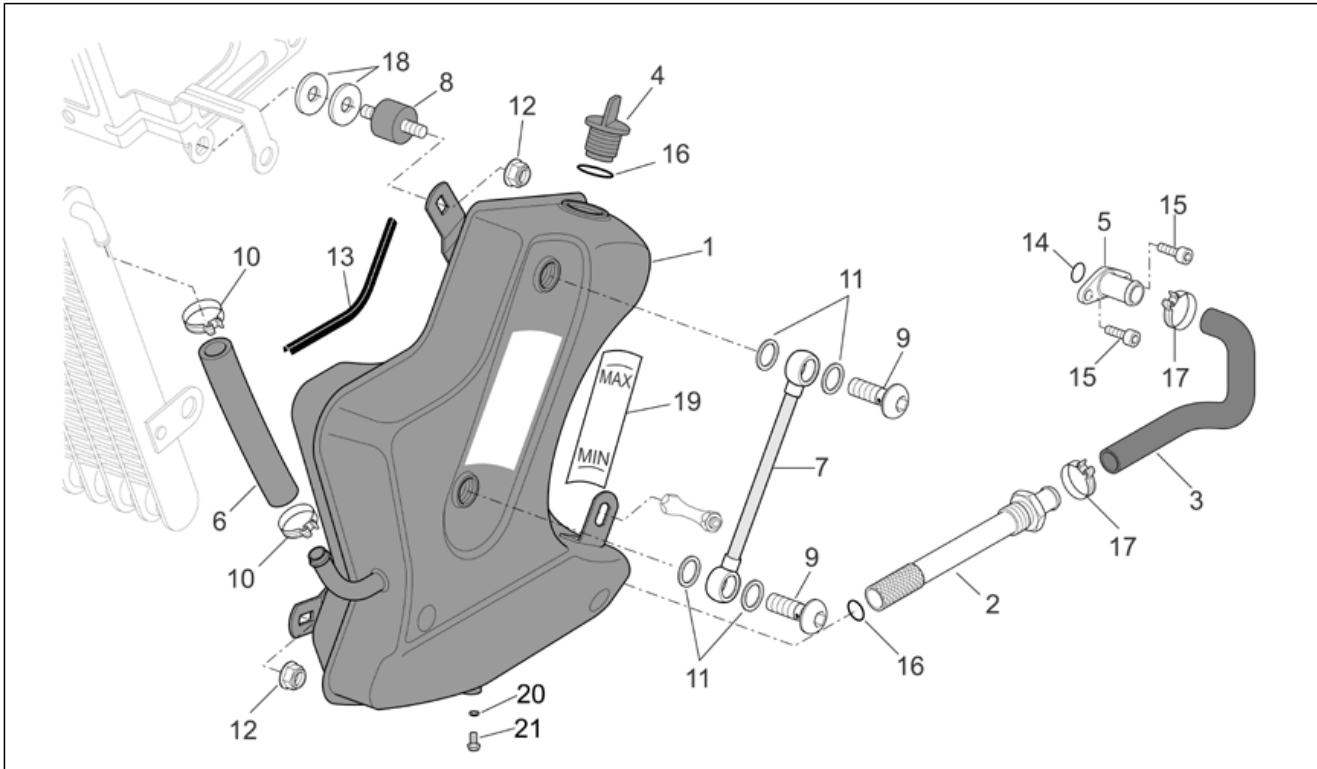

Group	FRAME
Code	28.36
Description	Oil tank
Service	1

Pos.	Code	Description	Qty	Variants
1	AP8158120	Oil tank, black	1	
1	AP8168978	Inox Oil tank	1	
2	AP8102828	Oil filter cpl.	1	
3	AP8144090	Oil pipe	1	
4	AP8102618	Oil filler cap	1	
5	AP8106387	Oil pipe	1	
6	AP8106389	Oil pipe 12x19	2	
7	AP8144200	Oil level pipe	1	
8	AP8144061	Silent-block	3	
9	AP8121409	Oil pipe screw	2	
10	AP8102349	White hose clip D17,5x8	2	
11	AP8113004	Washer 10x14x1,6*	4	
12	AP8152299	Self-locking nut M6	2	
13	AP8144606	Gasket 10X5	1	
14	AP8120196	O-ring 3056	1	
15	AP8150137	Hex socket screw	2	
16	AP8120190	O-ring 3075	2	
17	AP8102786	Hose clip 20x8	2	
18	AP8150015	Washer 6,6x18x1,6*	6	
19	AP8167560	Oil decal Max-Min	1	
20	AP8121862	Washer D8x16x1,5	1	
21	AP8152285	Screw w/ flange	1