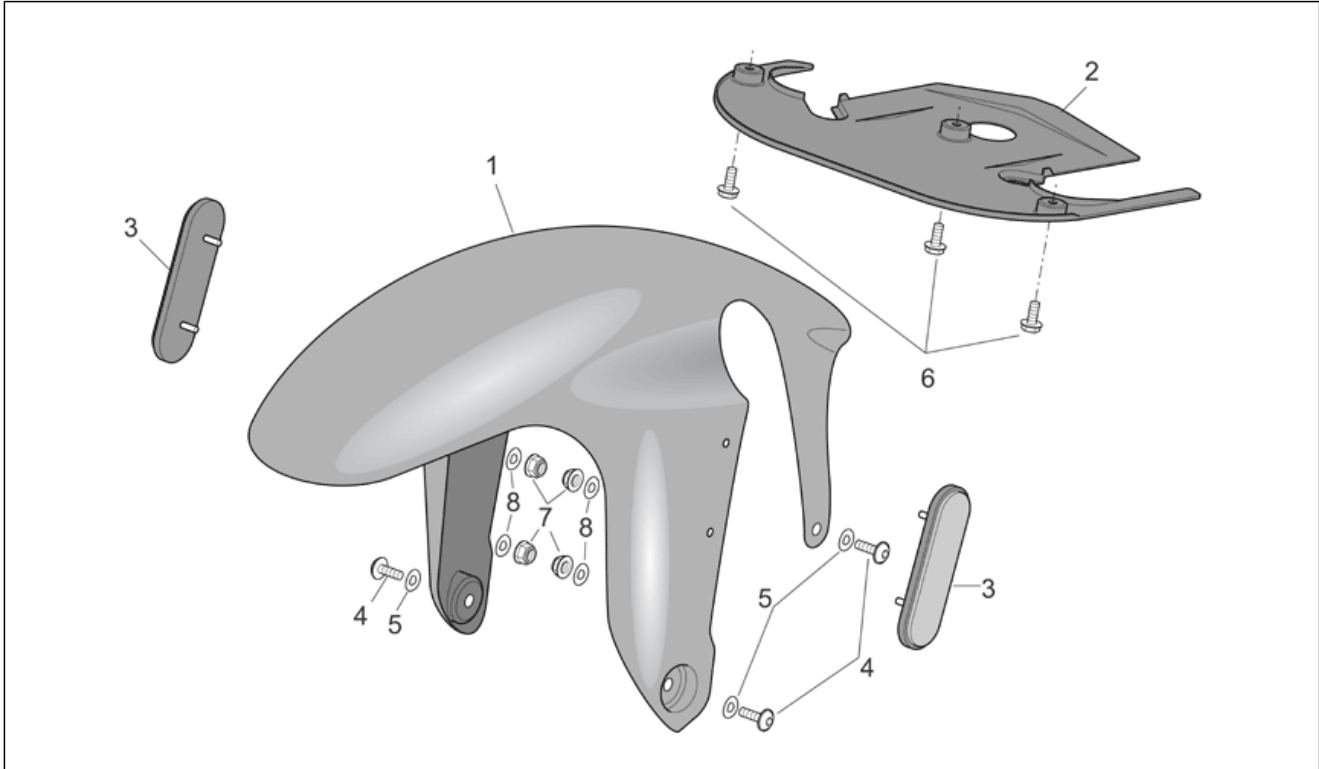

Group	FRAME
Code	28.19
Description	Front body - Front mudguard
Service	1

Pos.	Code	Description	Qty	Variants
2	AP8158124	Front fairing lower lockup	1	
3	AP8124719	Reflector, amber	2	Country:Canadian[CN], United States of America[USA]
4	AP8152298	Screw w/ flange M5x16	4	Technical Specifications:Factory "R" RSV Version[FAC], RSV Mille "R" Version[R]
4	AP8152458	Screw	4	Technical Specifications:"Nera" Dream RSV Version[DRE]
5	AP8150382	Washer 15x5,5X1,2	4	
6	AP8152277	Screw w/ flange M6x12	3	
7	AP8150204	Nut M4	4	
8	AP8150158	Washer 4,3X9X0,8	4