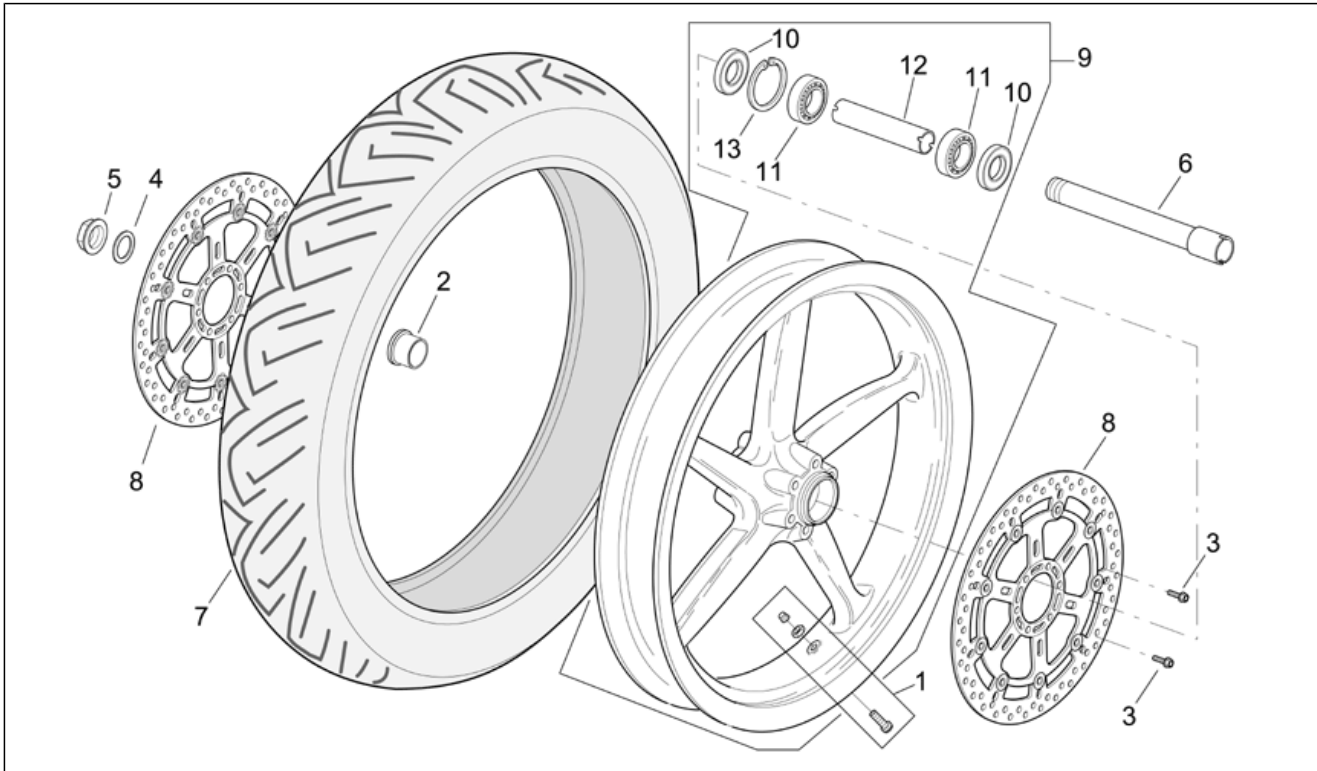

Group	FRAME
Code	28.41
Description	Front wheel R version
Service	1

Pos.	Code	Description	Qty	Variants
1	AP8101744	Tubeless tyre valve	1	Year:2004[4], 2005[5] Technical Specifications:RSV Mille "R" Version[R]
2	AP8125728	Front RH whe.ou.spacer	1	Year:2004[4], 2005[5] Technical Specifications:RSV Mille "R" Version[R]
3	AP8152286	Screw w/ flange M8x20	12	Year:2004[4], 2005[5] Technical Specifications:RSV Mille "R" Version[R]
4	AP8152323	Washer 25,2x36x1	1	Year:2004[4], 2005[5] Technical Specifications:RSV Mille "R" Version[R]
5	AP8152335	Wheel spindle nut	1	Year:2004[4], 2005[5] Technical Specifications:RSV Mille "R" Version[R]
6	AP8125827	Front wheel spindle	1	Year:2004[4], 2005[5] Technical Specifications:RSV Mille "R" Version[R]
7	0000000	Tyre	1	Year:2004[4], 2005[5] Technical Specifications:RSV Mille "R" Version[R]
8	AP8113926	Front brake disc 320	2	Year:2004[4], 2005[5] Technical Specifications:Brembo[B], RSV Mille "R" Version[R]
8	AP8133751	Front brake disc	2	Year:2004[4], 2005[5] Technical Specifications:RSV Mille "R" Version[R], Unisunstar[U]
9	AP8108675	Front wheel, grey	1	Year:2004[4] Technical Specifications:RSV Mille "R" Version[R]
9	AP8128147	Front wheel, grey	1	Year:2005[5] Technical Specifications:RSV Mille "R" Version[R]
10	AP8125773	Gasket ring 30x47x7	2	Year:2004[4], 2005[5] Technical Specifications:RSV Mille "R" Version[R]
11	AP8125777	Ball bearing 25x47x12	2	Year:2004[4], 2005[5] Technical Specifications:RSV Mille "R" Version[R]
12	AP8125778	Internal spacer	1	Year:2004[4], 2005[5] Technical Specifications:RSV Mille "R" Version[R]
13	AP8125779	Circlip	1	Year:2004[4], 2005[5] Technical Specifications:RSV Mille "R" Version[R]