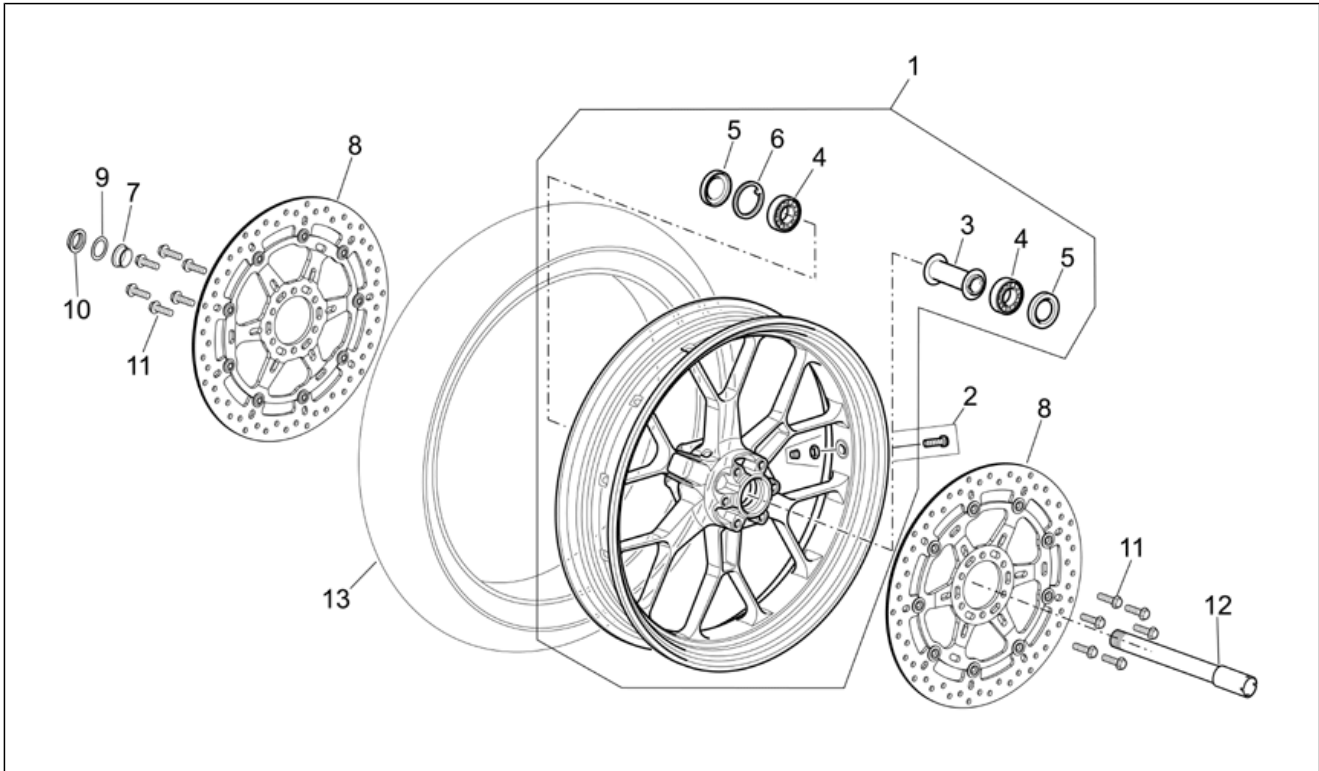

Group	FRAME
Code	28.43
Description	Front wheel Factory - Dream II
Service	1

Pos.	Code	Description	Qty	Variants
1	AP8128133	Front wheel, blue	1	Year:2006[6] Technical Specifications:RSV Mille "R" Version[R], ZNL sign[zn]
2	AP8101744	Tubeless tyre valve	1	Year:2006[6] Technical Specifications:RSV Mille "R" Version[R]
3	AP8128169	Internal spacer	1	Year:2006[6] Technical Specifications:RSV Mille "R" Version[R]
4	AP8125777	Ball bearing 25x47x12	2	Year:2006[6] Technical Specifications:RSV Mille "R" Version[R]
5	AP8125773	Gasket ring 30x47x7	2	Year:2006[6] Technical Specifications:RSV Mille "R" Version[R]
6	AP8125779	Circlip	1	Year:2006[6] Technical Specifications:RSV Mille "R" Version[R]
7	AP8125728	Front RH whe.ou.spacer	1	Year:2006[6] Technical Specifications:RSV Mille "R" Version[R]
8	AP8113926	Front brake disc 320	2	Year:2006[6] Technical Specifications:Brembo[B], RSV Mille "R" Version[R]
9	AP8152323	Washer 25,2x36x1	1	Year:2006[6] Technical Specifications:RSV Mille "R" Version[R]
10	AP8152335	Wheel spindle nut	1	Year:2006[6] Technical Specifications:RSV Mille "R" Version[R]
11	AP8152286	Screw w/ flange M8x20	12	Year:2006[6] Technical Specifications:RSV Mille "R" Version[R]
12	AP8125827	Front wheel spindle	1	Year:2006[6] Technical Specifications:RSV Mille "R" Version[R]
13	0000000	Tyre	1	Year:2006[6] Technical Specifications:RSV Mille "R" Version[R]