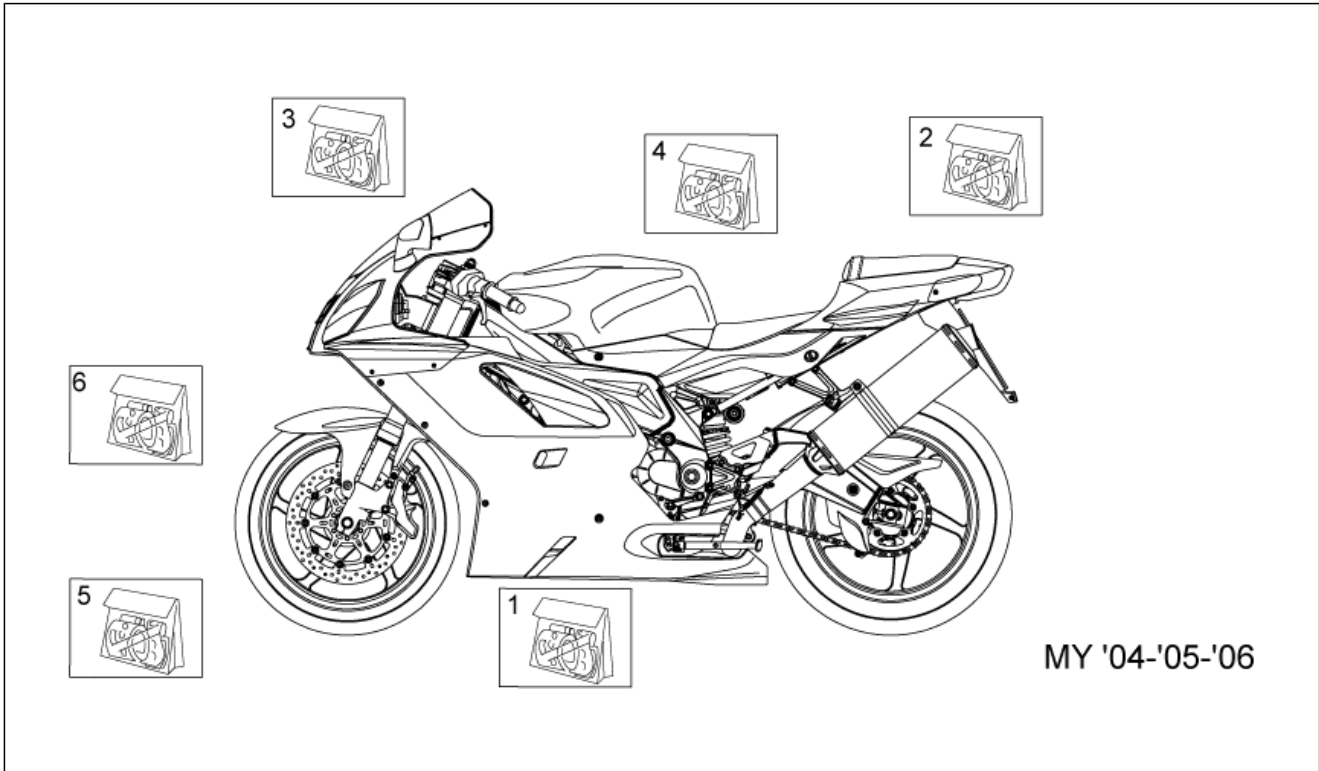

Group	FRAME
Code	28.76
Description	Decal My 04-05-06
Service	1

Pos.	Code	Description	Qty	Variants
				Technical Specifications:RSV Mille "R" Version[R]
3	AP8166177	Front fairing decal set	1	Year:2004[4] Vehicle colour:Fluo Red 2004[r] Technical Specifications:RSV Mille "R" Version[R]
3	AP8166555	Front fairing decal set	1	Year:2005[5] Vehicle colour:Aprilia black 2005-2006[a.blk] Technical Specifications:Factory "R" RSV Version[FAC], RSV Mille "R" Version[R]
3	AP8166556	Front fairing decal set	1	Year:2005[5] Vehicle colour:Silver Mirror 2005[s.mir] Technical Specifications:Factory "R" RSV Version[FAC], RSV Mille "R" Version[R]
3	AP8166556	Front fairing decal set	1	Year:2005[5] Vehicle colour:Fluo Red 2005-2006[r.fluo] Technical Specifications:Factory "R" RSV Version[FAC], RSV Mille "R" Version[R]
4	AP8166113	Tank decal set	1	Year:2004[4] Vehicle colour:Aprilia black 2004[n] Technical Specifications:Factory "R" RSV Version[FAC]
4	AP8166117	Tank decal set	1	Year:2004[4] Vehicle colour:Lead grey 2004[g] Technical Specifications:Factory "R" RSV Version[FAC]
4	AP8166121	Tank decal set	1	Year:2004[4] Vehicle colour:Fluo Red 2004[r] Technical Specifications:Factory "R" RSV Version[FAC]
4	AP8166127	Tank decal set	1	Year:2004[4] Technical Specifications:"Nera" Dream RSV Version[DRE]
4	AP8166178	Tank decal set	1	Year:2004[4] Vehicle colour:Aprilia black 2004[n] Technical Specifications:RSV Mille "R" Version[R]
4	AP8166179	Tank decal set	1	Year:2004[4] Vehicle colour:Lead grey 2004[g] Technical Specifications:RSV Mille "R" Version[R]
4	AP8166180	Tank decal set	1	Year:2004[4]