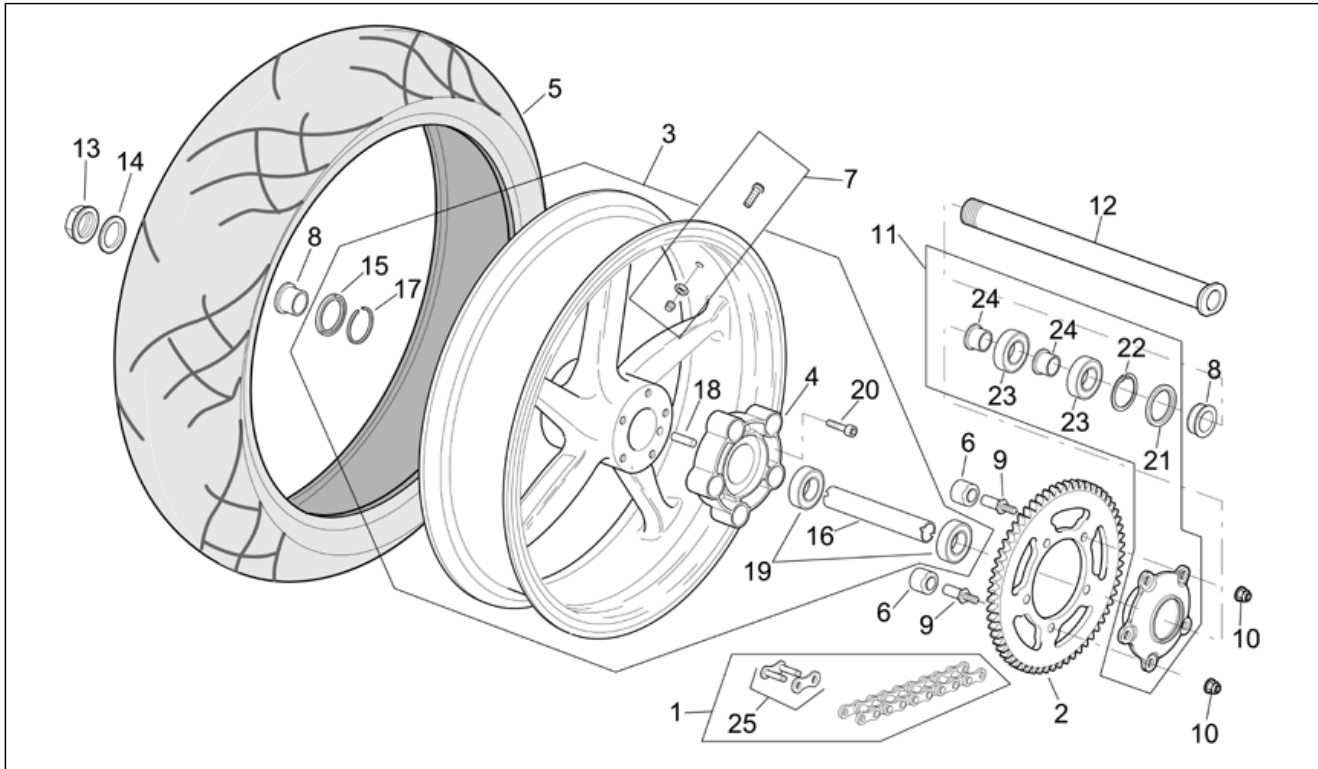

Group	FRAME
Code	28.46
Description	Rear wheel R version
Service	1

Pos.	Code	Description	Qty	Variants
16	AP8128072	Internal spacer	1	Year:2004[4], 2005[5] Technical Specifications:RSV Mille "R" Version[R]
17	AP8125788	Circlip	1	Year:2004[4], 2005[5] Technical Specifications:RSV Mille "R" Version[R]
18	AP8150463	Pin 10x20	1	Year:2004[4], 2005[5] Technical Specifications:RSV Mille "R" Version[R]
19	AP8106806	Bearing 6205-2rs1 25x52x15	2	Year:2004[4], 2005[5] Technical Specifications:RSV Mille "R" Version[R]
20	AP8150195	Hex socket screw M10x30	5	Year:2004[4], 2005[5] Technical Specifications:RSV Mille "R" Version[R]
21	AP8121213	Gasket ring 38x55x7	1	Year:2004[4], 2005[5] Technical Specifications:RSV Mille "R" Version[R]
22	AP8121212	Inside circlip d55	1	Year:2004[4], 2005[5] Technical Specifications:RSV Mille "R" Version[R]
23	AP8110081	Bearing 30x55x13	2	Year:2004[4], 2005[5] Technical Specifications:RSV Mille "R" Version[R]
24	AP8125732	Spring drive spacer	2	Year:2004[4], 2005[5] Technical Specifications:RSV Mille "R" Version[R]
25	AP8107150	Connecting link	1	Year:2004[4], 2005[5] Technical Specifications:RSV Mille "R" Version[R]