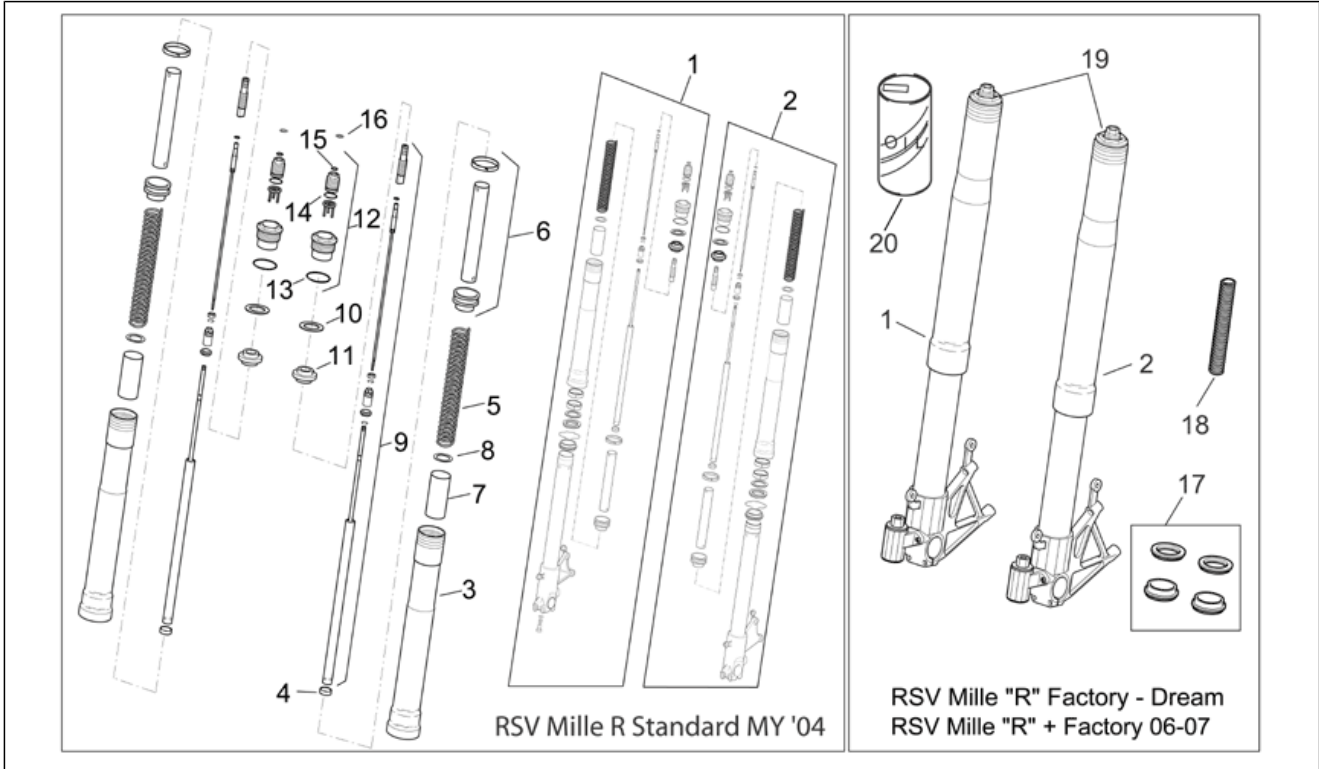

Group	FRAME
Code	28.12
Description	Front fork I
Service	1

Pos.	Code	Description	Qty	Variants
19	AP8123977	Plug cpl.	2	Year:2004[4], 2005[5] Technical Specifications:"Nera" Dream RSV Version[DRE], Factory "R" RSV Version[FAC], For radial brake caliper[rc]
19	AP8123977	Plug cpl.	2	Year:2006[6], 2007[7], 2008[8] Technical Specifications:For radial brake caliper[rc]
20	AP8116071	Front fork oil 1 lt.	1	Year:2006[6], 2007[7], 2008[8] Technical Specifications:For radial brake caliper[rc]
20	AP8116071	Front fork oil 1 lt.	1	Year:2004[4], 2005[5] Technical Specifications:"Nera" Dream RSV Version[DRE], Factory "R" RSV Version[FAC], For radial brake caliper[rc]