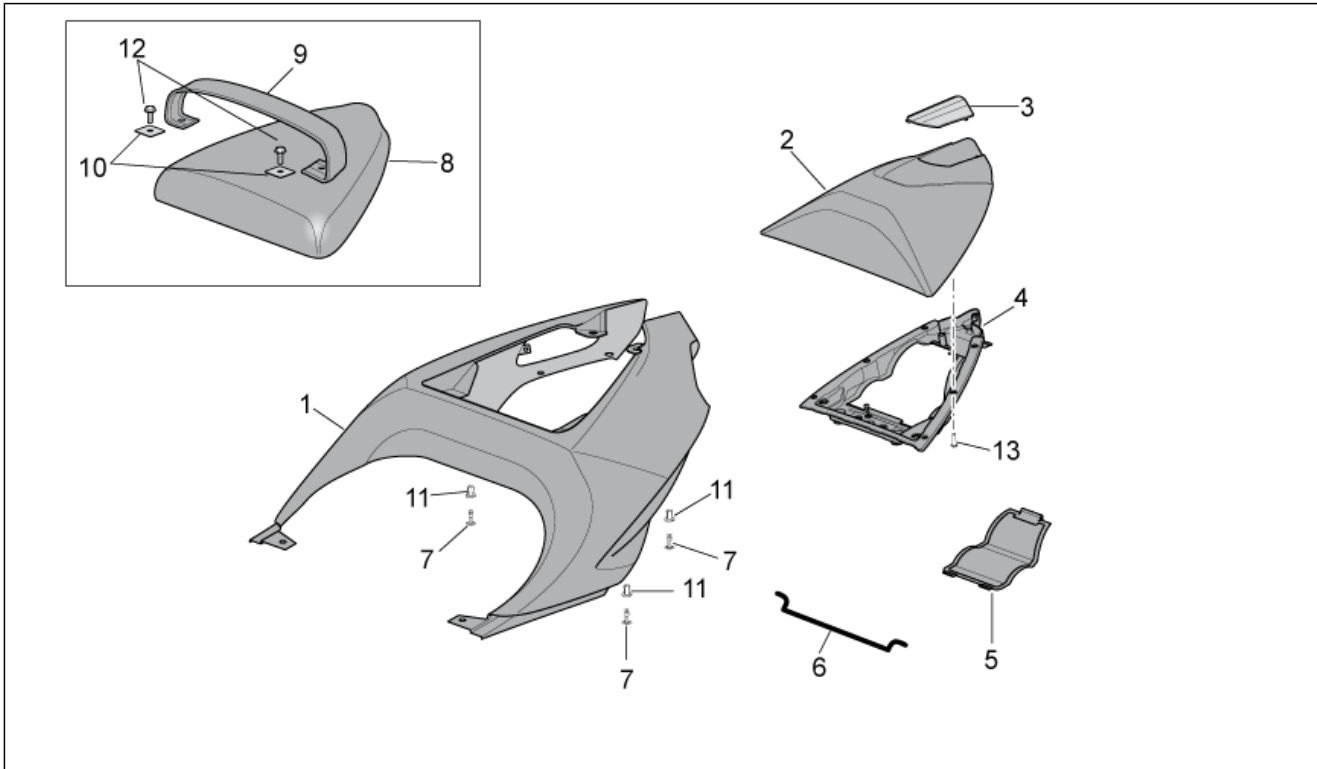

Group	FRAME
Code	28.25
Description	Rear body - Rear fairing I
Service	1

Pos.	Code	Description	Qty	Variants
				Technical Specifications:RSV Mille "R" Version[R]
2	AP8178115	Saddle cover, transp.	1	Year:2004[4] Technical Specifications:"Nera" Dream RSV Version[DRE]
2	AP8178174	Saddle cover, red	1	Year:2004[4] Vehicle colour:Fluo Red 2004[r] Technical Specifications:Factory "R" RSV Version[FAC]
2	AP8178179	Saddle cover, black	1	Year:2004[4] Vehicle colour:Aprilia black 2004[n] Technical Specifications:RSV Mille "R" Version[R]
2	AP8178182	Saddle cover, grey	1	Year:2004[4] Vehicle colour:Lead grey 2004[g] Technical Specifications:Factory "R" RSV Version[FAC]
2	AP8178860	Saddle cover, black	1	Year:2005[5] Vehicle colour:Aprilia black 2005-2006[a.blk] Technical Specifications:Factory "R" RSV Version[FAC]
2	AP8178947	Saddle cover, red	1	Year:2005[5] Vehicle colour:Fluo Red 2005-2006[r.fluo] Technical Specifications:Factory "R" RSV Version[FAC]
2	AP8178961	Saddle cover silver	1	Year:2005[5] Vehicle colour:Silver Mirror 2005[s.mir] Technical Specifications:Factory "R" RSV Version[FAC]
2	AP8797162	Saddle cover kit, red	1	Year:2005[5] Vehicle colour:Fluo Red 2005-2006[r.fluo] Technical Specifications:See accessories catalogue[opt], RSV Mille "R" Version[R]
2	AP8797163	Saddle cover kit, black	1	Year:2005[5] Vehicle colour:Aprilia black 2005-2006[a.blk] Technical Specifications:See accessories catalogue[opt], RSV Mille "R" Version[R]
2	AP8797164	Saddle cover kit, silver	1	Year:2005[5] Vehicle colour:Silver Mirror 2005[s.mir] Technical Specifications:See accessories catalogue[opt], RSV Mille "R" Version[R]
3	AP8158912	Window	1	Year:2004[4], 2005[5]