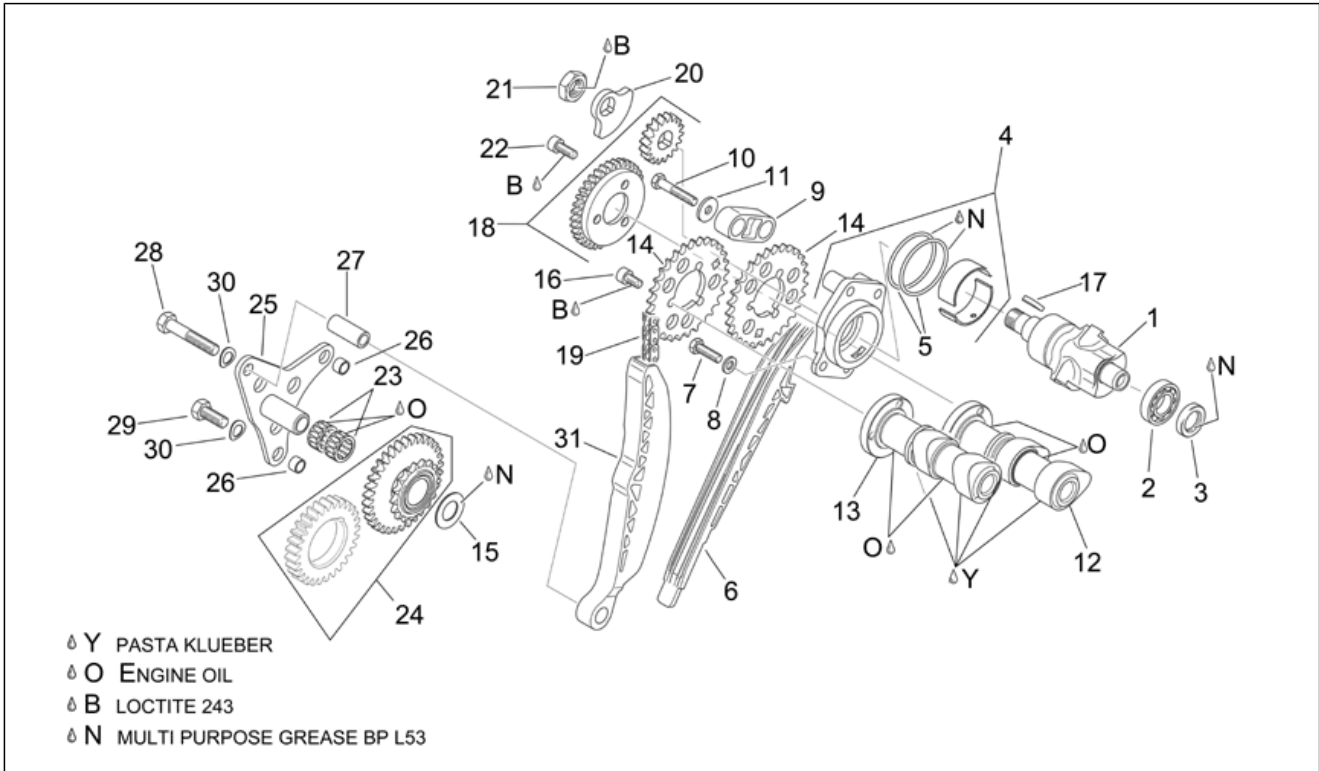

Group	ENGINE
Code	29.66
Description	Rear cylinder timing system
Service	1

Pos.	Code	Description	Qty	Variants
1	AP0220440	Upper balance shaft	1	Year:2004[4], 2005[5] Technical Specifications:Up to engine n. 8116302[M1]
1	AP0220441	Upper balance shaft	1	Year:2004[4], 2005[5] Technical Specifications:From engine n. 8116303[M2]
1	AP0220442	Upper balance shaft	1	Year:2006[6], 2007[7], 2008[8]
2	AP0832360	Ball bearing 16002	1	
3	AP0250130	Oil seal 15x24x5	1	
4	AP0211683	Bushing plate cpl.	1	Year:2004[4], 2005[5] Technical Specifications:Up to engine n. 8116302[M1]
4	AP0211684	Bushing plate cpl.	1	Year:2004[4], 2005[5] Technical Specifications:From engine n. 8116303[M2]
4	AP0211685	Bushing plate cpl.	1	Year:2006[6], 2007[7], 2008[8]
5	AP0831160	O-ring	2	Year:2004[4], 2005[5] Technical Specifications:Up to engine n. 8116302[M1]
6	AP0236310	Chain guide	1	
7	AP0940560	Hex screw	2	
8	AP0244211	Washer 6,4	2	
9	AP0236380	Chain guide	1	
10	AP0941121	Hex screw	2	
11	AP0827305	Washer 6,2x18x2	2	
12	AP0220386	Exhaust camshaft	1	
13	AP0620203	Intake camshaft	1	
14	AP0634732	Timing system gear	2	
15	AP0627190	Washer 16,7x29x1	1	
16	AP0840371	Hex socket screw M6x11,5	3	
17	AP0246055	Transmission key 3x3,7	1	
18	AP0295775	Upper balance shaft gear cpl.	1	
19	AP0297957	Camshaft chain	1	
20	AP0219340	Counterweight	1