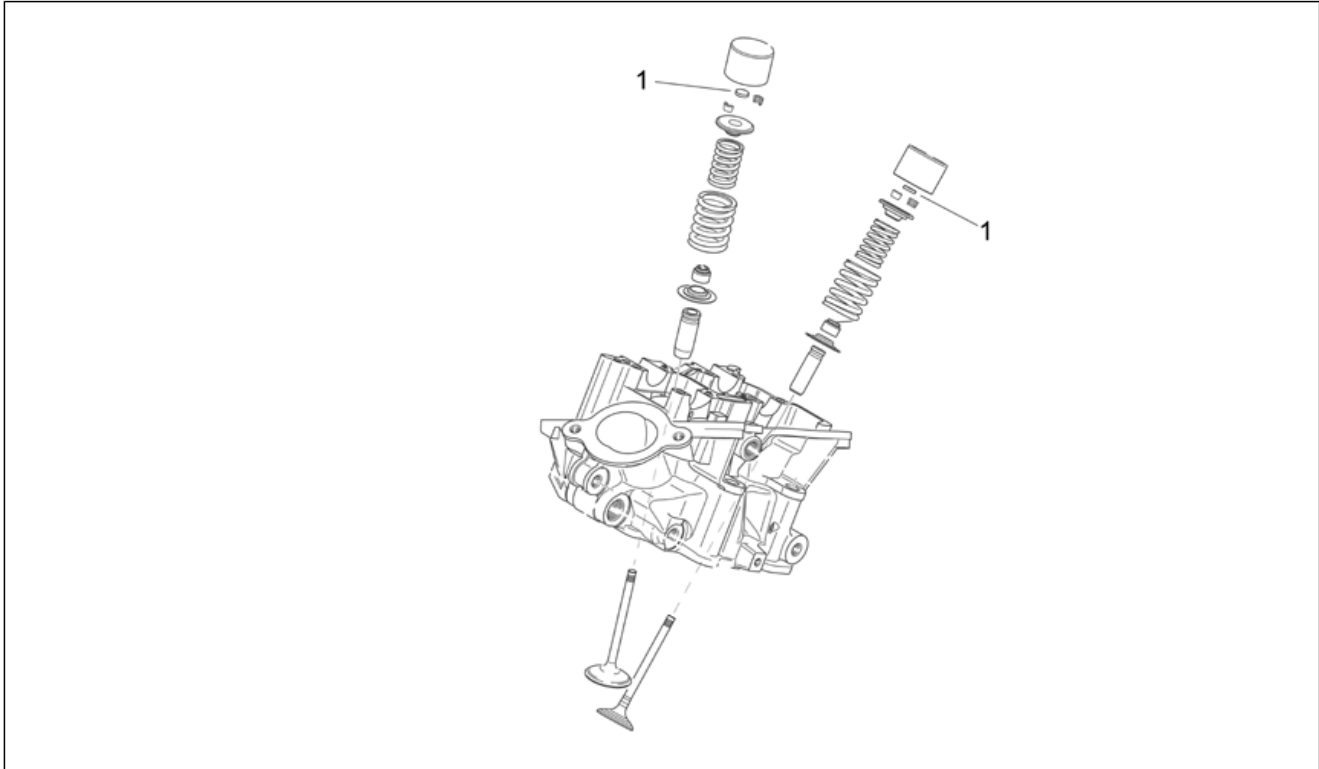

Group	ENGINE
Code	29.64
Description	Valves pads
Service	1

Pos.	Code	Description	Qty	Variants
1	AP0254042	Pad 2,925	1	
1	AP0254043	Pad 2,975	1	
1	AP0254044	Pad 3,025	1