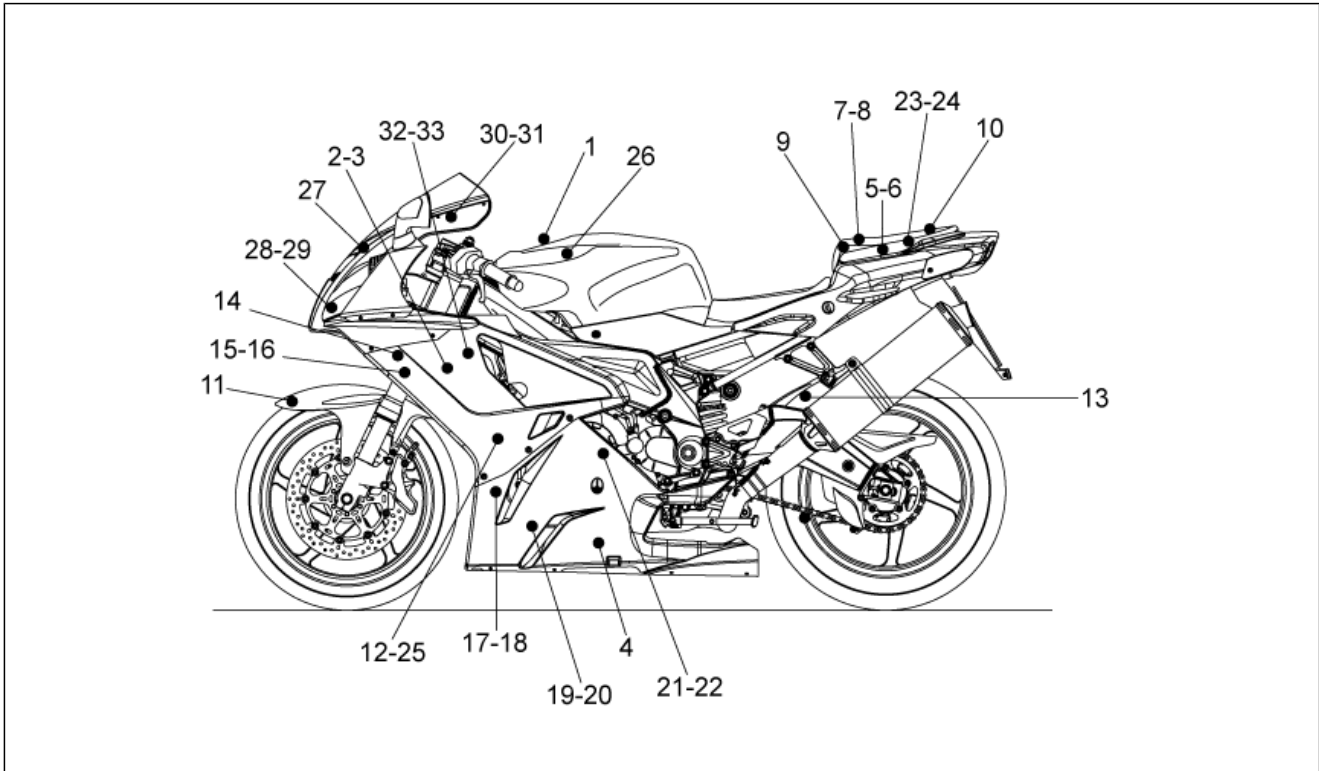

Group	FRAME
Code	28.77
Description	Decal My 07
Service	1

Pos.	Code	Description	Qty	Variants
26	AP8166883	"Aprilia" dataplate	2	Year:2006[6], 2007[7] Vehicle colour:Fluo Red 2005-2006[r.fluo] Country:B, GR, E, F, I, NL[EU], United States of America[USA]
27	853441	***STICKER	1	Year:2007[7] Vehicle colour:Red Lion 2007 (s.t.853379)[red] Technical Specifications:Factory "R" RSV Version[FAC]
28	853442	***STICKER	1	Year:2007[7] Vehicle colour:Red Lion 2007 (s.t.853379)[red] Technical Specifications:Factory "R" RSV Version[FAC]
29	853443	***STICKER	1	Year:2007[7] Vehicle colour:Red Lion 2007 (s.t.853379)[red] Technical Specifications:Factory "R" RSV Version[FAC]
30	853444	***STICKER	1	Year:2007[7] Vehicle colour:Red Lion 2007 (s.t.853379)[red] Technical Specifications:Factory "R" RSV Version[FAC]
31	853445	***STICKER	1	Year:2007[7] Vehicle colour:Red Lion 2007 (s.t.853379)[red] Technical Specifications:Factory "R" RSV Version[FAC]
32	854891	LH Top fairing decal "A"	1	Year:2007[7] Vehicle colour:Bol D'or 2007 (s.t.853155)[bol dor]
33	854890	RH Top fairing decal "A"	1	Year:2007[7] Vehicle colour:Bol D'or 2007 (s.t.853155)[bol dor]