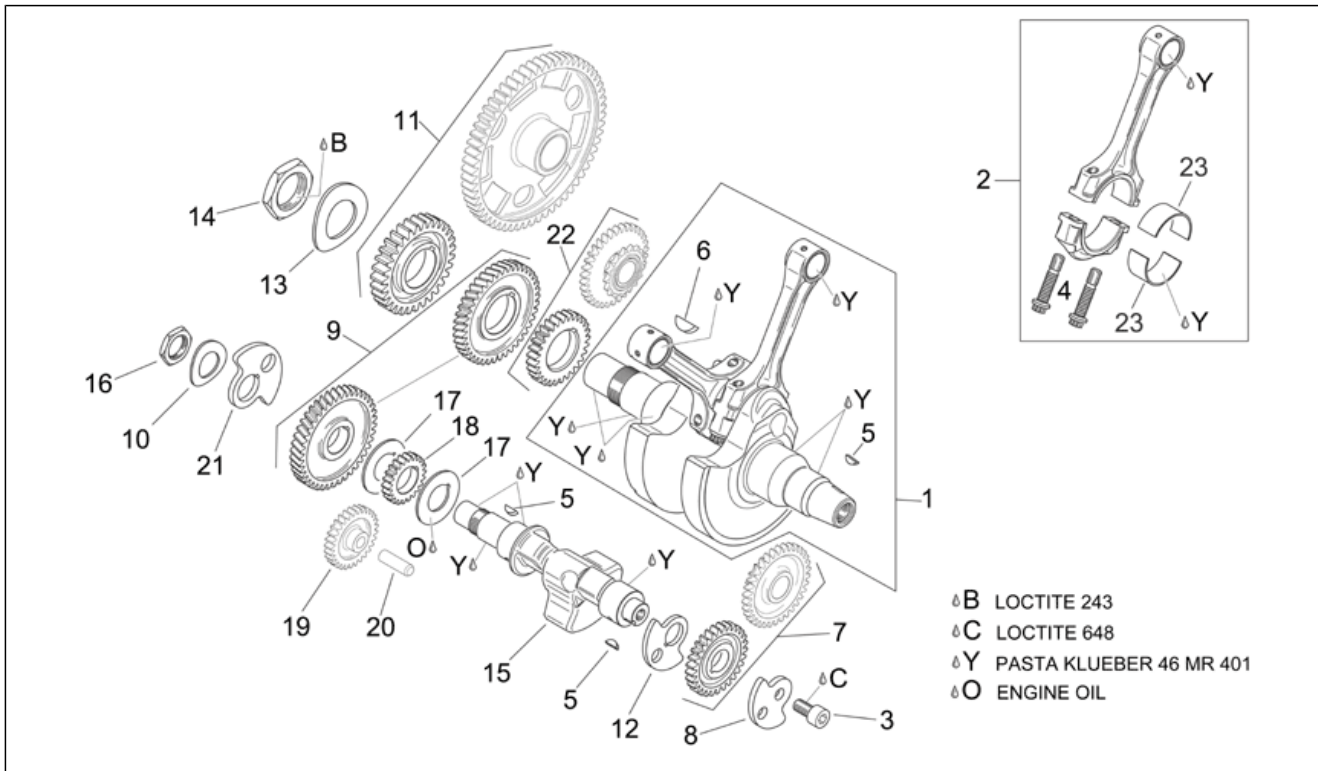

Group	ENGINE
Code	29.60
Description	Crankshaft I
Service	1

Pos.	Code	Description	Qty	Variants
1	AP0295667	Crankshaft cpl.	1	Year:2004[4], 2005[5]
1	AP0684795	Crankshaft cpl.	1	Year:2006[6], 2007[7], 2008[8]
2	AP0217486	Connecting rod cpl.	2	
3	AP0440260	Hex socket screw	1	
4	AP0640400	Connecting rod screw	4	
5	AP0246570	Transmission key 4x5	3	
6	AP0946015	Transmission key 6x9	1	
7	AP0295765	Timing system gear cpl.	1	
8	AP0219365	Ext.wheel side counterweight	1	
9	AP0295770	Balance shaft gear cpl.	1	
10	AP0245860	Spring washer	1	
11	AP0295783	Primary drive gear	1	
12	AP0219360	Int.wheel side counterweight	1	
13	AP0245840	Spring washer	1	
14	AP0634732	Timing system gear	1	
15	AP0220372	Lower balance shaft	1	
16	AP0242874	Nut	1	
17	AP0627200	Washer 24x54x2	2	
18	AP0634610	Water pump gear	1	
19	AP0634500	Idle gear	1	
20	AP0929930	Pin	1	
21	AP0219350	Clutch side counterweight	1	
22	AP0295760	Timing system gear cpl.	1	
23	AP0233721	Bushing,red 42x45x19	2	
23	AP0233722	Bushing,blue 42x45x19	2	
23	AP0233723	Bushing,yellow 42x45x19	2