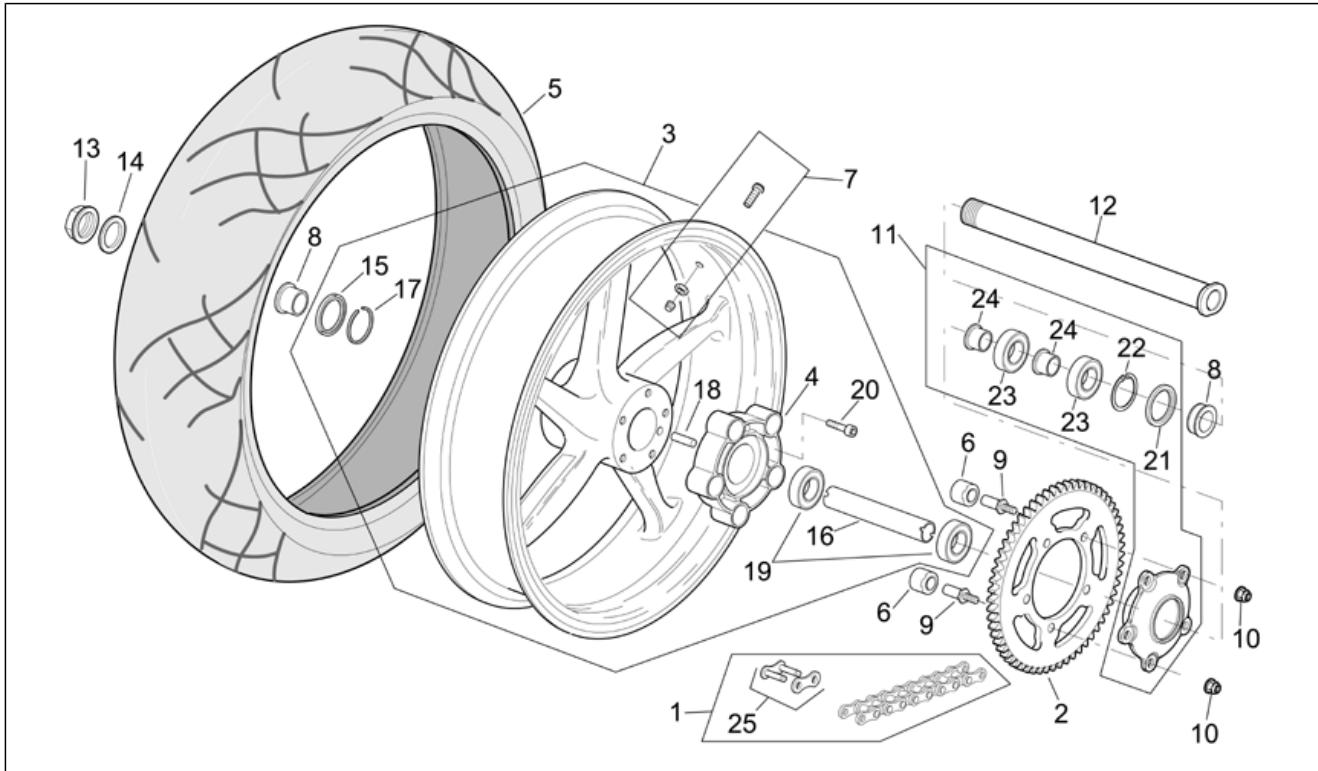

Group	FRAME
Code	28.46
Description	Rear wheel R version
Service	1

Pos.	Code	Description	Qty	Variants
1	AP8107146	Chain cpl conn.link	1	Year:2004[4], 2005[5] Technical Specifications:RSV Mille "R" Version[R]
2	AP8107145	Chain ring	1	Year:2004[4], 2005[5] Technical Specifications:RSV Mille "R" Version[R]
3	AP8128071	Rear wheel	1	Year:2004[4], 2005[5] Technical Specifications:RSV Mille "R" Version[R]
4	AP8125912	Rear wheel spring drive holder	1	Year:2004[4], 2005[5] Technical Specifications:RSV Mille "R" Version[R]
4	AP8128231	Rear wheel spring drive holder	1	Year:2008[8] Technical Specifications:RSV Mille "R" Version[R]
5	0000000	Tyre	1	Year:2004[4], 2005[5] Technical Specifications:RSV Mille "R" Version[R]
6	AP8125731	Flexible coupling rubber	5	Year:2004[4], 2005[5] Technical Specifications:RSV Mille "R" Version[R]
7	AP8101744	Tubeless tyre valve	1	Year:2004[4], 2005[5] Technical Specifications:RSV Mille "R" Version[R]
8	AP8121225	Rear wheel spacer	2	Year:2004[4], 2005[5] Technical Specifications:RSV Mille "R" Version[R]
9	B045033	Pin	5	Year:2004[4], 2005[5] Technical Specifications:RSV Mille "R" Version[R]
10	AP8150436	Low self-locking nut	5	Year:2004[4], 2005[5] Technical Specifications:RSV Mille "R" Version[R]
11	AP8125730	Crown holder cpl.	1	Year:2004[4], 2005[5] Technical Specifications:RSV Mille "R" Version[R]
12	AP8125831	Rear wheel spindle	1	Year:2004[4], 2005[5] Technical Specifications:RSV Mille "R" Version[R]
13	AP8152324	Wheel spindle nut M25x1,5	1	Year:2004[4], 2005[5] Technical Specifications:RSV Mille "R" Version[R]
14	AP8152323	Washer 25,2x36x1	1	Year:2004[4], 2005[5] Technical Specifications:RSV Mille "R" Version[R]
15	AP8125786	Gasket ring 38x52x7	1	Year:2004[4], 2005[5] Technical Specifications:RSV Mille "R" Version[R]