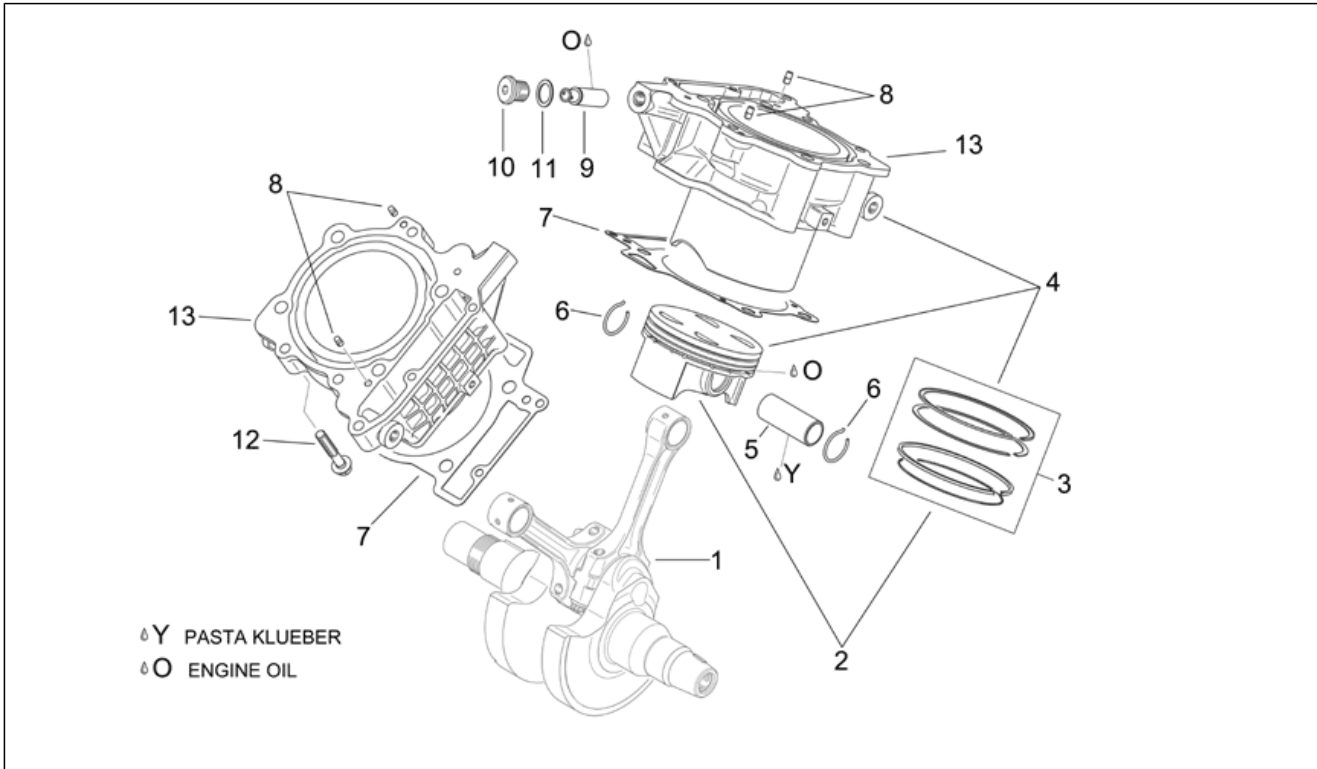

Group	ENGINE
Code	29.61
Description	Crankshaft II
Service	1

Pos.	Code	Description	Qty	Variants
1	AP0295667	Crankshaft cpl.	1	Year:2004[4], 2005[5]
1	AP0684795	Crankshaft cpl.	1	Year:2006[6], 2007[7], 2008[8]
2	AP0684310	Piston assy 96,944 mm (A)	2	Year:2004[4], 2005[5] Technical Specifications:Factory "R" RSV Version[FAC], RSV Mille "R" Version[R]
2	AP0684311	Piston assy 96,956 mm (B)	2	Year:2004[4], 2005[5] Technical Specifications:Factory "R" RSV Version[FAC], RSV Mille "R" Version[R]
2	AP0684690	Piston assy 96,941 mm (A)	2	Year:2004[4] Technical Specifications:"Nera" Dream RSV Version[DRE]
2	AP0684691	Piston assy 96,956 mm (b)	2	Year:2004[4] Technical Specifications:"Nera" Dream RSV Version[DRE]
2	AP0685210	Piston assy 96,944 mm (A)	2	Year:2006[6], 2007[7], 2008[8] Technical Specifications:Factory "R" RSV Version[FAC], RSV Mille "R" Version[R]
2	AP0685211	Piston assy 96,956 mm (B)	2	Year:2006[6], 2007[7], 2008[8] Technical Specifications:Factory "R" RSV Version[FAC], RSV Mille "R" Version[R]
3	AP0295858	Piston ring set	2	
4	AP0613418	Cylinder with piston	2	Year:2004[4], 2005[5] Technical Specifications:Factory "R" RSV Version[FAC], RSV Mille "R" Version[R]
4	AP0613419	Cylinder with piston	2	Year:2006[6], 2007[7], 2008[8] Technical Specifications:Factory "R" RSV Version[FAC], RSV Mille "R" Version[R]
5	AP0216222	Piston pin 22x14x55	2	
6	AP0245436	Stop ring 22	4	
7	AP0650390	Cylinder base gasket	2	
8	AP0929650	Pin 5x10	4	
9	AP0236252	Chain tensioner assy.	2	Year:2004[4], 2005[5]
9	AP0236253	Chain tensioner assy.	2	Year:2006[6], 2007[7], 2008[8]
10	AP0640450	Cover	2