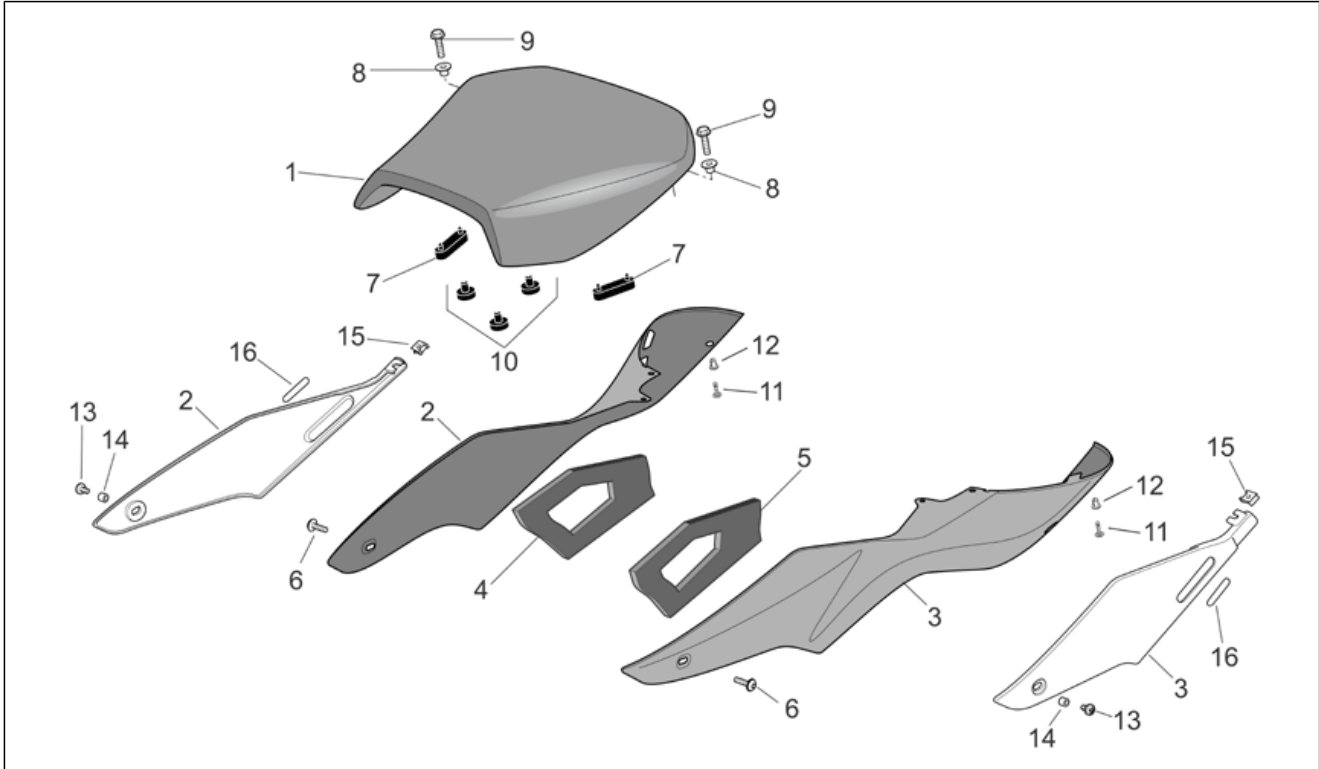

Group	FRAME
Code	28.24
Description	Saddle
Service	1

Pos.	Code	Description	Qty	Variants
				Vehicle colour:Aprilia Black 2008 (s.t.859822)[black08], Platinum Grey 2007 (s.t.853154)[grey] Technical Specifications:RSV Mille "R" Version[R]
2	AP8184356	RH side panel, red	1	Year:2007[7] Vehicle colour:Bol D'or 2007 (s.t.853155)[bol dor] Technical Specifications:RSV Mille "R" Version[R]
3	AP8158140	LH side panel, carb.	1	Year:2004[4] Technical Specifications:Factory "R" RSV Version[FAC]
3	AP8158140	LH side panel, carb.	1	Year:2004[4] Technical Specifications:Factory "R" RSV Version[FAC]
3	AP8158140	LH side panel, carb.	1	Year:2005[5] Technical Specifications:Factory "R" RSV Version[FAC]
3	AP8158140	LH side panel, carb.	1	Technical Specifications:"Nera" Dream RSV Version[DRE]
3	AP8158664	LH side panel	1	Year:2005[5] Vehicle colour:Aprilia black 2005-2006[a.blk], Fluo Red 2005-2006[r.fluo], Silver Mirror 2005[s.mir] Technical Specifications:RSV Mille "R" Version[R]
3	AP8178760	LH side panel, carb.	1	Year:2005[5] Technical Specifications:Factory "R" RSV Version[FAC]
3	AP8178760	LH side panel, carb.	1	Year:2005[5] Technical Specifications:Factory "R" RSV Version[FAC]
3	AP8178760	LH side panel, carb.	1	Year:2004[4] Technical Specifications:Factory "R" RSV Version[FAC]
3	AP8179402	LH side panel, carb.	1	Year:2006[6], 2007[7], 2008[8] Technical Specifications:Factory "R" RSV Version[FAC]
3	AP8179418	LH side panel, black	1	Year:2008[8] Vehicle colour:Planet Blue 2008 (s.t.860005)[blu], Ice White 2008 (s.t.860006)[ice] Technical Specifications:RSV Mille "R" Version[R]
3	AP8179430	LH side panel, grey	1	Year:2006[6] Technical Specifications:RSV Mille "R" Version[R]
3	AP8179430	LH side panel, grey	1	Year:2008[8]