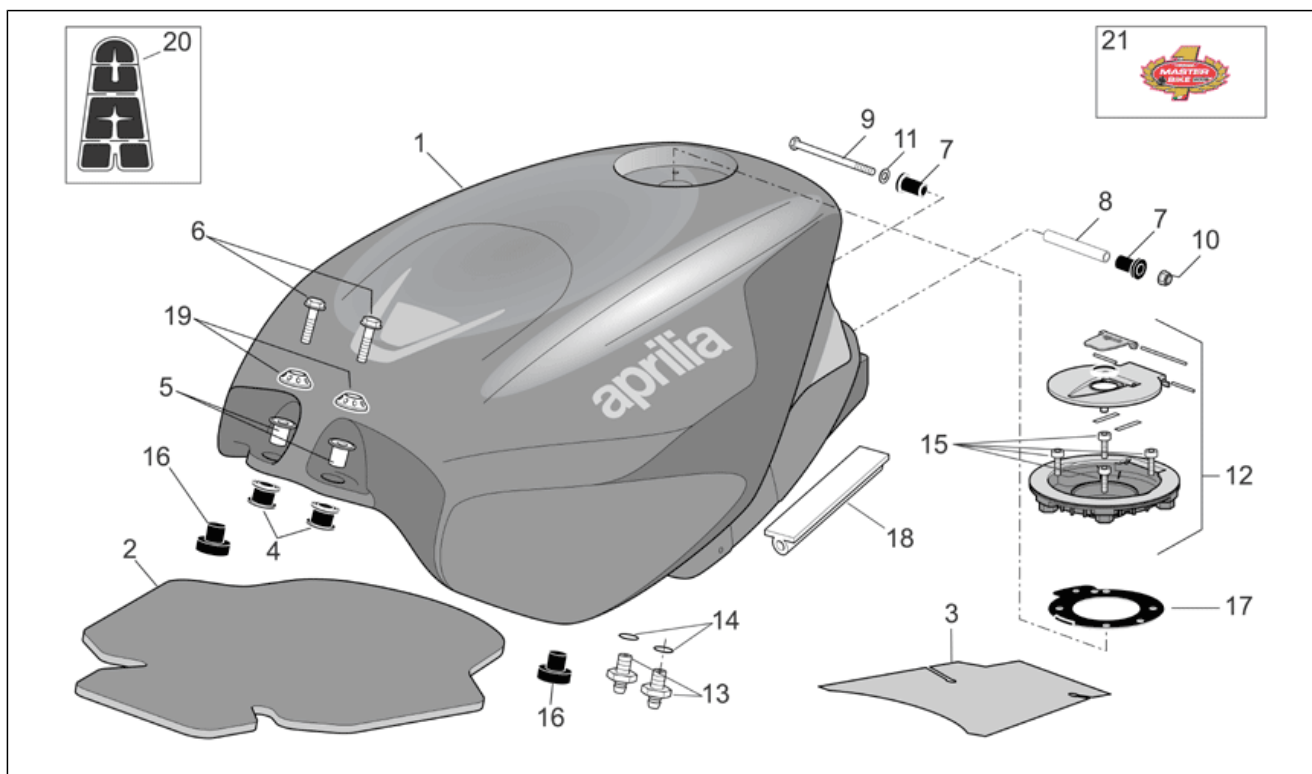

Group	FRAME
Code	28.22
Description	Fuel tank
Service	1

Pos.	Code	Description	Qty	Variants
1	AP8178015	Fuel tank, black	1	Year:2004[4] Vehicle colour:Aprilia black 2004[n] Country:B, GR, E, F, I, NL[EU], Japan[JJ], Mexico[ME], Great Britain[UK] Technical Specifications:RSV Mille "R" Version[R]
1	AP8178015	Fuel tank, black	1	Year:2004[4] Vehicle colour:Aprilia black 2004[n] Country:B, GR, E, F, I, NL[EU], Japan[JJ], Mexico[ME], Great Britain[UK] Technical Specifications:RSV Mille "R" Version[R]
1	AP8178020	Fuel tank, black	1	Year:2004[4] Vehicle colour:Aprilia black 2004[n] Country:Australia[AA], Canadian[CN], United States of America[USA] Technical Specifications:RSV Mille "R" Version[R]
1	AP8178022	Fuel tank, grey	1	Year:2004[4] Vehicle colour:Lead grey 2004[g] Country:Australia[AA], Canadian[CN], United States of America[USA] Technical Specifications:Factory "R" RSV Version[FAC]
1	AP8178024	Fuel tank, black	1	Year:2004[4] Vehicle colour:Aprilia black 2004[n] Country:Australia[AA], Canadian[CN], United States of America[USA] Technical Specifications:Factory "R" RSV Version[FAC]
1	AP8178025	Fuel tank, grey	1	Year:2004[4] Vehicle colour:Lead grey 2004[g] Country:Australia[AA], Canadian[CN], United States of America[USA] Technical Specifications:RSV Mille "R" Version[R]
1	AP8178026	Fuel tank, red	1	Year:2004[4] Vehicle colour:Fluo Red 2004[r] Country:B, GR, E, F, I, NL[EU], Japan[JJ], Mexico[ME], Great Britain[UK] Technical Specifications:RSV Mille "R" Version[R]