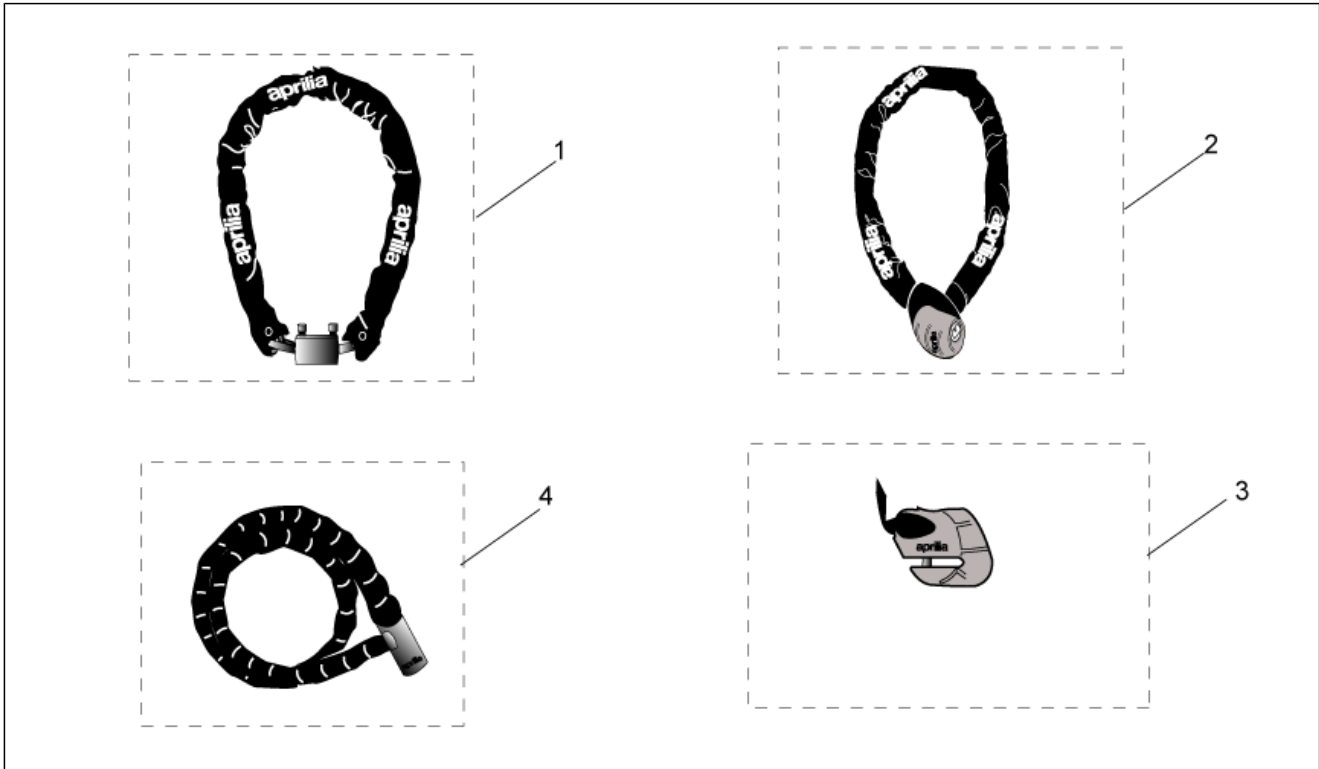

Group	ACCESSORIES
Code	30.78
Description	Acc. - Mechanics anti-theft
Service	1

Pos.	Code	Description	Qty	Variants
1	AP8720115	Iron Guard 10x150 mm	1	Technical Specifications:Accessories[A]
2	AP8720116	Iron Guard 8x120 mm	1	Technical Specifications:Accessories[A]
3	AP8720117	Iron Guard Disk 5 mm	1	Technical Specifications:Accessories[A]
4	AP8720118	Easy Guard 150 mm	1	Technical Specifications:Accessories[A]