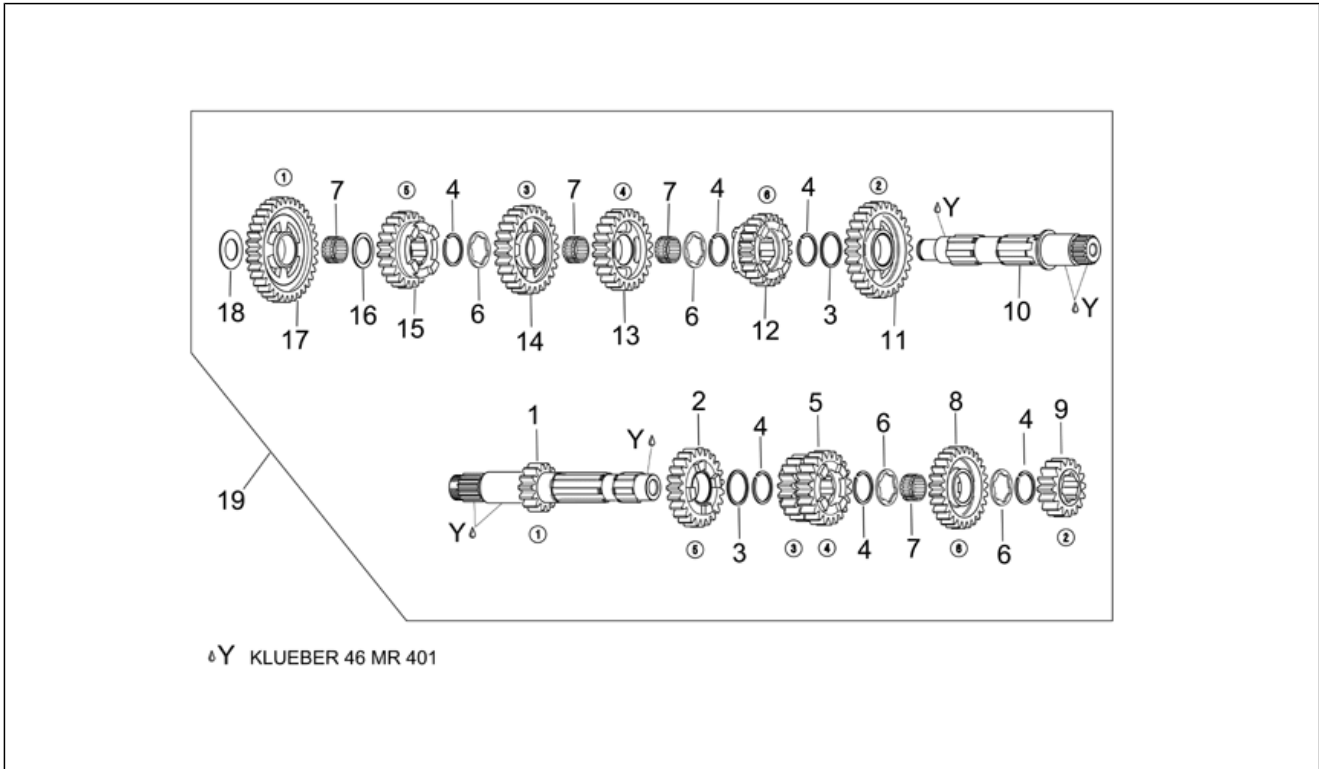

Group	ENGINE
Code	29.68
Description	Gear box
Service	1

Pos.	Code	Description	Qty	Variants
1	AP0220392	Primary gear shaft assy.	1	
2	AP0634697	5th pinion gear	1	
3	AP0627120	Washer 29,2x33,5	2	
4	AP0245815	Circlip 28x2	6	
5	AP0634662	3rd-4th pinion gear	1	
6	AP0627132	Washer 25,35x34,5	4	
7	AP0632070	Roller cage 25x29x13	4	
8	AP0634712	6th pinion gear	1	
9	AP0634642	2nd pinion gear	1	
10	AP0220400	Driven shaft	1	
11	AP0634657	2nd wheel gear	1	
12	AP0634721	6th wheel gear	1	
13	AP0634670	4th wheel gear	1	
14	AP0634682	3rd wheel gear	1	
15	AP0634702	5th wheel gear	1	
16	AP0427106	Washer 25,3x33,5	1	
17	AP0634622	1st wheel gear	1	
18	AP0827110	Washer 20,5x37x1	1	
19	AP0281223	Gear box cpl.6 speed	1