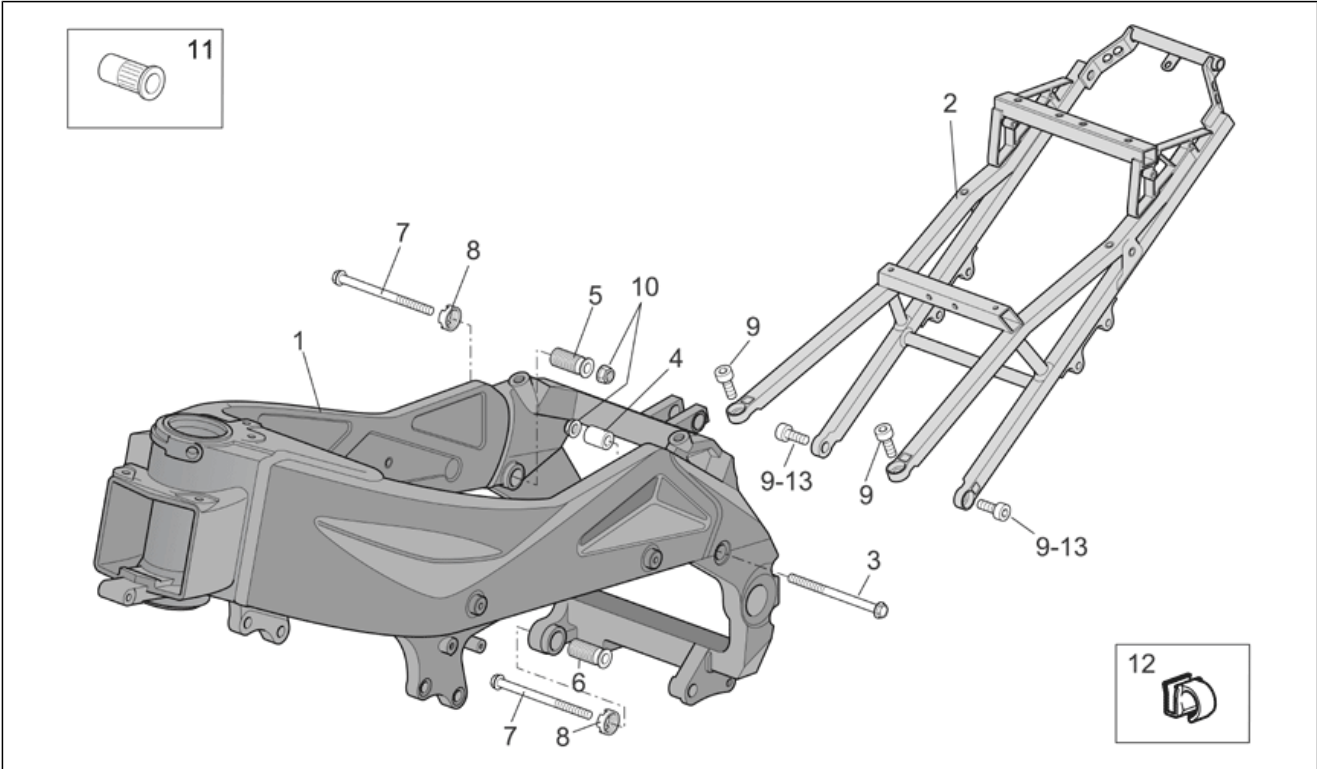

Group	FRAME
Code	28.07
Description	Frame I
Service	1

Pos.	Code	Description	Qty	Variants
9	AP8152430	Screw M10x30	4	Year:2004[4] Technical Specifications:"Nera" Dream RSV Version[DRE]
10	AP8152301	Self-locking nut	4	
11	AP8102544	Threaded rivet M6	12	
12	AP8201727	Black cable guide	1	
13	AP8150542	Screw M10x30	2	Year:2006[6], 2007[7], 2008[8] Technical Specifications:Factory "R" RSV Version[FAC]