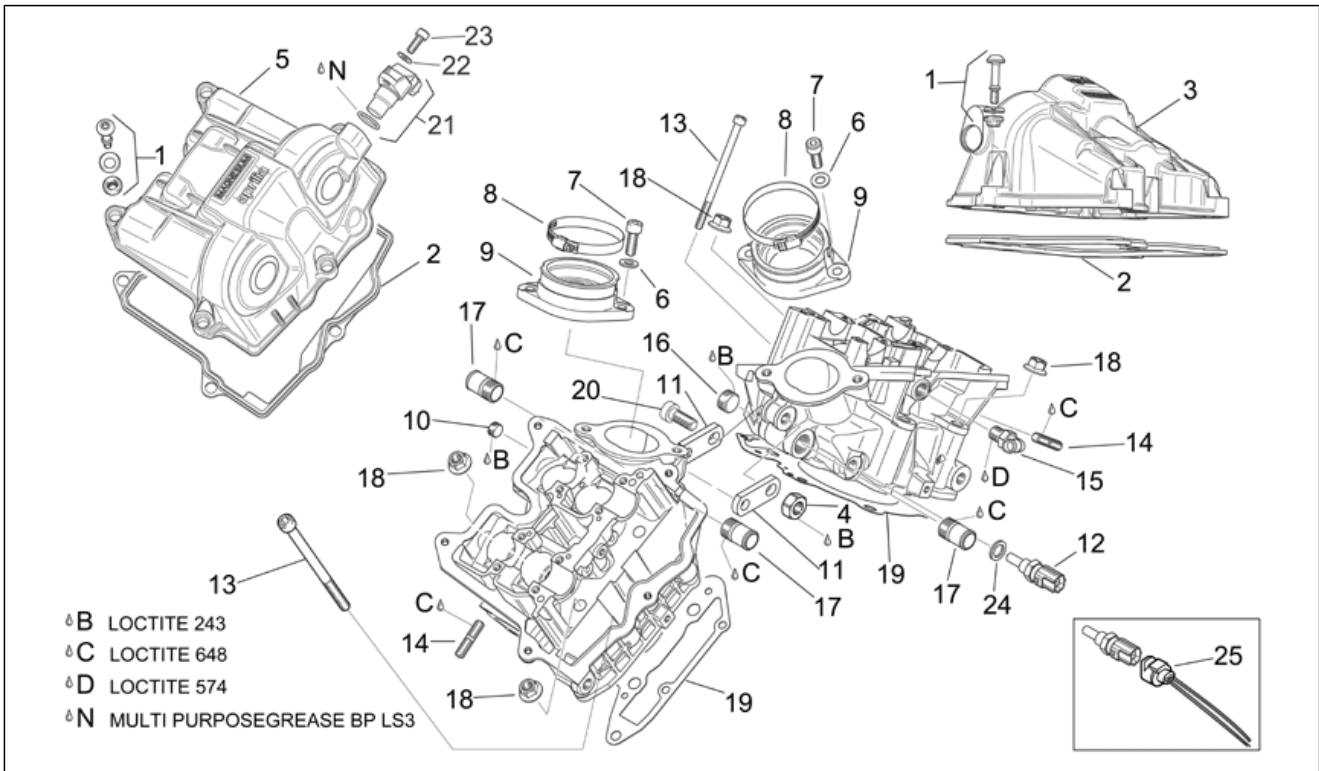

Group	ENGINE
Code	29.62
Description	Valves cover
Service	1

Pos.	Code	Description	Qty	Variants
1	AP0241625	Spacer screw cpl.	10	
2	AP0650345	Valve cover gasket	2	
3	AP0610715	Rear valves cover	1	
4	AP0242091	Nut	2	
5	AP0610710	Front valves cover	1	
6	AP0250311	Washer 8,4	4	
7	AP0240081	Hex socket screw M8x25	4	
8	AP0251830	Hose clamp 65	2	
9	AP0267150	Intake flange	2	
10	AP0840657	Cover	1	
11	AP0251100	Plate	2	
12	AP0222425	Temp. Sensor	1	Year:2004[4]
12	AP0222425	Temp. Sensor	1	Year:2005[5]
12	AP0222425	Temp. Sensor	1	Year:2005[5]
12	AP0274040	Temp. Sensor	1	Year:2005[5]
12	AP0274040	Temp. Sensor	1	Year:2006[6], 2007[7], 2008[8]
13	AP0241601	Hex socket screw	4	
14	AP0440130	Stud bolt	8	
15	AP0922245	Angular union	1	
16	AP0240170	Cover m18x1,5	1	
17	AP0224090	pipe	3	
18	AP0242851	Nut	8	
19	AP0650210	Cylinder head gasket	2	
20	AP0640581	Hex socket screw M10x40	2	
21	AP0664040	Camshaft sensor cpl.	1	
22	AP0244211	Washer 6,4	1	
23	AP0241236	Hex socket screw M6x16	1	
24	AP0250640	Gasket ring 12x18	1	Year:2006[6], 2007[7], 2008[8]