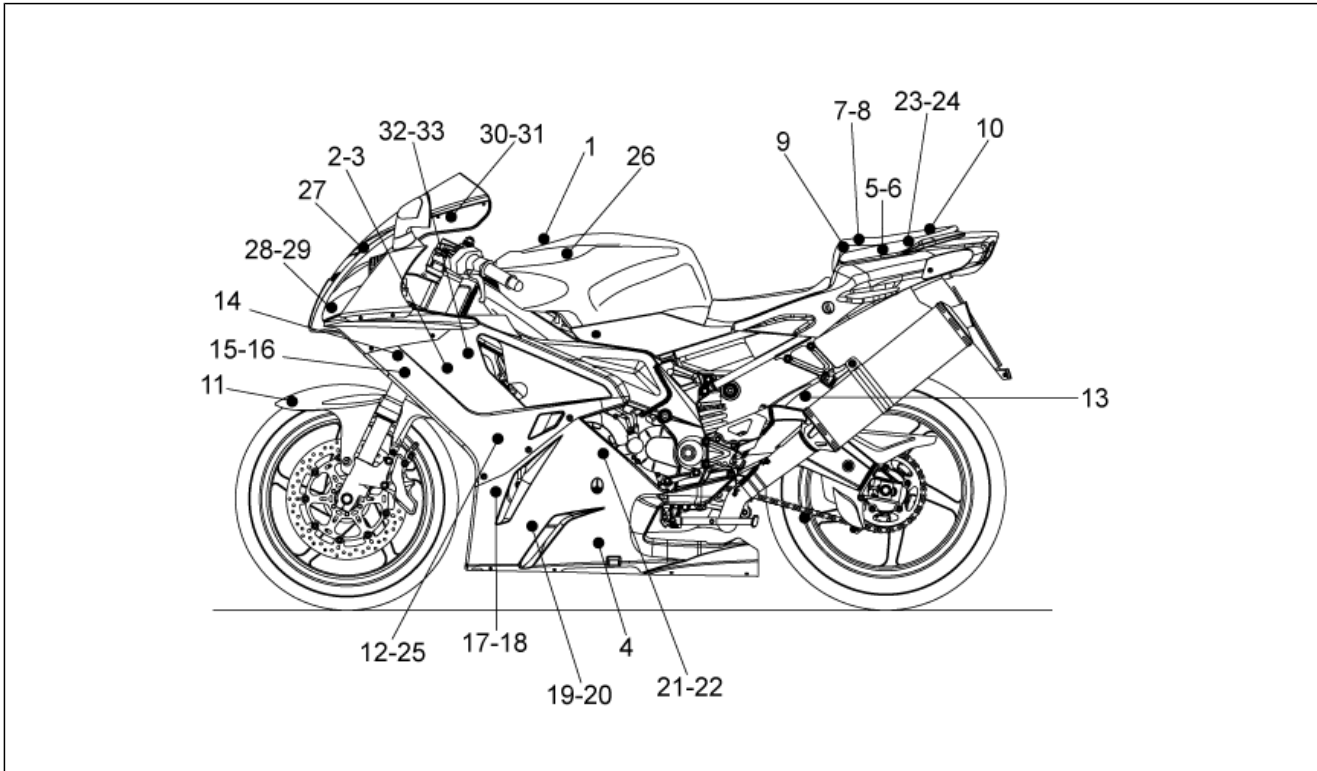

Group	FRAME
Code	28.77
Description	Decal My 07
Service	1

Pos.	Code	Description	Qty	Variants
1	853018	Decal "World Champion 27"	1	Technical Specifications:RSV Mille "R" Version[R]
1	860630	Decal "World Champion 31"	1	Technical Specifications:Factory "R" RSV Version[FAC], RSV Mille "R" Version[R]
2	853184	RH Top fairing decal Lion	1	Year:2007[7], 2008[8] Vehicle colour:Aprilia Black 2007 (s.t.853153)[black], Aprilia Black 2008 (s.t.859822)[black08] Technical Specifications:RSV Mille "R" Version[R]
2	853202	RH Top fairing decal Lion	1	Year:2007[7], 2008[8] Vehicle colour:Platinum Grey 2007 (s.t.853154)[grey] Technical Specifications:RSV Mille "R" Version[R]
2	853278	RH Top fairing decal Aprilia	1	Year:2007[7] Vehicle colour:Bol D'or 2007 (s.t.853155)[bol dor] Technical Specifications:RSV Mille "R" Version[R]
2	860092	RH Top fairing decal	1	Year:2008[8] Vehicle colour:Ice White 2008 (s.t.860006)[ice] Technical Specifications:RSV Mille "R" Version[R]
3	853185	LH Top fairing decal Lion	1	Year:2007[7], 2008[8] Vehicle colour:Aprilia Black 2007 (s.t.853153)[black], Aprilia Black 2008 (s.t.859822)[black08] Technical Specifications:RSV Mille "R" Version[R]
3	853203	LH Top fairing decal Lion	1	Year:2007[7], 2008[8] Vehicle colour:Platinum Grey 2007 (s.t.853154)[grey] Technical Specifications:RSV Mille "R" Version[R]
3	853279	LH Top fairing decal Aprilia	1	Year:2007[7] Vehicle colour:Bol D'or 2007 (s.t.853155)[bol dor] Technical Specifications:RSV Mille "R" Version[R]
3	860093	LH Top fairing decal	1	Year:2008[8] Vehicle colour:Ice White 2008 (s.t.860006)[ice] Technical Specifications:RSV Mille "R" Version[R]
4	853186	RH lower fairing decal Aprilia	1	Year:2007[7], 2008[8] Vehicle colour:Aprilia black 2005-2006[a.blk], Aprilia Black 2008 (s.t.859822)[black08], Platinum Grey 2007 (s.t.853154)[grey] Technical Specifications:RSV Mille "R" Version[R]