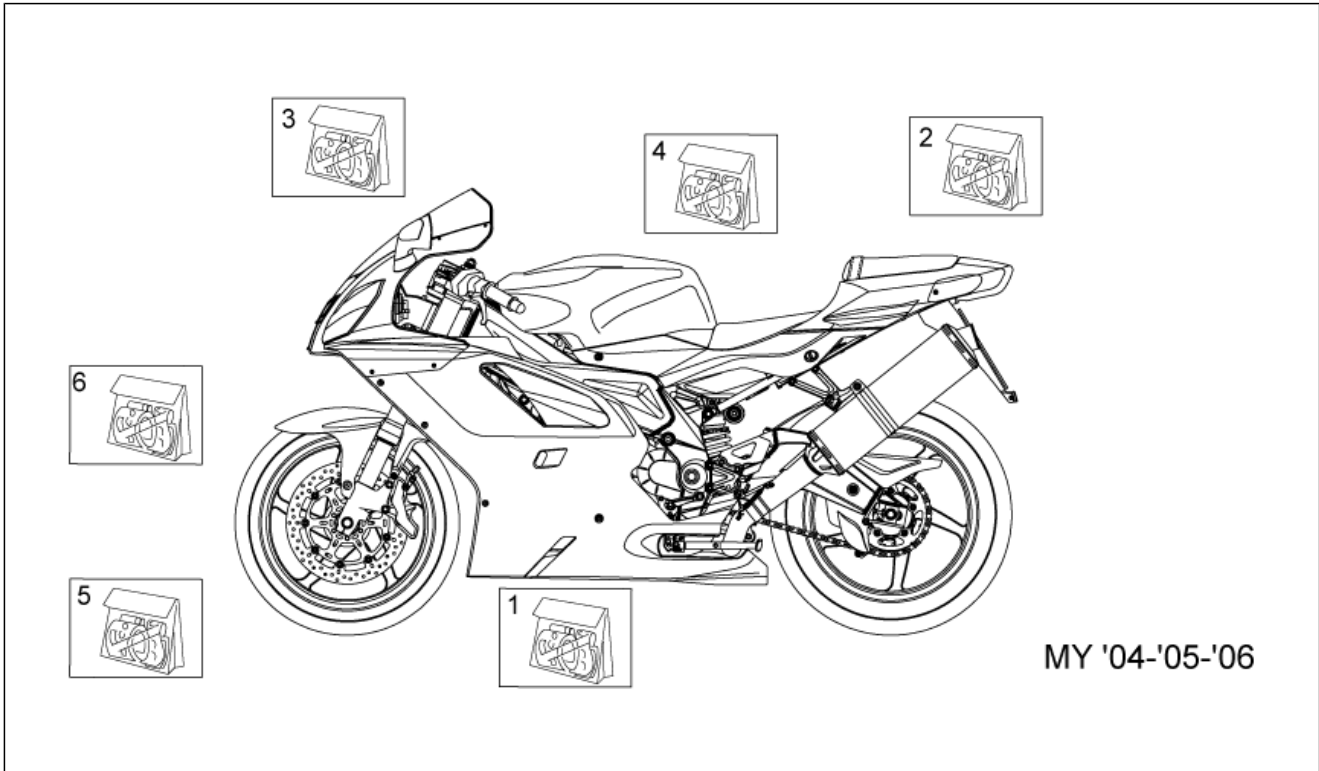

Group	FRAME
Code	28.76
Description	Decal My 04-05-06
Service	1

Pos.	Code	Description	Qty	Variants
1	AP8166111	Fairing decal set	1	Year:2004[4] Vehicle colour:Aprilia black 2004[n] Technical Specifications:Factory "R" RSV Version[FAC]
1	AP8166115	Fairing decal set	1	Year:2004[4] Vehicle colour:Lead grey 2004[g] Technical Specifications:Factory "R" RSV Version[FAC]
1	AP8166119	Fairing decal set	1	Year:2004[4] Vehicle colour:Fluo Red 2004[r] Technical Specifications:Factory "R" RSV Version[FAC]
1	AP8166125	Fairing decal set	1	Year:2004[4] Technical Specifications:"Nera" Dream RSV Version[DRE]
1	AP8166169	Fairing decal set	1	Year:2004[4] Vehicle colour:Aprilia black 2004[n] Technical Specifications:RSV Mille "R" Version[R]
1	AP8166170	Fairing decal set	1	Year:2004[4] Vehicle colour:Lead grey 2004[g] Technical Specifications:RSV Mille "R" Version[R]
1	AP8166171	Fairing decal set	1	Year:2004[4] Vehicle colour:Fluo Red 2004[r] Technical Specifications:RSV Mille "R" Version[R]
1	AP8166540	Fairing decal set	1	Year:2005[5] Vehicle colour:Aprilia black 2005-2006[a.blk] Technical Specifications:RSV Mille "R" Version[R]
1	AP8166541	Fairing decal set	1	Year:2005[5] Vehicle colour:Fluo Red 2005-2006[r.fluo] Technical Specifications:RSV Mille "R" Version[R]
1	AP8166542	Fairing decal set	1	Year:2005[5] Vehicle colour:Silver Mirror 2005[s.mir] Technical Specifications:RSV Mille "R" Version[R]
1	AP8166543	Fairing decal set	1	Year:2005[5] Vehicle colour:Aprilia black 2005-2006[a.blk] Technical Specifications:Factory "R" RSV Version[FAC]
1	AP8166544	Fairing decal set	1	Year:2005[5] Vehicle colour:Fluo Red 2005-2006[r.fluo]