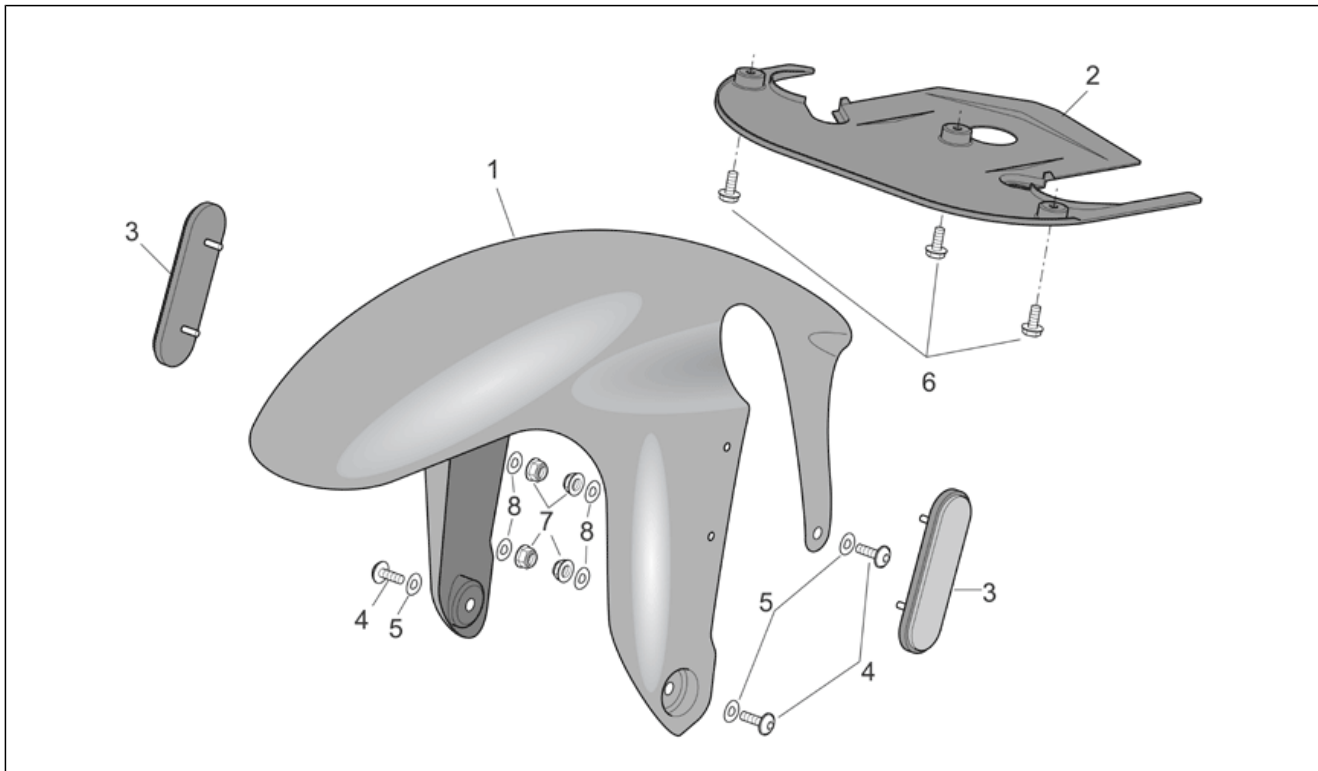

Group	FRAME
Code	28.19
Description	Front body - Front mudguard
Service	1

Pos.	Code	Description	Qty	Variants
1	AP8126982	Front mudguard, grey	1	Year:2004[4] Vehicle colour:Lead grey 2004[g] Country:Australia[AA], B, GR, E, F, I, NL[EU], Japan[JJ], Mexico[ME], Great Britain[UK] Technical Specifications:RSV Mille "R" Version[R]
1	AP8156012	Front mudguard, carb.	1	Year:2004[4] Country:Australia[AA], B, GR, E, F, I, NL[EU], Japan[JJ], Mexico[ME], Great Britain[UK] Technical Specifications:Factory "R" RSV Version[FAC]
1	AP8156012	Front mudguard, carb.	1	Year:2005[5] Country:Australia[AA], B, GR, E, F, I, NL[EU], Japan[JJ], Mexico[ME], Great Britain[UK] Technical Specifications:Factory "R" RSV Version[FAC]
1	AP8156012	Front mudguard, carb.	1	Year:2004[4] Country:Australia[AA], B, GR, E, F, I, NL[EU], Japan[JJ], Mexico[ME], Great Britain[UK] Technical Specifications:"Nera" Dream RSV Version[DRE]
1	AP8156012	Front mudguard, carb.	1	Year:2004[4] Country:Australia[AA], B, GR, E, F, I, NL[EU], Japan[JJ], Mexico[ME], Great Britain[UK] Technical Specifications:Factory "R" RSV Version[FAC]
1	AP8156031	Front mudguard, black	1	Year:2004[4] Vehicle colour:Aprilia black 2004[n] Country:Australia[AA], B, GR, E, F, I, NL[EU], Japan[JJ], Mexico[ME], Great Britain[UK] Technical Specifications:RSV Mille "R" Version[R]
1	AP8156040	Front mudguard, black	1	Year:2004[4] Vehicle colour:Aprilia black 2004[n] Country:Canadian[CN], United States of America[USA] Technical Specifications:RSV Mille "R" Version[R]
1	AP8156041	Front mudguard, carb.	1	Year:2005[5] Country:Canadian[CN], United States of America[USA] Technical Specifications:Factory "R" RSV Version[FAC]
1	AP8156041	Front mudguard, carb.	1	Year:2004[4] Country:Canadian[CN], United States of America[USA]