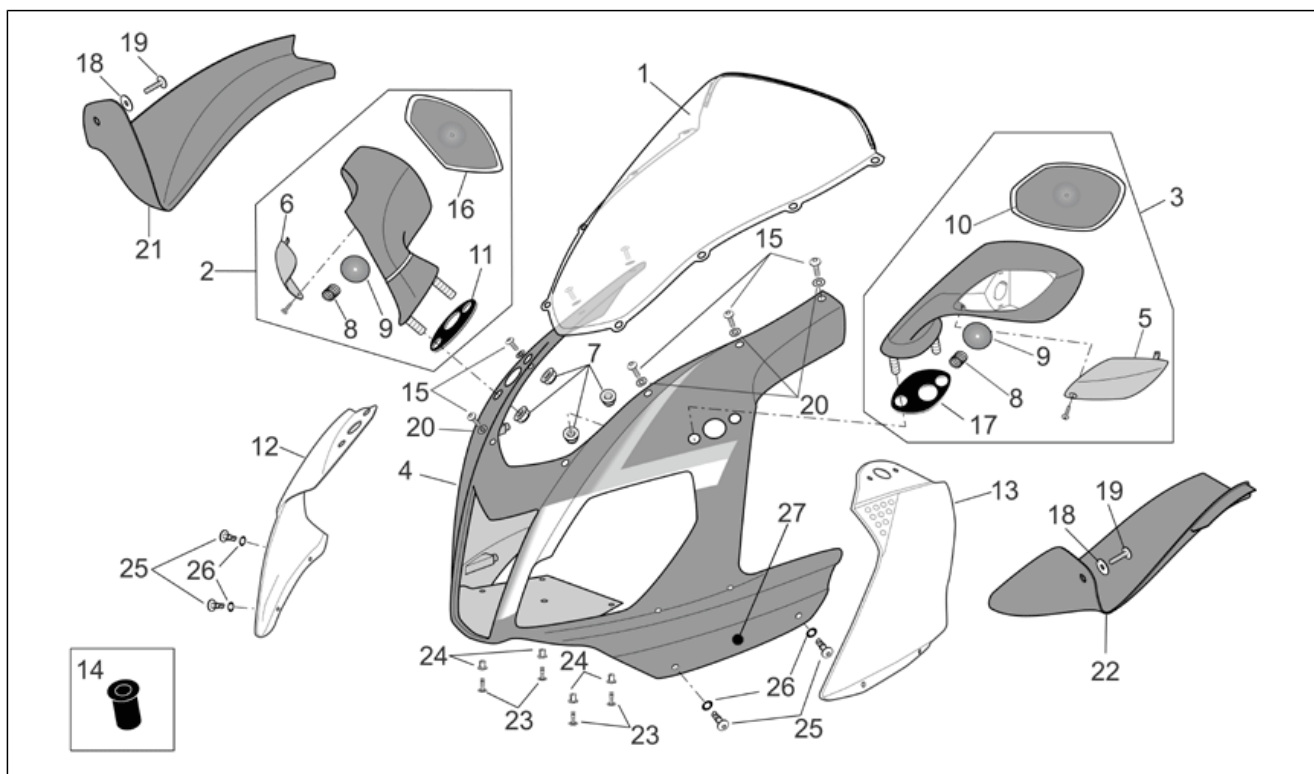

Group	FRAME
Code	28.17
Description	Front body - Front fairing
Service	1

Pos.	Code	Description	Qty	Variants
5	AP8127700	LH transparent lens	1	Year:2006[6], 2007[7] Country:Australia[AA], B, GR, E, F, I, NL[EU], Japan[JJ], Mexico[ME], Great Britain[UK]
5	AP8127700	LH transparent lens	1	Year:2005[5] Country:Australia[AA], B, GR, E, F, I, NL[EU], Japan[JJ], Mexico[ME], Great Britain[UK]
6	AP8104760	RH orange lens	1	Year:2005[5], 2006[6], 2007[7], 2008[8] Country:Canadian[CN], United States of America[USA]
6	AP8104760	RH orange lens	1	Year:2005[5] Country:Australia[AA], B, GR, E, F, I, NL[EU], Japan[JJ], Mexico[ME], Great Britain[UK]
6	AP8104760	RH orange lens	1	Year:2005[5] Country:Australia[AA], B, GR, E, F, I, NL[EU], Japan[JJ], Mexico[ME], Great Britain[UK]
6	AP8127699	RH transparent lens	1	Year:2005[5] Country:Australia[AA], B, GR, E, F, I, NL[EU], Japan[JJ], Mexico[ME], Great Britain[UK]
6	AP8127699	RH transparent lens	1	Year:2006[6], 2007[7] Country:Australia[AA], B, GR, E, F, I, NL[EU], Japan[JJ], Mexico[ME], Great Britain[UK]
7	AP8152299	Self-locking nut M6	4	Technical Specifications:Factory "R" RSV Version[FAC], RSV Mille "R" Version[R]
7	AP8152466	Nut M6	4	Technical Specifications:"Nera" Dream RSV Version[DRE]
8	AP8104751	Spring	2	
9	AP8104756	Cup	2	
10	AP8104754	LH rearview mirror	1	
11	AP8104758	RH gasket	1	
12	AP8168986	RH baffle, carb.	1	Year:2004[4] Technical Specifications:"Nera" Dream RSV Version[DRE]
12	AP8178110	RH baffle, black	1	Year:2008[8] Vehicle colour:Planet Blue 2008 (s.t.860005)[blu], Ice White 2008 (s.t.860006)[ice] Technical Specifications:RSV Mille "R" Version[R]