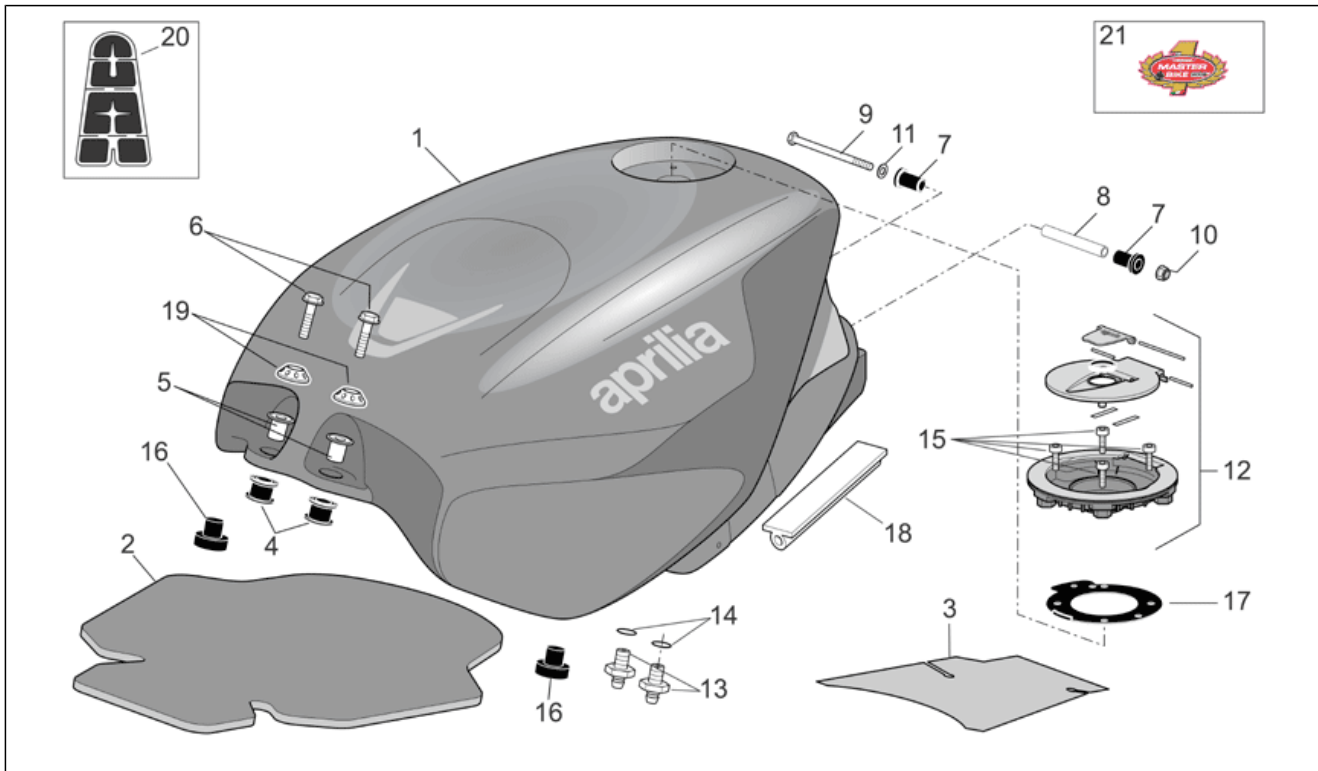

Group	FRAME
Code	28.22
Description	Fuel tank
Service	1

Pos.	Code	Description	Qty	Variants
				Vehicle colour:Dark Lion 2007 (s.t.853378)[dark] Country:Australia[AA], B, GR, E, F, I, NL[EU], Japan[JJ], Mexico[ME], Great Britain[UK] Technical Specifications:Factory "R" RSV Version[FAC]
1	AP8184384	Fuel tank, black	1	Year:2007[7], 2008[8] Vehicle colour:Dark Lion 2007 (s.t.853378)[dark] Country:Canadian[CN], United States of America[USA] Technical Specifications:Factory "R" RSV Version[FAC]
1	AP8184398	Fuel tank, black/white	1	Year:2007[7] Vehicle colour:Red Lion 2007 (s.t.853379)[red] Country:Australia[AA], B, GR, E, F, I, NL[EU], Japan[JJ], Mexico[ME], Great Britain[UK] Technical Specifications:Factory "R" RSV Version[FAC]
1	AP8184399	Fuel tank, black/white	1	Year:2007[7] Vehicle colour:Red Lion 2007 (s.t.853379)[red] Country:Canadian[CN], United States of America[USA] Technical Specifications:Factory "R" RSV Version[FAC]
1	AP8184676	Fuel tank, black	1	Year:2008[8] Vehicle colour:Aprilia Black 2008 (s.t.859822)[black08] Country:Australia[AA], B, GR, E, F, I, NL[EU], Japan[JJ], Mexico[ME], Great Britain[UK] Technical Specifications:RSV Mille "R" Version[R]
1	AP8184677	Fuel tank, black	1	Year:2008[8] Vehicle colour:Aprilia Black 2008 (s.t.859822)[black08] Country:Canadian[CN], United States of America[USA] Technical Specifications:RSV Mille "R" Version[R]
1	AP8184678	Fuel tank, blue	1	Year:2008[8] Vehicle colour:Planet Blue 2008 (s.t.860005)[blu] Country:Australia[AA], B, GR, E, F, I, NL[EU], Japan[JJ], Mexico[ME], Great Britain[UK] Technical Specifications:RSV Mille "R" Version[R]
1	AP8184679	Fuel tank, blue	1	Year:2008[8] Vehicle colour:Planet Blue 2008 (s.t.860005)[blu] Country:Canadian[CN], United States of America[USA] Technical Specifications:RSV Mille "R" Version[R]