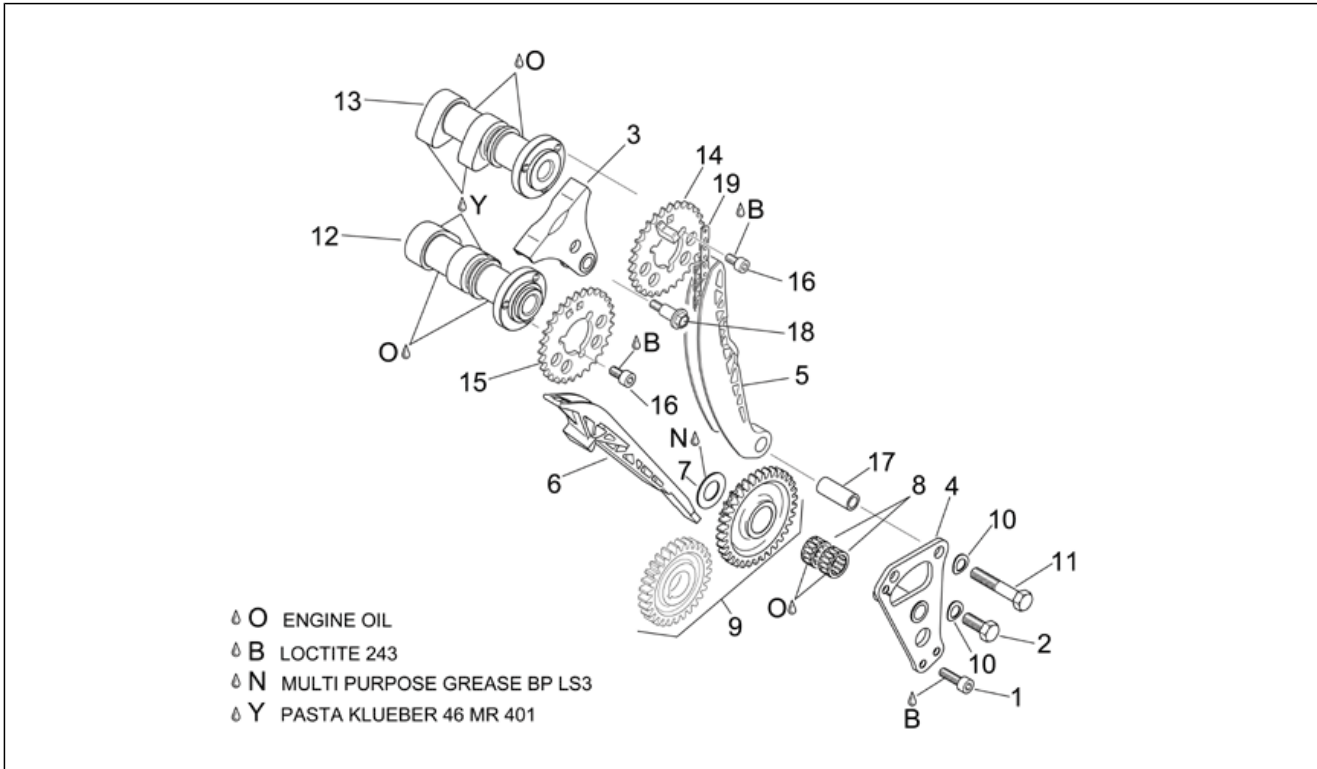

Group	ENGINE
Code	29.65
Description	Front cylinder timing system
Service	1

Pos.	Code	Description	Qty	Variants
1	AP0240400	Hex socket screw	1	
2	AP0940590	Hex screw M8x20	1	
3	AP0236322	Chain guide	1	
4	AP0211766	Bearings support Plate	1	
5	AP0236300	Chain guide	1	
6	AP0236310	Chain guide	1	
7	AP0627190	Washer 16,7x29x1	1	
8	AP0632161	Roller cage 16x22x10	2	
9	AP0295765	Timing system gear cpl.	1	
10	AP0845030	Spring washer b8	2	
11	AP0940631	Hex screw	1	
12	AP0220386	Exhaust camshaft	1	
13	AP0620203	Intake camshaft	1	
14	AP0634739	Gear Z=29	1	
15	AP0634732	Timing system gear	1	
16	AP0840371	Hex socket screw M6x11,5	6	
17	AP0247980	Bush 8,2x12x25	1	
18	AP0240960	Spacer screw	2	
19	AP0297957	Camshaft chain	1