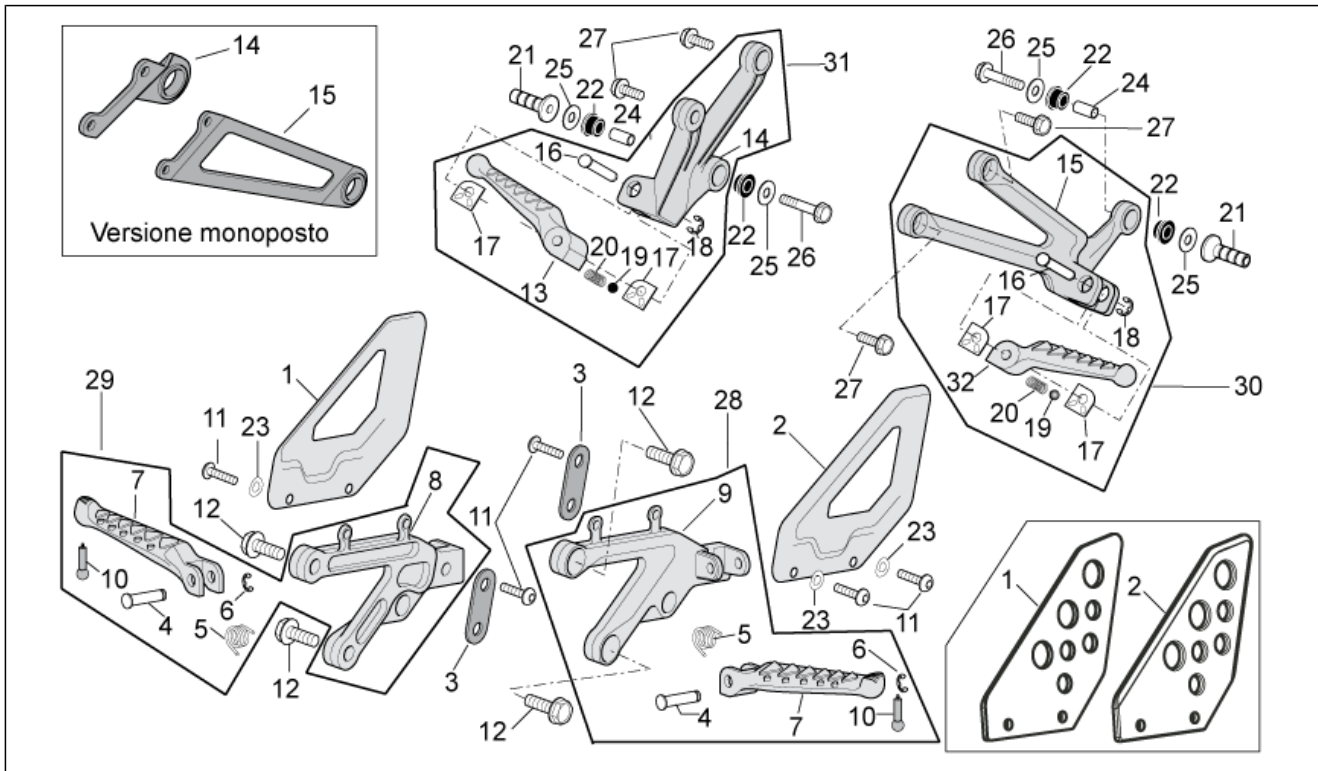

Group	FRAME
Code	28.09
Description	Foot rests
Service	1

Pos.	Code	Description	Qty	Variants
1	AP8146503	RH front footrest guard	1	Year:2004[4], 2005[5] Technical Specifications:Factory "R" RSV Version[FAC], RSV Mille "R" Version[R]
1	AP8146802	RH front footrest guard	1	Year:2004[4], 2005[5] Technical Specifications:"Nera" Dream RSV Version[DRE]
1	AP8179259	RH front footrest guard	1	Year:2006[6], 2007[7], 2008[8] Technical Specifications:Factory "R" RSV Version[FAC], RSV Mille "R" Version[R]
2	AP8146504	LH front footrest guard	1	Year:2004[4], 2005[5] Technical Specifications:Factory "R" RSV Version[FAC], RSV Mille "R" Version[R]
2	AP8146803	LH front footrest guard	1	Year:2004[4], 2005[5] Technical Specifications:"Nera" Dream RSV Version[DRE]
2	AP8179260	LH front footrest guard	1	Year:2006[6], 2007[7], 2008[8] Technical Specifications:Factory "R" RSV Version[FAC], RSV Mille "R" Version[R]
3	AP8134541	Fairing fixing plate	2	
4	AP8121566	Footrest pin	2	
5	AP8121224	Footrest return spring	2	
6	AP8152409	Stop ring	2	
7	AP8146862	Front footrest, pair	1	Year:2004[4], 2005[5], 2006[6], 2007[7], 2008[8]
8	AP8146501	RH front footrest bracket	1	Year:2004[4], 2005[5]
9	AP8146502	LH front footrest bracket	1	Year:2004[4], 2005[5]
10	AP8134955	Footrest pin	2	
11	AP8150537	Hex socket screw M6x12	6	Year:2006[6], 2007[7], 2008[8] Technical Specifications:Factory "R" RSV Version[FAC], RSV Mille "R" Version[R]
11	AP8152277	Screw w/ flange M6x12	6	Year:2004[4], 2005[5] Technical Specifications:Factory "R" RSV Version[FAC], RSV Mille "R" Version[R]
11	AP8152459	Screw M6x10	4	Year:2004[4] Technical Specifications:"Nera" Dream RSV Version[DRE]