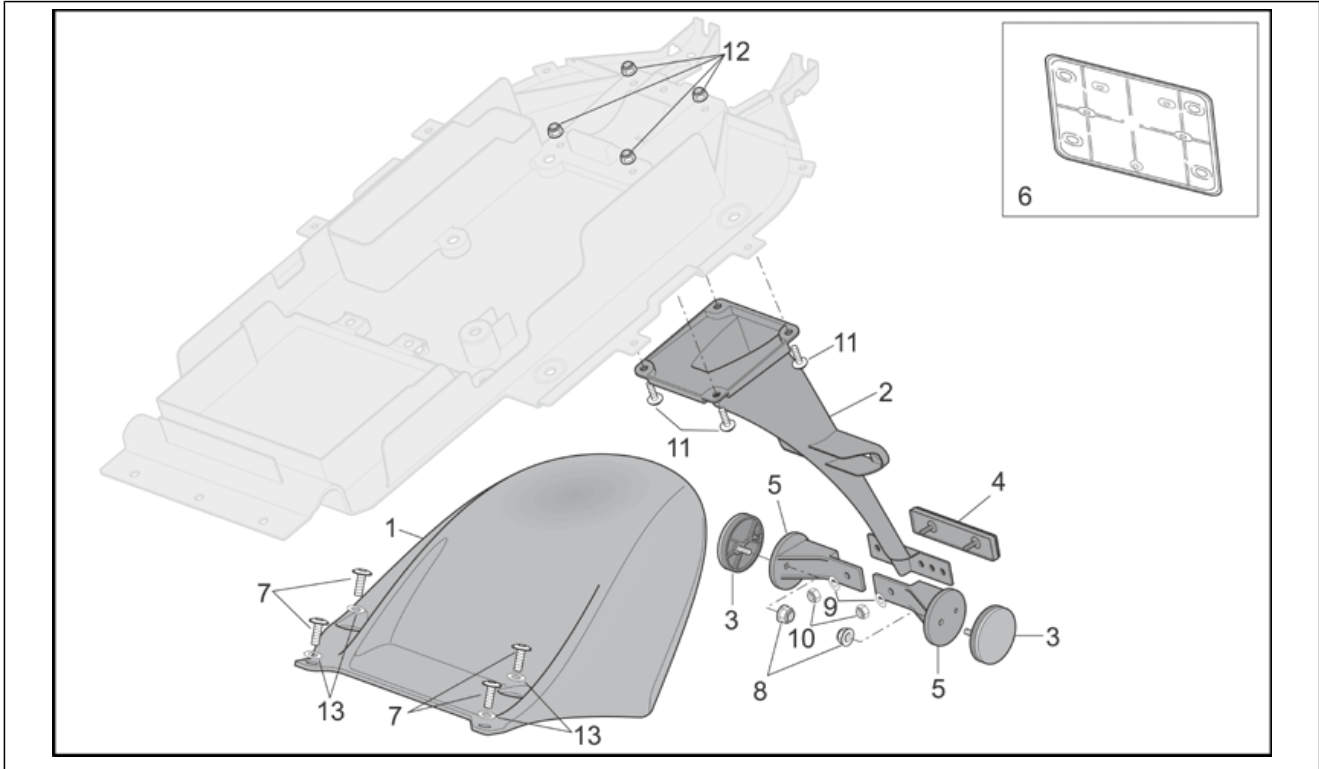

Group	FRAME
Code	28.28
Description	Rear mudguard
Service	1

Pos.	Code	Description	Qty	Variants
1	AP8126948	Rear mudguard	1	Year:2004[4] Technical Specifications:Factory "R" RSV Version[FAC]
1	AP8126948	Rear mudguard	1	Year:2004[4] Technical Specifications:"Nera" Dream RSV Version[DRE]
1	AP8126948	Rear mudguard	1	Year:2004[4] Technical Specifications:Factory "R" RSV Version[FAC]
1	AP8126948	Rear mudguard	1	Year:2005[5] Technical Specifications:Factory "R" RSV Version[FAC]
1	AP8126983	Rear mudguard	1	Year:2004[4], 2005[5] Technical Specifications:RSV Mille "R" Version[R]
1	AP8126983	Rear mudguard	1	Year:2006[6], 2007[7], 2008[8] Technical Specifications:RSV Mille "R" Version[R]
1	AP8156165	Rear mudguard, carb.	1	Year:2005[5] Technical Specifications:Factory "R" RSV Version[FAC]
1	AP8156165	Rear mudguard, carb.	1	Year:2006[6], 2007[7], 2008[8] Technical Specifications:Factory "R" RSV Version[FAC]
1	AP8156165	Rear mudguard, carb.	1	Year:2005[5] Technical Specifications:Factory "R" RSV Version[FAC]
1	AP8156165	Rear mudguard, carb.	1	Year:2004[4] Technical Specifications:Factory "R" RSV Version[FAC]
2	AP8126949	Number plate holder	1	Year:2008[8] Technical Specifications:RSV Mille "R" Version[R]
2	AP8126949	Number plate holder	1	Technical Specifications:Factory "R" RSV Version[FAC], RSV Mille "R" Version[R]
2	AP8156087	Number plate holder	1	Technical Specifications:"Nera" Dream RSV Version[DRE]
3	AP8224164	Rear reflector, red	2	Country:Australia[AA], Canadian[CN], United States of America[USA]
4	AP8112916	Rear reflector	1	
5	AP8134783	Reflector support	2	Country:Australia[AA], Canadian[CN], United States of America[USA]
6	AP8149034	Number plate support	1	Country:Australia[AA], Canadian[CN], United States of America[USA]