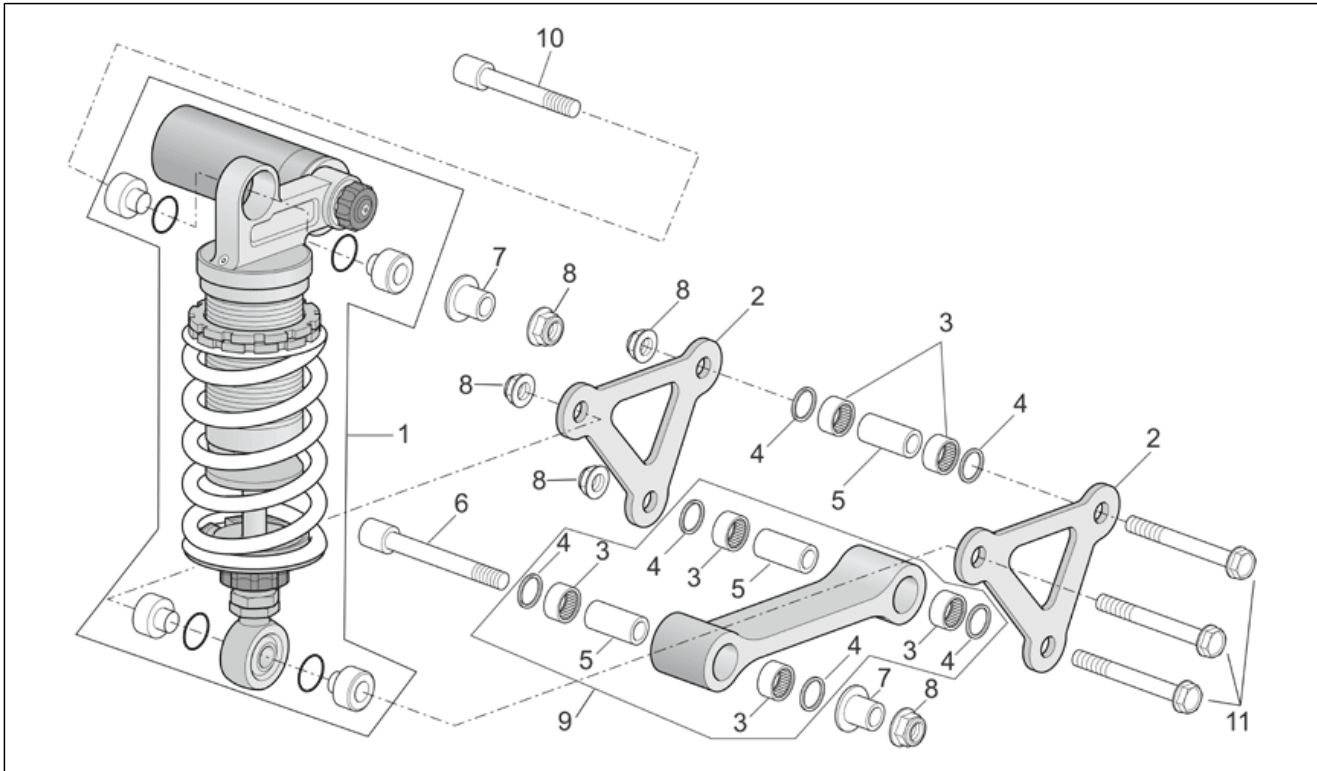

Group	FRAME
Code	28.16
Description	Connecting rod - rear shock abs.
Service	1

Pos.	Code	Description	Qty	Variants
1	AP8163065	Shock absorber	1	Year:2006[6], 2007[7], 2008[8] Technical Specifications:Factory "R" RSV Version[FAC]
1	AP8163125	Shock absorber	1	Year:2006[6], 2007[7], 2008[8] Technical Specifications:RSV Mille "R" Version[R]
1	AP8163125	Shock absorber	1	Year:2004[4], 2005[5] Technical Specifications:RSV Mille "R" Version[R]
1	AP8795041	Shock absorber Ohlins-Alu	1	Year:2004[4] Technical Specifications:"Nera" Dream RSV Version[DRE]
1	AP8795042	Shock absorber Ohlins-Inox	1	Year:2004[4], 2005[5] Technical Specifications:Factory "R" RSV Version[FAC]
2	AP8146557	Double conrod	2	
3	AP8110065	Cage à rouleaux	6	
4	AP8110068	Oil seal D18x24x3	6	
5	AP8146518	Piston pin L=36	3	
6	AP8152412	Hex socket screw M10x72	1	
7	AP8121155	T bush *	2	
8	AP8152301	Self-locking nut	6	
9	AP8146516	Single conrod comp.	1	
10	AP8152411	Hex socket screw M10x59	1	
11	AP8152413	Screw w/ flange M10x61	3