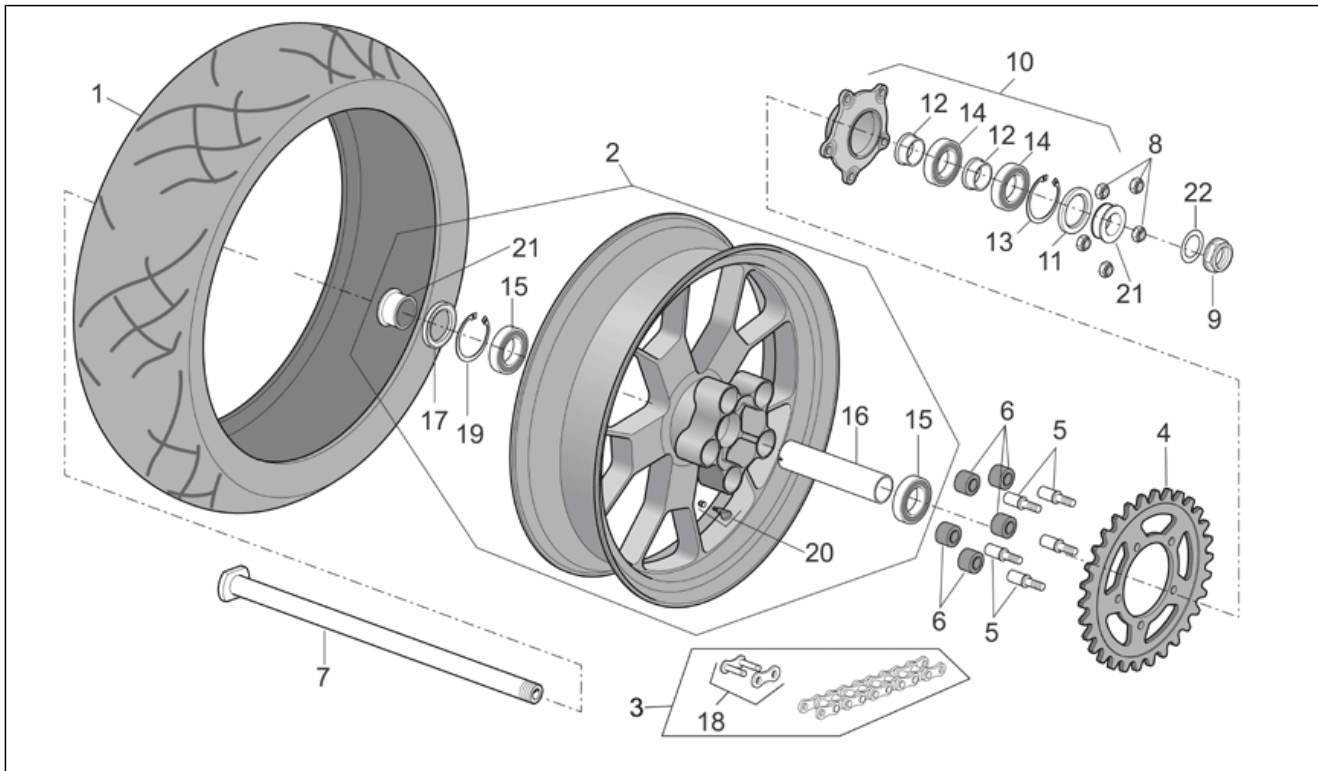

Group	FRAME
Code	28.47
Description	Rear wheel Factory - Dream I
Service	1

Pos.	Code	Description	Qty	Variants
1	0000000	Tyre	1	Year:2004[4], 2005[5], 2006[6] Technical Specifications:"Nera" Dream RSV Version[DRE], Factory "R" RSV Version[FAC]
1	AP8109257	Rear tyre 180/55 ZR 17" Pirelli	1	Year:2007[7] Technical Specifications:RSV Mille "R" Version[R]
1	AP8109285	Rear tyre 190/50 ZR 17"	1	Year:2008[8] Technical Specifications:RSV Mille "R" Version[R]
1	AP8109330	Rear tyre 190/55 ZR 17"	1	Year:2007[7], 2008[8] Technical Specifications:Factory "R" RSV Version[FAC]
2	853376	Rear wheel, gold	1	Year:2007[7], 2008[8] Technical Specifications:Factory "R" RSV Version[FAC]
2	AP8108934	Rear wheel, blue OZ-Alu	1	Year:2004[4], 2005[5] Technical Specifications:Factory "R" RSV Version[FAC]
2	AP8128042	Rear wheel	1	Year:2004[4] Technical Specifications:"Nera" Dream RSV Version[DRE]
2	AP8128154	Rear wheel, gold	1	Year:2006[6] Technical Specifications:Factory "R" RSV Version[FAC]
2	AP8128206	Rear wheel, red	1	Year:2007[7], 2008[8] Vehicle colour:Aprilia black 2005-2006[a.blk], Aprilia Black 2007 (s.t.853153)[black], Bol D'or 2007 (s.t.853155)[bol dor], Dark Lion 2007 (s.t.853378)[dark], Lead grey 2004[g], Platinum Grey 2007 (s.t.853154)[grey], Aprilia black 2004[n], Fluo Red 2004[r], Fluo Red 2005-2006[r.fluo], Red Lion 2007 (s.t.853379)[red] Technical Specifications:RSV Mille "R" Version[R]
2	AP8128206	Rear wheel, red	1	Year:2008[8] Vehicle colour:Aprilia Black 2008 (s.t.859822)[black08], Planet Blue 2008 (s.t.860005)[blu], Ice White 2008 (s.t.860006)[ice] Technical Specifications:RSV Mille "R" Version[R]
2	AP8128230	Rear wheel, black	1	Year:2008[8] Vehicle colour:Aprilia Black 2008 (s.t.859822)[black08], Planet Blue 2008 (s.t.860005)[blu], Ice White 2008 (s.t.860006)[ice]