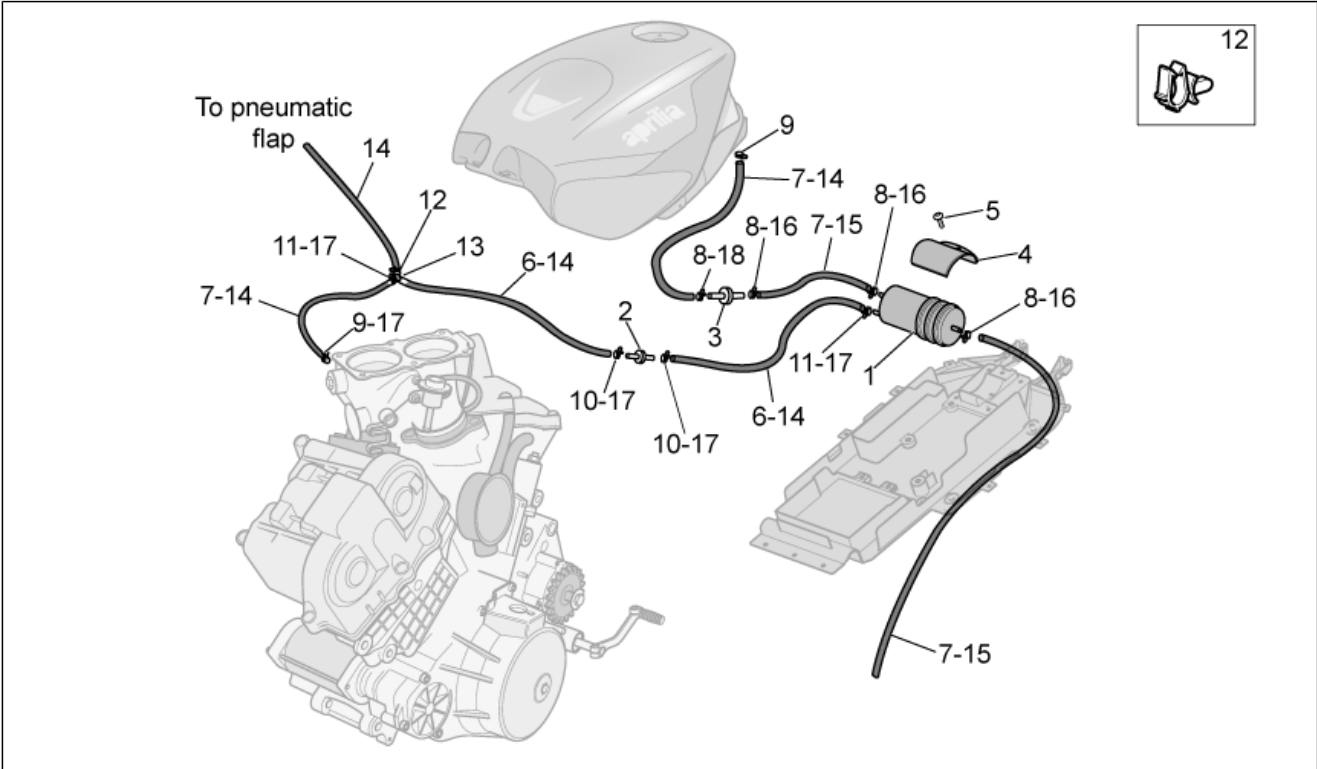

Group	FRAME
Code	28.23
Description	Fuel vapour recover system
Service	1

Pos.	Code	Description	Qty	Variants
				Country:United States of America[USA]
18	AP8102159	Hose clamp	1	Year:2008[8] Country:United States of America[USA]