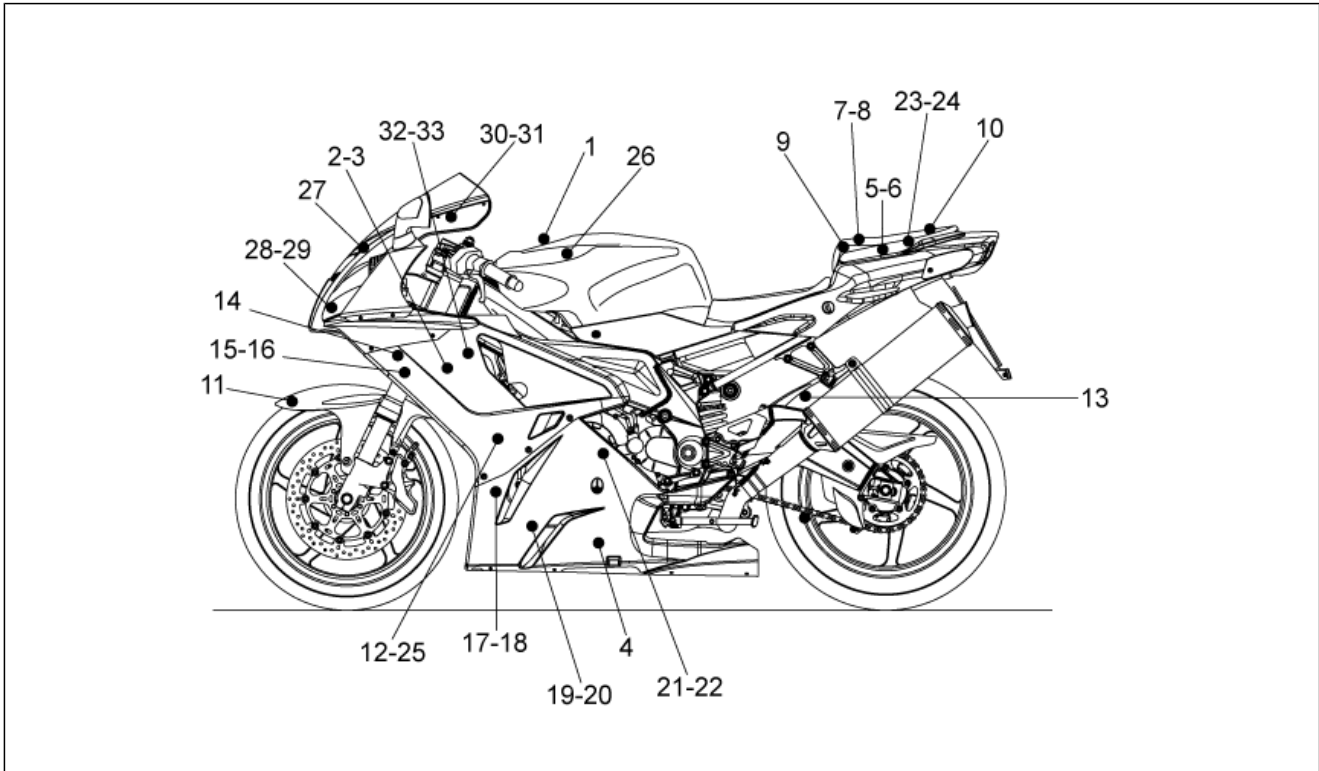

Group	FRAME
Code	28.77
Description	Decal My 07
Service	1

Pos.	Code	Description	Qty	Variants
				Vehicle colour:Dark Lion 2007 (s.t.853378)[dark] Technical Specifications:Factory "R" RSV Version[FAC]
5	853204	RH rear fairing dec. RSV	1	Year:2007[7], 2008[8] Vehicle colour:Platinum Grey 2007 (s.t.853154)[grey] Technical Specifications:RSV Mille "R" Version[R]
5	853290	RH rear fairing dec. ITALIA	1	Year:2007[7] Vehicle colour:Bol D'or 2007 (s.t.853155)[bol dor] Technical Specifications:RSV Mille "R" Version[R]
5	853455	RH rear fairing dec. RSV	1	Year:2007[7] Vehicle colour:Red Lion 2007 (s.t.853379)[red] Technical Specifications:Factory "R" RSV Version[FAC]
5	860081	RH rear fairing dec.	1	Year:2008[8] Vehicle colour:Planet Blue 2008 (s.t.860005)[blu] Technical Specifications:RSV Mille "R" Version[R]
5	860096	RH rear fairing dec.	1	Year:2008[8] Vehicle colour:Ice White 2008 (s.t.860006)[ice] Technical Specifications:RSV Mille "R" Version[R]
6	853189	LH rear fairing dec. RSV	1	Year:2007[7], 2008[8] Vehicle colour:Aprilia Black 2007 (s.t.853153)[black], Aprilia Black 2008 (s.t.859822)[black08] Technical Specifications:RSV Mille "R" Version[R]
6	853189	LH rear fairing dec. RSV	1	Year:2007[7], 2008[8] Vehicle colour:Dark Lion 2007 (s.t.853378)[dark] Technical Specifications:Factory "R" RSV Version[FAC]
6	853205	LH rear fairing dec. RSV	1	Year:2007[7], 2008[8] Vehicle colour:Platinum Grey 2007 (s.t.853154)[grey] Technical Specifications:RSV Mille "R" Version[R]
6	853291	LH rear fairing dec. ITALIA	1	Year:2007[7] Vehicle colour:Bol D'or 2007 (s.t.853155)[bol dor] Technical Specifications:RSV Mille "R" Version[R]
6	853456	LH rear fairing dec. RSV	1	Year:2007[7] Vehicle colour:Red Lion 2007 (s.t.853379)[red] Technical Specifications:Factory "R" RSV Version[FAC]
6	860082	LH rear fairing dec.	1	Year:2008[8]