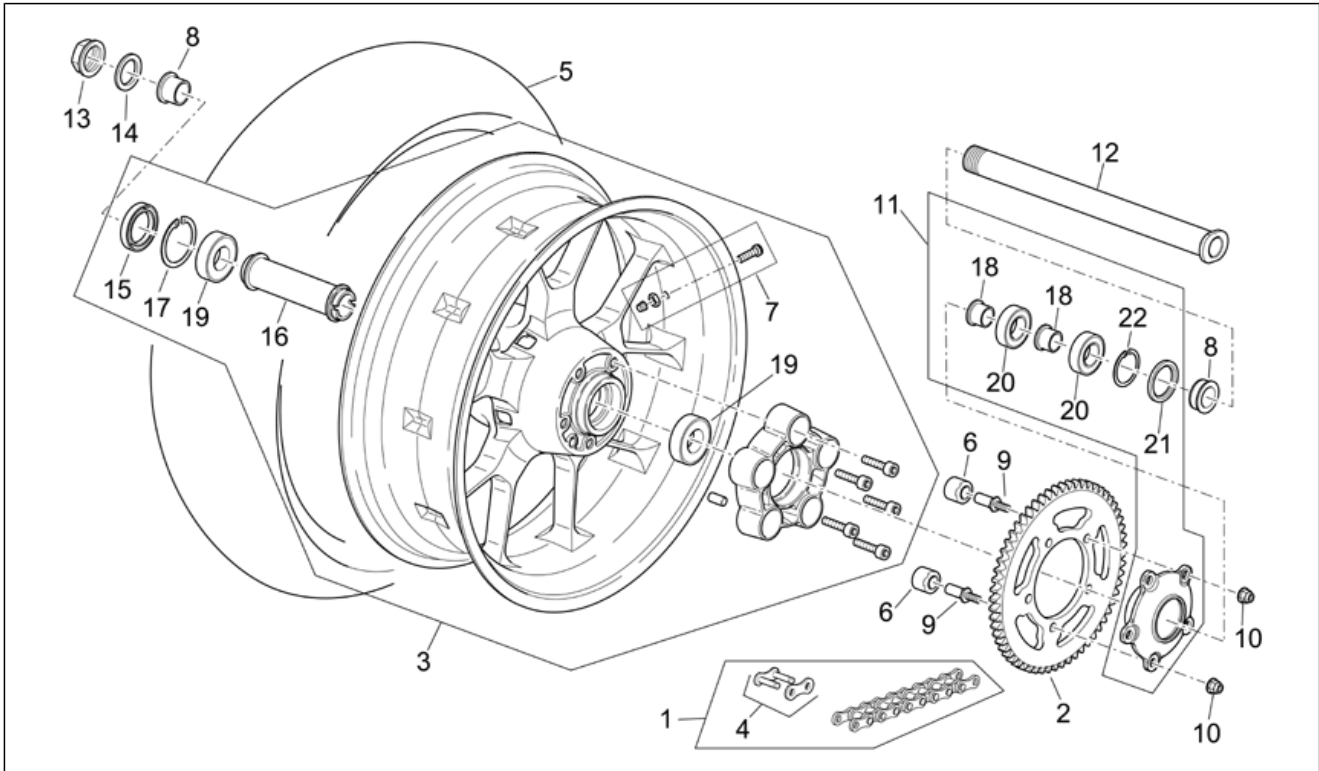

Group	FRAME
Code	28.48
Description	Rear wheel Factory - Dream II
Service	1

Pos.	Code	Description	Qty	Variants
				Technical Specifications:RSV Mille "R" Version[R], ZNL sign[znl]
17	AP8125788	Circlip	1	Year:2006[6] Technical Specifications:RSV Mille "R" Version[R]
18	AP8125732	Spring drive spacer	2	Year:2006[6] Technical Specifications:RSV Mille "R" Version[R]
19	AP8106806	Bearing 6205-2rs1 25x52x15	2	Year:2006[6] Technical Specifications:RSV Mille "R" Version[R]
20	AP8110081	Bearing 30x55x13	2	Year:2006[6] Technical Specifications:RSV Mille "R" Version[R]
21	AP8121213	Gasket ring 38x55x7	1	Year:2006[6] Technical Specifications:RSV Mille "R" Version[R]
22	AP8121212	Inside circlip d55	1	Year:2006[6] Technical Specifications:RSV Mille "R" Version[R]