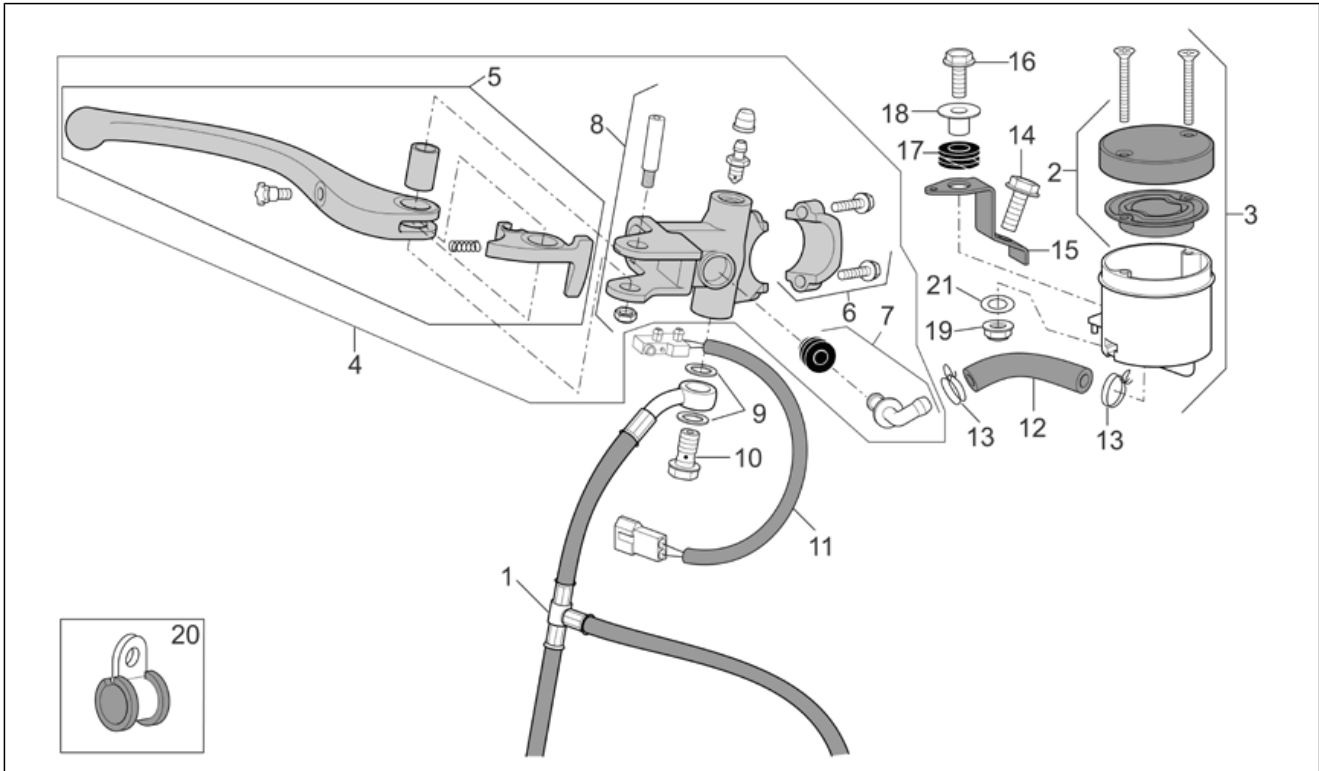

Group	FRAME
Code	28.32
Description	Front master cilinder
Service	1

Pos.	Code	Description	Qty	Variants
1	AP8113984	Front brake hose	1	Technical Specifications:For radial brake caliper[rc]
1	AP8133618	Front brake hose	1	Technical Specifications:For standard brake caliper[sc]
2	AP8113598	Pil brake tank plug	1	
3	AP8113499	Brake oil tank	1	
4	AP8133663	Front master cilinder	1	
5	AP8133664	Front brake lever	1	
6	AP8133665	U-bolt	1	
7	AP8213057	Rear brake pump union	1	
8	AP8133666	Lever pin	1	
9	AP8121915	Gasket	6	
10	AP8133594	Oil pipe screw	3	
11	AP8127432	Stop switch	1	
12	AP8144151	Rubber pipe	1	
13	AP8101595	Hose clamp D10,1	2	
14	AP8150537	Hex socket screw M6x12	1	Year:2006[6], 2007[7], 2008[8] Technical Specifications:Factory "R" RSV Version[FAC], RSV Mille "R" Version[R]
14	AP8152277	Screw w/ flange M6x12	1	Year:2004[4], 2005[5] Technical Specifications:Factory "R" RSV Version[FAC], RSV Mille "R" Version[R]
14	AP8152462	Screw M6x10	1	Year:2004[4] Technical Specifications:"Nera" Dream RSV Version[DRE]
15	AP8134383	Oil tank plate	1	Year:2004[4], 2005[5]
15	AP8154073	Oil tank plate	1	Year:2006[6], 2007[7], 2008[8]
16	AP8152280	Screw w/ flange M6x25	1	Year:2004[4], 2005[5] Technical Specifications:Factory "R" RSV Version[FAC], RSV Mille "R" Version[R]
16	AP8152464	Screw M6x25	1	Year:2004[4] Technical Specifications:"Nera" Dream RSV Version[DRE]
16	AP8224470	Hex socket screw M6x20	1	Year:2006[6], 2007[7], 2008[8]