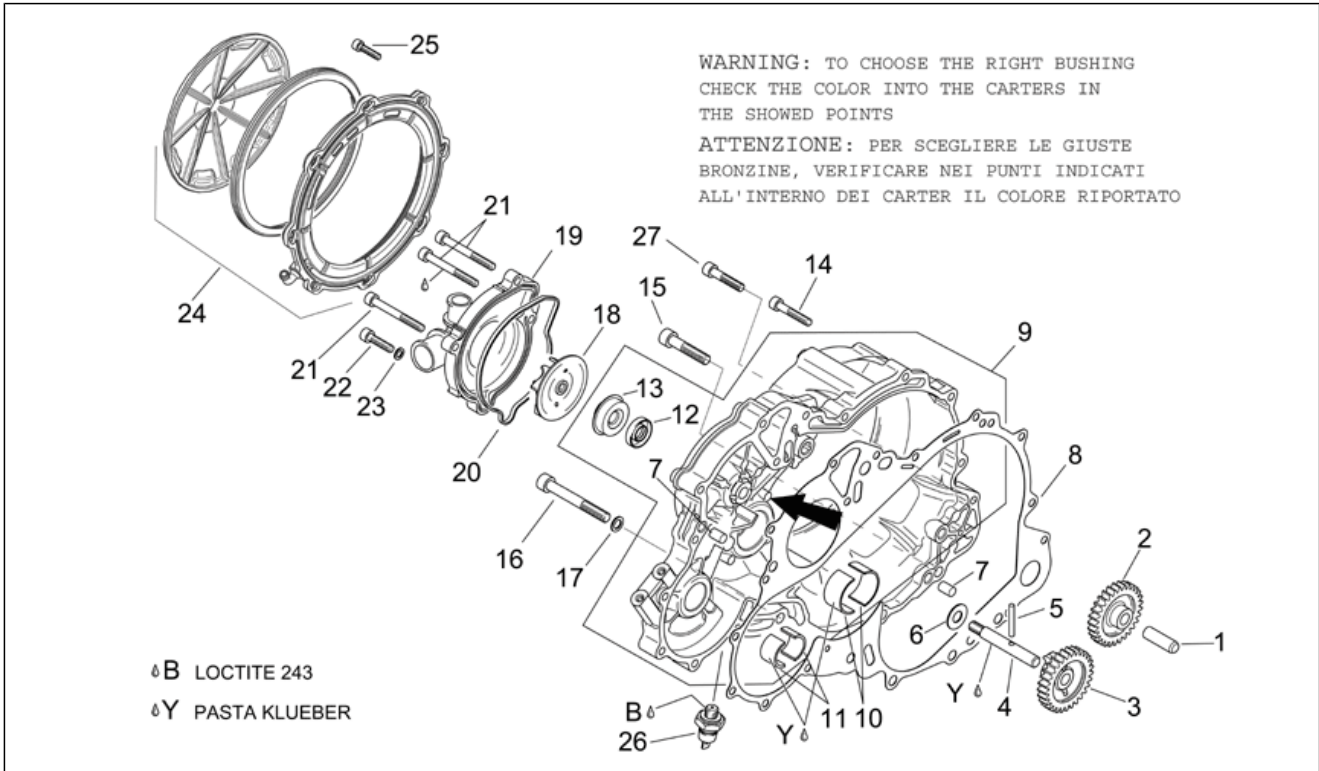

Group	ENGINE
Code	29.71
Description	Water pump
Service	1

Pos.	Code	Description	Qty	Variants
25	AP8152443	Screw	8	Technical Specifications:"Nera" Dream RSV Version[DRE]
26	AP0956169	Oil pressure switch	1	
27	AP0241761	Hex socket screw	1