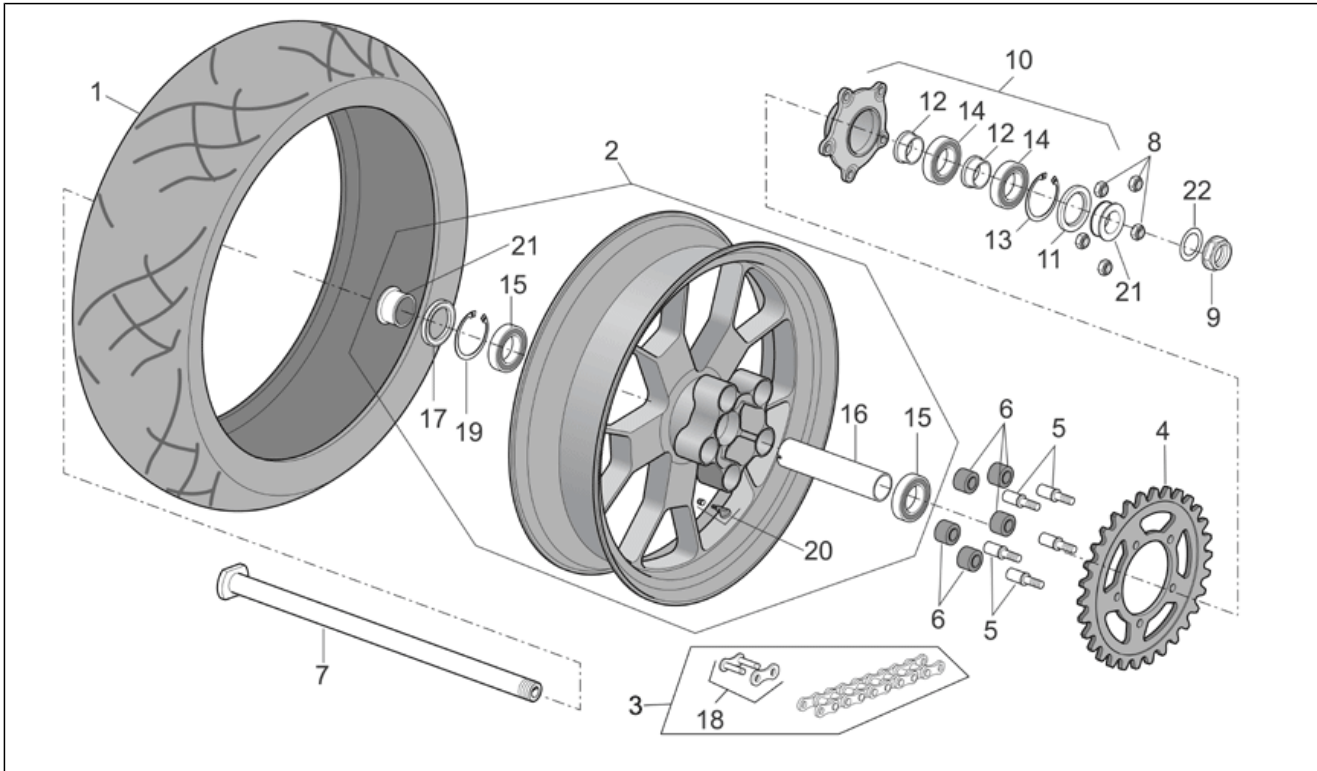

Group	FRAME
Code	28.47
Description	Rear wheel Factory - Dream I
Service	1

Pos.	Code	Description	Qty	Variants
				Technical Specifications:Factory "R" RSV Version[FAC], RSV Mille "R" Version[R]
14	AP8110081	Bearing 30x55x13	2	Year:2004[4], 2005[5], 2006[6] Technical Specifications:"Nera" Dream RSV Version[DRE], Factory "R" RSV Version[FAC]
14	AP8110081	Bearing 30x55x13	2	Year:2007[7], 2008[8] Technical Specifications:Factory "R" RSV Version[FAC], RSV Mille "R" Version[R]
15	AP8110093	Bearing 6205-2rs1 25x52x15	2	Year:2007[7], 2008[8] Technical Specifications:Factory "R" RSV Version[FAC], RSV Mille "R" Version[R]
15	AP8110093	Bearing 6205-2rs1 25x52x15	2	Year:2004[4], 2005[5], 2006[6] Technical Specifications:"Nera" Dream RSV Version[DRE], Factory "R" RSV Version[FAC]
16	AP8176101	Internal spacer	1	Year:2004[4], 2005[5], 2006[6] Technical Specifications:"Nera" Dream RSV Version[DRE], Factory "R" RSV Version[FAC]
16	AP8176101	Internal spacer	1	Year:2007[7], 2008[8] Technical Specifications:Factory "R" RSV Version[FAC], RSV Mille "R" Version[R]
17	AP8125838	Gasket ring 38x52x7	1	Year:2004[4], 2005[5], 2006[6] Technical Specifications:"Nera" Dream RSV Version[DRE], Factory "R" RSV Version[FAC]
17	AP8125838	Gasket ring 38x52x7	1	Year:2007[7], 2008[8] Technical Specifications:Factory "R" RSV Version[FAC], RSV Mille "R" Version[R]
18	AP8107150	Connecting link	1	Year:2004[4], 2005[5], 2006[6] Technical Specifications:"Nera" Dream RSV Version[DRE], Factory "R" RSV Version[FAC]
18	AP8107150	Connecting link	1	Year:2007[7], 2008[8] Technical Specifications:Factory "R" RSV Version[FAC], RSV Mille "R" Version[R]
19	AP8125839	Snap ring d52	1	Year:2004[4], 2005[5], 2006[6]