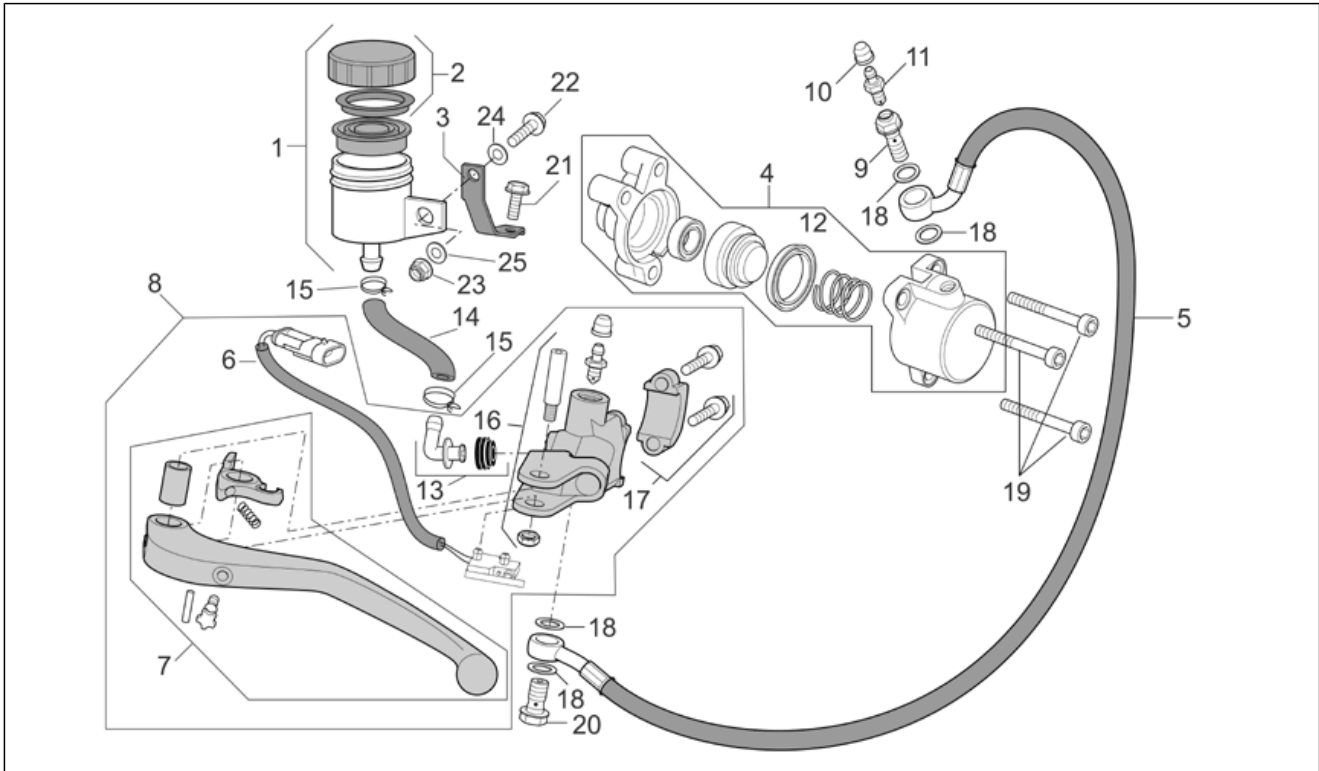

Group	FRAME
Code	28.31
Description	Clutch pump
Service	1

Pos.	Code	Description	Qty	Variants
1	AP8133873	Brake oil tank complete	1	
2	AP8113553	Tank cap	1	
3	AP8154074	Oil tank plate	1	
4	AP8106381	Clutch command cylinder	1	
5	AP8106880	Clutch pipe	1	
6	AP8133668	Microswitch	1	
7	AP8133667	Clutch lever	1	
8	AP8176193	Clutch pump	1	
9	AP8133597	screw	1	
10	AP8113070	Bleed valve cap	1	
11	AP8133595	Air bleed valve	1	
12	AP8106935	Gasket	1	
13	AP8133872	Rear brake pump union	1	
14	AP8144151	Rubber pipe	1	
15	AP8101595	Hose clamp D10,1	2	
16	AP8133666	Lever pin	1	
17	AP8133665	U-bolt	1	
18	AP8121915	Gasket	4	
19	AP0241821	Hex socket screw M6x45	3	
20	AP8133594	Oil pipe screw	1	
21	AP8150537	Hex socket screw M6x12	1	Year:2006[6], 2007[7], 2008[8] Technical Specifications:Factory "R" RSV Version[FAC], RSV Mille "R" Version[R]
21	AP8152277	Screw w/ flange M6x12	1	Year:2004[4], 2005[5] Technical Specifications:Factory "R" RSV Version[FAC], RSV Mille "R" Version[R]
21	AP8152462	Screw M6x10	1	Year:2004[4] Technical Specifications:"Nera" Dream RSV Version[DRE]
22	AP8150538	Hex socket screw M5x10	1	Year:2006[6], 2007[7], 2008[8]