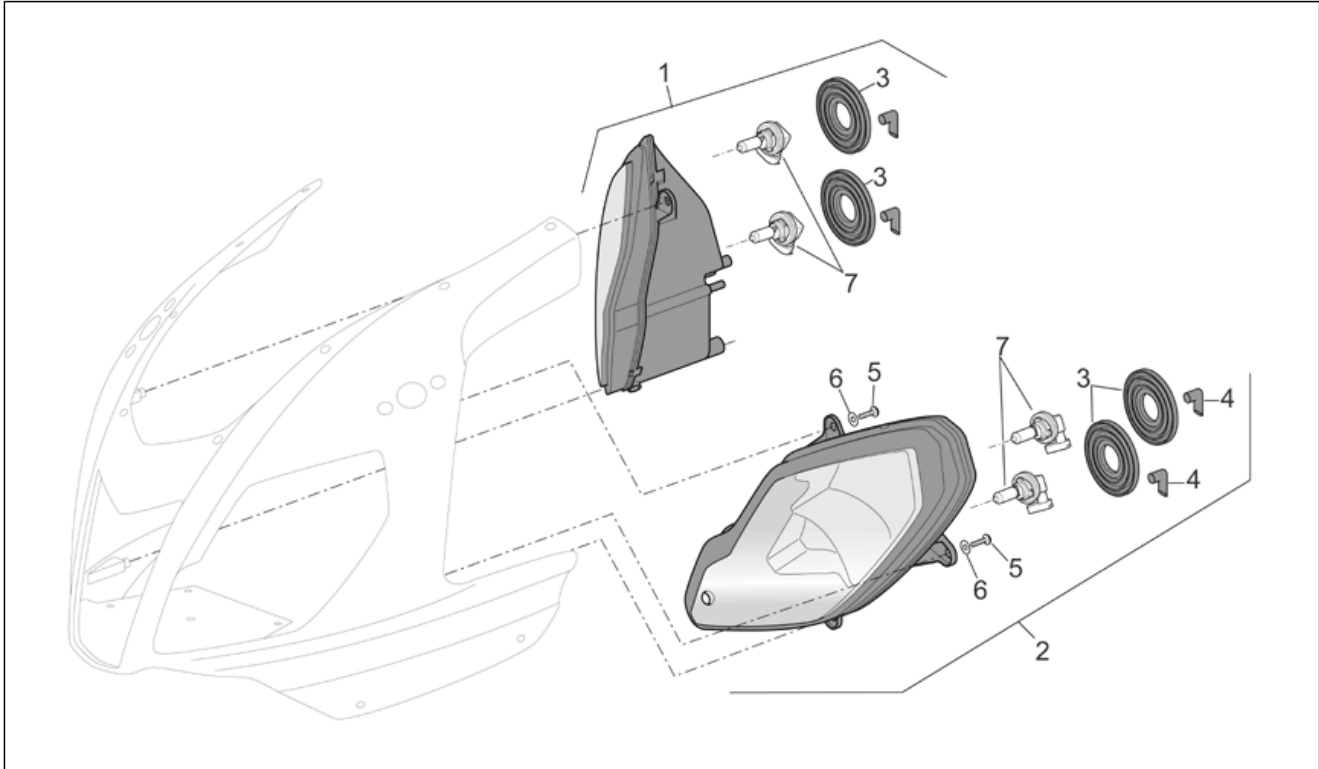

Group	FRAME
Code	28.51
Description	Headlight
Service	1

Pos.	Code	Description	Qty	Variants
1	AP8127152	RH headlight	1	Country: Canadian[CN], B, GR, E, F, I, NL[EU], Mexico[ME], United States of America[USA]
1	AP8127371	RH headlight	1	Country: Australia[AA], Japan[JJ], Great Britain[UK]
2	AP8127283	LH headlight	1	Country: Canadian[CN], B, GR, E, F, I, NL[EU], Mexico[ME], United States of America[USA]
2	AP8127372	LH headlight	1	Country: Australia[AA], Japan[JJ], Great Britain[UK]
3	AP8127442	Front headlight guard	4	
4	AP8127601	Ventilation plug	4	
5	AP8152298	Screw w/ flange M5x16	6	Technical Specifications: "Nera" Dream RSV Version[DRE]
5	AP8152329	Phillips screw, SWP M5x20	4	Technical Specifications: Factory "R" RSV Version[FAC], RSV Mille "R" Version[R]
6	AP8150382	Washer 15x5,5X1,2	4	
7	0000000	Tyre	4	