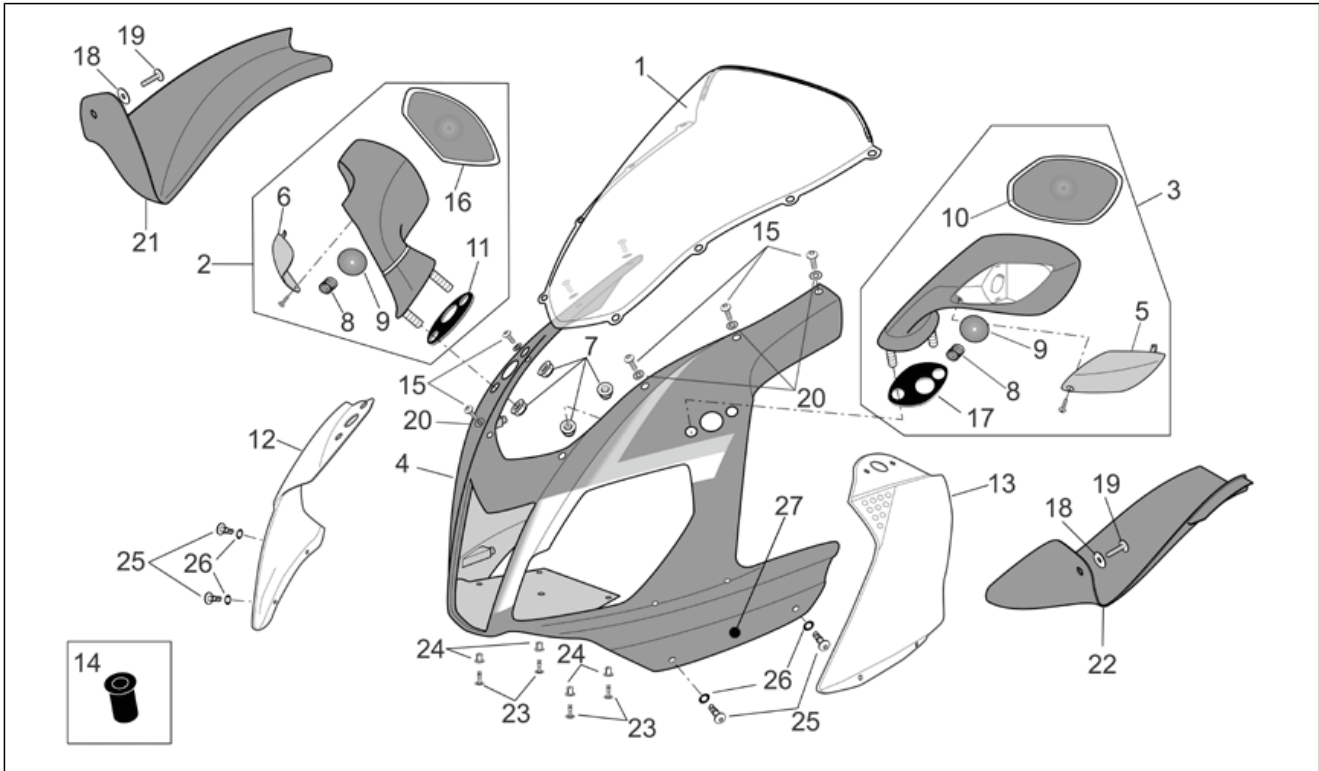

Group	FRAME
Code	28.17
Description	Front body - Front fairing
Service	1

Pos.	Code	Description	Qty	Variants
1	AP8158662	Windshield	1	Year:2005[5] Country:Australia[AA], B, GR, E, F, I, NL[EU], Japan[JJ], Mexico[ME], Great Britain[UK] Technical Specifications:Factory "R" RSV Version[FAC], RSV Mille "R" Version[R]
1	AP8168785	Windshield	1	Year:2005[5], 2006[6], 2007[7], 2008[8] Country:Canadian[CN], United States of America[USA] Technical Specifications:Factory "R" RSV Version[FAC], RSV Mille "R" Version[R]
1	AP8168929	Windshield	1	Year:2004[4] Country:B, GR, E, F, I, NL[EU], Japan[JJ], Mexico[ME], Great Britain[UK] Technical Specifications:Factory "R" RSV Version[FAC]
1	AP8168981	Windshield	1	Year:2004[4] Country:B, GR, E, F, I, NL[EU], Japan[JJ], Mexico[ME], Great Britain[UK] Technical Specifications:"Nera" Dream RSV Version[DRE]
1	AP8178271	Windshield	1	Year:2004[4] Country:B, GR, E, F, I, NL[EU], Japan[JJ], Mexico[ME], Great Britain[UK] Technical Specifications:RSV Mille "R" Version[R]
1	AP8178272	Windshield	1	Year:2004[4] Country:Australia[AA], Canadian[CN], United States of America[USA] Technical Specifications:Factory "R" RSV Version[FAC], RSV Mille "R" Version[R]
1	AP8178273	Windshield	1	Year:2004[4] Country:United States of America[USA] Technical Specifications:"Nera" Dream RSV Version[DRE]
1	AP8178938	Windshield	1	Year:2008[8] Vehicle colour:Aprilia Black 2008 (s.t.859822)[black08], Planet Blue 2008 (s.t.860005)[blu], Ice White 2008 (s.t.860006)[ice] Country:Australia[AA], United States of America[USA] Technical Specifications:RSV Mille "R" Version[R]