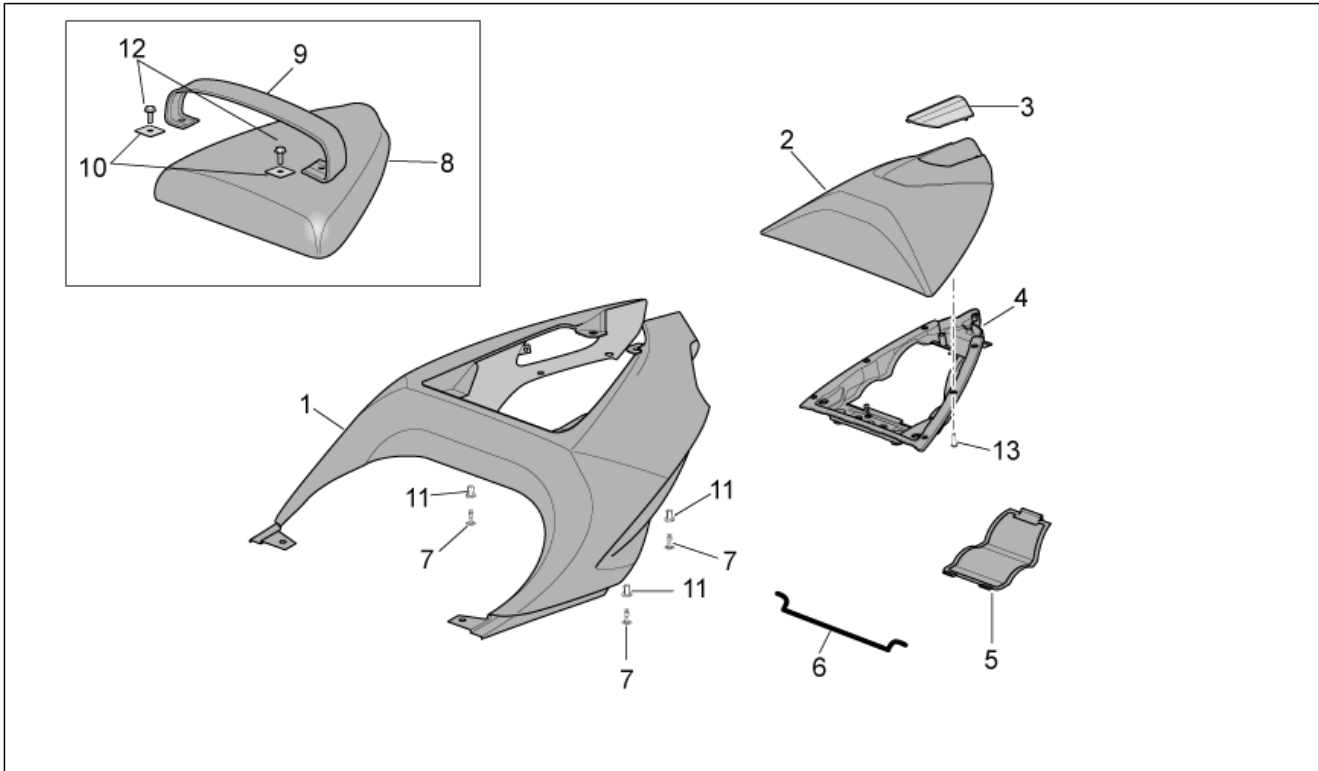

Group	FRAME
Code	28.25
Description	Rear body - Rear fairing I
Service	1

Pos.	Code	Description	Qty	Variants
1	AP8158142	Rear fairing	1	Year:2004[4] Vehicle colour:Aprilia black 2004[n] Technical Specifications:Factory "R" RSV Version[FAC], RSV Mille "R" Version[R]
1	AP8158665	Rear fairing	1	Year:2004[4] Vehicle colour:Lead grey 2004[g] Technical Specifications:Factory "R" RSV Version[FAC], RSV Mille "R" Version[R]
1	AP8178031	Rear fairing	1	Year:2004[4] Vehicle colour:Fluo Red 2004[r] Technical Specifications:Factory "R" RSV Version[FAC], RSV Mille "R" Version[R]
1	AP8178114	Rear fairing, transp.	1	Year:2004[4] Technical Specifications:"Nera" Dream RSV Version[DRE]
1	AP8178906	Rear fairing	1	Year:2005[5] Vehicle colour:Aprilia black 2005-2006[a.blk] Technical Specifications:Factory "R" RSV Version[FAC], RSV Mille "R" Version[R]
1	AP8178946	Rear fairing, red	1	Year:2005[5] Vehicle colour:Fluo Red 2005-2006[r.fluo] Technical Specifications:Factory "R" RSV Version[FAC], RSV Mille "R" Version[R]
1	AP8178960	Rear fairing, silver	1	Year:2005[5] Vehicle colour:Silver Mirror 2005[s.mir] Technical Specifications:Factory "R" RSV Version[FAC], RSV Mille "R" Version[R]
2	AP8158143	Saddle cover, black	1	Year:2004[4] Vehicle colour:Aprilia black 2004[n] Technical Specifications:Factory "R" RSV Version[FAC]
2	AP8158666	Saddle cover, grey	1	Year:2004[4] Vehicle colour:Lead grey 2004[g] Technical Specifications:RSV Mille "R" Version[R]
2	AP8178032	Saddle cover, red	1	Year:2004[4] Vehicle colour:Fluo Red 2004[r]