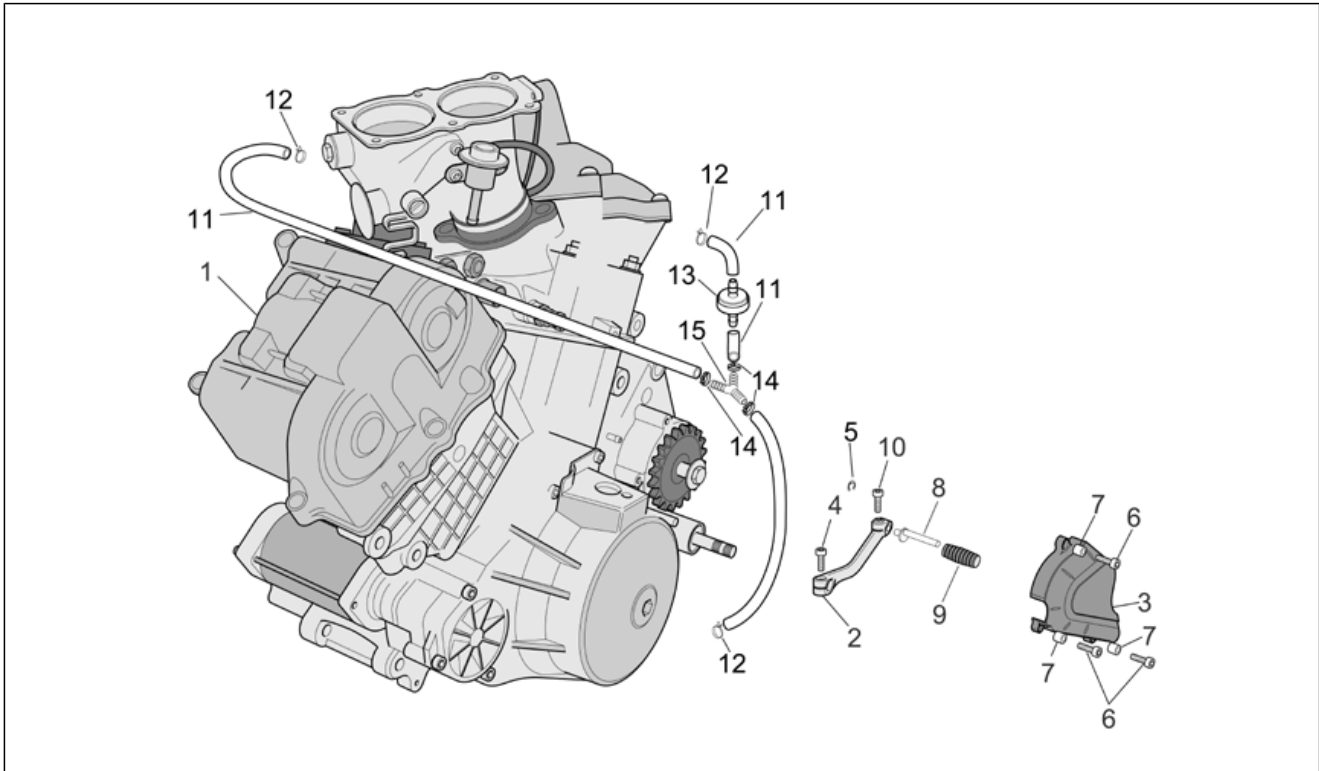

Group	ENGINE
Code	29.39
Description	Engine
Service	1

Pos.	Code	Description	Qty	Variants
1	AP8106875	Engine	1	Year:2005[5] Technical Specifications:Factory "R" RSV Version[FAC]
1	AP8106875	Engine	1	Year:2004[4] Technical Specifications:Factory "R" RSV Version[FAC], RSV Mille "R" Version[R]
1	AP8106875	Engine	1	Year:2005[5] Technical Specifications:RSV Mille "R" Version[R]
1	AP8176049	Engine	1	Technical Specifications:"Nera" Dream RSV Version[DRE]
1	AP8176115	Engine	1	Year:2005[5] Technical Specifications:RSV Mille "R" Version[R]
1	AP8176115	Engine	1	Year:2004[4] Technical Specifications:Factory "R" RSV Version[FAC], RSV Mille "R" Version[R]
1	AP8176115	Engine	1	Year:2005[5] Technical Specifications:RSV Mille "R" Version[R]
1	AP8176115	Engine	1	Year:2005[5] Technical Specifications:Factory "R" RSV Version[FAC]
1	AP8176142	Engine	1	Year:2005[5] Technical Specifications:Factory "R" RSV Version[FAC]
1	AP8176142	Engine	1	Year:2005[5] Technical Specifications:RSV Mille "R" Version[R]
1	AP8176172	Engine	1	Year:2006[6], 2007[7], 2008[8]
2	AP8106874	Gear lever	1	
3	AP8106873	Sprocket cover	1	
4	AP8150137	Hex socket screw	1	Technical Specifications:Factory "R" RSV Version[FAC], RSV Mille "R" Version[R]
4	AP8152425	Screw M6x15	1	Technical Specifications:"Nera" Dream RSV Version[DRE]
5	AP8150462	Circlip d9	1	
6	AP8150044	Hex socket screw M6x20	3	Technical Specifications:Factory "R" RSV Version[FAC], RSV Mille "R" Version[R]
6	AP8152456	Screw	3	Technical Specifications:"Nera" Dream RSV Version[DRE]