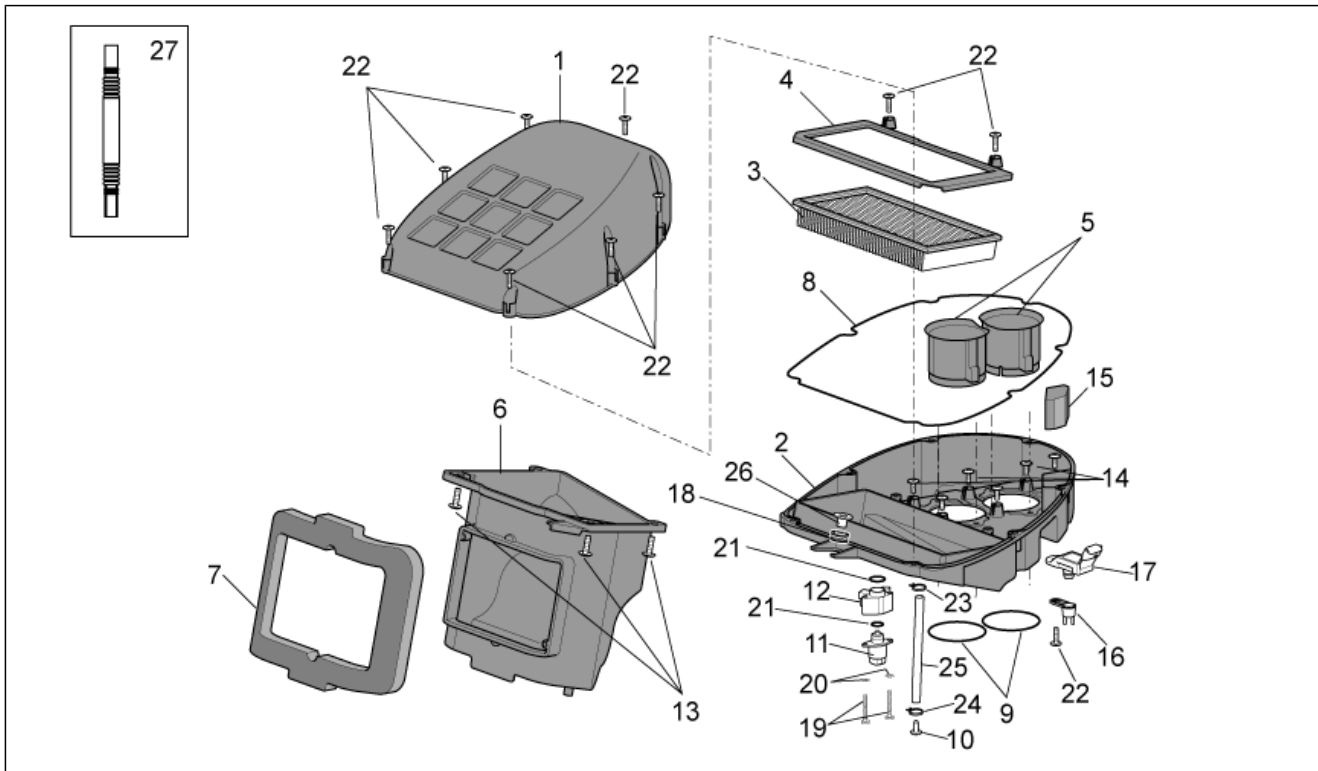

Group	FRAME
Code	28.37
Description	Air box
Service	1

Pos.	Code	Description	Qty	Variants
1	AP8158111	Filter housing cover	1	
2	AP8158112	Filter housing base	1	
3	AP8104329	Air filter	1	
4	AP8104335	Frame	1	
5	AP8176046	Intake opening	2	
6	AP8158119	Intake manifold	1	
7	AP8144456	Gasket	1	
8	AP8120615	Gasket D3	1	
9	AP8144581	O-ring 3231	2	
10	AP8120876	Plug	1	
11	AP8124981	Min.regulation engine	1	
12	AP8149165	Min.adj.valve	1	
13	AP8152329	Phillips screw, SWP M5x20	4	
14	AP8152246	Screw w/ flange M6x16	6	
15	AP8104525	Filter blow-by	1	
16	AP8144551	Joint	1	
17	AP0274055	Pressure sensor	2	
18	AP8120030	Rubber spacer	1	
19	AP8150406	Screw	2	
20	AP8150272	Curved spring washer 5,3x10x0,5	2	
21	AP8220095	O-ring	2	
22	AP8152329	Phillips screw, SWP M5x20	7	
23	AP8101595	Hose clamp D10,1	1	
24	AP8102377	Hose clamp D9,1*	1	
25	AP8144038	Fuel pipe 6x10	1	
26	AP8121023	Headlight adjuster spring	1	
27	AP8144605	pipe	1