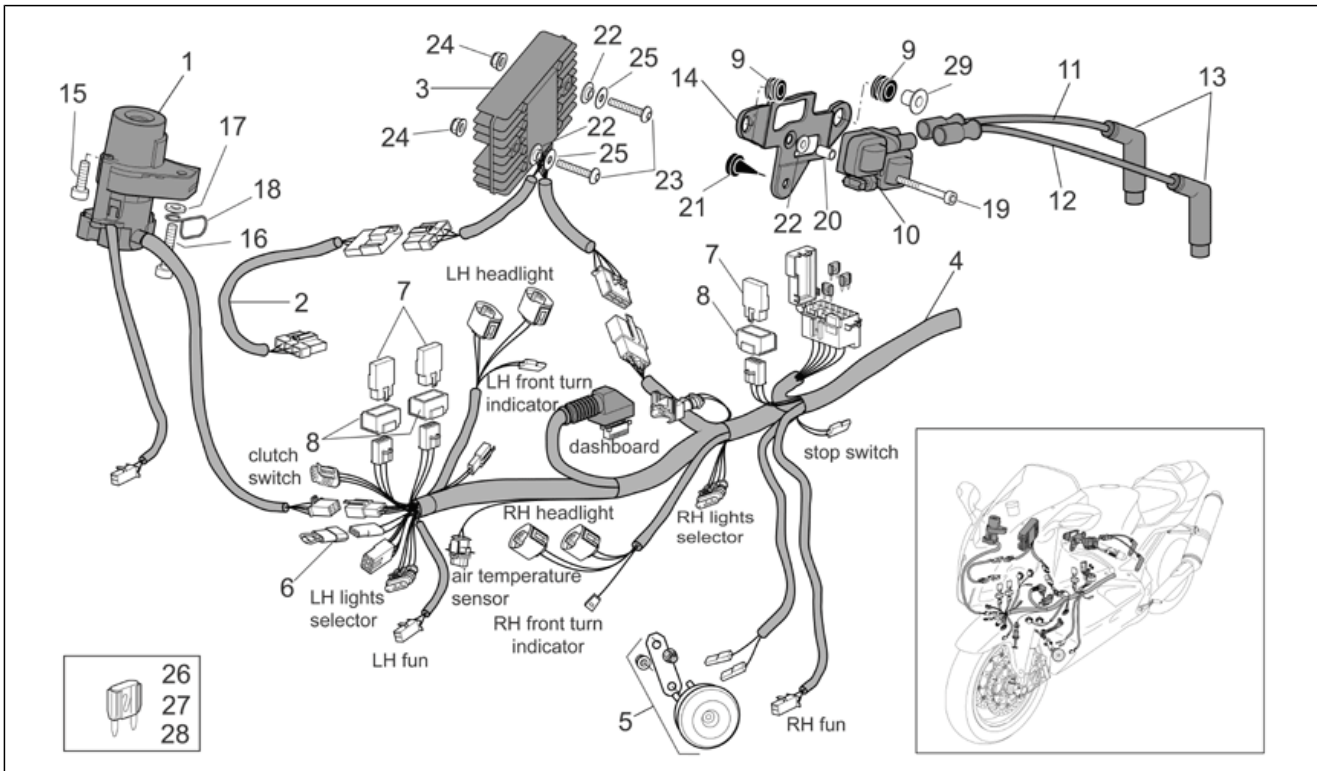

Group	FRAME
Code	28.53
Description	Electrical system I
Service	1

Pos.	Code	Description	Qty	Variants
1	AP8127555	Main switch - steering lock	1	
2	AP8127429	Wiring	1	
3	AP8127144	Voltage regulator	1	
4	AP8127150	Main wiring harness	1	Technical Specifications:"Nera" Dream RSV Version[DRE]
4	AP8127150	Main wiring harness	1	Year:2004[4]
4	AP8127150	Main wiring harness	1	Year:2005[5] Technical Specifications:Factory "R" RSV Version[FAC]
4	AP8127150	Main wiring harness	1	Year:2005[5] Technical Specifications:RSV Mille "R" Version[R]
4	AP8127635	Main wiring harness	1	Year:2005[5] Technical Specifications:RSV Mille "R" Version[R]
4	AP8127635	Main wiring harness	1	Year:2005[5] Technical Specifications:Factory "R" RSV Version[FAC]
4	AP8127635	Main wiring harness	1	Year:2004[4]
4	AP8127635	Main wiring harness	1	Year:2005[5] Technical Specifications:RSV Mille "R" Version[R]
4	AP8127681	Main wiring harness	1	Year:2005[5] Technical Specifications:Factory "R" RSV Version[FAC]
4	AP8127681	Main wiring harness	1	Year:2005[5] Technical Specifications:RSV Mille "R" Version[R]
4	AP8127681	Main wiring harness	1	Year:2006[6], 2007[7], 2008[8]
5	AP8127391	Horn	1	
6	AP8212588	Diode	1	
7	AP8224462	Relay 12V/30A	3	
8	AP8220283	Rubber spacer *	3	
9	AP8120030	Rubber spacer	2	
10	AP0266070	HT coil	1	
11	AP0266145	HT wire	1	
12	AP0266140	HT wire	1	
13	AP0265246	Int.sparkplug cap	2