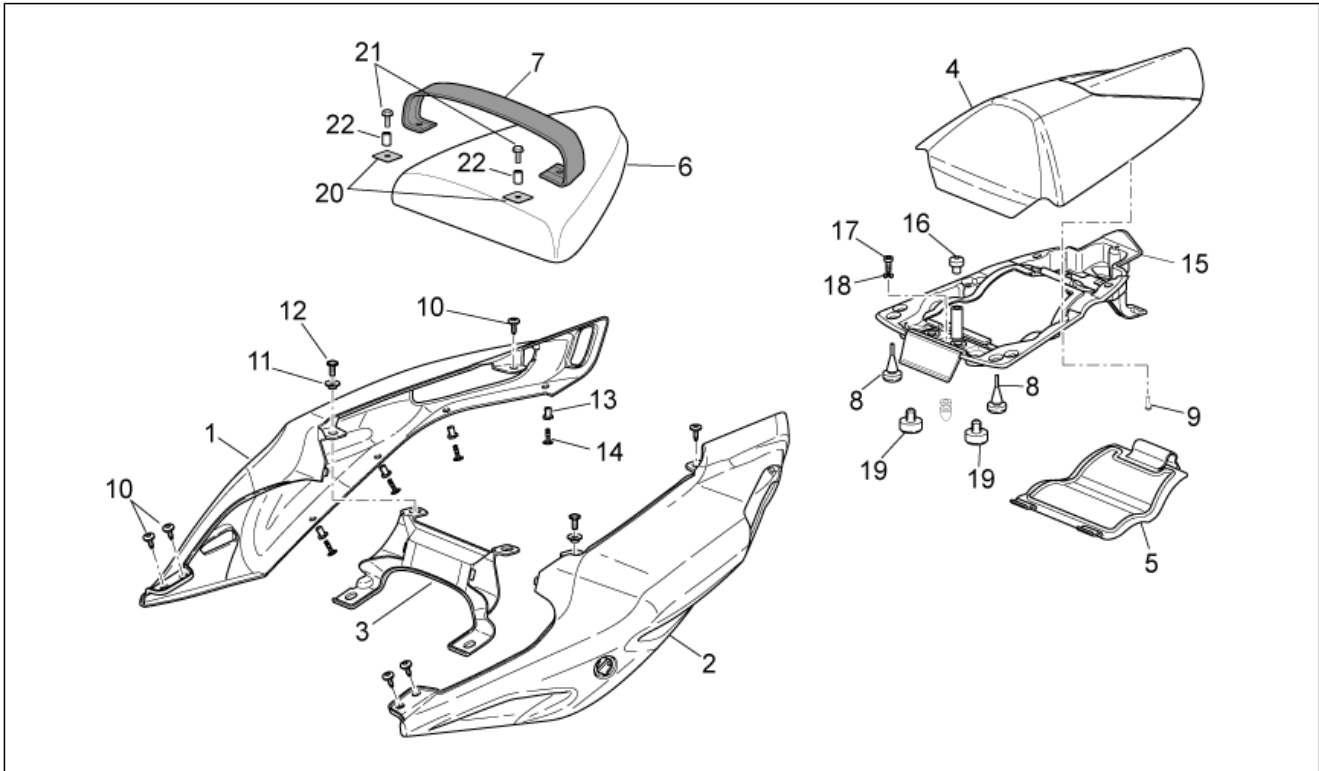

Group	FRAME
Code	28.26
Description	Rear body - Rear fairing II
Service	1

Pos.	Code	Description	Qty	Variants
				Technical Specifications:With decals applied[D], RSV Mille "R" Version[R]
2	AP8179435	LH rear fairing, black	1	Year:2006[6] Vehicle colour:Aprilia black 2005-2006[a.blk] Technical Specifications:With decals applied[D], Factory "R" RSV Version[FAC], RSV Mille "R" Version[R]
2	AP8179456	LH rear fairing, grey	1	Year:2006[6] Vehicle colour:Fluo Red 2005-2006[r.fluo] Technical Specifications:With decals applied[D], RSV Mille "R" Version[R]
2	AP8179466	LH rear fairing, white	1	Year:2006[6] Vehicle colour:Aprilia White 2006 (s.t.15178)[white] Technical Specifications:With decals applied[D], RSV Mille "R" Version[R]
2	AP8184323	LH rear fairing, black	1	Year:2007[7], 2008[8] Vehicle colour:Aprilia Black 2007 (s.t.853153)[black], Aprilia Black 2008 (s.t.859822)[black08], Dark Lion 2007 (s.t.853378)[dark] Technical Specifications:With decals applied[D], Factory "R" RSV Version[FAC], RSV Mille "R" Version[R]
2	AP8184338	LH rear fairing, grey	1	Year:2007[7], 2008[8] Vehicle colour:Platinum Grey 2007 (s.t.853154)[grey] Technical Specifications:With decals applied[D], RSV Mille "R" Version[R]
2	AP8184359	LH rear fairing, red	1	Year:2007[7] Vehicle colour:Bol D'or 2007 (s.t.853155)[bol dor] Technical Specifications:With decals applied[D], RSV Mille "R" Version[R]
2	AP8184404	LH rear fairing, white	1	Year:2007[7] Vehicle colour:Red Lion 2007 (s.t.853379)[red] Technical Specifications:With decals applied[D], Factory "R" RSV Version[FAC]
2	AP8184687	LH rear fairing, blue	1	Year:2008[8] Vehicle colour:Planet Blue 2008 (s.t.860005)[blu]