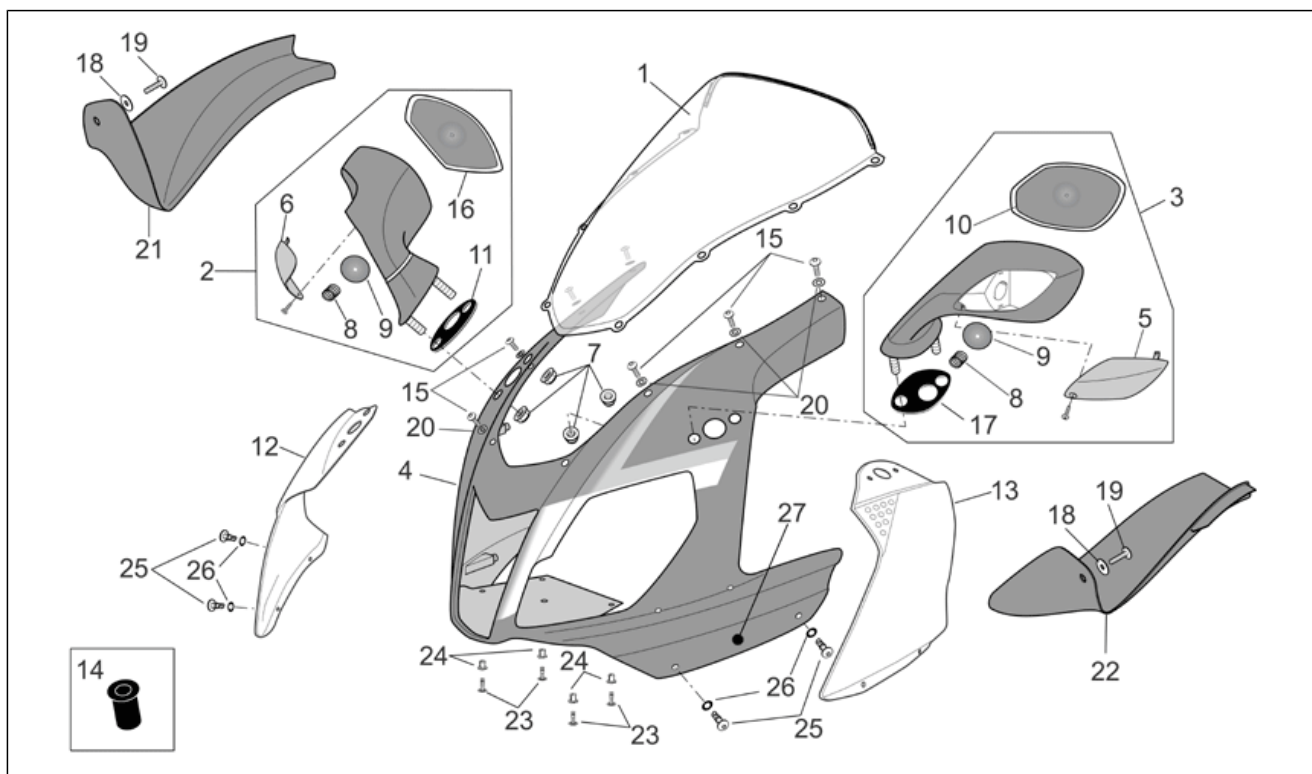

Group	FRAME
Code	28.17
Description	Front body - Front fairing
Service	1

Pos.	Code	Description	Qty	Variants
4	AP8179273	Front fairing, grey	1	Year:2006[6] Technical Specifications:With decals applied[D], Factory "R" RSV Version[FAC], RSV Mille "R" Version[R]
4	AP8184317	Front fairing, black	1	Year:2007[7], 2008[8] Vehicle colour:Aprilia Black 2007 (s.t.853153)[black], Aprilia Black 2008 (s.t.859822)[black08] Technical Specifications:RSV Mille "R" Version[R]
4	AP8184334	Front fairing, grey	1	Year:2007[7], 2008[8] Vehicle colour:Platinum Grey 2007 (s.t.853154)[grey] Technical Specifications:RSV Mille "R" Version[R]
4	AP8184351	Front fairing v.lilla	1	Year:2007[7] Vehicle colour:Bol D'or 2007 (s.t.853155)[bol dor] Technical Specifications:RSV Mille "R" Version[R]
4	AP8184385	Front fairing, black	1	Year:2007[7], 2008[8] Vehicle colour:Dark Lion 2007 (s.t.853378)[dark] Technical Specifications:Factory "R" RSV Version[FAC]
4	AP8184400	Front fairing, black/white	1	Year:2007[7] Vehicle colour:Red Lion 2007 (s.t.853379)[red] Technical Specifications:Factory "R" RSV Version[FAC]
4	AP8184680	Front fairing, blue	1	Year:2008[8] Vehicle colour:Planet Blue 2008 (s.t.860005)[blu] Technical Specifications:RSV Mille "R" Version[R]
4	AP8184700	Front fairing, white	1	Year:2008[8] Vehicle colour:Ice White 2008 (s.t.860006)[ice] Technical Specifications:With decals applied[D], RSV Mille "R" Version[R]
5	AP8104759	LH orange lens	1	Year:2005[5] Country:Australia[AA], B, GR, E, F, I, NL[EU], Japan[JJ], Mexico[ME], Great Britain[UK]
5	AP8104759	LH orange lens	1	Year:2005[5] Country:Australia[AA], B, GR, E, F, I, NL[EU], Japan[JJ], Mexico[ME], Great Britain[UK]
5	AP8104759	LH orange lens	1	Year:2005[5], 2006[6], 2007[7], 2008[8] Country:Canadian[CN], United States of America[USA]