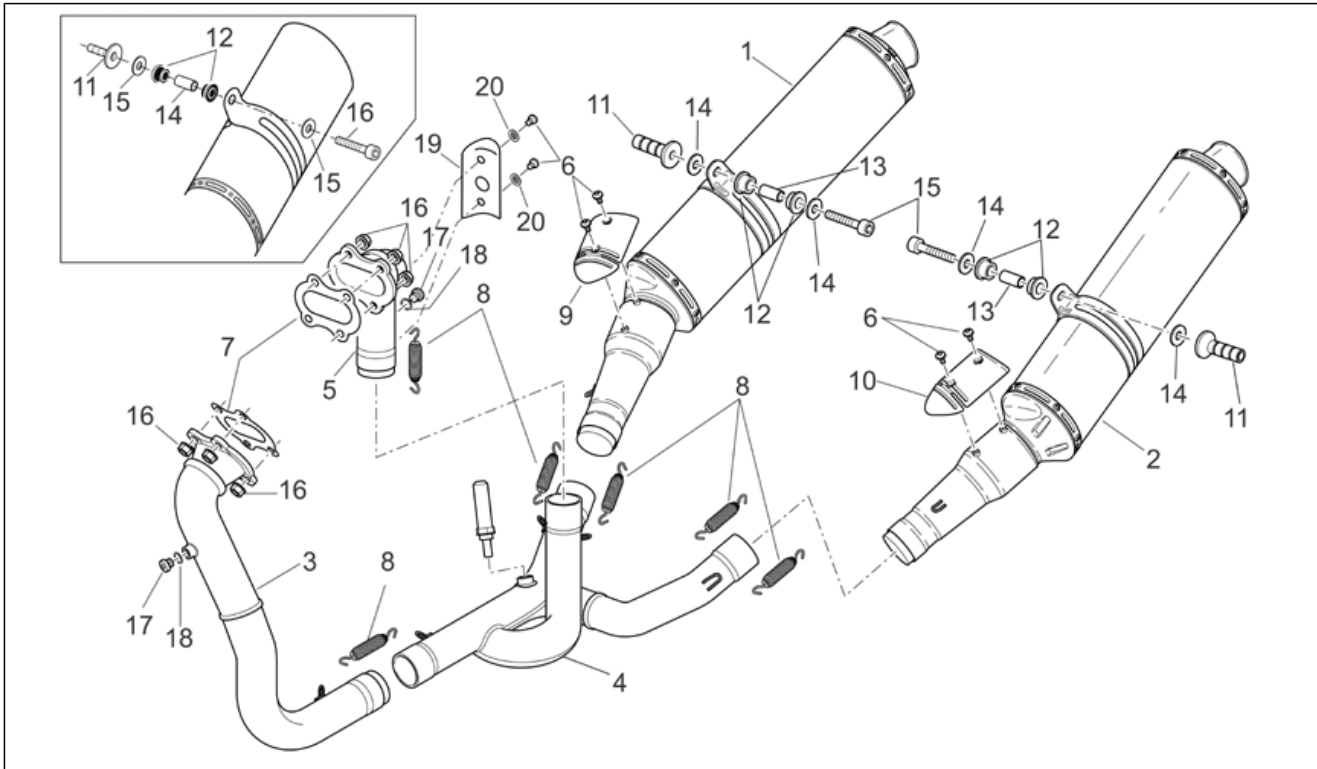

Group	FRAME
Code	28.40
Description	Exhaust pipe
Service	1

Pos.	Code	Description	Qty	Variants
1	852621	RH silencer, polished	1	Year:2007[7], 2008[8]
1	AP8119654	RH silencer	1	Year:2004[4] Technical Specifications:"Nera" Dream RSV Version[DRE]
1	AP8119716	RH silencer	1	Year:2004[4], 2005[5] Technical Specifications:Factory "R" RSV Version[FAC], RSV Mille "R" Version[R]
1	AP8119837	RH silencer, polished	1	Year:2006[6]
2	852622	LH silencer, polished	1	Year:2007[7], 2008[8]
2	AP8119655	LH silencer	1	Year:2004[4] Technical Specifications:"Nera" Dream RSV Version[DRE]
2	AP8119717	LH silencer	1	Year:2004[4], 2005[5] Technical Specifications:Factory "R" RSV Version[FAC], RSV Mille "R" Version[R]
2	AP8119838	LH silencer, polished	1	Year:2006[6]
3	AP8119651	Front. Exhaust pipe	1	
4	AP8119648	Central exhaust manifold	1	Year:2004[4], 2005[5]
4	AP8119877	Central exhaust manifold	1	Year:2006[6], 2007[7], 2008[8]
5	AP8119650	Rear exhaust pipe	1	Year:2004[4], 2005[5]
5	AP8119878	Rear exhaust pipe	1	Year:2006[6], 2007[7], 2008[8]
6	AP8150505	Hex socket screw m4x6 inox	6	
7	AP8119708	Exhaust pipe gasket	2	
8	AP8121170	Spring	6	
9	AP8127773	Silencer dx protection	1	Year:2006[6], 2007[7], 2008[8]
9	AP8158123	Silencer dx protection	1	Year:2004[4], 2005[5]
10	AP8127774	Silencer sx protection	1	Year:2006[6], 2007[7], 2008[8]
10	AP8158460	Silencer sx protection	1	Year:2004[4], 2005[5]
11	AP8158984	Silencer protection	2	
12	AP8144558	Rubber spacer	4	
13	AP8121199	Bush	2	Year:2004[4], 2005[5]