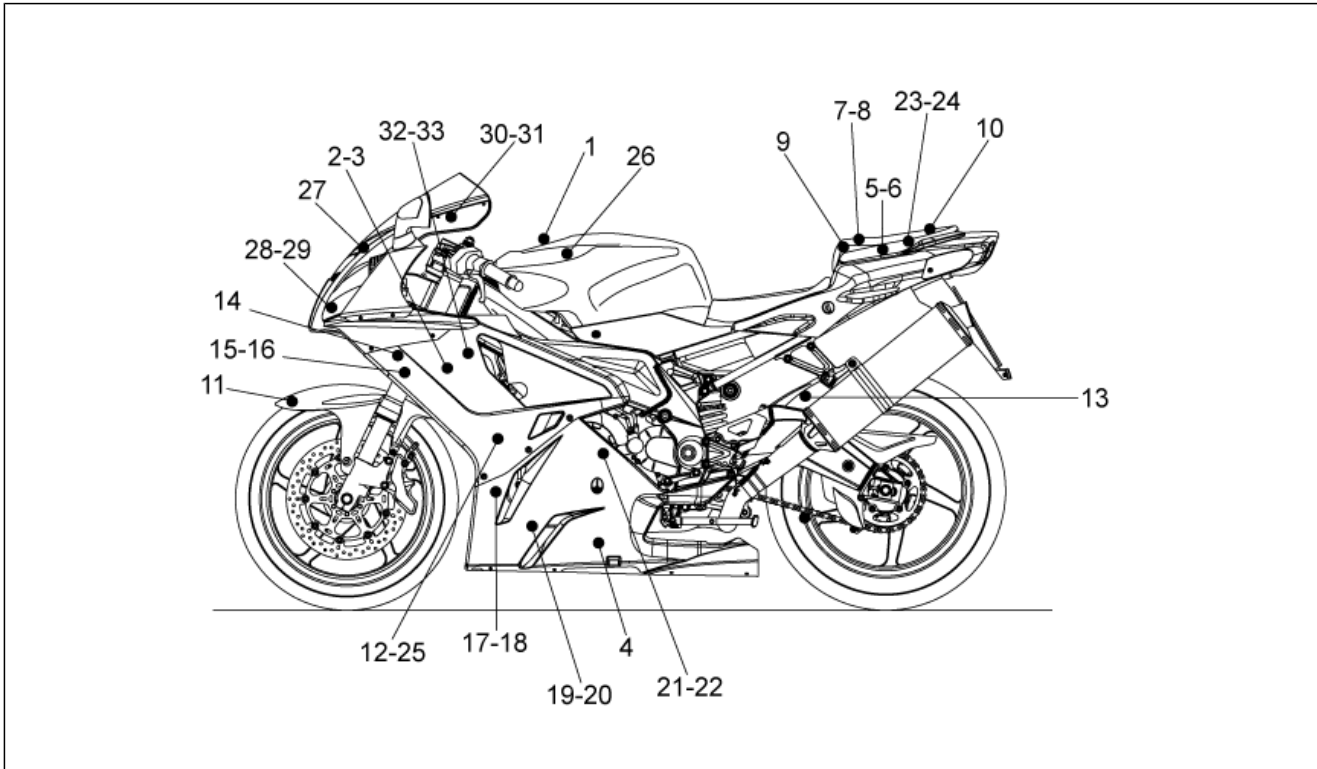

Group	FRAME
Code	28.77
Description	Decal My 07
Service	1

Pos.	Code	Description	Qty	Variants
4	853186	RH lower fairing decal Aprilia	1	Year:2007[7] Vehicle colour:Red Lion 2007 (s.t.853379)[red] Technical Specifications:Factory "R" RSV Version[FAC]
4	853187	LH Lowerr fairing decal Aprilia	1	Year:2007[7] Vehicle colour:Red Lion 2007 (s.t.853379)[red] Technical Specifications:Factory "R" RSV Version[FAC]
4	853187	LH Lowerr fairing decal Aprilia	1	Year:2007[7], 2008[8] Vehicle colour:Aprilia black 2005-2006[a.blk], Aprilia Black 2008 (s.t.859822)[black08], Platinum Grey 2007 (s.t.853154)[grey] Technical Specifications:RSV Mille "R" Version[R]
4	853460	RH lower fairing decal Aprilia	1	Year:2007[7], 2008[8] Vehicle colour:Dark Lion 2007 (s.t.853378)[dark] Technical Specifications:Factory "R" RSV Version[FAC]
4	853461	LH Lowerr fairing decal Aprilia	1	Year:2007[7], 2008[8] Vehicle colour:Dark Lion 2007 (s.t.853378)[dark] Technical Specifications:Factory "R" RSV Version[FAC]
4	860079	RH lower fairing decal	1	Year:2008[8] Vehicle colour:Planet Blue 2008 (s.t.860005)[blu] Technical Specifications:RSV Mille "R" Version[R]
4	860080	LH Lowerr fairing decal	1	Year:2008[8] Vehicle colour:Planet Blue 2008 (s.t.860005)[blu] Technical Specifications:RSV Mille "R" Version[R]
4	860094	RH lower fairing decal	1	Year:2008[8] Vehicle colour:Ice White 2008 (s.t.860006)[ice] Technical Specifications:RSV Mille "R" Version[R]
4	860095	LH Lowerr fairing decal	1	Year:2008[8] Vehicle colour:Ice White 2008 (s.t.860006)[ice] Technical Specifications:RSV Mille "R" Version[R]
5	853188	RH rear fairing dec. RSV	1	Year:2007[7], 2008[8] Vehicle colour:Aprilia Black 2007 (s.t.853153)[black], Aprilia Black 2008 (s.t.859822)[black08] Technical Specifications:RSV Mille "R" Version[R]
5	853188	RH rear fairing dec. RSV	1	Year:2007[7], 2008[8]