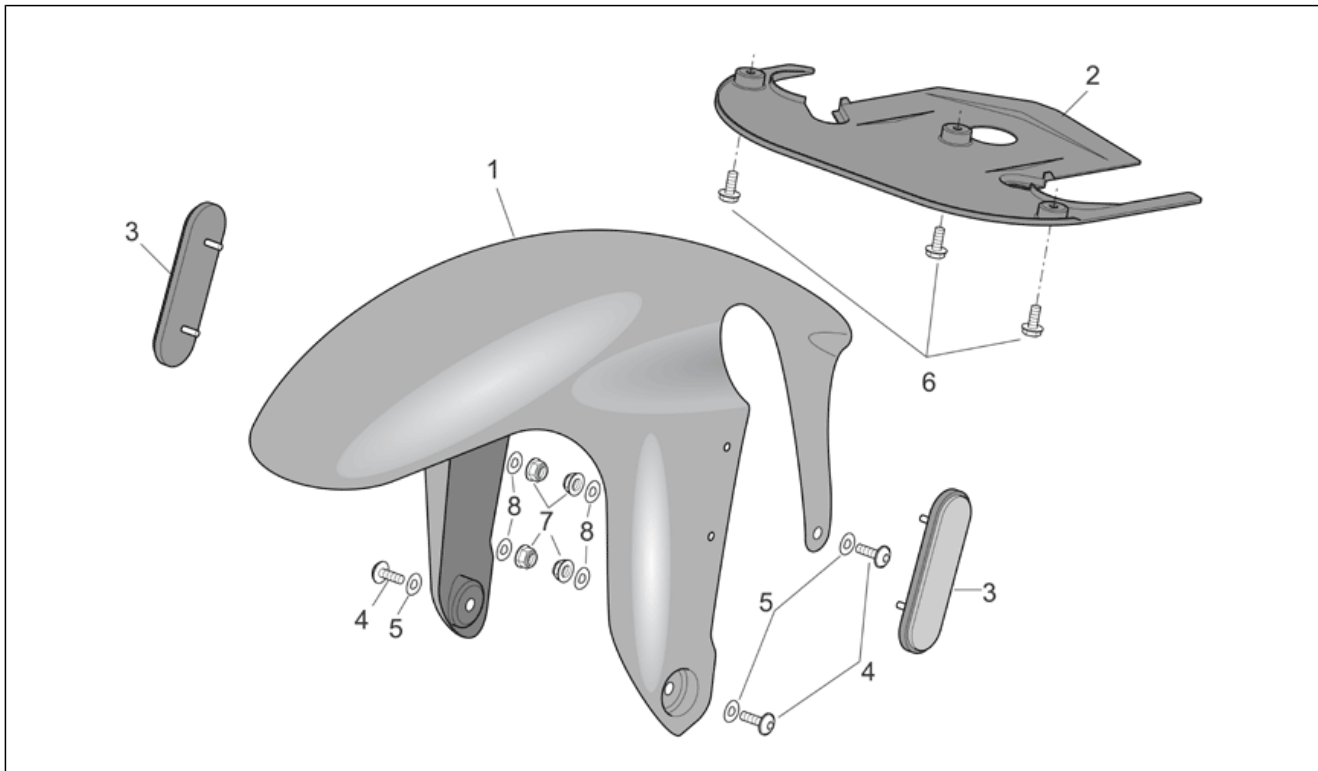

Group	FRAME
Code	28.19
Description	Front body - Front mudguard
Service	1

Pos.	Code	Description	Qty	Variants
				Country:Australia[AA], B, GR, E, F, I, NL[EU], Japan[JJ], Mexico[ME], Great Britain[UK] Technical Specifications:RSV Mille "R" Version[R]
1	AP8156182	Front mudguard, black	1	Year:2005[5] Country:Canadian[CN], United States of America[USA] Technical Specifications:RSV Mille "R" Version[R]
1	AP8156186	Front mudguard, carb.	1	Year:2005[5] Country:Canadian[CN], United States of America[USA] Technical Specifications:Factory "R" RSV Version[FAC]
1	AP8156186	Front mudguard, carb.	1	Year:2005[5] Country:Canadian[CN], United States of America[USA] Technical Specifications:Factory "R" RSV Version[FAC]
1	AP8156186	Front mudguard, carb.	1	Year:2006[6], 2007[7], 2008[8] Country:Canadian[CN], United States of America[USA] Technical Specifications:Factory "R" RSV Version[FAC]
1	AP8156234	Front mudguard, black	1	Year:2006[6] Vehicle colour:Aprilia black 2005-2006[a.blk] Country:Australia[AA], B, GR, E, F, I, NL[EU], Japan[JJ], Mexico[ME], Great Britain[UK] Technical Specifications:With decals applied[D], RSV Mille "R" Version[R]
1	AP8156243	Front mudguard, red	1	Year:2006[6] Vehicle colour:Fluo Red 2005-2006[r.fluo] Country:Australia[AA], B, GR, E, F, I, NL[EU], Japan[JJ], Mexico[ME], Great Britain[UK] Technical Specifications:With decals applied[D], RSV Mille "R" Version[R]
1	AP8156244	Front mudguard, red	1	Year:2006[6] Vehicle colour:Fluo Red 2005-2006[r.fluo] Country:Canadian[CN], United States of America[USA] Technical Specifications:With decals applied[D], RSV Mille "R" Version[R]
1	AP8156245	Front mudguard, black	1	Year:2006[6] Vehicle colour:Aprilia White 2006 (s.t.15178)[white]