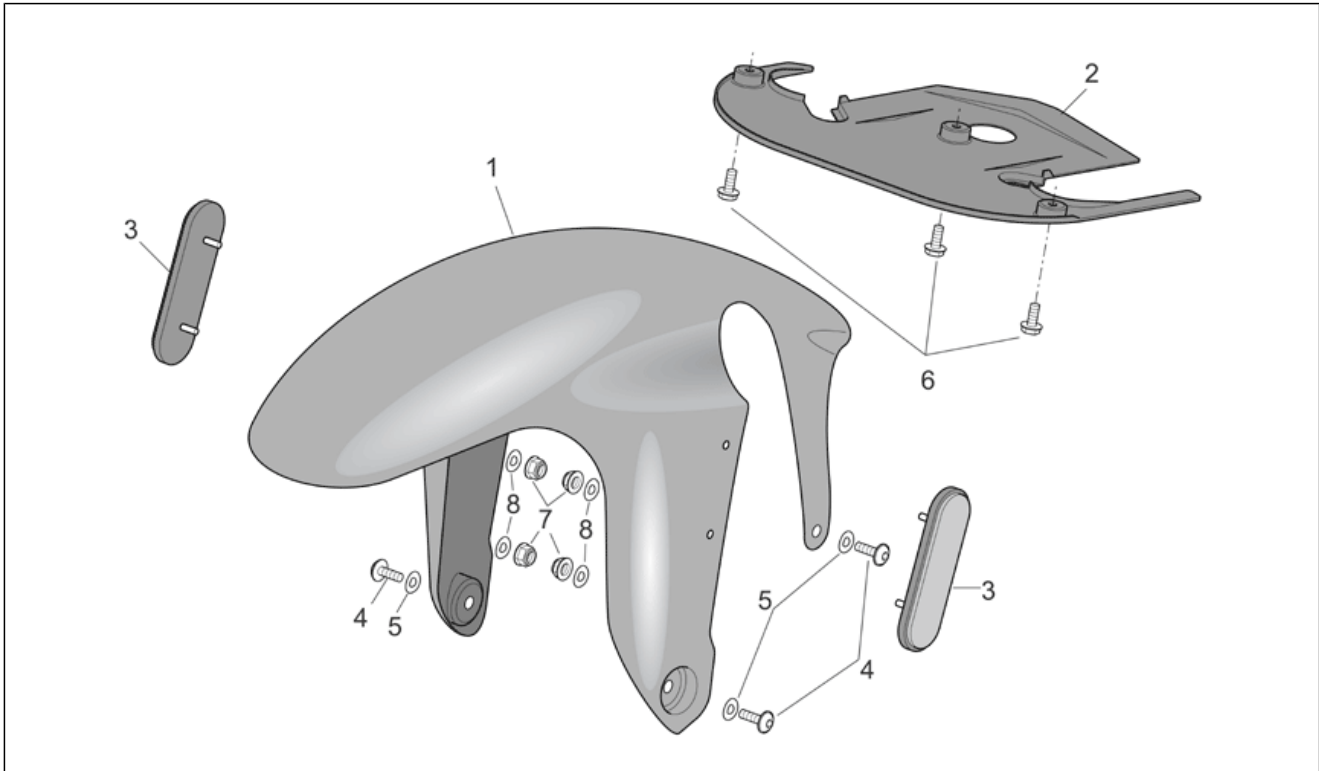

Group	FRAME
Code	28.19
Description	Front body - Front mudguard
Service	1

Pos.	Code	Description	Qty	Variants
				Technical Specifications:Factory "R" RSV Version[FAC]
1	AP8156041	Front mudguard, carb.	1	Year:2004[4] Country:Canadian[CN], United States of America[USA] Technical Specifications:"Nera" Dream RSV Version[DRE]
1	AP8156075	Front mudguard, grey	1	Year:2004[4] Vehicle colour:Lead grey 2004[g] Country:Canadian[CN], United States of America[USA] Technical Specifications:RSV Mille "R" Version[R]
1	AP8156093	Front mudguard, red	1	Year:2004[4] Vehicle colour:Fluo Red 2004[r] Country:Australia[AA], B, GR, E, F, I, NL[EU], Japan[JJ], Mexico[ME], Great Britain[UK] Technical Specifications:RSV Mille "R" Version[R]
1	AP8156094	Front mudguard, red	1	Year:2004[4] Vehicle colour:Fluo Red 2004[r] Country:Canadian[CN], United States of America[USA] Technical Specifications:RSV Mille "R" Version[R]
1	AP8156164	Front mudguard, carb.	1	Year:2004[4] Country:Australia[AA], B, GR, E, F, I, NL[EU], Japan[JJ], Mexico[ME], Great Britain[UK] Technical Specifications:Factory "R" RSV Version[FAC]
1	AP8156164	Front mudguard, carb.	1	Year:2006[6], 2007[7] Country:Australia[AA], B, GR, E, F, I, NL[EU], Japan[JJ], Mexico[ME], Great Britain[UK] Technical Specifications:Factory "R" RSV Version[FAC]
1	AP8156164	Front mudguard, carb.	1	Year:2005[5] Country:Australia[AA], B, GR, E, F, I, NL[EU], Japan[JJ], Mexico[ME], Great Britain[UK] Technical Specifications:Factory "R" RSV Version[FAC]
1	AP8156164	Front mudguard, carb.	1	Year:2005[5] Country:Australia[AA], B, GR, E, F, I, NL[EU], Japan[JJ], Mexico[ME], Great Britain[UK] Technical Specifications:Factory "R" RSV Version[FAC]
1	AP8156176	Front mudguard, black	1	Year:2005[5]