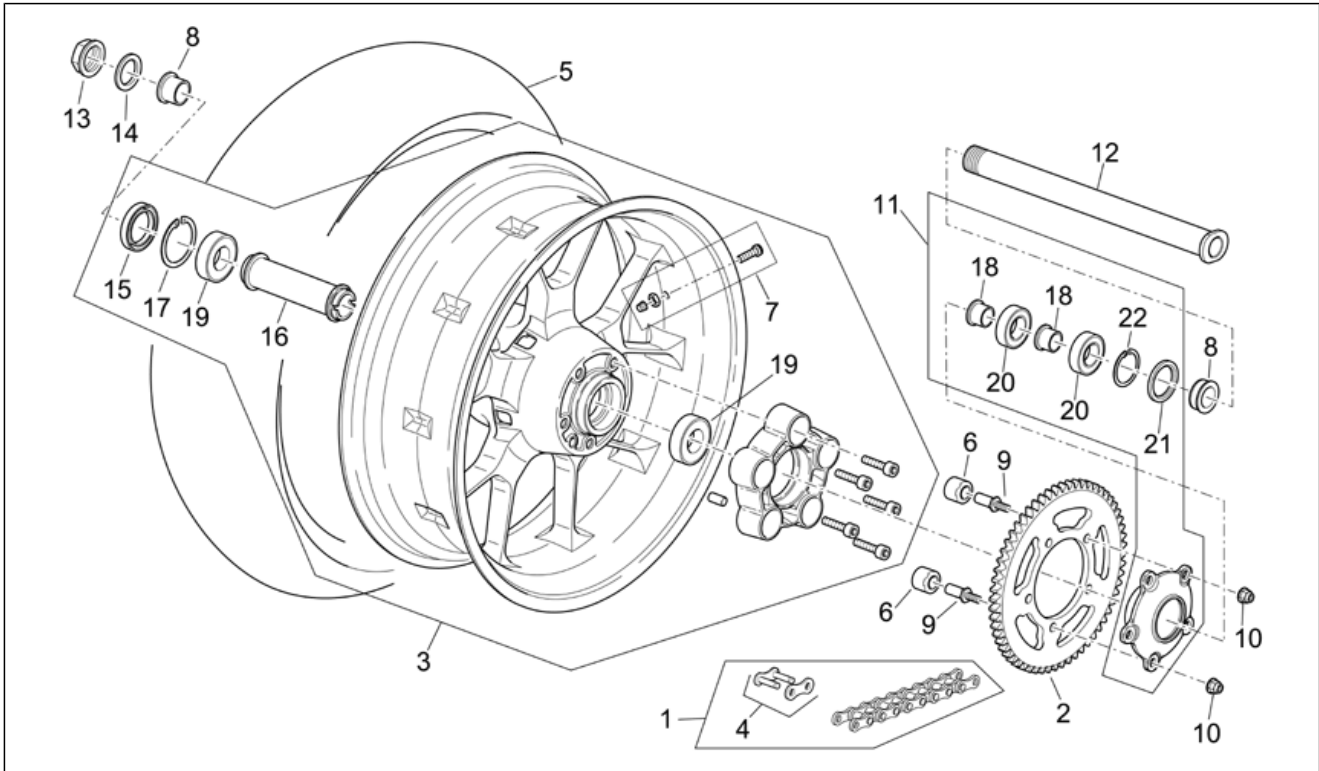

Group	FRAME
Code	28.48
Description	Rear wheel Factory - Dream II
Service	1

Pos.	Code	Description	Qty	Variants
1	AP8107146	Chain cpl conn.link	1	Year:2006[6] Technical Specifications:RSV Mille "R" Version[R]
2	AP8107145	Chain ring	1	Year:2006[6] Technical Specifications:RSV Mille "R" Version[R]
3	AP8128191	Rear wheel, cpl.blue	1	Year:2006[6] Technical Specifications:RSV Mille "R" Version[R], ZNL sign[zn]
4	AP8107150	Connecting link	1	Year:2006[6] Technical Specifications:RSV Mille "R" Version[R]
5	0000000	Tyre	1	Year:2006[6] Technical Specifications:RSV Mille "R" Version[R]
6	AP8125731	Flexible coupling rubber	5	Year:2006[6] Technical Specifications:RSV Mille "R" Version[R]
7	AP8101744	Tubeless tyre valve	1	Year:2006[6] Technical Specifications:RSV Mille "R" Version[R]
8	AP8121225	Rear wheel spacer	2	Year:2006[6] Technical Specifications:RSV Mille "R" Version[R]
9	B045033	Pin	5	Year:2006[6] Technical Specifications:RSV Mille "R" Version[R]
10	AP8150436	Low self-locking nut	5	Year:2006[6] Technical Specifications:RSV Mille "R" Version[R]
11	AP8125730	Crown holder cpl.	1	Year:2006[6] Technical Specifications:RSV Mille "R" Version[R]
12	AP8125831	Rear wheel spindle	1	Year:2006[6] Technical Specifications:RSV Mille "R" Version[R]
13	AP8152324	Wheel spindle nut M25x1,5	1	Year:2006[6] Technical Specifications:RSV Mille "R" Version[R]
14	AP8152323	Washer 25,2x36x1	1	Year:2006[6] Technical Specifications:RSV Mille "R" Version[R]
15	AP8125786	Gasket ring 38x52x7	1	Year:2006[6] Technical Specifications:RSV Mille "R" Version[R]
16	AP8128170	Internal spacer	1	Year:2006[6]