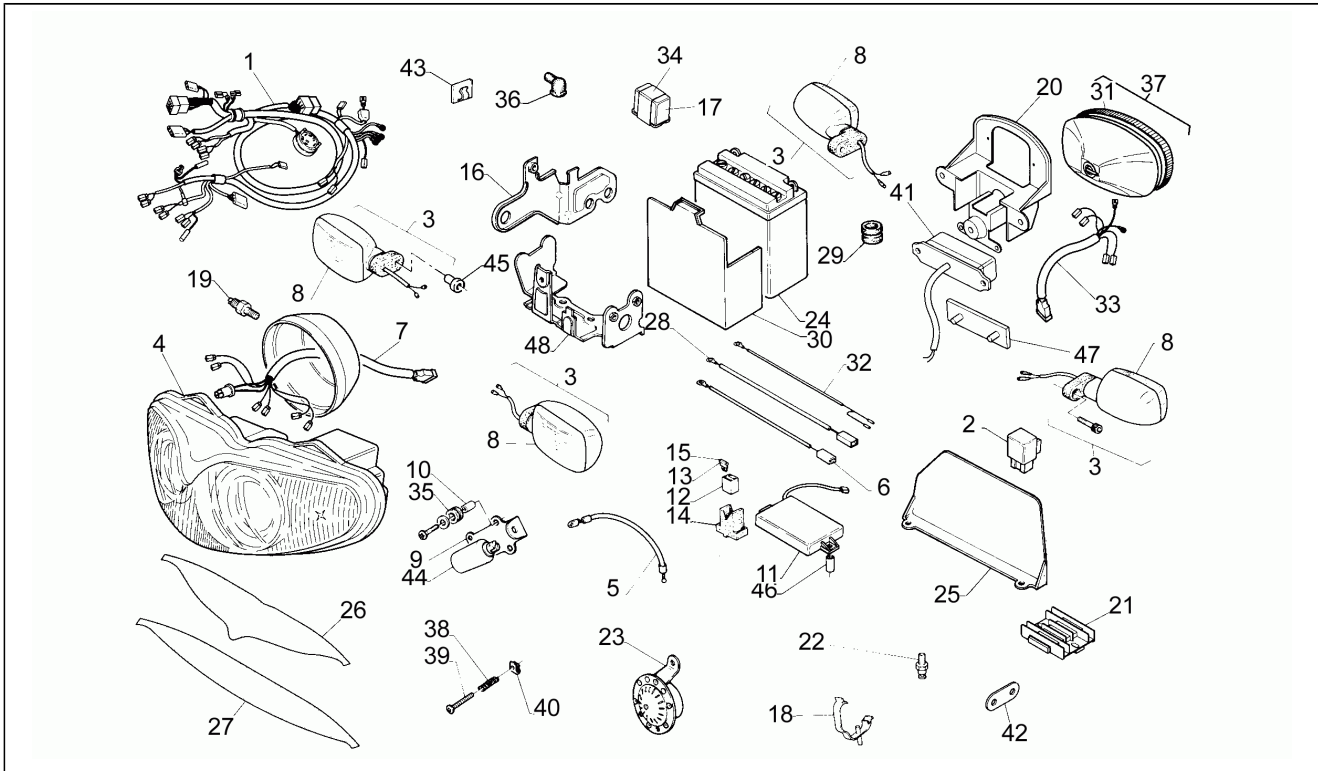

Assembly	Frame
Code	14
Description	Electrical system
Revision	1

Pos.	Code	Description	Q.ty	Variants
27	AP8137647	Lower light guard decal	1	
28	AP8212146	Ground-battery lead	1	
29	AP8112599	Rubber spacer *	1	
30	AP8131256	Battery holder	1	
31	AP8212679	Taillight lens	1	
32	AP8112460	Relay-motor cable	1	
33	AP8124141	Taillight wiring harness.	1	
34	AP8220201	Rubber spacer *	1	
35	AP8120405	Rubber spacer *	2	
36	AP8120218	Terminal cap	1	
37	AP8124006	Taillight	1	
38	AP8121798	Coil compress. spring *	1	
39	AP8221035	Screw M4x78*	1	
40	AP8102714	Screw clip D4,2	5	
41	AP8212702	Number-plate light	1	
42	AP8134348	Coil support plate	1	
43	AP8120721	Black adh.cable guide	1	
44	AP8112567	Rave cont.solenoid	1	
45	AP8121795	T bush *	4	
46	AP8220185	Dashboard bush	1	
47	AP8112916	Rear reflector	1	
48	AP8135448	Battery holder supp. plate	1