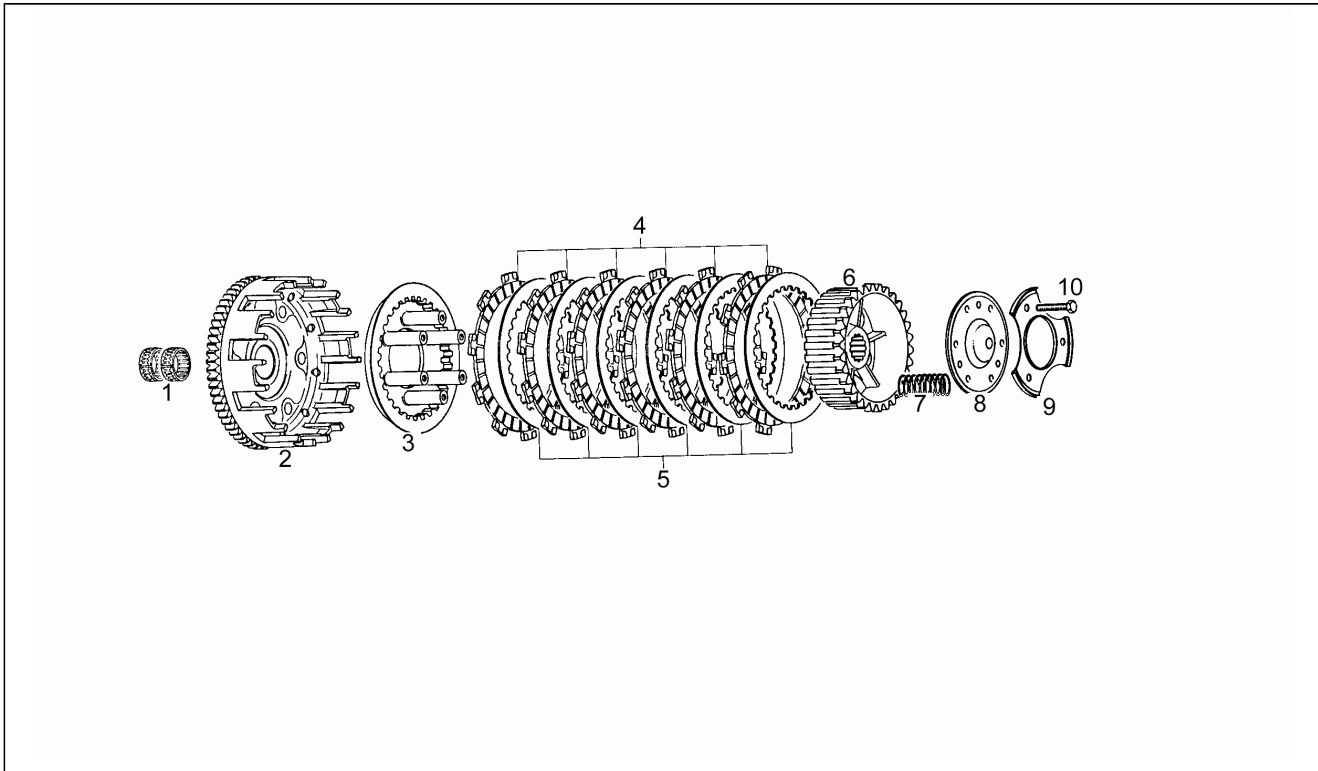

Assembly	Engine
Code	7
Description	Clutch
Revision	1

Pos.	Code	Description	Q.ty	Variants
1	AP0232742	Roller cage 21x25x10	2	
2	AP0295401	Primary transm.	1	
2	AP0295406	Primary transm.	1	
3	AP0259570	Springholder plate	1	
4	AP0259053	Lined clutch disc 3,1 MM	6	
5	AP0259557	Clutch disc 1 MM	6	
6	AP0259470	Clutch hub	1	
7	AP0239625	Clutch spring 34,1 MM	6	
8	AP0259165	Pressure plate cpl.	1	
9	AP0259420	Springs plate guide	1	
10	AP0241770	Hex screw M5x25	6