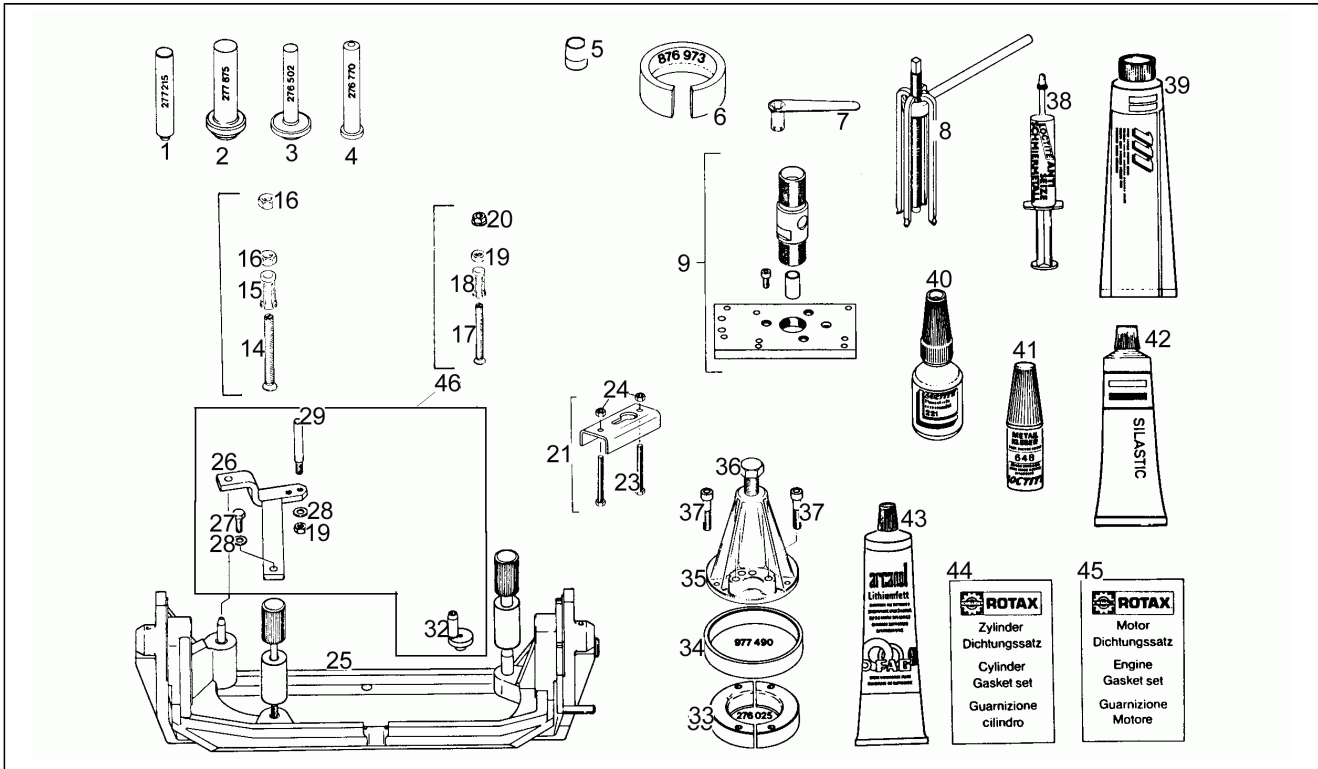

Assembly	Engine
Code	2
Description	Special tools
Revision	1

Pos.	Code	Description	Q.ty	Variants
36	AP0940755	Hex screw M16x145	1	
37	AP0840681	Hex socket screw M8x40	4	
38	AP0297434	Loctite Anti Seize 50ml.15378	1	
39	AP0897161	Molykote 111 100gr.	1	
40	AP0899785	Loctite (violet) 221 10cc.	1	
41	AP0899788	Loctite (green) 648 5gr.	1	
42	AP0297385	Silastic 732RTV 100gr.	1	
43	AP0897330	Lithium-Base grease 250gr.	1	
44	AP0293318	Cylinder set gasket	1	
45	AP0293314	Engine set gasket	1	
46	AP0277107	Tool kit	1