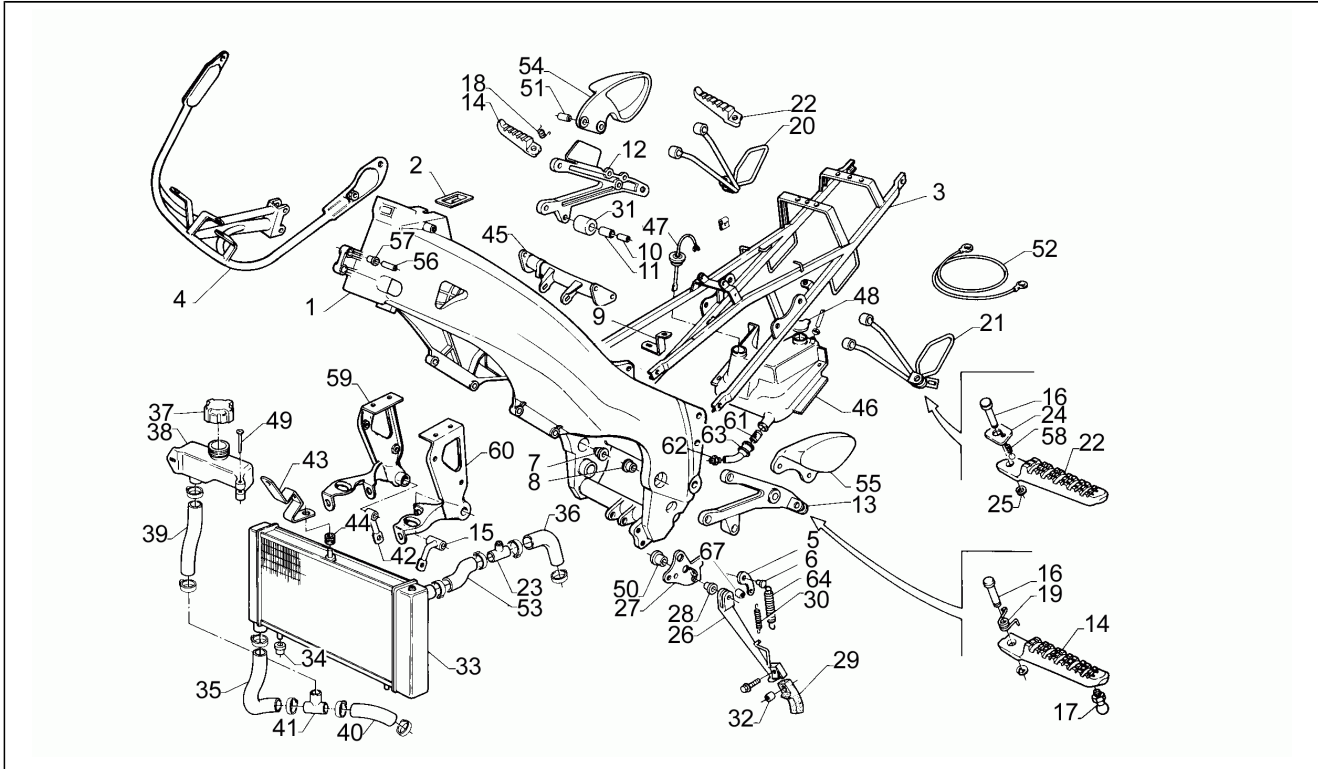

Assembly	Frame
Code	18
Description	Frame
Revision	1

Pos.	Code	Description	Q.ty	Variants
29	AP8120502	Rubber stand	1	
30	AP8121695	Coil pull spring *	1	
31	AP8120569	Chain tensioner roller	1	
32	AP8221017	Spacer *	1	
33	AP8102253	Water cooler	1	
33	AP8102704	Water cooler	1	
34	AP8120275	Silent-block *	2	
35	AP8120790	Tee union	1	
36	AP8102118	Head tube union	1	
37	AP8101912	Rad cap no vent	1	
38	AP8101910	Expansion tank	1	
39	AP8120787	Expansion tank hose	1	
40	AP8120946	Pump connection hose	1	
41	AP8101916	Tee union D20	1	
42	AP8135786	RH engine support	1	
43	AP8135403	Water cooler upper support	1	
44	AP8120030	Rubber spacer *	1	
45	AP8135718	Frame front fix. plate	1	
46	AP8131606	Oil tank	1	
47	AP8201192	Oil reserve indicator	1	
48	AP8220154	Oil filler cap	1	
49	AP8101924	Drilled crow.head rivet	1	
50	AP8120508	T bush *	1	
51	AP8121728	T bush *	1	
52	AP8102502	Helmet lock cable	1	
53	AP8120786	Water cooler hose union	1	
54	AP8134250	RH front footrest guard, grey	1	
55	AP8134261	LH front footrest guard, grey	1