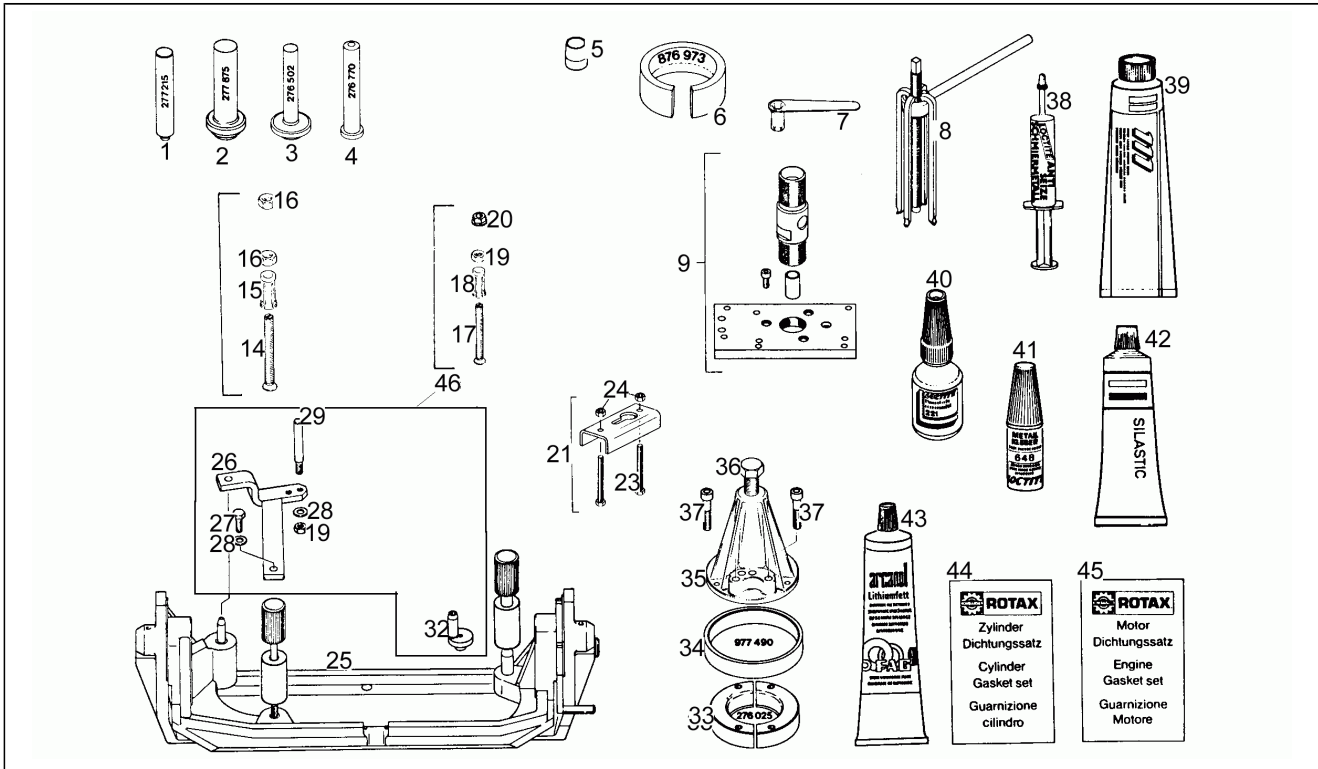

Assembly	Engine
Code	2
Description	Special tools
Revision	1

Pos.	Code	Description	Q.ty	Variants
1	AP0277215	Insertion jig	1	
2	AP0277875	Insertion jig assy.	1	
3	AP0276502	Insertion jig assy.	1	
4	AP0276770	Insertion jig assy.	1	
5	AP0277970	Spring guide bush	1	
6	AP0876973	Piston ring spanner 54 MM	1	
7	AP0276040	Clutch key 11 MM	1	
8	AP0277180	Bearing extractor kit	1	
9	AP0277455	Puller plate	1	
14	AP0276380	Threaded pin M10	1	
15	AP0276370	Bush	1	
16	AP0242091	Nut M10	2	
17	AP0276382	Threaded pin	1	
18	AP0276372	Bush	1	
19	AP0242206	Nut M8	2	
20	AP0242700	Nut M8	1	
21	AP0277445	Exhaust valve puller cpl.	1	
23	AP0240860	Hex screw M6x60	2	
24	AP0242211	Nut M6	2	
25	AP0277917	Engine support cpl.	1	
26	AP0277100	Adapter cpl	1	
27	AP0940590	Hex screw M8x20	1	
28	AP0250311	Washer 8,4	2	
29	AP0277110	Threaded pin	1	
32	AP0276662	Bush	1	
33	AP0276025	Half ring	2	
34	AP0977490	Ring	1	
35	AP0876298	Puller cpl.	1