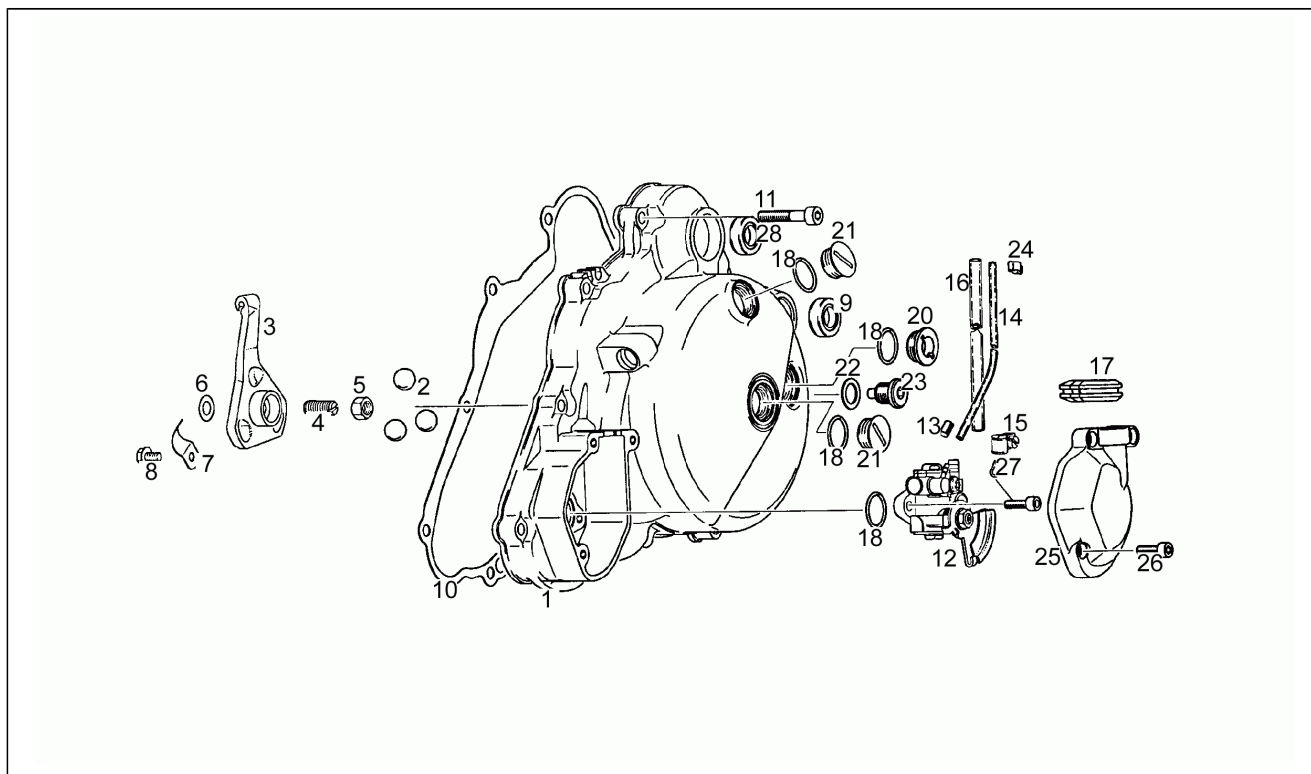

Assembly	Engine
Code	6
Description	Mix oil
Revision	1

Pos.	Code	Description	Q.ty	Variants
1	AP0211403	Clutch cover	1	
1	AP0211408	Clutch cover	1	
2	AP0232150	Ball 12 MM	3	
3	AP0259325	Cam lever	1	
4	AP0241791	Screw M8x16	1	
5	AP0942671	Nut M8	1	
6	AP0227945	Thrust washer 8,1/15	1	
7	AP0239907	Leaf spring	1	
8	AP0841685	Screw w/ flange M5x10	1	
9	AP0250455	Oil seal 12x22x7	1	
10	AP0250205	Gasket	1	
11	AP0840880	Hex socket screw M6x30	9	
12	AP0294735	Oil pump assy.	1	
13	AP0256400	Hose clamp	1	
14	AP0256410	Pipe 350 MM	1	
15	AP0951591	Hose clamp 7	1	
16	AP0256037	Pipe 850 MM	1	
17	AP0260030	Rubber, wire cover	1	
18	AP0250890	O-ring 3771	3	
20	AP0240820	Oil level screw M18x1,5	1	
21	AP0241801	Plastic plug M18x1,5	2	
22	AP0250641	Gasket ring 12x18	1	
23	AP0241782	Magnetic drain plug M12x1,5	1	
24	AP0853840	Hose clamp 35553	1	
25	AP0211440	Oil pump cover	1	
26	AP0840511	Hex socket screw M5x16	3	
27	AP0899785	Loctite (violet) 221 10cc.	1	
28	AP0930725	Oil seal 17x28x7	1