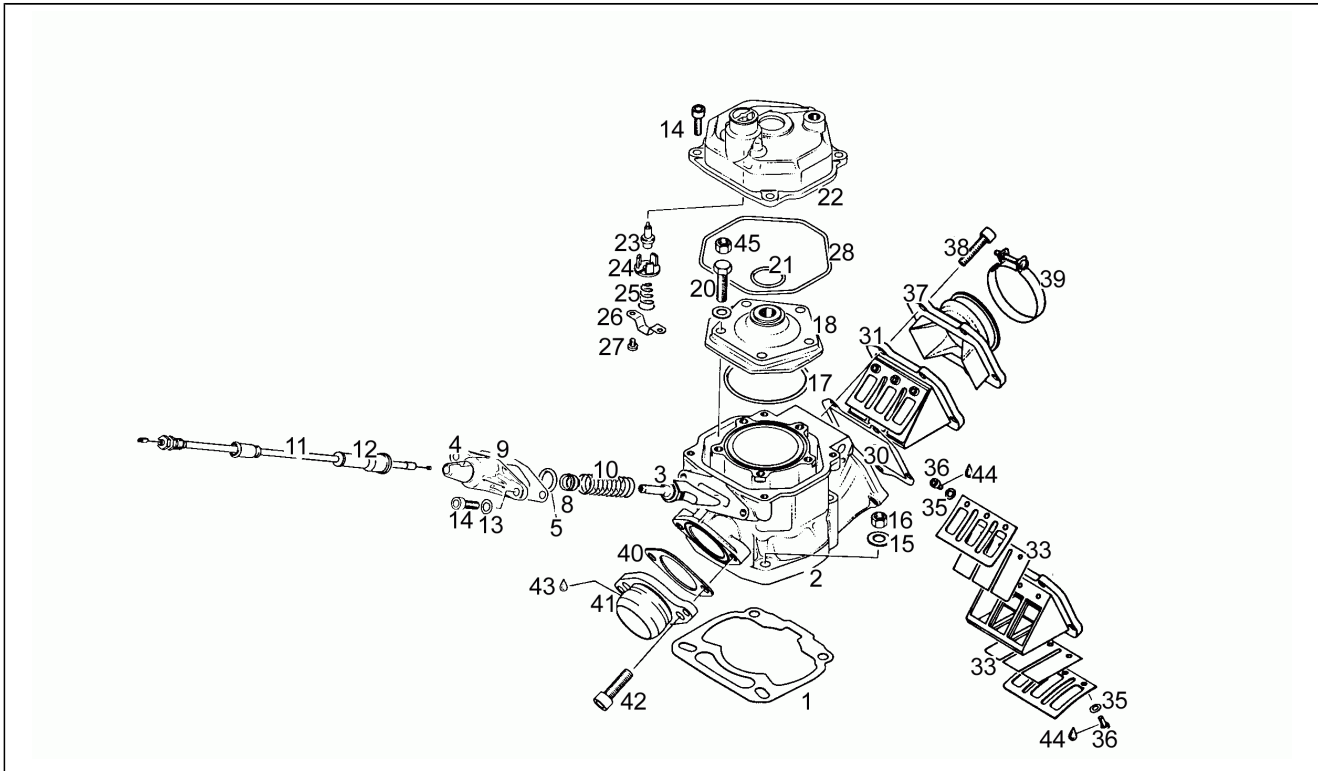

Assembly	Engine
Code	5
Description	Cylinder
Revision	1

Pos.	Code	Description	Q.ty	Variants
1	AP0650095	Gasket 0,3	1	
1	AP0650096	Gasket 0,5	1	
1	AP0650097	Gasket 0,8	1	
2	AP0223615	Cylinder	1	
2	AP0223618	Cylinder 9 holes	1	
2	AP8106365	Worked cylinder	1	
3	AP0253722	Exhaust valve	1	
4	AP0253465	Valve body	1	
5	AP0230880	O-ring 13,3x2,4	1	
8	AP0230810	Valve stem seal	1	
9	AP0250975	Gasket 0,8	1	
10	AP0239052	Spring	1	
11	AP8114175	Elect.rave valve cable	1	
12	AP0860460	Rubber cap	1	
13	AP0845020	Spring washer B6	2	
14	AP0241930	Hex socket screw M6x20	5	
15	AP0250311	Washer 8,4	4	
16	AP0942671	Nut M8	4	
17	AP0250160	O-ring 64x2	1	
18	AP0223383	Cylinder head cover	1	
18	AP0223384	Cylinder head	1	
20	AP0940065	Stud bolt	5	
20	AP0940485	Screw M8x30	5	
21	AP0430782	O-ring 23,3x2,4	1	
22	AP0613100	Cylinder head cover	1	
23	AP0222120	Thermostat	1	
23	AP0222122	Thermostat 70°	1	
24	AP0222175	Thermostat holder	1