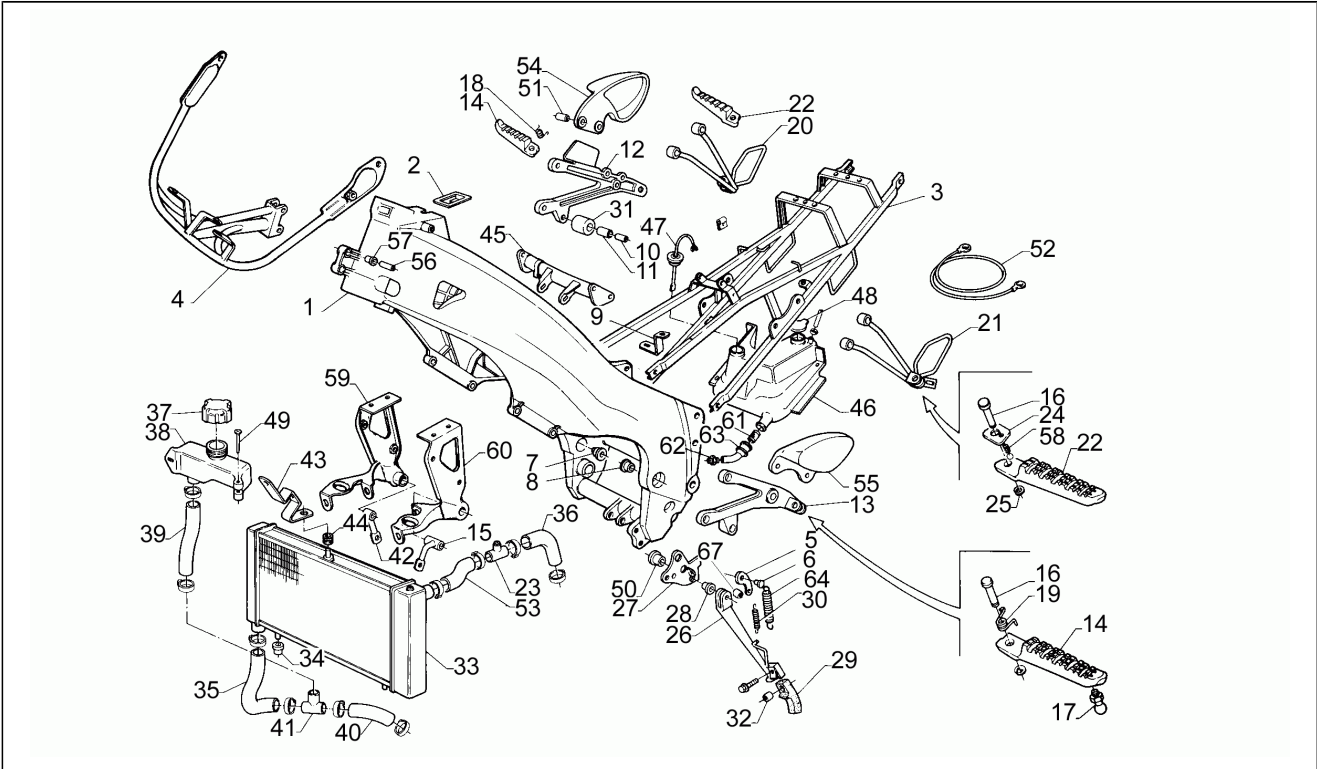

Assembly	Frame
Code	18
Description	Frame
Revision	1

Pos.	Code	Description	Q.ty	Variants
56	AP8121764	Spacer *	2	
57	AP8120670	Rubber spacer *	4	
58	AP8121133	Coil compress. spring *	2	
59	AP8135719	Front RH eng. plate	1	
60	AP8135720	Front LH eng. plate	1	
61	AP8102224	Mixer oil filter	1	
62	AP8101944	2-way union	1	
63	AP8102223	Rubber spacer *	1	
64	AP8121696	Coil pull spring *	1	
67	AP8121890	Rear stand bush	1