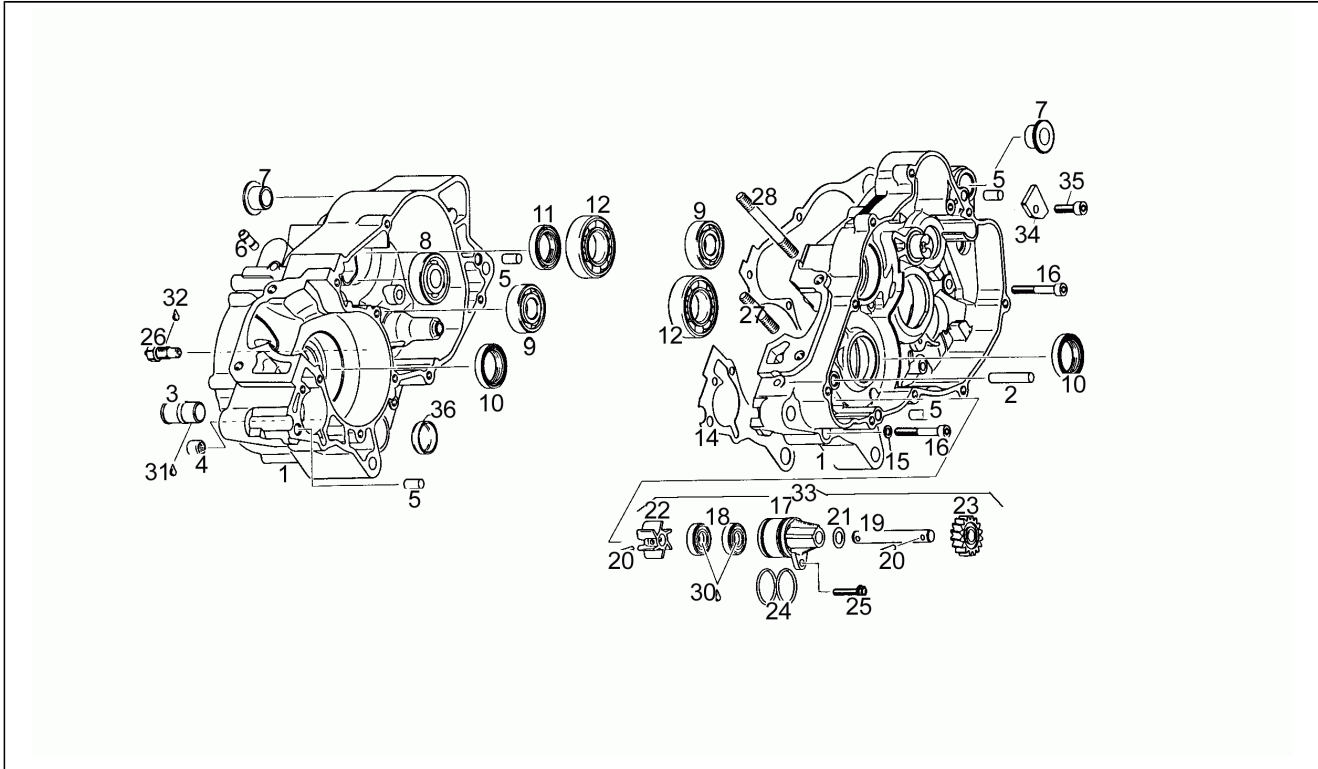

Assembly	Engine
Code	4
Description	Crankcase
Revision	1

Pos.	Code	Description	Q.ty	Variants
31	AP0899788	Loctite (green) 648 5gr.	1	
32	AP0297385	Silastic 732RTV 100gr.	1	
33	AP0293417	Water pump assy	1	
34	AP0228250	Kikst. coupling stop	1	
35	AP0840880	Hex socket screw M6x30	1	
36	AP0227325	Plug	1