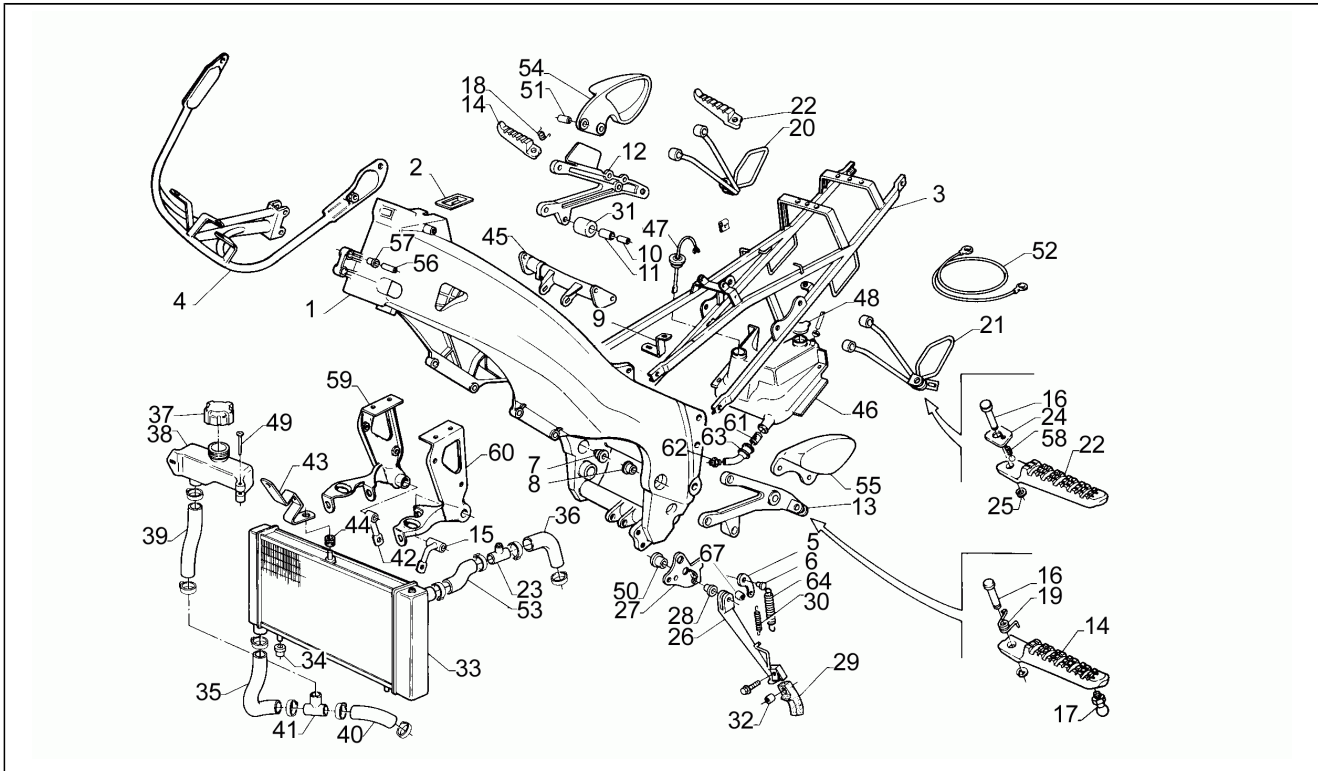

Assembly	Frame
Code	18
Description	Frame
Revision	1

Pos.	Code	Description	Q.ty	Variants
1	AP8135998	Frame	1	
2	AP8121868	Plate	1	
3	AP8135942	Saddle support, sand. cat.	1	
4	AP8135785	San.cat.inst.h.frame	1	
5	AP8134266	Lateral stand plate	1	
6	AP8120314	Spacer bush	1	
7	AP8121156	Bush	1	
8	AP8121150	Bush 18mm	1	
9	AP8134260	Filter housing plate	1	
10	AP8121672	Spacer *	1	
11	AP8120568	Spacer *	1	
12	AP8134476	Footrests bracket	1	
13	AP8135763	LH front footrest bracket	1	
14	AP8135313	Front footrest, pair	1	
15	AP8135787	LH engine support	1	
16	AP8121135	Footrest pin	4	
17	AP8121134	Pin	2	
18	AP8121939	RH front footrest spring	1	
19	AP8121940	LH front footrest spring	1	
20	AP8135444	RH footrest support	1	
21	AP8135445	LH footrest support	1	
22	AP8132812	Rear footrests, pair	1	
23	AP8102112	Breather pipe union	1	
24	AP8132720	Footrest plate	2	
25	AP8120573	Stop ring	4	
26	AP8135435	Lateral stand	1	
27	AP8135464	Stand plate	1	
28	AP8121114	T bush *	1