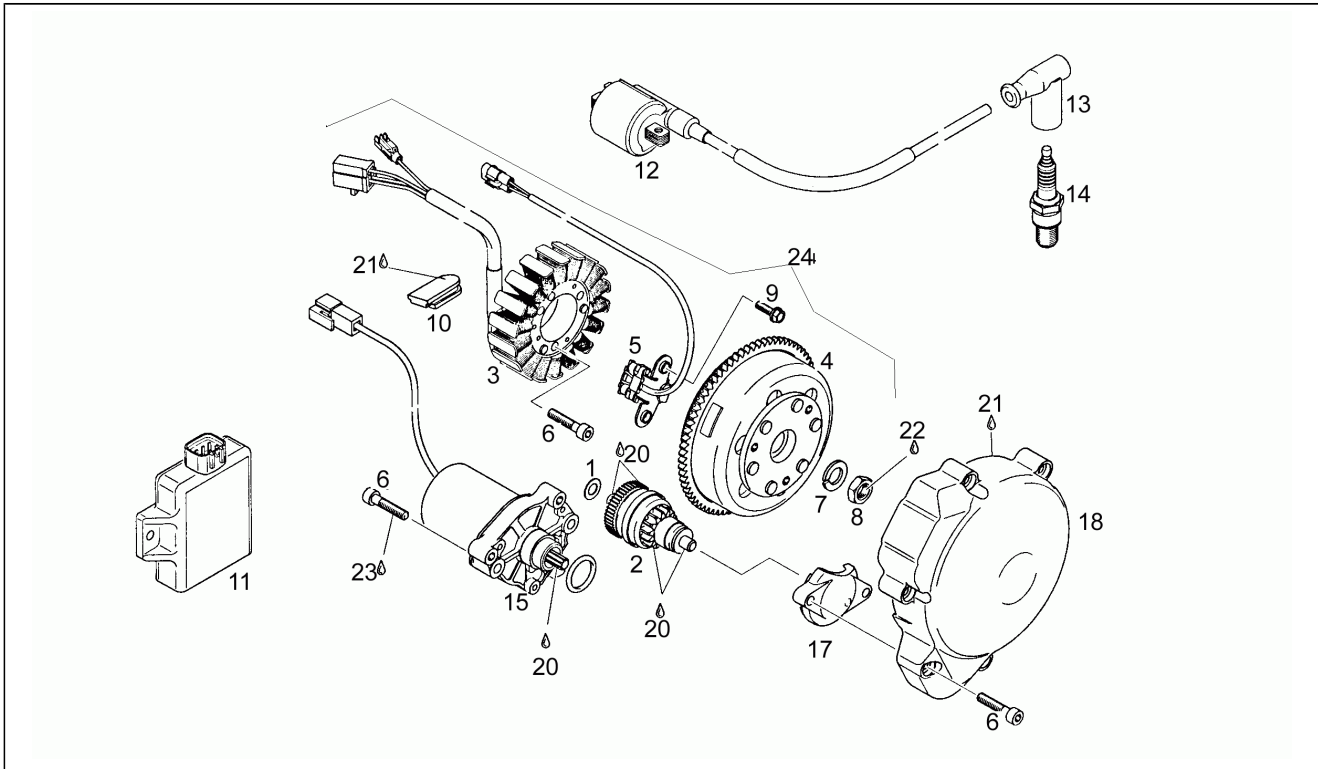

Assembly	Engine
Code	9
Description	Cdi magneto assy
Revision	1

Pos.	Code	Description	Q.ty	Variants
1	AP0227945	Thrust washer 8,1/15	1	
2	AP0294810	Gear cpl.	1	
3	AP0295670	Stator cpl.	1	
4	AP0295677	Cdi magneto assy	1	
5	AP0265157	Ext. pick-up	1	
6	AP0840880	Hex socket screw M6x30	11	
7	AP0945754	Break washer A12	1	
8	AP0642051	Nut M12x1	1	
9	AP0941925	Special TE screw M5x16	2	
10	AP0260840	Rubber, wire cover	1	
11	AP0265402	Digital ECU	1	
11	AP0265405	Analog control unit	1	
11	AP8124221	ECU	1	
12	AP0265415	HT coil	1	
13	AP0866708	Sparkplug cap, black	1	
14	AP0297830	Spark plug BR10EG	1	
15	AP0294800	Starter motor	1	
17	AP0210345	Starter motor cover	1	
18	AP0211455	Flywheel cover	1	
20	AP0897161	Molykote 111 100gr.	1	
21	AP0297385	Silastic 732RTV 100gr.	1	
22	AP0899788	Loctite (green) 648 5gr.	1	
23	AP0899785	Loctite (violet) 221 10cc.	1	
24	AP0295360	Ignition unit	1	
24	AP0295365	Ignition unit cpl.	1