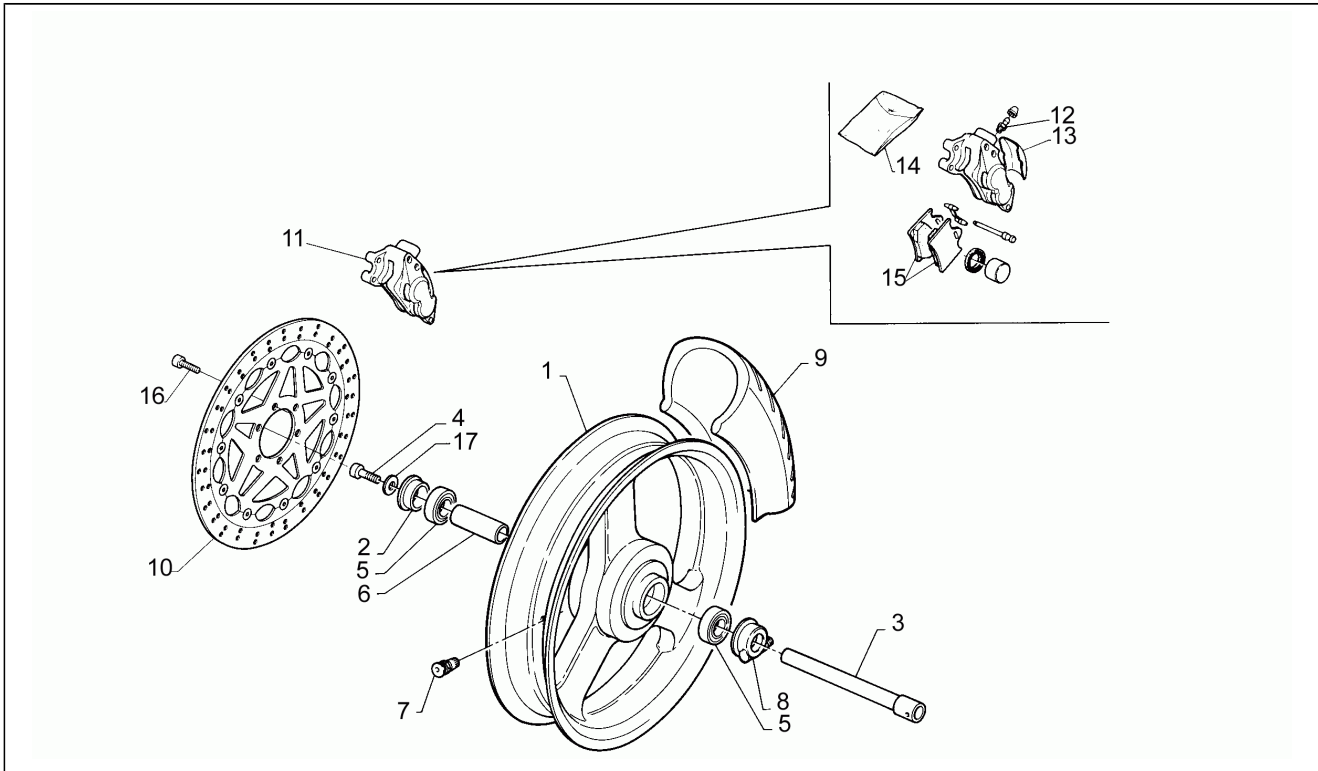

Assembly	Frame
Code	16
Description	Front wheel
Revision	1

Pos.	Code	Description	Q.ty	Variants
1	AP8108564	Front wheel, black	1	
1	AP8108619	Front wheel(complete)	1	
2	AP8121157	Front RH whe.ou.spacer	1	
2	AP8125662	Front RH whe.ou.spacer	1	
3	AP8125388	Front wheel spindle	1	
4	AP8125418	Wheel spindle screw	1	
5	AP8125644	Front wheel bear.	2	
5	AP8125660	Front wheel bear.	2	
6	AP8125469	Spacer	1	
6	AP8125661	Internal spacer	1	
7	AP8101744	Tubeless tyre valve	1	
8	AP8101819	Odometer gear	1	
9	AP		1	
10	AP8113567	Front brake disc D320	1	
11	AP8113475	Front brake caliper	1	
12	AP8113006	Air bleed valve	1	
13	AP8113310	Brake caliper cover	1	
14	AP8113309	Front brake caliper rev. kit	1	
15	AP8113489	Front pads pair l/D452	1	
16	AP8152058	Hex socket screw M8x20	6	
17	AP8150208	Washer 15x28x2,5*	1