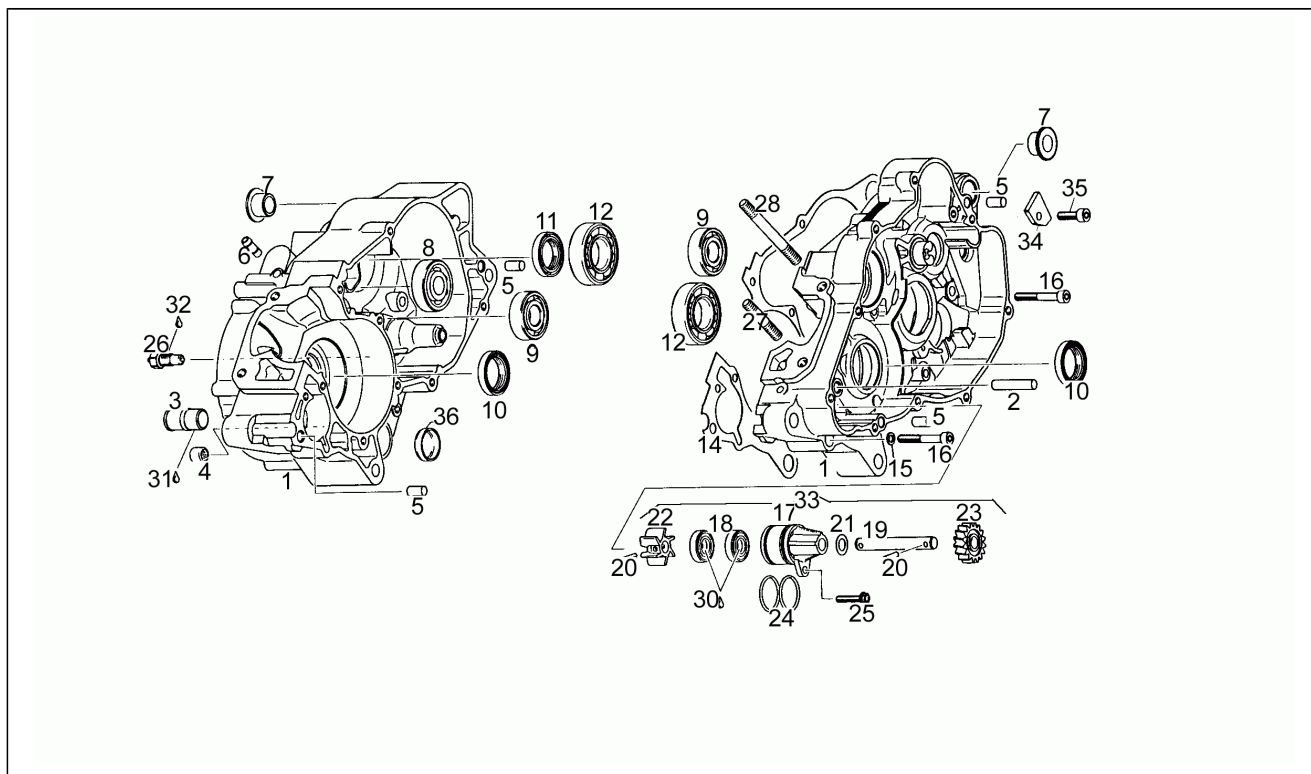

Assembly	Engine
Code	4
Description	Crankcase
Revision	1

Pos.	Code	Description	Q.ty	Variants
1	AP0295388	Crankcase assy	1	
2	AP0229380	Pin 6x40	1	
3	AP0224260	Pipe	1	
4	AP0232275	Roller cage 8x12x8	1	
5	AP0632010	Pin M8x12	4	
6	AP0924150	Brass union	1	
7	AP0247555	Bush	2	
8	AP0232291	Bearing 6302	1	
9	AP0932032	Bearing 6203	2	
10	AP0230425	Oil seal 28x38x7	2	
11	AP0930675	Oil seal 25x38x7	1	
12	AP0232765	Bearing 6205	2	
14	AP0650130	Gasket 6x10	1	
15	AP0230415	Gasket ring 6x10	1	
16	AP0241821	Hex socket screw M6x45	10	
17	AP0222182	Water pump casing	1	
18	AP0230195	Oil seal 10x26x7	2	
19	AP0237912	Water pump shaft assy.	1	
20	AP0229280	Pin 4x16	2	
21	AP0827590	Thrust washer 10,1/17/1	1	
22	AP0222195	Impeller	1	
23	AP0234415	Water pump pinion Z=16	1	
24	AP0430060	O-ring 26,7x1,8	2	
25	AP0241270	Screw w/ flange M5x25	1	
26	AP0640190	Sensor M10	1	
27	AP0241381	Stud bolt M8x28x20	2	
28	AP0940786	Stud bolt M8x57/20	2	
30	AP0897161	Molykote 111 100gr.	1