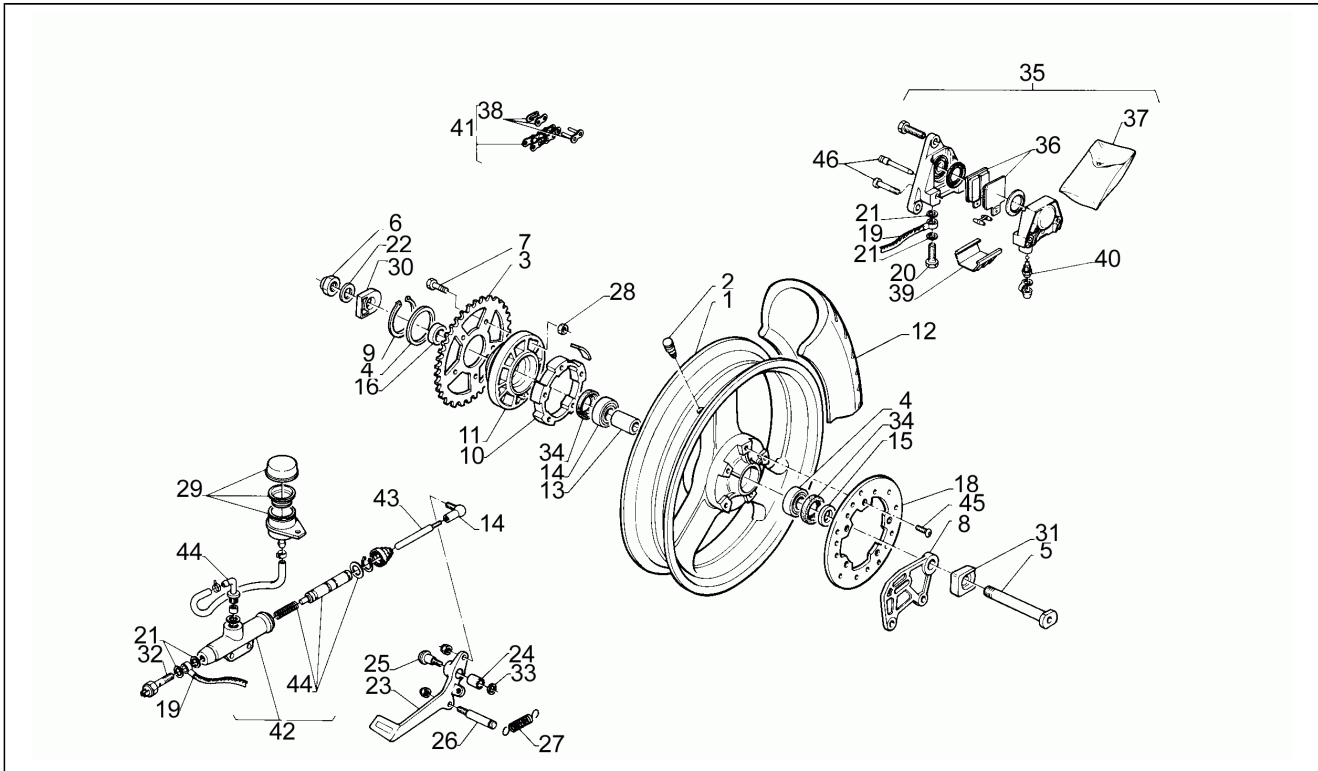

Assembly	Frame
Code	17
Description	Rear wheel
Revision	1

Pos.	Code	Description	Q.ty	Variants
1	AP8108565	Rear wheel, black	1	
1	AP8108621	Rear wheel(complete)	1	
2	AP8101744	Tubeless tyre valve	1	
3	AP8107116	Chain ring Z=40	1	
4	AP8102296	Snap ring	1	
5	AP8125631	Rear wheel spindle	1	
6	AP8125763	Rear wheel spindle nut	1	
7	AP8125635	Hex screw M8x25	5	
8	AP8134429	Brake hanger plate	1	
9	AP8125534	Circlip d.62	1	
9	AP8125668	Circlip chain ring	1	
10	AP8120792	Flexible coupling rubber	1	
11	AP8125628	Crown holder	1	
12	AP		1	
13	AP8125645	Rear wheel ins.spacer	1	
13	AP8125666	Rear wheel ins.spacer	1	
14	AP8125646	Rear wheel bear.	2	
14	AP8125663	Rear wheel bear.	2	
14	AP8125664	Rear wheel bear.	2	
15	AP8125639	LH wheel ou.spacer	1	
16	AP8125638	RH wheel ou.spacer	1	
16	AP8125667	RH wheel ou.spacer	1	
17	AP8210007	RH ball joint M6	1	
18	AP8113237	Rear brake disc	1	
19	AP8113510	Rear brake hose	1	
20	AP8113003	Oil pipe screw *	1	
21	AP8113004	Washer 10x14x1,6*	4	
22	AP8121852	Washer 20x30x1	1