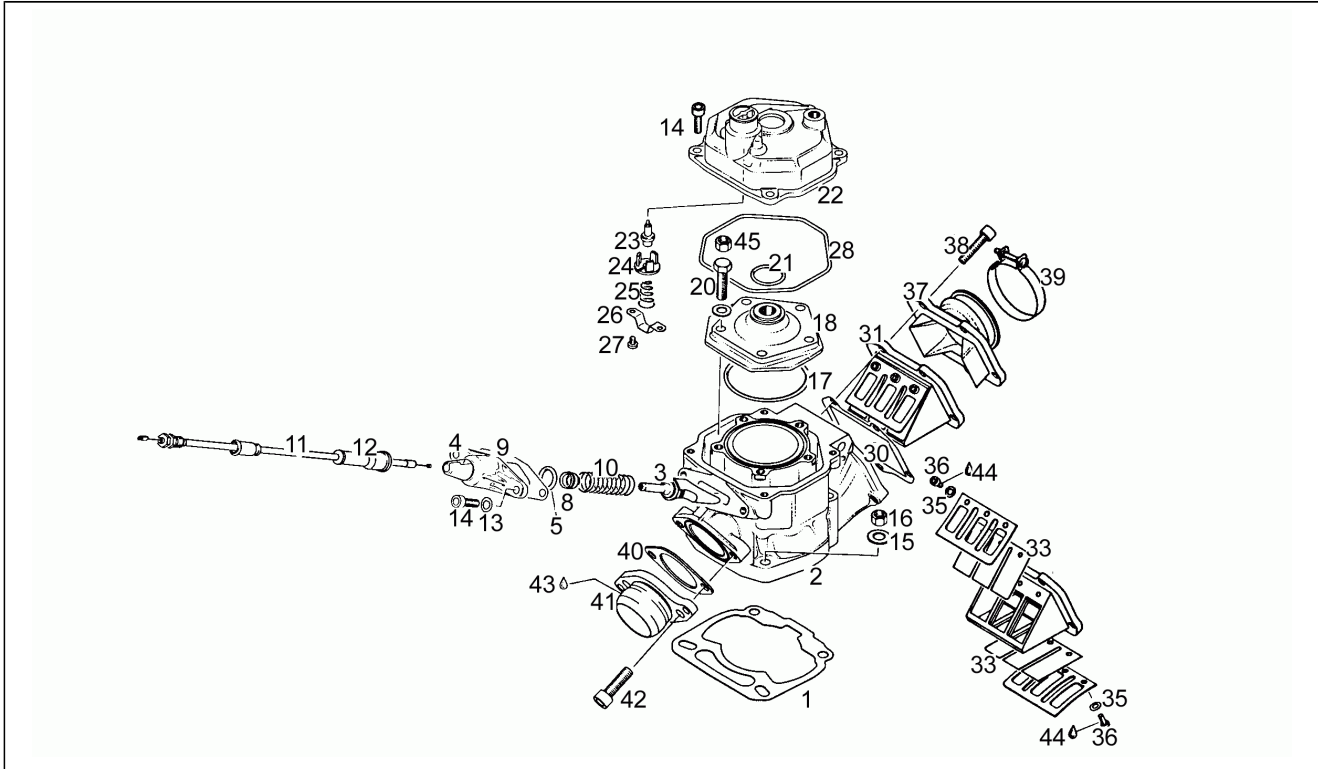

Assembly	Engine
Code	5
Description	Cylinder
Revision	1

Pos.	Code	Description	Q.ty	Variants
25	AP0239950	Spring	1	
26	AP0222202	Thermostat bow	1	
27	AP0240195	Special cap screw M4x8	2	
28	AP0250280	O-ring 105x2,5	1	
30	AP0250521	Gasket	1	
31	AP0224387	Reed valve assy	1	
31	AP0224388	Reed valve assy	1	
33	AP0224430	Reed valve assy	2	
33	AP8106266	Blade C40	2	
35	AP0945758	Break washer A4	6	
36	AP0940235	Round screw M4x8	6	
37	AP0267915	Carburettor flange	1	
38	AP0840861	Hex socket screw M6x25	5	
39	AP0251850	Hose clamp 51	1	
40	AP0250271	Gasket	1	
41	AP0273970	Exhaust flange cpl.	1	
41	AP8119402	Exhaust flange cpl.	1	
42	AP0240071	Hex socket screw M8x20	2	
43	AP0297434	Loctite Anti Seize 50ml.15378	1	
44	AP0899788	Loctite (green) 648 5gr.	1	
45	AP0242206	Nut M8	5