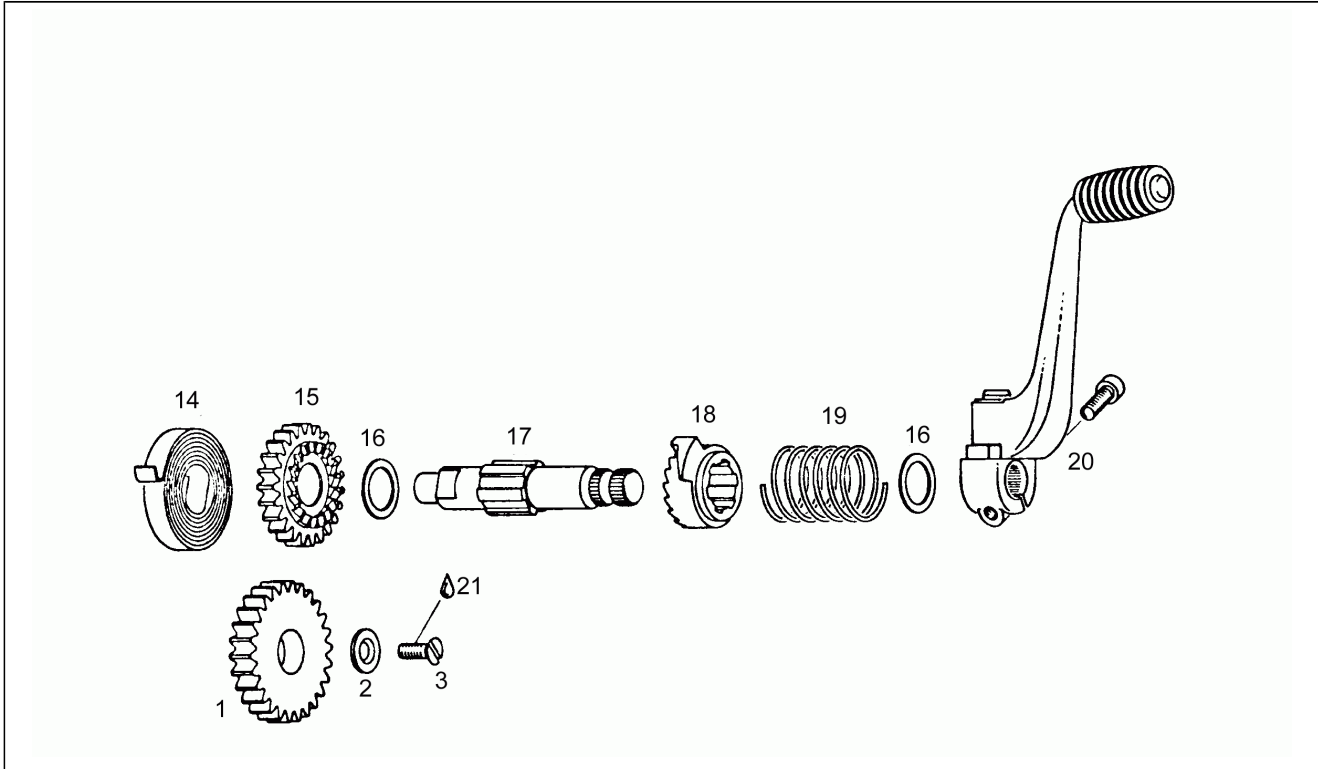

Assembly	Engine
Code	8
Description	Starter lever
Revision	1

Pos.	Code	Description	Q.ty	Variants
1	AP0634175	Idle gear Z=26	1	
2	AP0227280	Thrust washer	1	
3	AP0940315	Screw M5x12	1	
14	AP0239265	Kickstarter spring	1	
15	AP0634055	Kick-start assy.gear Z=23	1	
16	AP0244585	Washer 17,5/24/1	2	
17	AP0220136	Starting shaft	1	
18	AP0228220	Kick-start coupling	1	
19	AP0239270	Spring 42	1	
20	AP0248365	Kick-start lever	1	
21	AP0899785	Loctite (violet) 221 10cc.	1