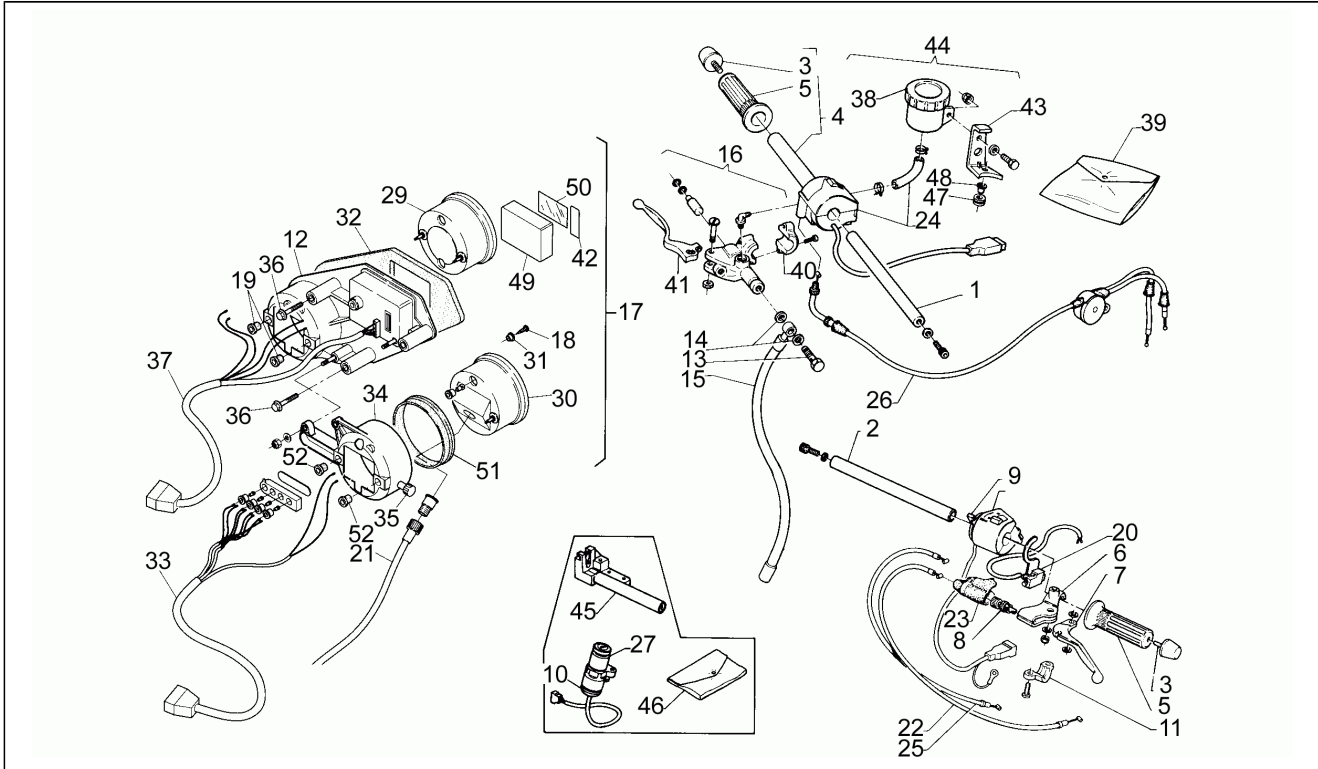

Assembly	Frame
Code	15
Description	Handlebar - Controls
Revision	1

Pos.	Code	Description	Q.ty	Variants
28	AP8124173	LH lights sel. w/wiring	1	
29	AP8124225	Tachometer	1	
30	AP8124224	Speedometer	1	
31	AP8124253	Sponge fixing bush	1	
32	AP8124198	Sponge gasket	1	
33	AP8124228	Speedometer cable	1	
34	AP8124227	Tachometer supp.	1	
35	AP8131176	Reset button	1	
36	AP8152267	Hex socket screw M5x12*	5	
37	AP8124229	Tachometer cable-multif.	1	
38	AP8102343	Tank cover	1	
39	AP8113439	Front pump rev. kit	1	
40	AP8213078	U-bolt	1	
41	AP8118315	Front brake lever	1	
42	AP8124195	Multif.device plug	1	
43	AP8121892	Oil brake tank supp.	1	
44	AP8113241	Brake oil tank complete	1	
45	AP8201564	Saddle lock	1	
46	AP8102512	Lock hardware kit	1	
47	AP8120405	Rubber spacer *	1	
48	AP8120278	Spacer	1	
49	AP8124226	Multifun. device	1	
50	AP8124194	Window	1	
51	AP8124252	Speedometer gasket	1	
52	AP8124254	Rubber speedometer	1