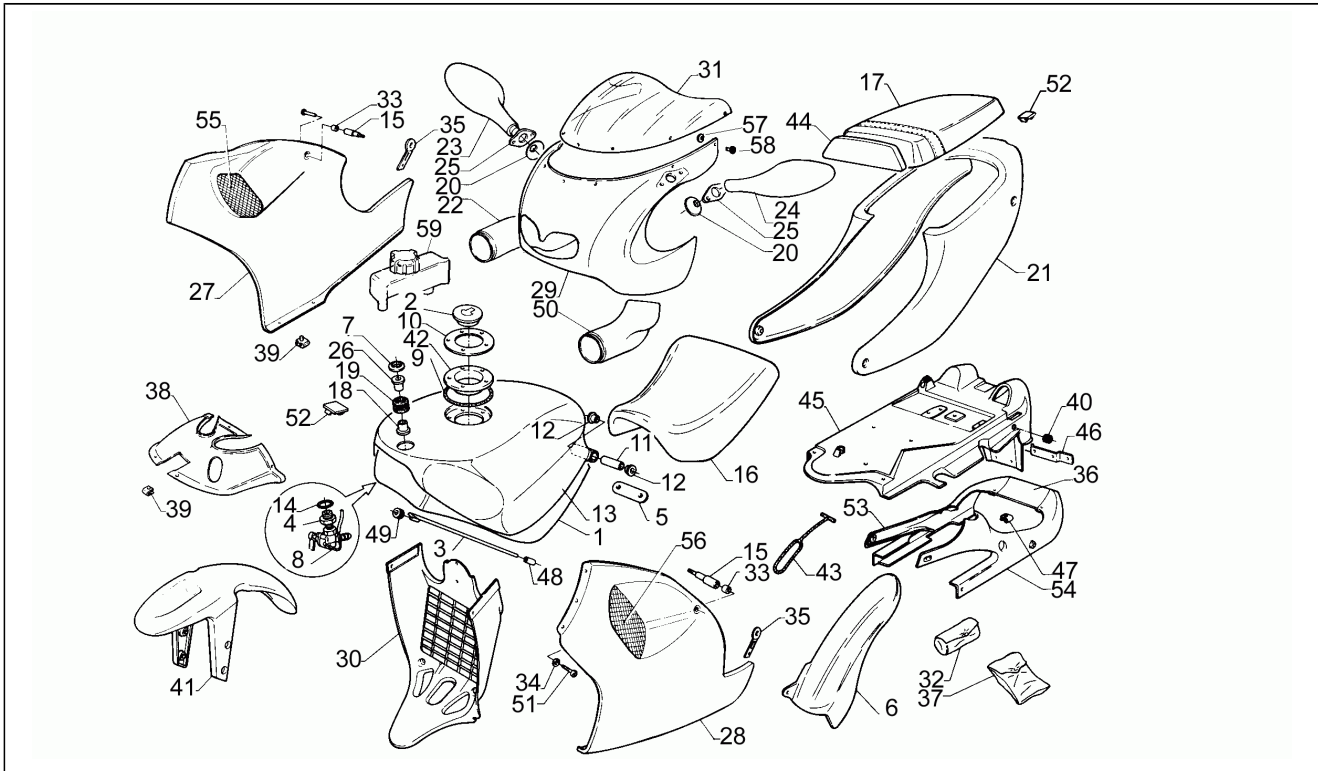

Assembly	Frame
Code	10
Description	Body
Revision	1

Pos.	Code	Description	Q.ty	Variants
1	AP8131605	Fuel tank	1	
2	AP8102228	Crom.tank plug	1	
3	AP8121803	Fuel tank fastener rod	1	
4	AP8221176	Fuel tap union	1	
5	AP8120815	Fuel tank spacer	1	
6	AP8126356	Low mudguard, black	1	
7	AP8121819	Washer 6,5x12,5*	1	
8	AP8102802	Fuel cock	1	
9	AP8120702	Filler cap gasket	1	
10	AP8102361	Ring nut fuel filler cap	1	
11	AP8152153	Rear spacer	1	
12	AP8120709	Rubber spacer *	2	
13	AP8138141	Tank cover, black/alum.	1	
13	AP8138487	Tank cover, blue/alum.	1	
14	AP8120796	O-ring 3050	1	
15	AP8121867	Special bush *	2	
16	AP8129118	Driver saddle, black	1	
17	AP8129153	Rear saddle, black	1	
17	AP8129164	Rear saddle, blue	1	
18	AP8221106	Rear brake lever bush	1	
19	AP8120557	Tank rubber	1	
20	AP8102341	Mirror joint cup	2	
21	AP8138486	Rear fairing, black	1	
21	AP8138491	Rear fairing, red/blue	1	
22	AP8138302	RH air duct	1	
23	AP8102705	RH rearview mirror	1	
24	AP8102706	LH rearview mirror	1	
25	AP8102801	Mirror insertion kit	1