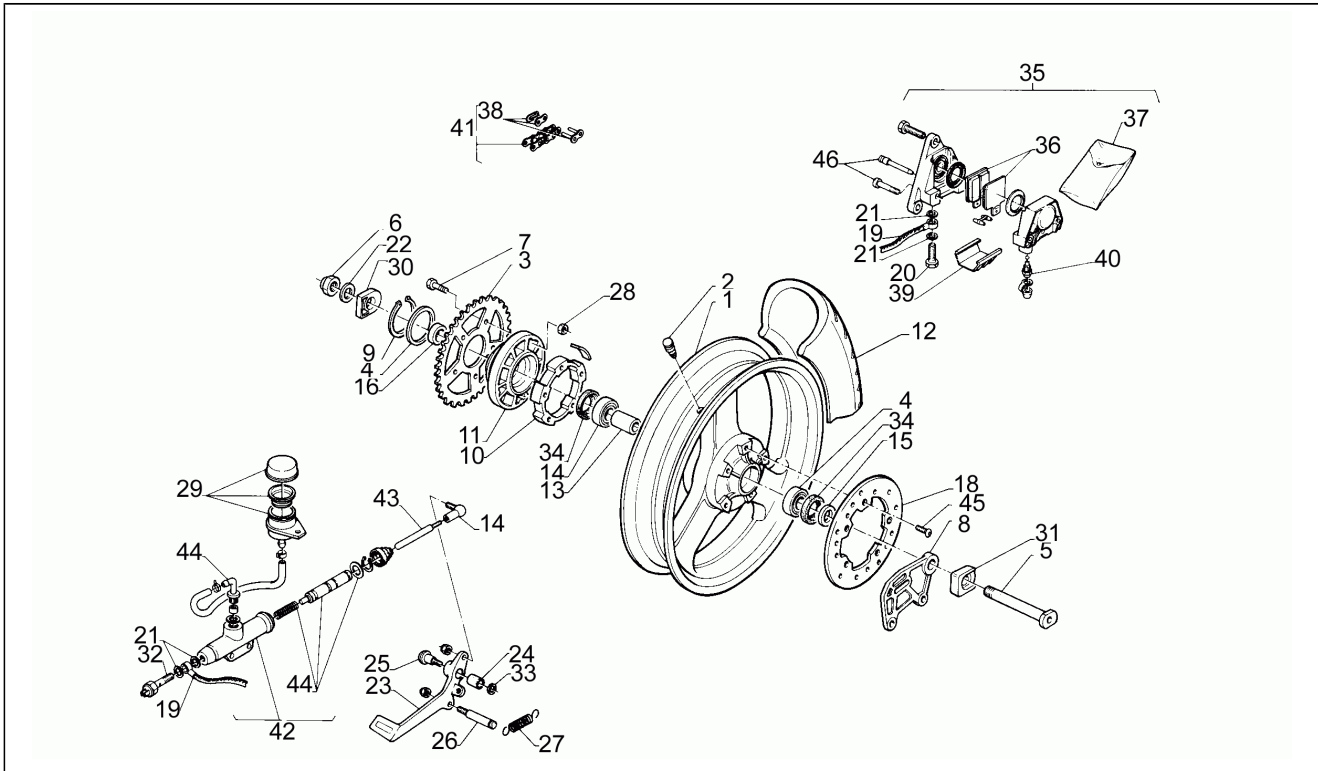

Assembly	Frame
Code	17
Description	Rear wheel
Revision	1

Pos.	Code	Description	Q.ty	Variants
23	AP8132635	Rear brake lever	1	
24	AP8121147	Spacer *	1	
25	AP8121284	Brake lever pin	1	
26	AP8121835	Springs fixing pin	1	
27	AP8121118	Coil pull spring *	1	
28	AP8125636	Self-locking nut M8	1	
29	AP8213086	Oil tank	1	
30	AP8120807	RH chain guide plate, br.	1	
31	AP8120806	LH chain guide plate, br.	1	
32	AP8112668	Brake light switch	1	
33	AP8121697	Belleville spring	1	
34	AP8125647	Rear wheel oil seal	1	
35	AP8113596	Rear brake caliper, gold	1	
36	AP8113651	Pads pair	1	
37	AP8113198	Brake caliper rev. kit	1	
38	AP8107043	Connecting link	1	
39	AP8113117	Brake caliper cover	1	
40	AP8113006	Air bleed valve	1	
41	AP8107110	Chain cpl conn.link	1	
42	AP8113254	Rear master cyl.w/out tank	1	
43	AP8221074	Rear master cyl.rod	1	
44	AP8113322	Rear pump rev. kit	1	
45	AP8152060	Hex socket screw M6x20	6	
46	AP8113602	Fixing pin	1