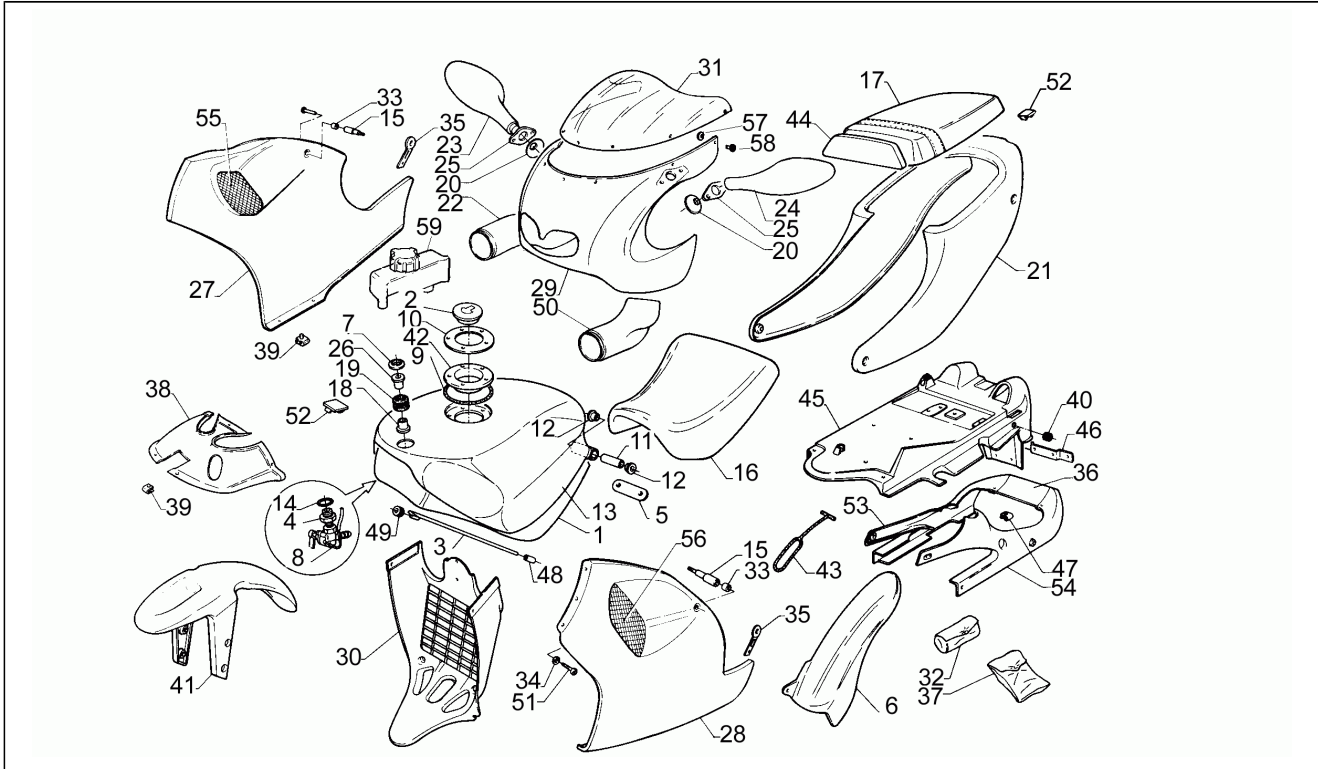

Assembly	Frame
Code	10
Description	Body
Revision	1

Pos.	Code	Description	Q.ty	Variants
48	AP8120712	Rubber spacer	1	
49	AP8120598	Rubber spacer *	1	
50	AP8138303	LH air duct	1	
51	AP8152268	Hex socket screw M5x16*	15	
52	AP8120708	Cable-guide	1	
53	AP8138083	RH saddle sup cov., black	1	
54	AP8138462	LH hol.pun.s.sup c., black	1	
54	AP8138485	LH saddle sup cov., black	1	
55	AP8131733	RH side panel guard	1	
56	AP8131734	LH side panel guard	1	
57	AP8150450	Washer for shafts D5	7	
58	AP8102603	Rivet, anodized blu 5x10	7	
59	AP8230925	Oil tank	7