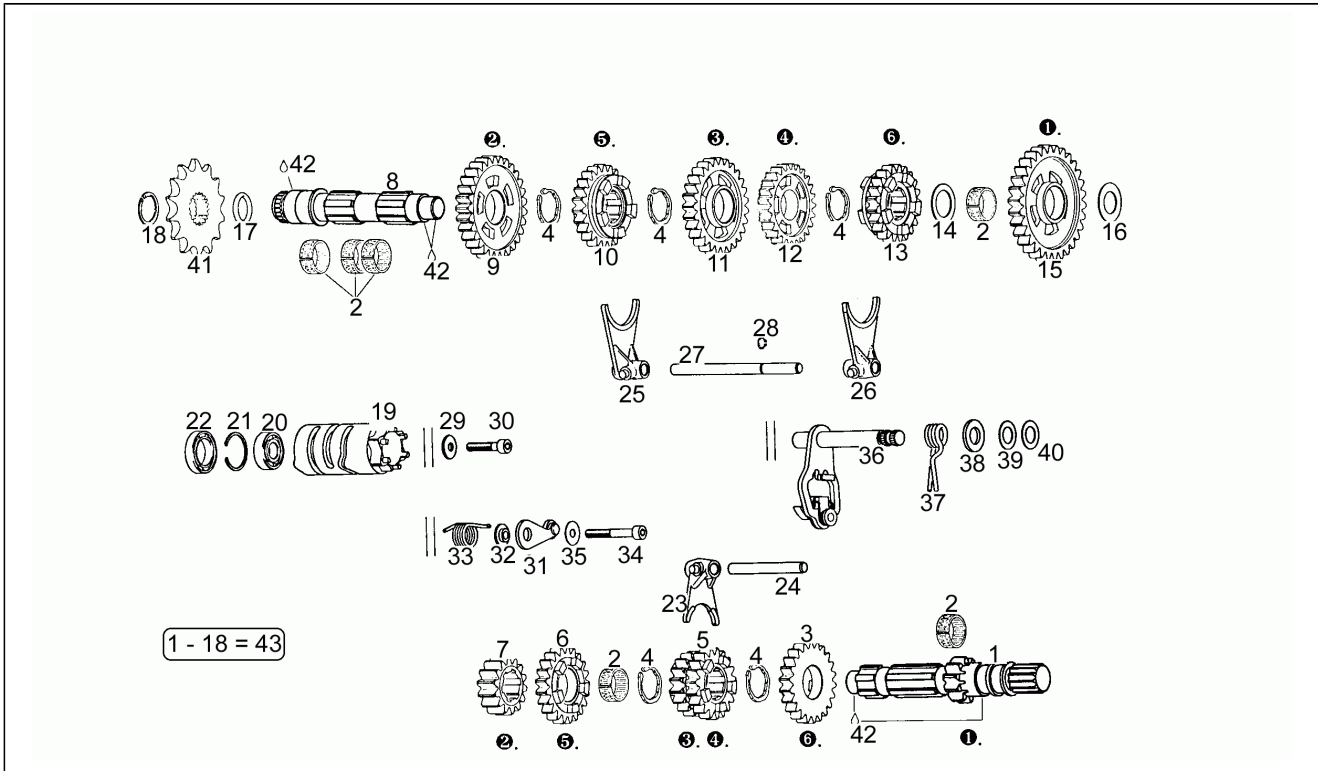

Assembly	Engine
Code	3
Description	Gear box
Revision	1

Pos.	Code	Description	Q.ty	Variants
1	AP0220300	Primary gear shaft Z=10	1	
2	AP0232742	Roller cage 21x25x10	6	
3	AP0634125	Gear Z=22	1	
4	AP0245730	Circlip 25x2	5	
5	AP0634095	Gear Z=17/19	1	
6	AP0634105	Gear Z=21	1	
7	AP0634085	2nd pinion gear Z=14	1	
8	AP0220280	Driven shaft	1	
9	AP0234968	Gear Z=29	1	
10	AP0634115	Gear Z=24	1	
11	AP0234984	Gear Z=27	1	
12	AP0234858	Gear Z=25	1	
13	AP0634135	Gear Z=23	1	
14	AP0244100	Thrust washer 21,2/30/1	1	
15	AP0634065	Gear Z=30	1	
16	AP0227430	Thrust washer 17,2/30/1	1	
17	AP0430460	O-ring 18x3,5	1	
18	AP0245650	Circlip AV 20	1	
19	AP0258305	Shift cam	1	
20	AP0232402	Bearing 6001	1	
21	AP0245790	Circlip	1	
22	AP0632060	Ball bearing 61804	1	
23	AP0258135	Fork 5-6 V.ta'	1	
24	AP0229390	Pin M6x70	1	
25	AP0258123	Fork 2-3 speed	1	
26	AP0258113	Fork 1-4 v.ta'	1	
27	AP0258200	Fork shaft	1	
28	AP0245570	Circlip 8x0,8	1