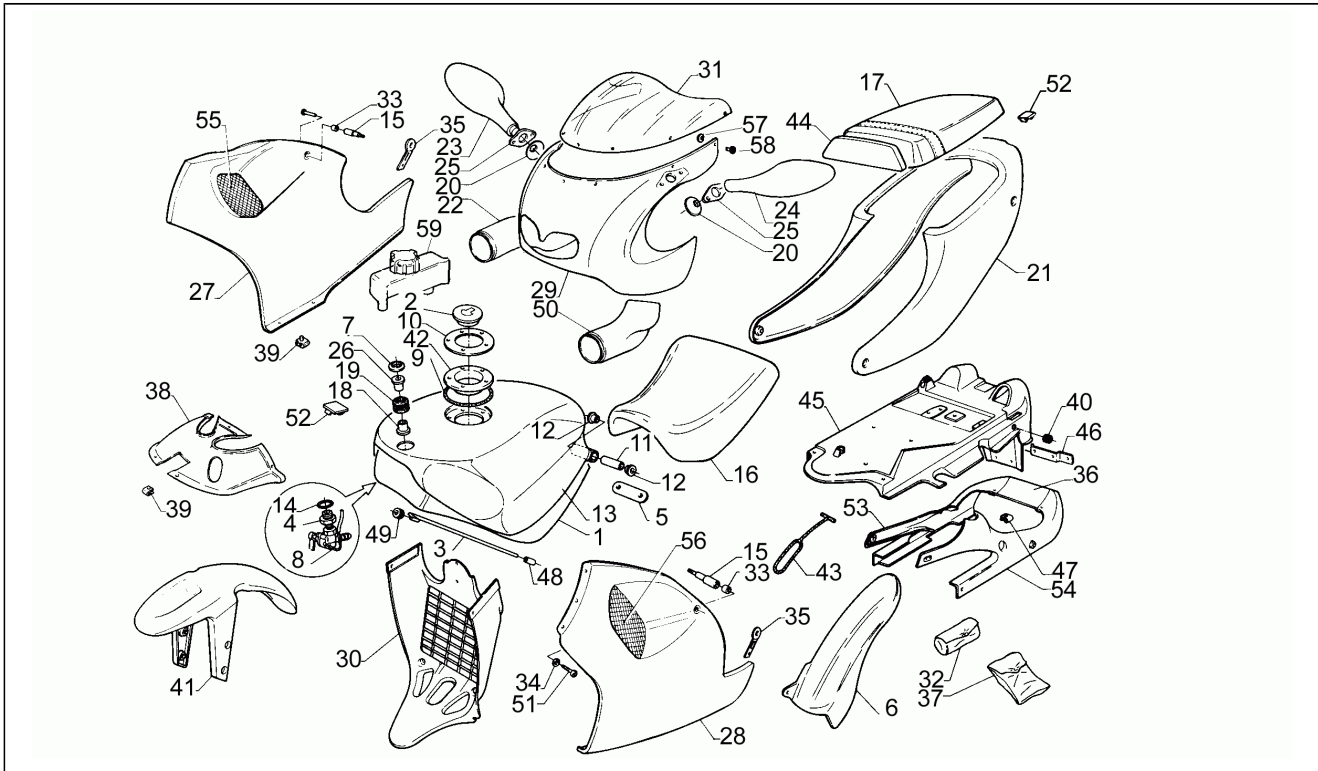

Assembly	Frame
Code	10
Description	Body
Revision	1

Pos.	Code	Description	Q.ty	Variants
26	AP8121114	T bush *	1	
27	AP8138492	RH fairing, red	1	
27	AP8138547	RH side panel, black	1	
28	AP8138460	LH hol.pun.panel, black	1	
28	AP8138484	LH side panel, black	1	
28	AP8138490	LH fairing, red	1	
29	AP8138482	Front fairing, black	1	
29	AP8138488	Windshield, red/grey	1	
30	AP8138469	Water cooler shield, black	1	
31	AP8131916	Windshield	1	
32	AP8102106	Toolkit	1	
33	AP8120531	Rubber w/ insert *	10	
34	AP8120591	Washer 10x5,3x1*	20	
35	AP8134263	Lower plate fairing	1	
36	AP8138085	Centr.saddle sup cov., black	1	
37	AP8137628	Decal set	1	
37	AP8137737	Decal set	1	
38	AP8138304	Low.front fairing lockup	1	
39	AP8102375	Clip M5	20	
40	AP8120223	Rubber spacer *	2	
41	AP8126510	Front mudguard, black	1	
41	AP8126511	Front mudguard, blue	1	
42	AP8121784	Filler cap	1	
43	AP8120177	Headlight supp.snap	1	
44	AP8129190	Seat cushion	1	
45	AP8126501	N.plate holder/glove comp.	1	
46	AP8134257	N.plate support	1	
47	AP8102046	Clip	5